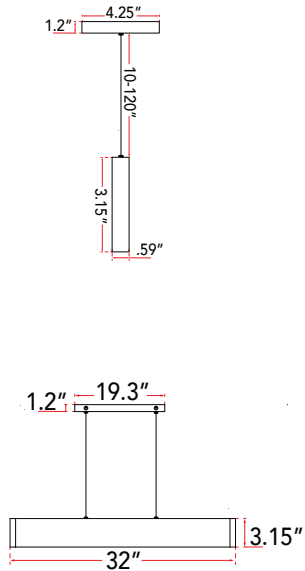

ABRA MODEL **10095PN-BB**

32" Cable Suspended LED Pendant with Up-Down Light

FAMILY NAME **Slim**

UPC **00858083007016**

FIXTURE MATERIAL				FIXTURE DIMENSIONS IN INCHES										
Frame Material	Finishes Available	Diffuser Type	Diffuser Finish	Diameter	Height	o.a.h	Width	Length	Ext	Weight	ADA	Location	Rating	Compliance
Aluminum	BB-Brushed Bronze BA-Brushed Aluminum	Acrylic	White		3.15	12 to 120	0.6	32		11		Ceiling Mount only	Damp Location	cETL
LAMPING										Compatible Dimmers		Junction Box Type		SUPPLIED
Lamp Type	Lamp qty	Wattage	Max Wattage	Base	Kelvin	CRI	Initial Lumen's	Delivered Lumen's	Voltage	ELV		Standard 4 x 4 Octagon Box		10ft Cable
LED	2	5+17w	22w	Solid State Module	3000k	90+	1870	1402.5 estimated	120v	SPECIAL NOTES				