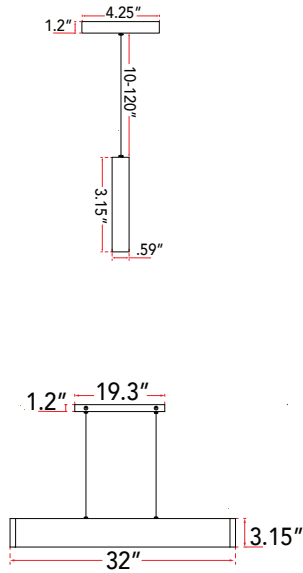

ABRA MODEL **10095PN-BA**

32" Cable Suspended LED Pendant with Up-Down Light

FAMILY NAME **Slim**

UPC **00858083007009**

FIXTURE MATERIAL				FIXTURE DIMENSIONS IN INCHES										
Frame Material	Finishes Available	Diffuser Type	Diffuser Finish	Diameter	Height	o.a.h	Width	Length	Ext	Weight	ADA	Location	Rating	Compliance
Aluminum	BA-Brushed Aluminum BB-Brushed Bronze	Acrylic	White		3.15	12 to 120	0.6	32		11		Ceiling Mount only	Damp Location	cETL
LAMPING										Compatible Dimmers		Junction Box Type		SUPPLIED
Lamp Type	Lamp qty	Wattage	Max Wattage	Base	Kelvin	CRI	Initial Lumen's	Delivered Lumen's	Voltage	ELV		Standard 4 x 4 Octagon Box		10ft Cable
LED	2	5+16w	21w	Solid State Module	3000k	90+	1785	1338.75 estimated	120v	SPECIAL NOTES				