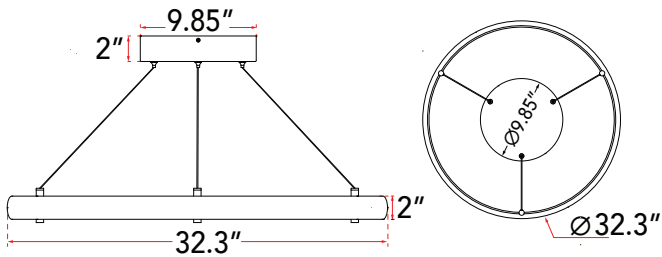

ABRA MODEL **10008PN-BZ**

Medium Ring Pendant

FAMILY NAME **Sling**

UPC **00858083007863**

FIXTURE MATERIAL				FIXTURE DIMENSIONS IN INCHES										
Frame Material	Finishes Available	Diffuser Type	Diffuser Finish	Diameter	Height	o.a.h	Width	Length	Ext	Weight	ADA	Location	Rating	Compliance
Aluminum	BZ-Bronze TS-Titanium Silver	Acrylic	White	32.3	2	12 to 120	0.5	12		22		Ceiling Mount only	Damp Location	cETL
LAMPING										Compatible Dimmers		Junction Box Type		SUPPLIED
Lamp Type	Lamp qty	Wattage	Max Wattage	Base	Kelvin	CRI	Initial Lumen's	Delivered Lumen's	Voltage	ELV		Standard 4 x 4 Octagon Box		10ft Cable
LED	1	76.5w	76.5w	Solid State Module	3000k	90+	6502.5	4876.875 estimated	120v	SPECIAL NOTES				