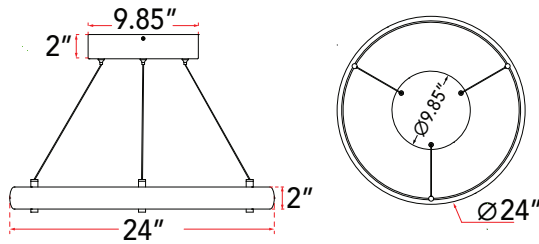

ABRA MODEL **10007PN-TS**

**Small Ring Pendant**

FAMILY NAME **Sling**

UPC **00858083007856**

FIXTURE MATERIAL				FIXTURE DIMENSIONS IN INCHES										
Frame Material	Finishes Available	Diffuser Type	Diffuser Finish	Diameter	Height	o.a.h	Width	Length	Ext	Weight	ADA	Location	Rating	Compliance
Aluminum	TS-Titanium Silver BZ-Bronze	Acrylic	White	24	2	12 to 120	0.5	12		16		Ceiling Mount only	Damp Location	cETL
LAMPING										Compatible Dimmers		Junction Box Type		SUPPLIED
Lamp Type	Lamp qty	Wattage	Max Wattage	Base	Kelvin	CRI	Initial Lumen's	Delivered Lumen's	Voltage	ELV		Standard 4 x 4 Octagon Box		10ft Cable
LED	1	55w	55w	Solid State Module	3000k	90+	4675	3506.25 estimated	120v	SPECIAL NOTES				