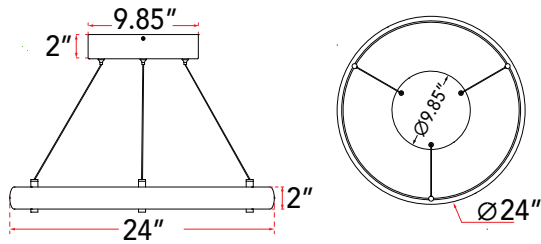

ABRA MODEL **10007PN-BZ**

**Small Ring Pendant**

FAMILY NAME **Sling**

UPC **00858083007849**

FIXTURE MATERIAL				FIXTURE DIMENSIONS IN INCHES										
Frame Material	Finishes Available	Diffuser Type	Diffuser Finish	Diameter	Height	o.a.h	Width	Length	Ext	Weight	ADA	Location	Rating	Compliance
Aluminum	BZ-Bronze TS-Titanium Silver	Acrylic	White	24	2	11 to 120	0.5	12		16		Ceiling Mount only	Damp Location	cETL
LAMPING										Compatible Dimmers		Junction Box Type		SUPPLIED
Lamp Type	Lamp qty	Wattage	Max Wattage	Base	Kelvin	CRI	Initial Lumen's	Delivered Lumen's	Voltage	ELV		Standard 4 x 4 Octagon Box		10ft Cable
LED	1	55w	55w	Solid State Module	3000k	90+	4675	3506.25 estimated	120v	SPECIAL NOTES				