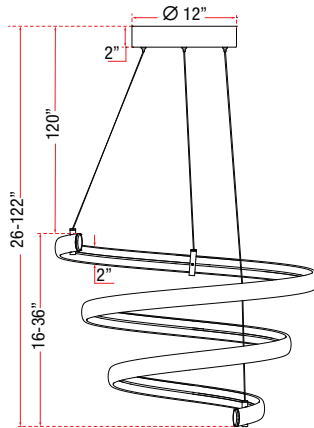

**ABRA MODEL** 10005PN-TS

**Oval Spring Pendant**

**FAMILY NAME** Sling

**UPC** 00858083007832

FIXTURE MATERIAL				FIXTURE DIMENSIONS IN INCHES										
Frame Material	Finishes Available	Diffuser Type	Diffuser Finish	Diameter	Height	o.a.h	Width	Length	Ext	Weight	ADA	Location	Rating	Compliance
Aluminum	TS-Titanium Silver BZ-Bronze	Acrylic	White	31.5	3.54	11 to 120	0.6	46.9		32		Ceiling Mount only	Dry Location	cETL
LAMPING										Compatible Dimmers		Junction Box Type		SUPPLIED
Lamp Type	Lamp qty	Wattage	Max Wattage	Base	Kelvin	CRI	Initial Lumen's	Delivered Lumen's	Voltage	ELV		Standard 4 x 4 Octagon Box		10ft Cable
LED	1	160w	160w	Solid State Module	3000k	90+	13600	10200 estimated	120v	SPECIAL NOTES				