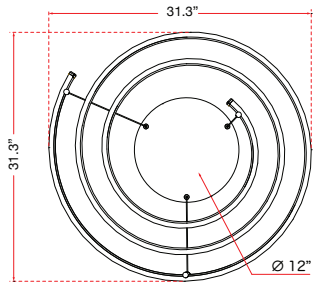

**ABRA MODEL** 10005PN-TS

**Oval Spring Pendant**

**FAMILY NAME** Sling

**UPC** 00858083007832

FIXTURE MATERIAL				FIXTURE DIMENSIONS IN INCHES										
Frame Material	Finishes Available	Diffuser Type	Diffuser Finish	Diameter	Height	o.a.h	Width	Length	Ext	Weight	ADA	Location	Rating	Compliance
Aluminum	TS-Titanium Silver BZ-Bronze	Acrylic	White	31.5	3.54	11 to 120	0.6	46.9		32		Ceiling Mount only	Dry Location	cETL
LAMPING										Compatible Dimmers		Junction Box Type		SUPPLIED
Lamp Type	Lamp qty	Wattage	Max Wattage	Base	Kelvin	CRI	Initial Lumen's	Delivered Lumen's	Voltage	ELV		Standard 4 x 4 Octagon Box		10ft Cable
LED	1	160w	160w	Solid State Module	3000k	90+	13600	10200 estimated	120v	SPECIAL NOTES				