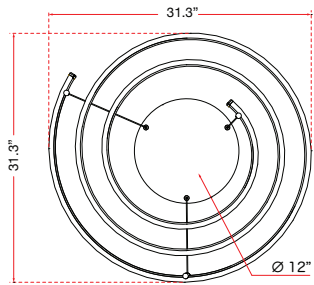

**ABRA MODEL** 10005PN-BZ

**Oval Spring Pendant**

**FAMILY NAME** Sling

**UPC** 00858083007825

FIXTURE MATERIAL				FIXTURE DIMENSIONS IN INCHES										
Frame Material	Finishes Available	Diffuser Type	Diffuser Finish	Diameter	Height	o.a.h	Width	Length	Ext	Weight	ADA	Location	Rating	Compliance
Aluminum	BZ-Bronze TS-Titanium Silver	Acrylic	White	31.5	3.54	10 to 120	0.6	46.9		32		Ceiling Mount only	Dry Location	cETL
LAMPING										Compatible Dimmers		Junction Box Type		SUPPLIED
Lamp Type	Lamp qty	Wattage	Max Wattage	Base	Kelvin	CRI	Initial Lumen's	Delivered Lumen's	Voltage	ELV		Standard 4 x 4 Octagon Box		10ft Cable
LED	1	160w	160w	Solid State Module	3000k	90+	13600	10200 estimated	120v	SPECIAL NOTES				