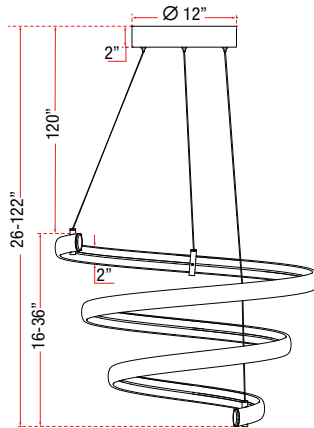

**ABRA MODEL** 10005PN-BZ

**Oval Spring Pendant**

**FAMILY NAME** Sling

**UPC** 00858083007825

FIXTURE MATERIAL				FIXTURE DIMENSIONS IN INCHES										
Frame Material	Finishes Available	Diffuser Type	Diffuser Finish	Diameter	Height	o.a.h	Width	Length	Ext	Weight	ADA	Location	Rating	Compliance
Aluminum	BZ-Bronze TS-Titanium Silver	Acrylic	White	31.5	3.54	10 to 120	0.6	46.9		32		Ceiling Mount only	Dry Location	cETL
LAMPING										Compatible Dimmers		Junction Box Type		SUPPLIED
Lamp Type	Lamp qty	Wattage	Max Wattage	Base	Kelvin	CRI	Initial Lumen's	Delivered Lumen's	Voltage	ELV		Standard 4 x 4 Octagon Box		10ft Cable
LED	1	160w	160w	Solid State Module	3000k	90+	13600	10200 estimated	120v	SPECIAL NOTES				