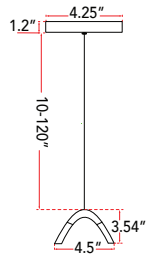

ABRA MODEL **10001PN-TS**

Two Bar up down pendant

FAMILY NAME **Eros**

UPC **00858083007818**

FIXTURE MATERIAL				FIXTURE DIMENSIONS IN INCHES										
Frame Material	Finishes Available	Diffuser Type	Diffuser Finish	Diameter	Height	o.a.h	Width	Length	Ext	Weight	ADA	Location	Rating	Compliance
Steel	TS-Titanium Silver MB-Matte Black	Acrylic	White		3.4	11 to 120	4.5	48				Ceiling Mount only	Dry Location	cETL
LAMPING										Compatible Dimmers		Junction Box Type		SUPPLIED
Lamp Type	Lamp qty	Wattage	Max Wattage	Base	Kelvin	CRI	Initial Lumen's	Delivered Lumen's	Voltage	ELV		Standard 4 x 4 Octagon Box		10ft Cable
LED	2	21w	42w	Solid State Module	3000k	90+	3570	2677.5 estimated	120v	SPECIAL NOTES				