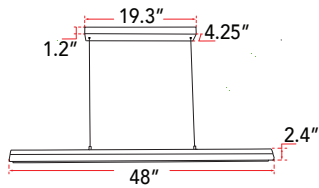

ABRA MODEL **10001PN-TS**

Two Bar up down pendant

FAMILY NAME **Eros**

UPC **00858083007818**

FIXTURE MATERIAL				FIXTURE DIMENSIONS IN INCHES										
Frame Material	Finishes Available	Diffuser Type	Diffuser Finish	Diameter	Height	o.a.h	Width	Length	Ext	Weight	ADA	Location	Rating	Compliance
Steel	TS-Titanium Silver MB-Matte Black	Acrylic	White		3.4	11 to 120	4.5	48				Ceiling Mount only	Dry Location	cETL
LAMPING										Compatible Dimmers		Junction Box Type		SUPPLIED
Lamp Type	Lamp qty	Wattage	Max Wattage	Base	Kelvin	CRI	Initial Lumen's	Delivered Lumen's	Voltage	ELV		Standard 4 x 4 Octagon Box		10ft Cable
LED	2	21w	42w	Solid State Module	3000k	90+	3570	2677.5 estimated	120v	SPECIAL NOTES				