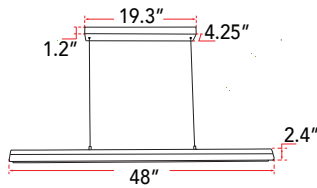

ABRA MODEL **10001PN-MB**

Two Bar up down pendant

FAMILY NAME **Eros**

UPC 00858083007801

FIXTURE MATERIAL				FIXTURE DIMENSIONS IN INCHES										
Frame Material	Finishes Available	Diffuser Type	Diffuser Finish	Diameter	Height	o.a.h	Width	Length	Ext	Weight	ADA	Location	Rating	Compliance
Steel	MB-Matte Black MB-Matte Black	Acrylic	White		2.4	10 to 120	4.5	48				Ceiling Mount only	Dry Location	cETL
LAMPING										Compatible Dimmers		Junction Box Type		SUPPLIED
Lamp Type	Lamp qty	Wattage	Max Wattage	Base	Kelvin	CRI	Initial Lumen's	Delivered Lumen's	Voltage	ELV		Standard 4 x 4 Octagon Box		10ft Cable
LED	2	21w	42w	Solid State Module	3000k	90+	3570	2677.5 estimated	120v	SPECIAL NOTES				