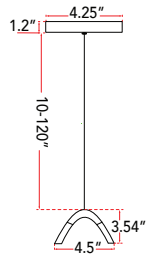

ABRA MODEL **10001PN-MB**

Two Bar up down pendant

FAMILY NAME **Eros**

UPC 00858083007801

FIXTURE MATERIAL				FIXTURE DIMENSIONS IN INCHES										
Frame Material	Finishes Available	Diffuser Type	Diffuser Finish	Diameter	Height	o.a.h	Width	Length	Ext	Weight	ADA	Location	Rating	Compliance
Steel	MB-Matte Black MB-Matte Black	Acrylic	White		2.4	10 to 120	4.5	48				Ceiling Mount only	Dry Location	cETL
LAMPING										Compatible Dimmers		Junction Box Type		SUPPLIED
Lamp Type	Lamp qty	Wattage	Max Wattage	Base	Kelvin	CRI	Initial Lumen's	Delivered Lumen's	Voltage	ELV		Standard 4 x 4 Octagon Box		10ft Cable
LED	2	21w	42w	Solid State Module	3000k	90+	3570	2677.5 estimated	120v	SPECIAL NOTES				