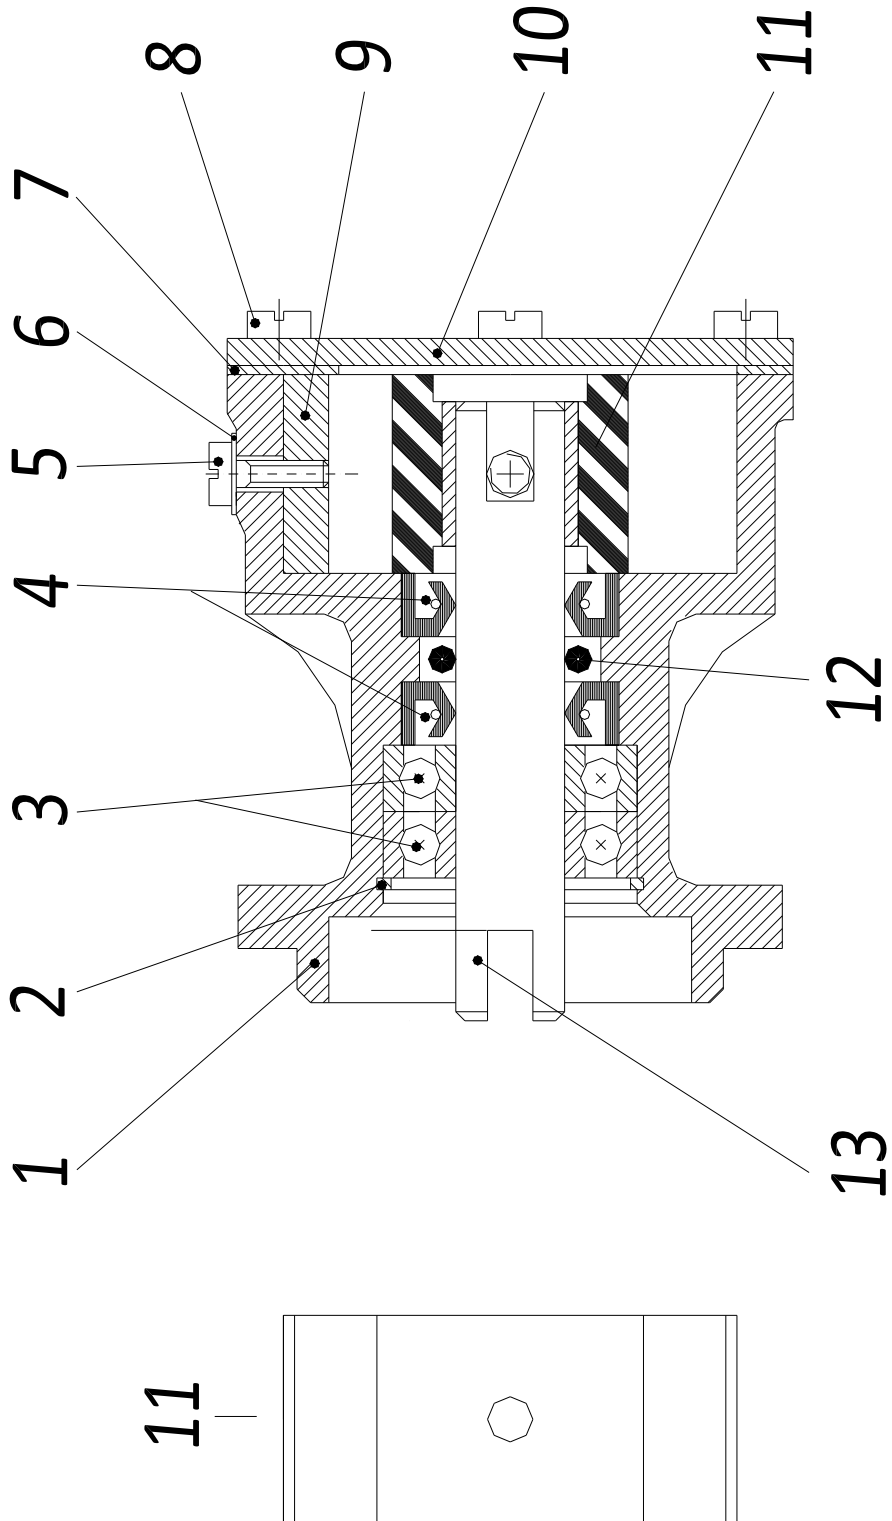

PAGURO - SPARE PARTS CATALOGUE

PAGURO 9000 - TAB. 2

PAGURO - SPARE PARTS CATALOGUE

**PAGURO 9000 - TAB. 2**

POS.	CODE	DESCRIPTION	Q.TY
1	AD08SC0010	ELECTRICAL PLANT P6/9/6./8.5	1
2	AD09RE0016	RELE'	2
3	AD09RS0003	RESISTOR, R47	1
4	AD09TR0002	TRANSFORMER, CURRENT	1
5	AD09AT0005	TERMOSWITCH	1
6	AD08ID0002	BATTERY CHARGER REGULATOR	1
7	AD09CO0350	CAPACITOR	1
8	AD08SC0015	CONNECTOR, 8 PINS FEMALE	1
9	AD08SC0016	CONNECTOR, 8 PINS MALE	1
10	AD08DR0001	REMOTE CONTROL PANEL WITH CABLE (DISCONTINUED)	1
11	AD21CA0100	COMPLETE PLASTIC BOX WITH LABEL	1
12	AD38AD0012	STICKER, CONTROL PANEL	1
13	AC30SC0001-00	CABLE, 15MT	1
14	AD08SC0012	PRINTED CIRCUIT BOARD (DISCONTINUED)	1
15	AC30SC0002-00	CABLE, 15MT + ATS25	1
16	AD08DR0005-00	CONTROL PANEL ATS- 25 WITH CABLE	1

PAGURO - SPARE PARTS CATALOGUE  
PAGURO 9000 - TAB.3

**PAGURO - SPARE PARTS CATALOGUE**  
**PAGURO 9000 - TAB.3**

<b>NO.</b>	<b>CODE:</b>	<b>DESCRIPTION</b>	<b>Q.TY</b>
1	AD40AN4393	WATER PUMP ST106 LOMBARDINI/PAGURO	1
2	AD40AN2470	CIRCLIP 28X1.2	1
3	AD40AN2402	BALL BEARING 60012RS (12X28X8)	1
4	AD40AN3737	Lipseal 12x24x7	1
5	AD40AN5396	SCREW M4x8 FOR COG FIXING	1
6	ADHA0001-00	COPPER WASHER 4X8	1
7	AD40AN2521	GASKET FOR WATER PUMP COVER	1
8	AD40AN233	SCREW FOR WATER PUMP 4X8	1
9	AD40AN2381	CAM PLATE FOR WATER PUMP	1
10	AD40AN2380	WATER PUMP COVER	1
11	AD40AN3823	WATER PUMP IMPELLER (Ø 12.00 10 BLADES)	1
12	AD40AN1092	O-RING 3403 DI. 10.78X2.62	1
13	AD40AN4394	WATER PUMP SHAFT ST106 P LOMB.	1