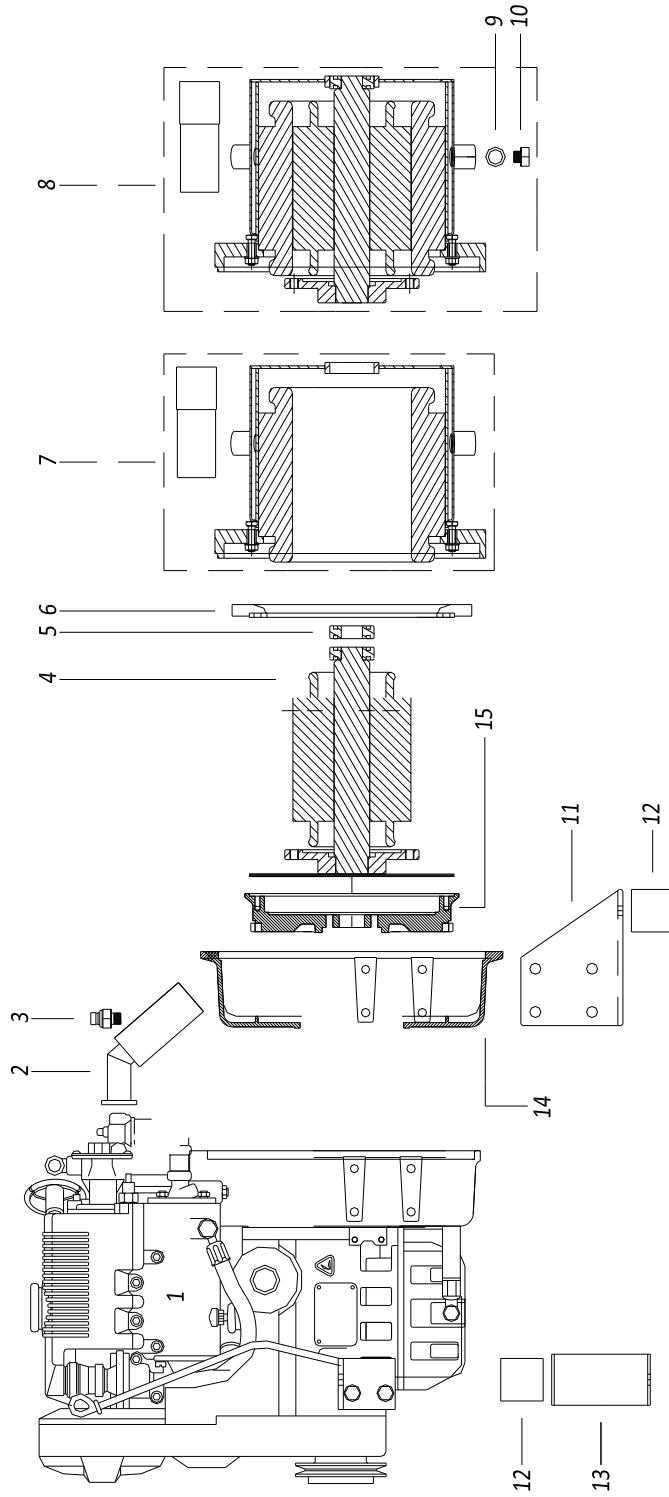

# SPARE PARTS CATALOGUE

PAGURO - SPARE PARTS CATALOGUE  
**PAGURO 9000 - TAB.1**

**PAGURO - SPARE PARTS CATALOGUE**  
**PAGURO 9000 - TAB.1**

<b>NO.</b>	<b>CODE:</b>	<b>DESCRIPTION</b>	<b>Q.TY</b>
1	AD01LO0002	ENGINE LDW702 3000RPM	1
2	AC09SC0004-00	EXHAUST MANIFOLD P6/9/6.5	1
3	AD23SS0003	SWITCH, TEMPERATURE EXHAUST SINGLE	1
4	AD03ZA0020	ROTOR P6	1
5	AD40CU0004	BALL BEARING ROTOR P6/9	1
6	AD12VE0011-00	COOLING FAN P6/9/14/18	1
7	AC07ZA0002-00	STATOR P9	1
8	AC05ZA0005	ALTERNATOR P9	1
9	AD16RARO17X2 3X1.5	WASHER	1
10	AD13O0292C	CLOSING PLUG 3/8	1
11	AD40LO6429561	BRACKET SCA. SIDE	1
11	AD40LO6429562	BRACKET ASP SIDE	1
12	AD11FI0001-01	INTERNAL SHOCK ABSORBER P6/9/6.5/9v/12v	4
13	AD12ST0003	U ENGINE FRAME P6/9	1
14	AD40LO2032370	CONNECTING HOUSING FOR LDW 502	1
15	AD40LO9880938	FLYWHEEL 3000 RPM	1

PAGURO - SPARE PARTS CATALOGUE

PAGURO 9000 - TAB. 2

PAGURO - SPARE PARTS CATALOGUE

**PAGURO 9000 - TAB. 2**

POS.	CODE	DESCRIPTION	Q.TY
1	AD08SC0010	ELECTRICAL PLANT P6/9/6./8.5	1
2	AD09RE0016	RELE'	2
3	AD09RS0003	RESISTOR, R47	1
4	AD09TR0002	TRANSFORMER, CURRENT	1
5	AD09AT0005	TERMOSWITCH	1
6	AD08ID0002	BATTERY CHARGER REGULATOR	1
7	AD09CO0350	CAPACITOR	1
8	AD08SC0015	CONNECTOR, 8 PINS FEMALE	1
9	AD08SC0016	CONNECTOR, 8 PINS MALE	1
10	AD08DR0001	REMOTE CONTROL PANEL WITH CABLE (DISCONTINUED)	1
11	AD21CA0100	COMPLETE PLASTIC BOX WITH LABEL	1
12	AD38AD0012	STICKER, CONTROL PANEL	1
13	AC30SC0001-00	CABLE, 15MT	1
14	AD08SC0012	PRINTED CIRCUIT BOARD (DISCONTINUED)	1
15	AC30SC0002-00	CABLE, 15MT + ATS25	1
16	AD08DR0005-00	CONTROL PANEL ATS- 25 WITH CABLE	1