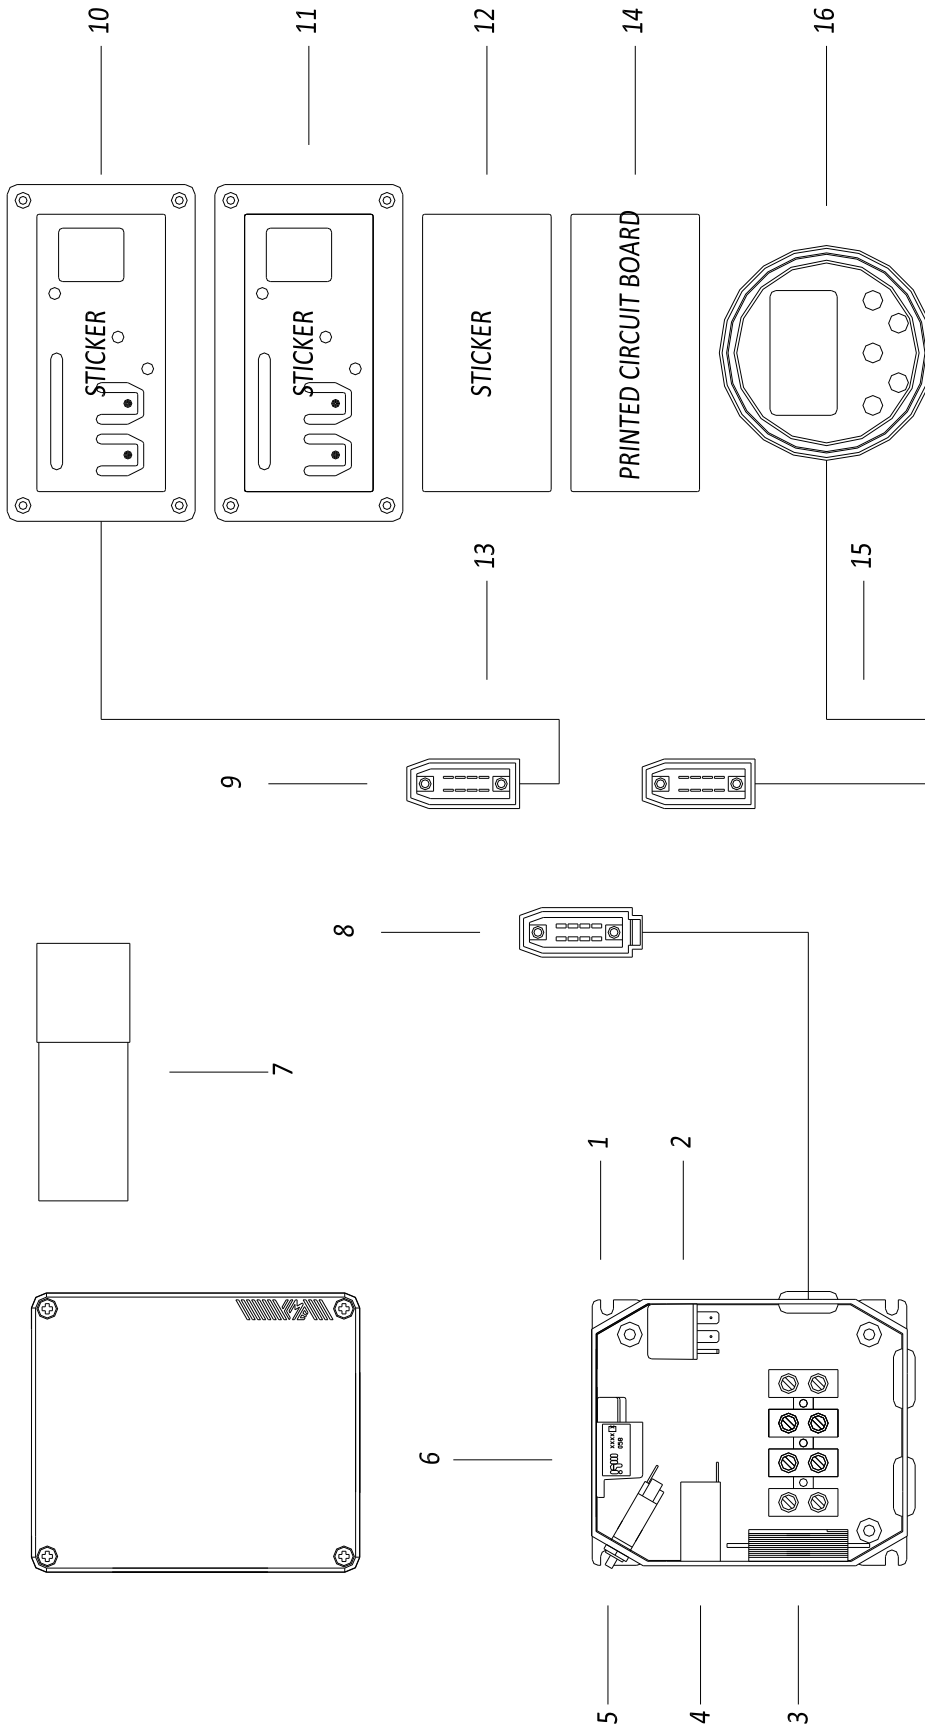

# SPARE PARTS CATALOGUE

PAGURO - SPARE PARTS CATALOGUE  
**PAGURO 9000 - TAB.1**

**PAGURO - SPARE PARTS CATALOGUE**  
**PAGURO 9000 - TAB.1**

<b>NO.</b>	<b>CODE:</b>	<b>DESCRIPTION</b>	<b>Q.TY</b>
1	AD01LO0002	ENGINE LDW702 3000RPM	1
2	AC09SC0004-00	EXHAUST MANIFOLD P6/9/6.5	1
3	AD23SS0003	SWITCH, TEMPERATURE EXHAUST SINGLE	1
4	AD03ZA0020	ROTOR P6	1
5	AD40CU0004	BALL BEARING ROTOR P6/9	1
6	AD12VE0011-00	COOLING FAN P6/9/14/18	1
7	AC07ZA0002-00	STATOR P9	1
8	AC05ZA0005	ALTERNATOR P9	1
9	AD16RARO17X2 3X1.5	WASHER	1
10	AD13O0292C	CLOSING PLUG 3/8	1
11	AD40LO6429561	BRACKET SCA. SIDE	1
11	AD40LO6429562	BRACKET ASP SIDE	1
12	AD11FI0001-01	INTERNAL SHOCK ABSORBER P6/9/6.5/9v/12v	4
13	AD12ST0003	U ENGINE FRAME P6/9	1
14	AD40LO2032370	CONNECTING HOUSING FOR LDW 502	1
15	AD40LO9880938	FLYWHEEL 3000 RPM	1

PAGURO - SPARE PARTS CATALOGUE

PAGURO 9000 - TAB. 2

PAGURO - SPARE PARTS CATALOGUE

**PAGURO 9000 - TAB. 2**

POS.	CODE	DESCRIPTION	Q.TY
1	AD08SC0010	ELECTRICAL PLANT P6/9/6./8.5	1
2	AD09RE0016	RELE'	2
3	AD09RS0003	RESISTOR, R47	1
4	AD09TR0002	TRANSFORMER, CURRENT	1
5	AD09AT0005	TERMOSWITCH	1
6	AD08ID0002	BATTERY CHARGER REGULATOR	1
7	AD09CO0350	CAPACITOR	1
8	AD08SC0015	CONNECTOR, 8 PINS FEMALE	1
9	AD08SC0016	CONNECTOR, 8 PINS MALE	1
10	AD08DR0001	REMOTE CONTROL PANEL WITH CABLE (DISCONTINUED)	1
11	AD21CA0100	COMPLETE PLASTIC BOX WITH LABEL	1
12	AD38AD0012	STICKER, CONTROL PANEL	1
13	AC30SC0001-00	CABLE, 15MT	1
14	AD08SC0012	PRINTED CIRCUIT BOARD (DISCONTINUED)	1
15	AC30SC0002-00	CABLE, 15MT + ATS25	1
16	AD08DR0005-00	CONTROL PANEL ATS- 25 WITH CABLE	1