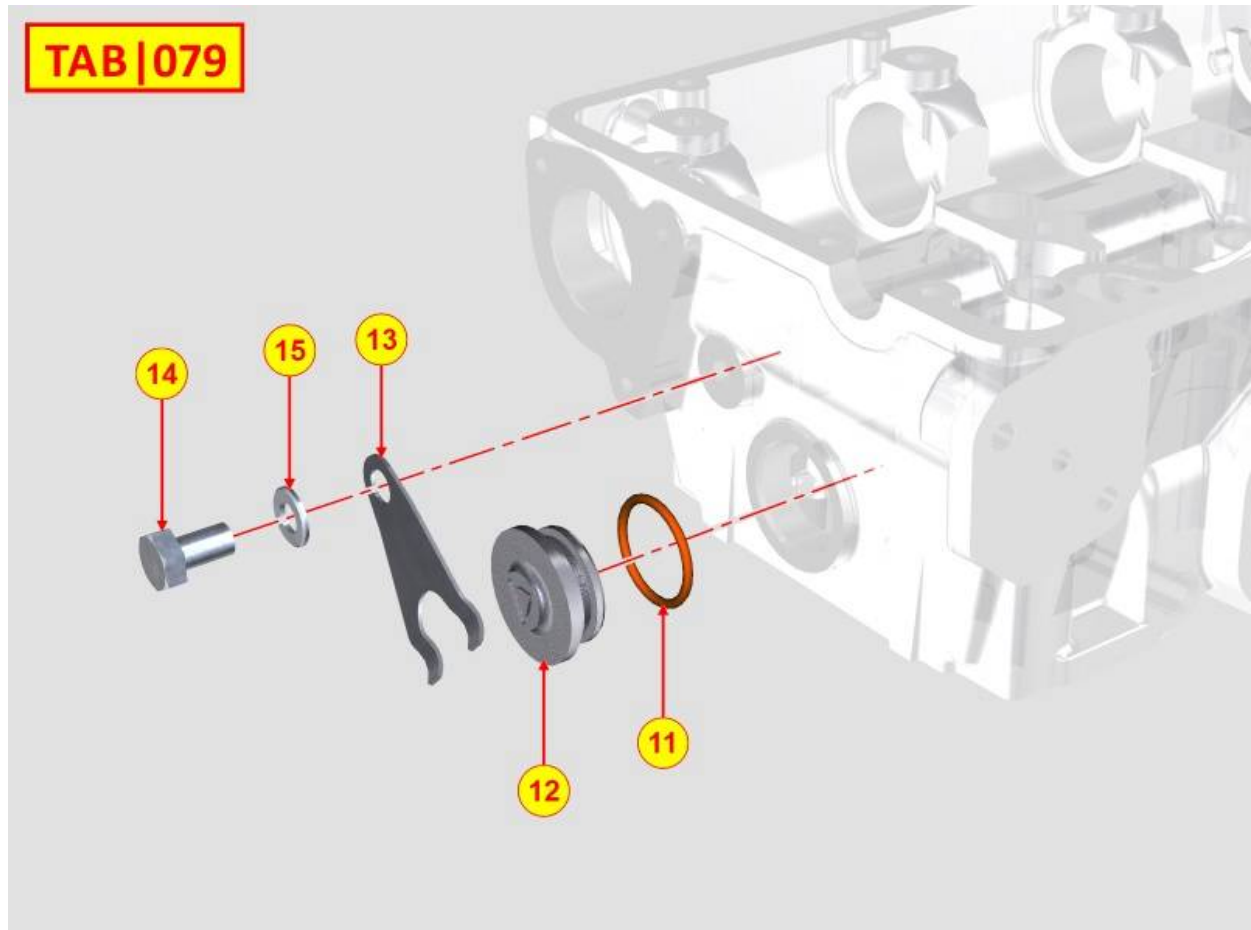

PAGURO - SPARE PARTS CATALOGUE
PAGURO 9000 - COOLANT INLET FLANGE

NO.	CODE:	DESCRIPTION	Q.TY
1	AD40LO9730018	HSHC SCREW ISO 4762 M6X45	2
2	AD40LO4501158	WATER PUMP INLET FLANGE GASKET	1
3	AD40LO7330286	WAT.PUMP ENTRY UNION(LOMB.MA.)	1
5	AD40LO4670061	COPPER WASHER D19/14.2 1.5 THK	1
10	AD40LO9195078	THERMOSTAT	1

PAGURO - SPARE PARTS CATALOGUE
PAGURO 9000 - FITTING FOR CAB HEATING