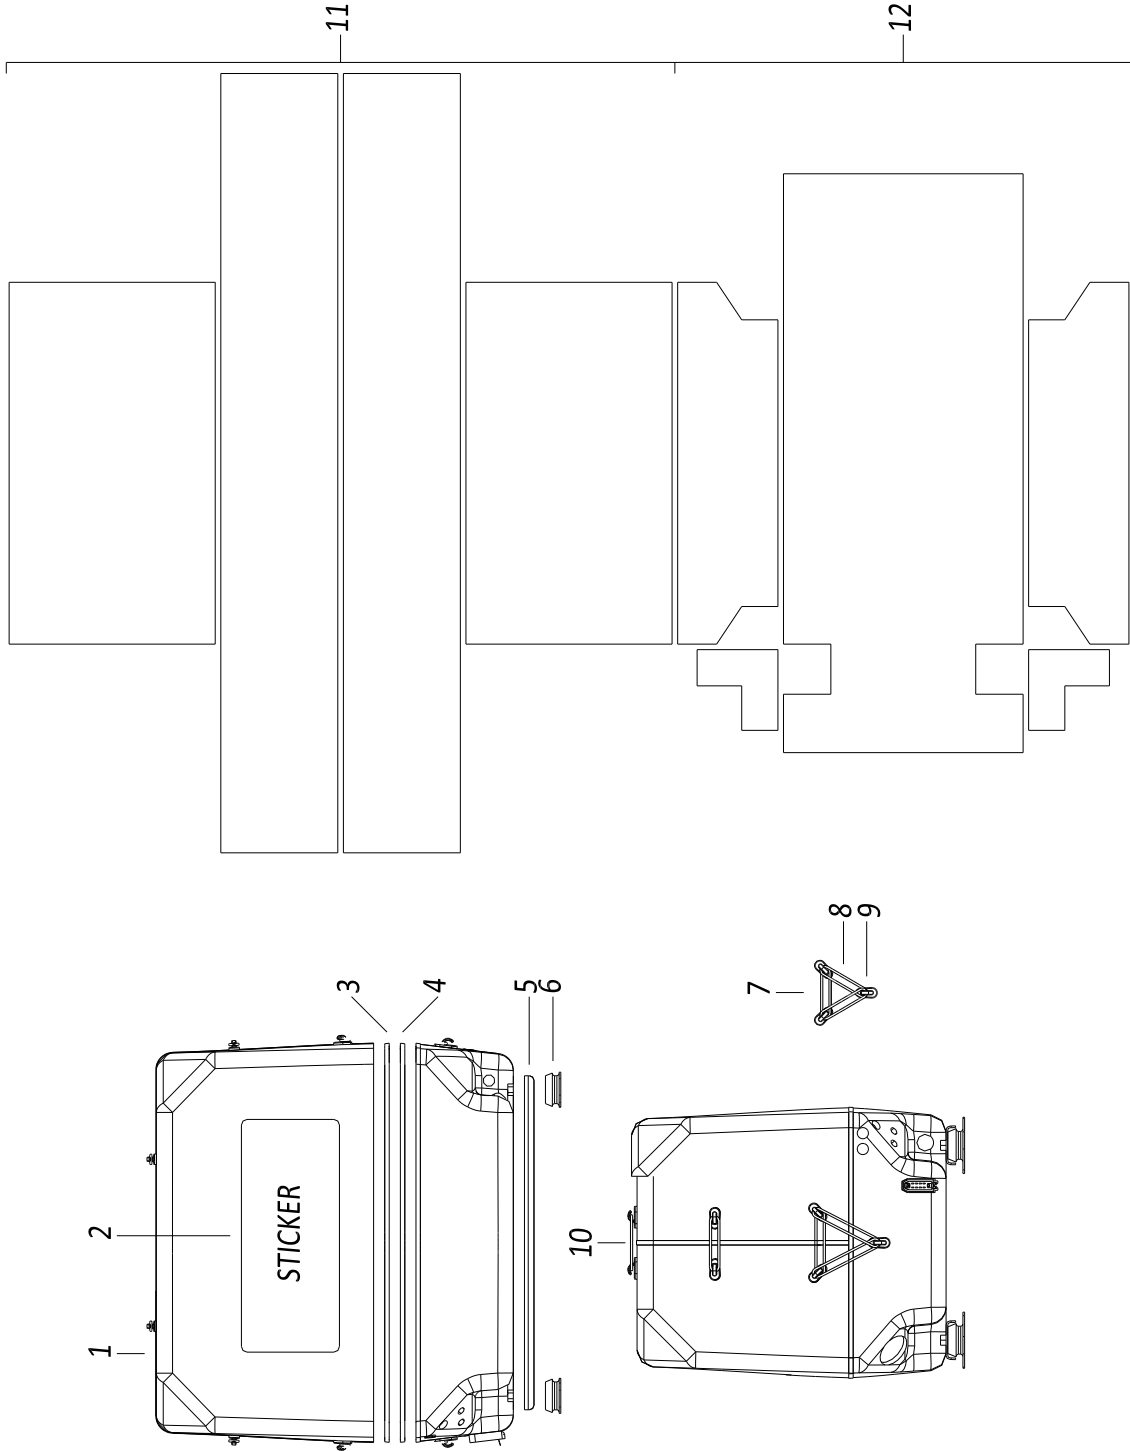

PAGURO - SPARE PARTS CATALOGUE
PAGURO 9000 - TAB.4

PAGURO - SPARE PARTS CATALOGUE
PAGURO 9000 - TAB.4

NO.	CODE:	DESCRIPTION	Q.TY
1	AC10SB0004	CAPSULE P9	1
2	AD38AD0022	CAPSULE ADHESIVE WAVE P9 SCA	1
2	AD38AD0023	CAPSULE ADHESIVE WAVE P9 ASP	1
3	AD18MT0004	MOUSSE 14X8	1
4	AD19GI0001	COVER PLATES 20/60	1
5	AD12ST0006	EXTERNAL BRACKET DX P6/9	1
5	AD12ST0007	EXTERNAL BRACKET SX P6/9	1
6	AD11FI0005	SHOK ABSORBERS P- LOMB	4
7	AD21BL0001	CLOSING RUBBER STRIP LID	6
8	AD21BL0002	CLOSING RUBBER STRIP BOT	4
9	AD23TR0001	HOOK FOR CAPSULE	14
10	AD18MT0004	MOUSSE 14X8	1
11	AC12MT0003-00	INSULATION FOAM CAPSULE P9 LID	1
12	AC12MT0004-00	INSULATION FOAM CAPSULE P9 BOT	1