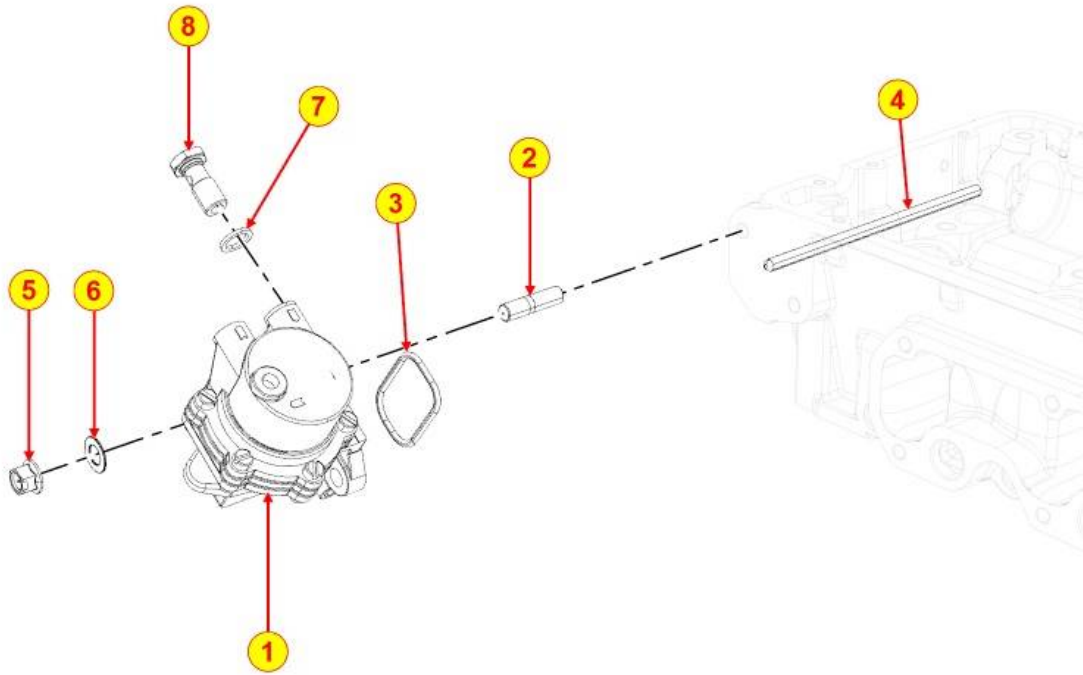

PAGURO - SPARE PARTS CATALOGUE
PAGURO 9000 - FUEL FEED PUMP

TAB|062

PAGURO - SPARE PARTS CATALOGUE
PAGURO 9000 - FUEL FEED PUMP

NO.	CODE:	DESCRIPTION	Q.TY
1	AD40LO6585151	FUEL FEED PUMP	1
2	AD40LO6780008	STUD M8X20	2
3	AD40LO1200087	ORING 3150	1
4	AD40LO7200721	FUEL PUMP PUSH ROD	1
5	AD40LO3240164	NUT	2
6	AD40LO7555029	BEL WASHER D15/8.4 0.8 T	2
7	AD40LO4670059	COPPER WASHER D14/10.2 1	2
8	AD40LO1901193	UNION BOLT M10	1