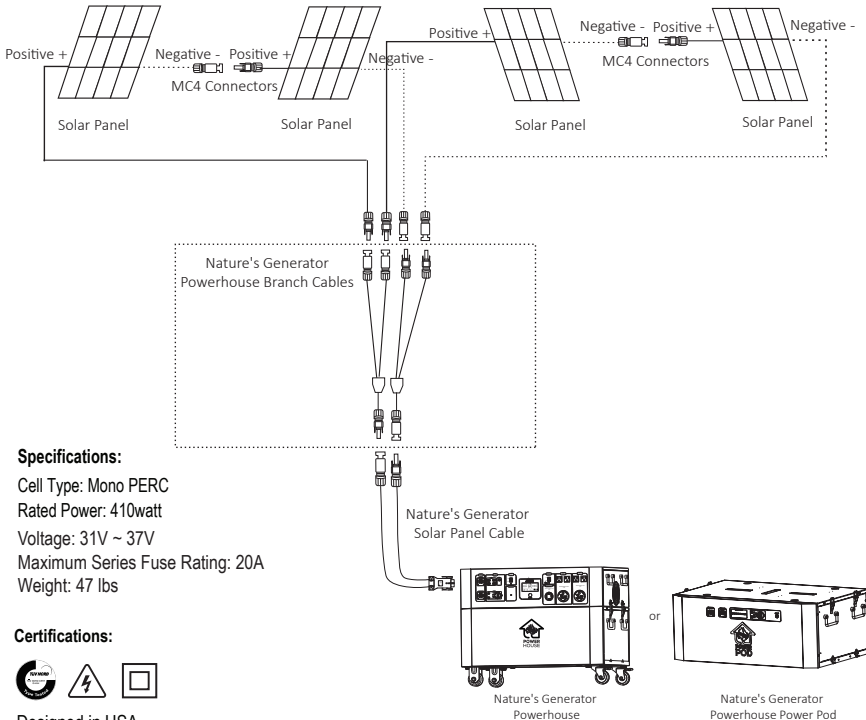

Optional: To Double Charging Speed, Use the Parallel Connection Method

Specifications:

- Cell Type: Mono PERC
- Rated Power: 410watt
- Voltage: 31V ~ 37V
- Maximum Series Fuse Rating: 20A
- Weight: 47 lbs