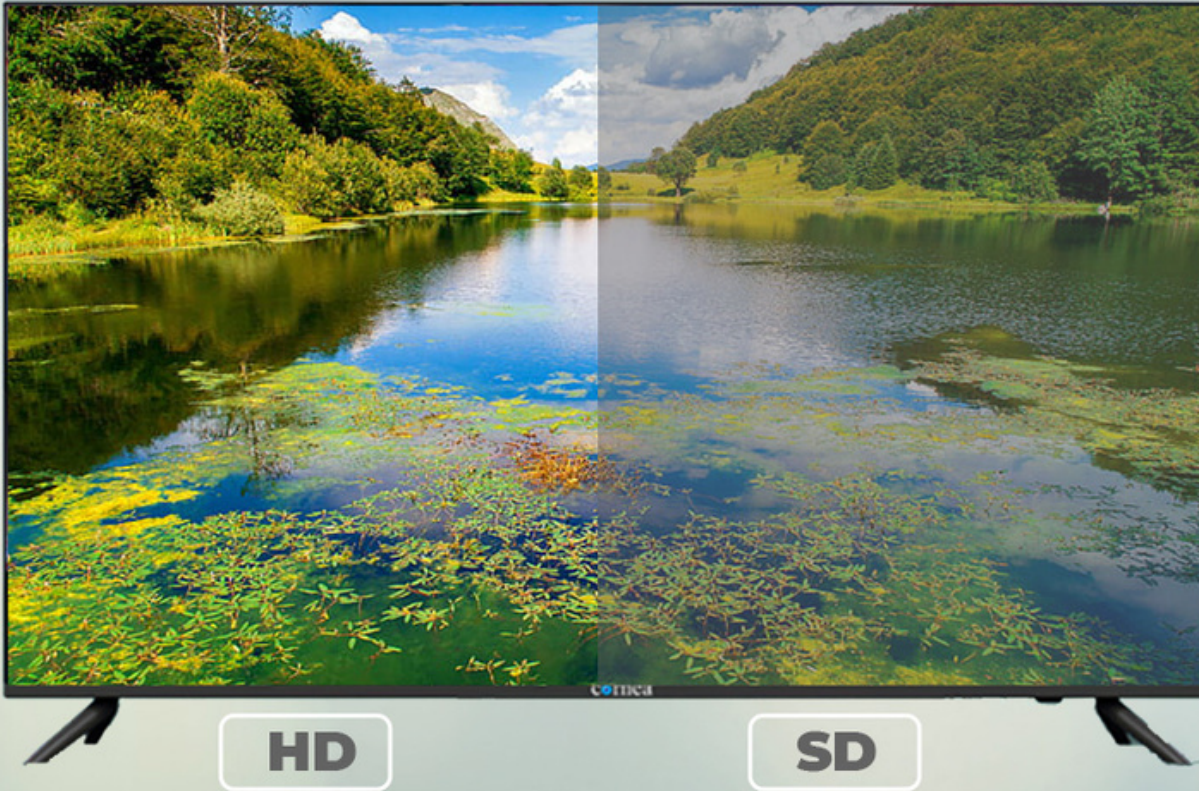

cornea™

A DISPLAY REVOLUTION

*STUNNING
DISPLAY*

*UNMATCHABLE
LIVE
EXPERIENCE*

BEZEL LESS FRAME

*178 DEGREE
VIEW*

CAST IT

WATCH THE BEST SHOWS AND MOVIES
FROM ALL OTT PLATFORMS ON OUR
SMART ANDROID TV

cornea
A Display Revolution

cornea

ABOUT US

Cornea has opened new frontiers of experience of excitement and thrill in age old medium of entertainment TV. Cutting edge technologies applied by Cornea in the Television industry has revolutionized the way we interact with TV. Now, you can just sit back with you loved ones and get immersed in the world of comedy, love, laughter and joy.

Cornea 43 Inch smart led tv

Experience
HD Entertainment
like never before

The cornea 43 inch smart LED TV comes with the full HD resolution. It includes a full HD ready display, high definition resolution and a perfect balance of contrast and brightness. This television produces authentic colours and superb clarity, giving you an immersive viewing experience.

With two speakers and powerful 20 Watt output with DTS-HD it gives you a remarkable experience that fills the room with clear dialogues from your favourite shows.

You can use your smartphone mobile network to access the internet on your television with the help of USB Tethering. 1 HDMI port and 2 USB ports