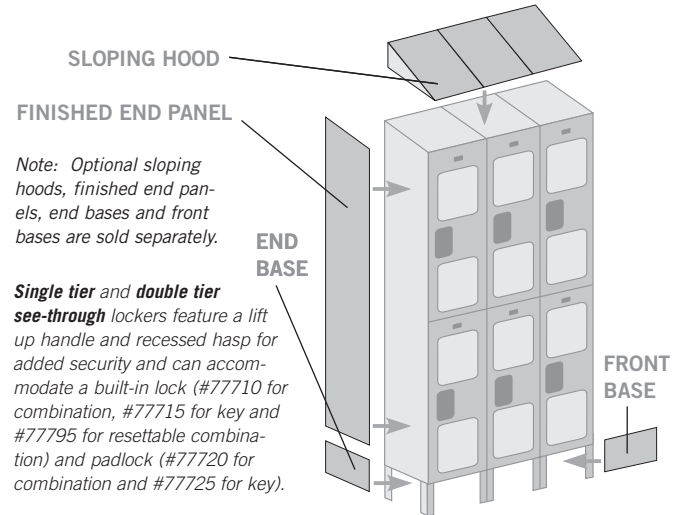

15" Wide See-Through Lockers Single Tier & Double Tier

15" WIDE SEE-THROUGH LOCKERS SINGLE TIER AND DOUBLE TIER

Constructed of 16 gauge steel, Salsbury S-51000 and S-52000 series 15" wide single tier and double tier see-through lockers are six (6) feet high (add 6" for legs) and feature polycarbonate see-through door panels that provide maximum visibility. 15" wide single tier and double tier see-through lockers meet the growing need for lockers in industrial, retail, recreational and office facilities where a view of the contents is desired. One wide lockers are 15" wide and three (3) wide lockers are 45" wide. 15" wide lockers are available in 15" and 18" depths. 15" wide single tier and double tier see-through lockers include a double prong ceiling hook and three (3) wall hooks. 15" wide single tier see-through lockers include an adjustable hat shelf and the 18" deep single tier see-through lockers also include a coat rod that can accommodate full length garments. 15" wide single tier and double tier see-through lockers are available in a gray, tan or blue powder coated finish and as unassembled or assembled units. Sloping hoods, finished end panels, end bases, front bases, compartment shelves, fillers and lockers without legs are available as options upon request – see all metal locker options and locks on pages 52-53.

METAL LOCKER OPTIONS

(Double Tier Displayed)

Note: It is recommended that all lockers be wall and/or floor anchored.

See ALL metal locker options and locks on pages 52-53
See ALL benches on pages 104-109

15" WIDE SINGLE TIER SEE-THROUGH - ONE WIDE

MODEL	COMPARTMENT SIZE	WEIGHT	PRICE	PRICE
ONE WIDE - unit size: 15" W x 72" H (78" H with legs)			unassembled	assembled
S-51165 ^{1,2}	15" W x 72" H x 15" D	60 lbs.	\$220.00	\$270.00
S-51168 ^{1,2}	15" W x 72" H x 18" D	65 lbs.	\$230.00	\$280.00