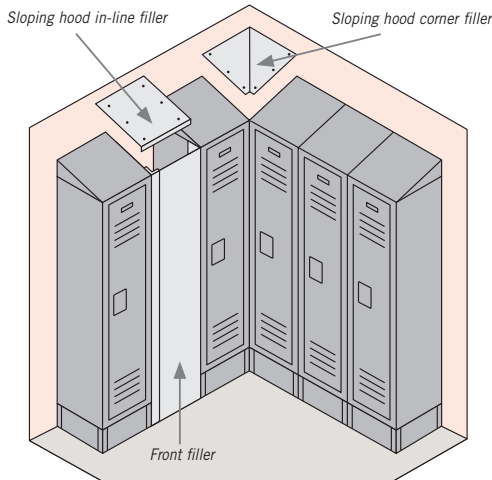

Locker installation with sloping hoods

TOP FILLERS - CORNER

MODEL	DESCRIPTION	WEIGHT	PRICE
77832¹	Flat top filler - corner - for 12" deep lockers	2 lbs.	$25.00
77835¹	Flat top filler - corner - for 15" deep lockers	2 lbs.	$25.00
77838¹	Flat top filler - corner - for 18" deep lockers	2 lbs.	$30.00
77831¹	Flat top filler - corner - for 21" deep lockers	2 lbs.	$30.00
77872¹	Sloping hood filler - corner - for 12" deep lockers	3 lbs.	$25.00
77875¹	Sloping hood filler - corner - for 15" deep lockers	3 lbs.	$25.00
77878¹	Sloping hood filler - corner - for 18" deep lockers	3 lbs.	$30.00
77871¹	Sloping hood filler - corner - for 21" deep lockers	3 lbs.	$30.00

TOP FILLERS - IN-LINE

MODEL	DESCRIPTION	WEIGHT	PRICE
77842¹	Flat top filler - in-line - 15" wide - for 12" deep lockers	2 lbs.	$20.00
77845¹	Flat top filler - in-line - 15" wide - for 15" deep lockers	2 lbs.	$20.00
77848¹	Flat top filler - in-line - 15" wide - for 18" deep lockers	2 lbs.	$25.00
77841¹	Flat top filler - in-line - 15" wide - for 21" deep lockers	2 lbs.	$25.00
77882¹	Sloping hood filler - in-line - 15" wide - for 12" deep lockers	3 lbs.	$20.00
77885¹	Sloping hood filler - in-line - 15" wide - for 15" deep lockers	3 lbs.	$20.00
77888¹	Sloping hood filler - in-line - 15" wide - for 18" deep lockers	3 lbs.	$25.00
77881¹	Sloping hood filler - in-line - 15" wide - for 21" deep lockers	3 lbs.	$25.00

FRONT FILLERS - VERTICAL

MODEL	DESCRIPTION	WEIGHT	PRICE
77859¹	Front filler - vertical - 9" wide - for (5) feet high lockers	15 lbs.	$55.00
77855¹	Front filler - vertical - 15" wide - for (5) feet high lockers	20 lbs.	$60.00
77869¹	Front filler - vertical - 9" wide - for (6) feet high lockers	20 lbs.	$60.00
77865¹	Front filler - vertical - 15" wide - for (6) feet high lockers	25 lbs.	$65.00