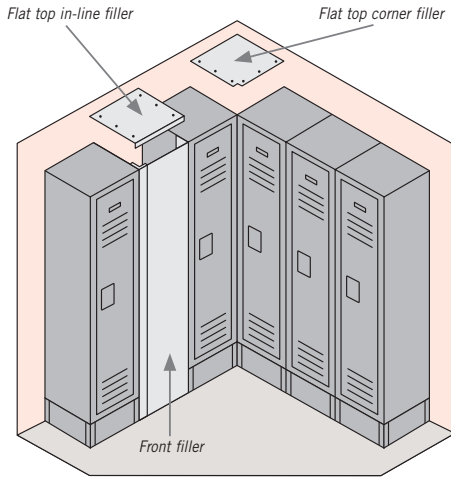

¹ Specify

gray

tan

blue

LOCKER FILLERS

Salsbury locker fillers are an ideal option for locker installations that encounter obstructions such as pipes, columns and other obstacles. Corner and in-line top fillers overlap the existing locker tops and are easily attached with hardware (included) providing a finished look to the locker installation. Vertical front fillers include a wall angle slip joint that conceals uneven edges and provides a professional appearance to the locker installation. Locker fillers can be easily field cut for custom installations.