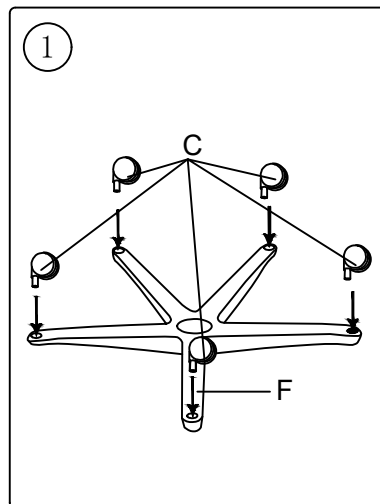

ASSEMBLY INSTRUCTIONS

Please read instructions carefully before assembling this product.

Adjust headrest by rotating forwards and backwards.

Adjust headrest by moving upwards and downwards.

Adjust armrest by moving up and down by 70mm.

Adjust armrest by moving left and right by 30mm.

Adjust armrest by moving forwards and backwards by 40mm.

Adjust seat by moving forwards and backwards by 60mm.

ATTENTION

WARNING - FAILURE TO FOLLOW THESE INSTRUCTIONS MAY RESULT IN SERIOUS INJURY.