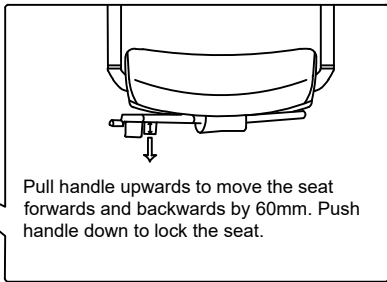

ASSEMBLY INSTRUCTIONS

Please read instructions carefully before assembling this product.

Adjust headrest by rotating forwards and backwards.

Adjust headrest by moving upwards and downwards.

Adjust armrest by moving up and down by 70mm.

Adjust armrest by moving left and right by 30mm.

Adjust armrest by moving forwards and backwards by 40mm.

Adjust seat by moving forwards and backwards by 60mm.

ATTENTION

WARNING - FAILURE TO FOLLOW THESE INSTRUCTIONS MAY RESULT IN SERIOUS INJURY.