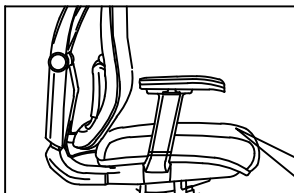

ASSEMBLY INSTRUCTIONS

Please read instructions carefully before assembling this product.

Adjust headrest by rotating forwards and backwards.

Adjust headrest by moving upwards and downwards.

Adjust armrest by moving up and down by 70mm.

Adjust armrest by moving left and right by 30mm.

Adjust armrest by moving forwards and backwards by 40mm.

Adjust seat by moving forwards and backwards by 60mm.

ATTENTION

WARNING - FAILURE TO FOLLOW THESE INSTRUCTIONS MAY RESULT IN SERIOUS INJURY.