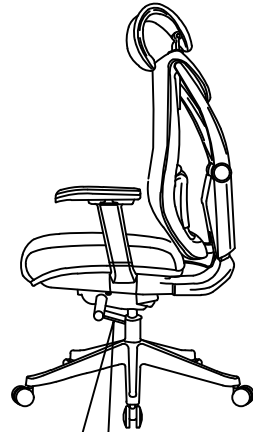

ASSEMBLY INSTRUCTIONS

Please read instructions carefully before assembling this product.

Adjust headrest by rotating forwards and backwards.

Adjust headrest by moving upwards and downwards.

Adjust armrest by moving up and down by 70mm.

Adjust armrest by moving left and right by 30mm.

Adjust armrest by moving forwards and backwards by 40mm.

Adjust seat by moving forwards and backwards by 60mm.

ATTENTION

WARNING - FAILURE TO FOLLOW THESE INSTRUCTIONS MAY RESULT IN SERIOUS INJURY.

1. THIS PRODUCT IS DESIGNED FOR SITTING ONLY. DO NOT STAND ON THIS PRODUCT. DO NOT USE AS A STEP LADDER.
2. DO NOT USE THIS PRODUCT UNLESS ALL BOLTS AND PARTS ARE TIGHTENED FIRMLY.
3. IF ANY PARTS ARE MISSING, DAMAGED OR WORN, STOP USING THIS PRODUCT, REPAIR THE PRODUCT WITH THE REPLACEMENT PARTS PROVIDED BY THE MANUFACTURER.
4. DO NOT SIT ON THE ARMREST OF THIS PRODUCT.
5. THIS PRODUCT IS DESIGNED FOR ONE PERSON TO SIT AT A TIME.
6. FOR CHILDREN UNDER THE AGE OF 10, PLEASE USE UNDER ADULT SUPERVISION.