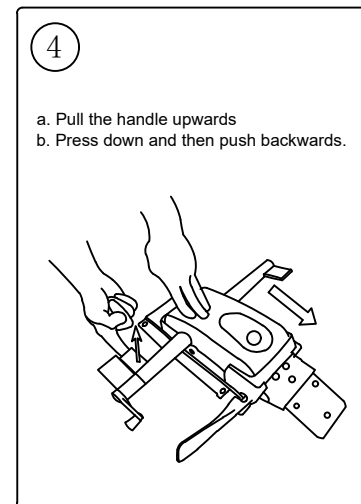

ASSEMBLY INSTRUCTIONS

Please read instructions carefully before assembling this product.

Adjust headrest by rotating forwards and backwards.

Adjust headrest by moving upwards and downwards.

Adjust armrest by moving up and down by 70mm.

Adjust armrest by moving left and right by 30mm.

Adjust armrest by moving forwards and backwards by 40mm.

Adjust seat by moving forwards and backwards by 60mm.

ATTENTION

WARNING - FAILURE TO FOLLOW THESE INSTRUCTIONS MAY RESULT IN SERIOUS INJURY.