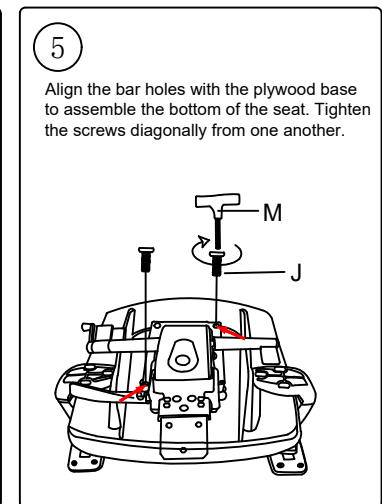

ASSEMBLY INSTRUCTIONS

Please read instructions carefully before assembling this product.

Adjust headrest by rotating forwards and backwards.

Adjust headrest by moving upwards and downwards.

Adjust armrest by moving up and down by 70mm.

Adjust armrest by moving left and right by 30mm.

Adjust armrest by moving forwards and backwards by 40mm.

Adjust seat by moving forwards and backwards by 60mm.

ATTENTION

WARNING - FAILURE TO FOLLOW THESE INSTRUCTIONS MAY RESULT IN SERIOUS INJURY.