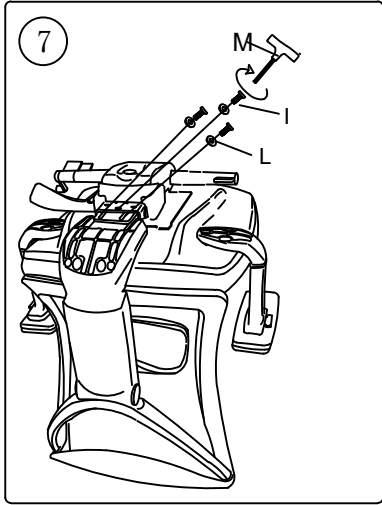

ASSEMBLY INSTRUCTIONS

Please read instructions carefully before assembling this product.

Adjust headrest by rotating forwards and backwards.

Adjust headrest by moving upwards and downwards.

Adjust armrest by moving up and down by 70mm.

Adjust armrest by moving left and right by 30mm.

Adjust armrest by moving forwards and backwards by 40mm.

Adjust seat by moving forwards and backwards by 60mm.

ATTENTION

WARNING - FAILURE TO FOLLOW THESE INSTRUCTIONS MAY RESULT IN SERIOUS INJURY.