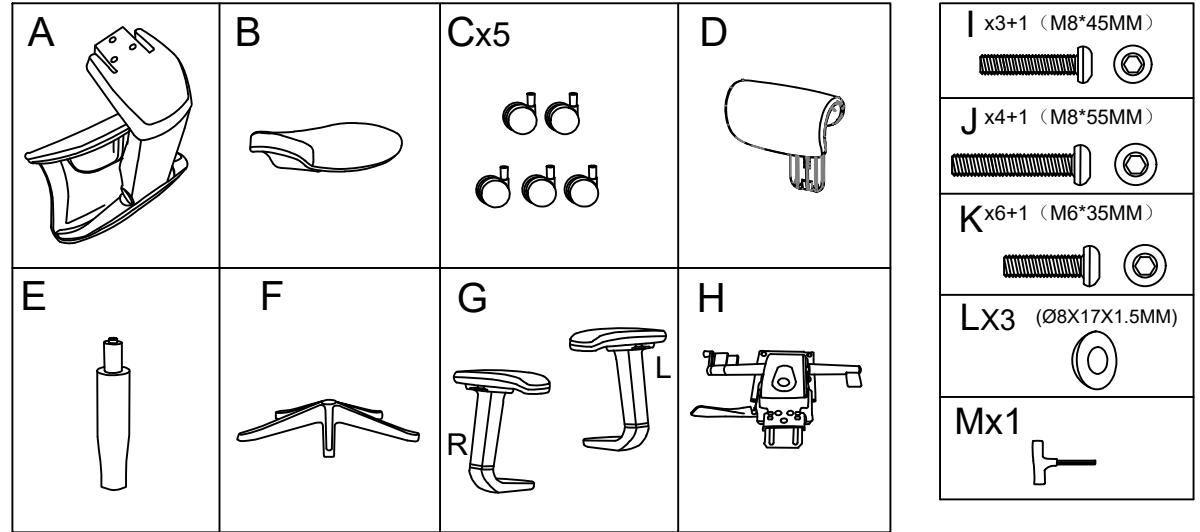

ASSEMBLY INSTRUCTIONS

Please read instructions carefully before assembling this product.

Adjust headrest by rotating forwards and backwards.

Adjust headrest by moving upwards and downwards.

Adjust armrest by moving up and down by 70mm.

Adjust armrest by moving left and right by 30mm.

Adjust armrest by moving forwards and backwards by 40mm.

Adjust seat by moving forwards and backwards by 60mm.

ATTENTION

WARNING - FAILURE TO FOLLOW THESE INSTRUCTIONS MAY RESULT IN SERIOUS INJURY.