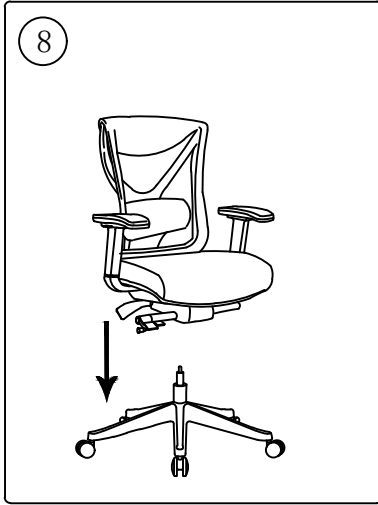

ASSEMBLY INSTRUCTIONS

Please read instructions carefully before assembling this product.

Adjust headrest by rotating forwards and backwards.

Adjust headrest by moving upwards and downwards.

Adjust armrest by moving up and down by 70mm.

Adjust armrest by moving left and right by 30mm.

Adjust armrest by moving forwards and backwards by 40mm.

Adjust seat by moving forwards and backwards by 60mm.

ATTENTION

WARNING - FAILURE TO FOLLOW THESE INSTRUCTIONS MAY RESULT IN SERIOUS INJURY.