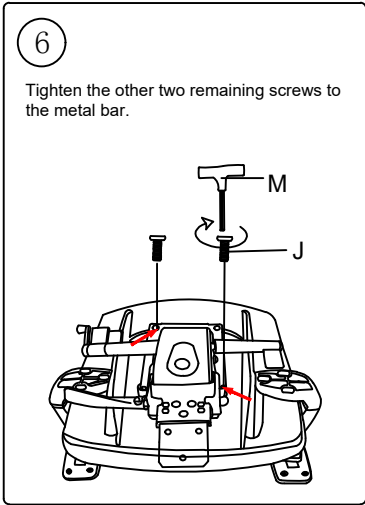

ASSEMBLY INSTRUCTIONS

Please read instructions carefully before assembling this product.

Adjust headrest by rotating forwards and backwards.

Adjust headrest by moving upwards and downwards.

Adjust armrest by moving up and down by 70mm.

Adjust armrest by moving left and right by 30mm.

Adjust armrest by moving forwards and backwards by 40mm.

Adjust seat by moving forwards and backwards by 60mm.

ATTENTION

WARNING - FAILURE TO FOLLOW THESE INSTRUCTIONS MAY RESULT IN SERIOUS INJURY.