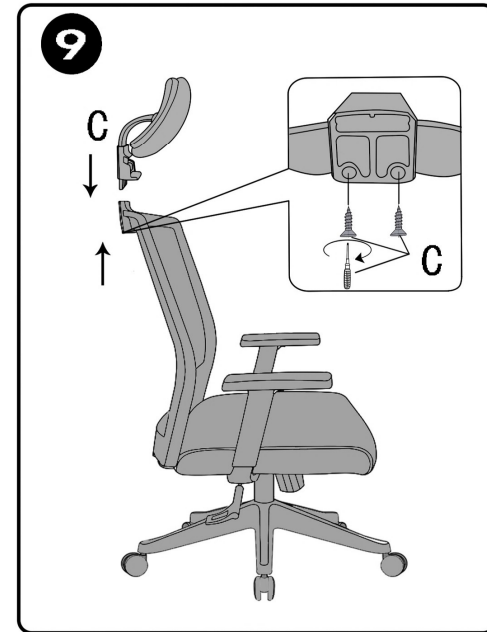

# ASSEMBLY INSTRUCTION

BEFORE USE AND ASSEMBLY THIS PRODUCT,  
PLEASE READ THIS INSTRUCTIONS CAREFULLY.

MODEL:3005H/M

OVERALL SIZE  
UNIT:(MM)

<p><b>A</b></p>	<p><b>B</b></p>	<p><b>H X 5</b></p>	<p><b>D</b></p>	<p><b>K X3+1 (M8x22MM)</b></p>	<p><b>C</b></p> <p>(Note: this tool only for headrest)</p>
<p><b>E</b></p>	<p><b>F</b></p>	<p><b>G X 2</b></p>		<p><b>N X6 (Q6x14 x1.5MM)</b></p>	
				<p><b>O X3 (Q8x17x1.5MM)</b></p>	
				<p><b>P X3 (M8)</b></p>	
				<p><b>Q</b></p>	
				<p><b>I X 6 +1 (M6x35MM)</b></p>	
				<p><b>J X 4 +1 (M6x22MM)</b></p>	

### WARNING

- FAILURE TO FOLLOW THESE INSTRUCTIONS MAY RESULT IN SERIOUS INJURY
1. THIS PRODUCT IS DESIGNED FOR SEATING ONLY . DO NOT STAND ON THIS PRODUCT. DO NOT USE IT AS A STEP LADDER
  2. DO NOT USE THIS PRODUCT UNLESS ALL BOLTS AND PARTS ARE FIRMLY TIGHTENED.
  3. IF ANY PARTS ARE MISSING, DAMAGED OR WORN ,STOP USING THIS PRODUCT. REPAIR THE PRODUCT WITH THE REPLACEMENT PARTS FROM MANUFACTURER.
  4. DO NOT SIT ON THE ARMREST OF THIS PRODUCT.
  5. THIS PRODUCT IS DESIGNED FOR ONE PERSON SITTING AT A TIME .
  6. KEEP OUT OF REACH OF CHILDREN UNDER THE AGE OF 10 UNLESS ASSISTANCE FROM AN ADULT IS PROVIDED.