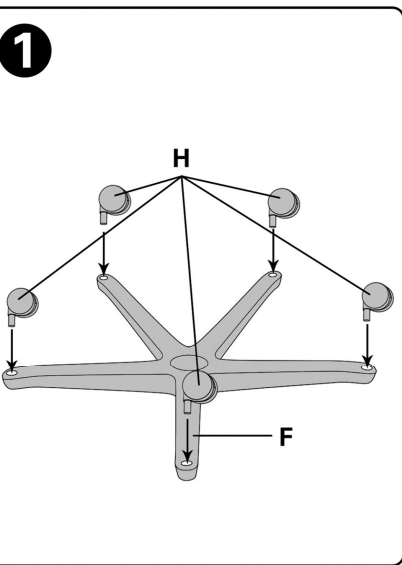

# ASSEMBLY INSTRUCTION

BEFORE USE AND ASSEMBLY THIS PRODUCT,  
PLEASE READ THIS INSTRUCTIONS CAREFULLY.

MODEL:3005H/M

OVERALL SIZE  
UNIT:(MM)

<p><b>A</b></p>	<p><b>B</b></p>	<p><b>H X 5</b></p>	<p><b>D</b></p>	<p><b>K X3+1 (M8x22MM)</b></p>	<p><b>C</b></p> <p>(Note: this tool only for headrest)</p>
<p><b>E</b></p>	<p><b>F</b></p>	<p><b>G X 2</b></p>		<p><b>N X6 (Q6x14 x1.5MM)</b></p>	
				<p><b>O X3 (Q8x17x1.5MM)</b></p>	
				<p><b>P X3 (M8)</b></p>	
				<p><b>Q</b></p>	
				<p><b>I X 6 +1 (M6x35MM)</b></p>	
				<p><b>J X 4 +1 (M6x22MM)</b></p>	

### WARNING

- FAILURE TO FOLLOW THESE INSTRUCTIONS MAY RESULT IN SERIOUS INJURY
1. THIS PRODUCT IS DESIGNED FOR SEATING ONLY . DO NOT STAND ON THIS PRODUCT. DO NOT USE IT AS A STEP LADDER
  2. DO NOT USE THIS PRODUCT UNLESS ALL BOLTS AND PARTS ARE FIRMLY TIGHTENED.
  3. IF ANY PARTS ARE MISSING, DAMAGED OR WORN ,STOP USING THIS PRODUCT. REPAIR THE PRODUCT WITH THE REPLACEMENT PARTS FROM MANUFACTURER.
  4. DO NOT SIT ON THE ARMREST OF THIS PRODUCT.
  5. THIS PRODUCT IS DESIGNED FOR ONE PERSON SITTING AT A TIME .
  6. KEEP OUT OF REACH OF CHILDREN UNDER THE AGE OF 10 UNLESS ASSISTANCE FROM AN ADULT IS PROVIDED.