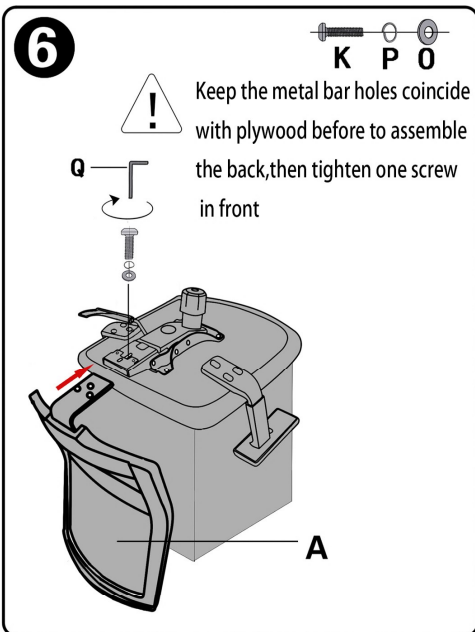

# ASSEMBLY INSTRUCTION

BEFORE USE AND ASSEMBLY THIS PRODUCT,  
PLEASE READ THIS INSTRUCTIONS CAREFULLY.

MODEL:3005H/M

OVERALL SIZE  
UNIT:(MM)

<p><b>A</b></p>	<p><b>B</b></p>	<p><b>H X 5</b></p>	<p><b>D</b></p>	<p><b>K X3+1 (M8x22MM)</b></p>	<p><b>C</b></p> <p>(Note: this tool only for headrest)</p>
<p><b>E</b></p>	<p><b>F</b></p>	<p><b>G X 2</b></p>		<p><b>N X6 (Q6x14 x1.5MM)</b></p>	
				<p><b>O X3 (Q8x17x1.5MM)</b></p>	
				<p><b>P X3 (M8)</b></p>	
				<p><b>Q</b></p>	
				<p><b>I X 6 +1 (M6x35MM)</b></p>	
				<p><b>J X 4 +1 (M6x22MM)</b></p>	