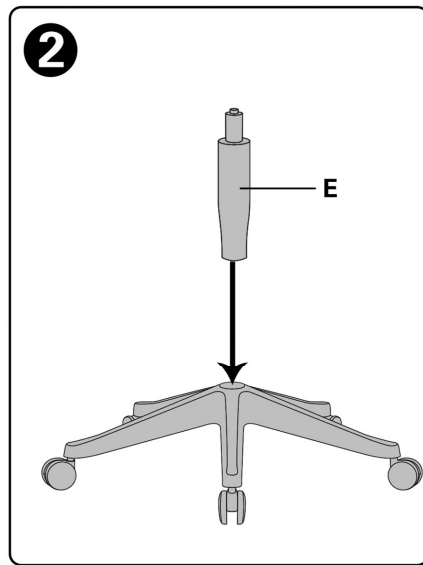

# ASSEMBLY INSTRUCTION

BEFORE USE AND ASSEMBLY THIS PRODUCT,  
PLEASE READ THIS INSTRUCTIONS CAREFULLY.

MODEL:3005H/M

OVERALL SIZE  
UNIT:(MM)

<p><b>A</b></p>	<p><b>B</b></p>	<p><b>H X 5</b></p>	<p><b>D</b></p>	<p><b>K X3+1 (M8x22MM)</b></p>	<p><b>C</b></p> <p>(Note: this tool only for headrest)</p>
<p><b>E</b></p>	<p><b>F</b></p>	<p><b>G X 2</b></p>		<p><b>N X6 (Q6x14 x1.5MM)</b></p>	
				<p><b>O X3 (Q8x17x1.5MM)</b></p>	
				<p><b>P X3 (M8)</b></p>	
				<p><b>Q</b></p>	
				<p><b>I X 6 +1 (M6x35MM)</b></p>	
				<p><b>J X 4 +1 (M6x22MM)</b></p>	