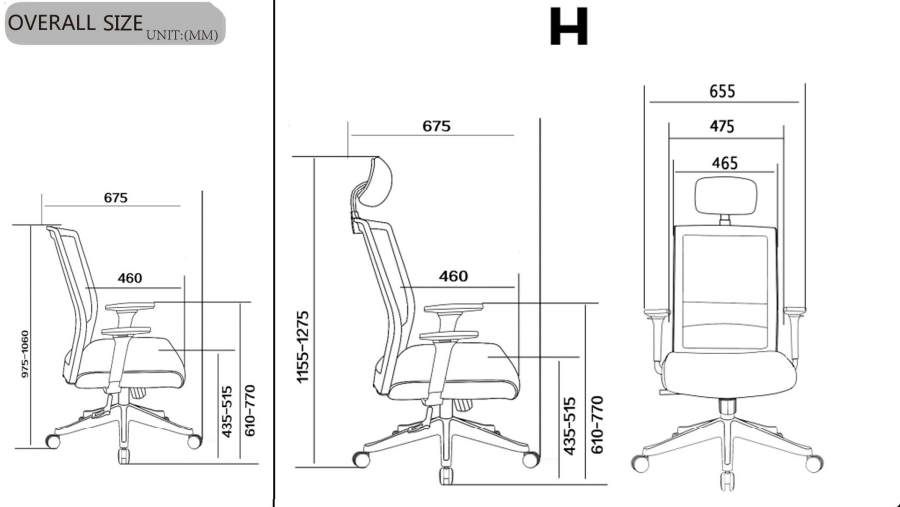

# ASSEMBLY INSTRUCTION

BEFORE USE AND ASSEMBLY THIS PRODUCT,  
PLEASE READ THIS INSTRUCTIONS CAREFULLY.

MODEL:3005H/M

OVERALL SIZE  
UNIT:(MM)

<p><b>A</b></p>	<p><b>B</b></p>	<p><b>H X 5</b></p>	<p><b>D</b></p>	<p><b>K X3+1 (M8x22MM)</b></p>	<p><b>C</b></p> <p>(Note: this tool only for headrest)</p>
<p><b>E</b></p>	<p><b>F</b></p>	<p><b>G X 2</b></p>		<p><b>N X6 (Q6x14 x1.5MM)</b></p>	
				<p><b>O X3 (Q8x17x1.5MM)</b></p>	
				<p><b>P X3 (M8)</b></p>	
				<p><b>Q</b></p>	
				<p><b>I X 6 +1 (M6x35MM)</b></p>	
				<p><b>J X 4 +1 (M6x22MM)</b></p>	