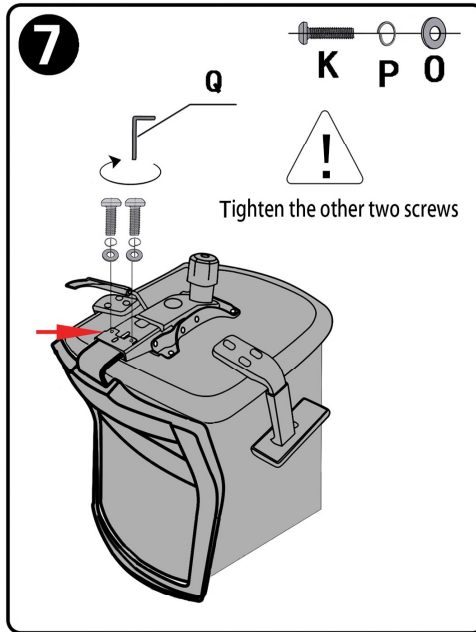

# ASSEMBLY INSTRUCTION

BEFORE USE AND ASSEMBLY THIS PRODUCT,  
PLEASE READ THIS INSTRUCTIONS CAREFULLY.

MODEL:3005H/M

OVERALL SIZE  
UNIT:(MM)

<p><b>A</b></p>	<p><b>B</b></p>	<p><b>H X 5</b></p>	<p><b>D</b></p>	<p><b>K X3+1 (M8x22MM)</b></p>	<p><b>C</b></p> <p>(Note: this tool only for headrest)</p>
<p><b>E</b></p>	<p><b>F</b></p>	<p><b>G X 2</b></p>		<p><b>N X6 (Q6x14 x1.5MM)</b></p>	
				<p><b>O X3 (Q8x17x1.5MM)</b></p>	
				<p><b>P X3 (M8)</b></p>	
				<p><b>Q</b></p>	
				<p><b>I X 6 +1 (M6x35MM)</b></p>	
				<p><b>J X 4 +1 (M6x22MM)</b></p>	

### WARNING

- FAILURE TO FOLLOW THESE INSTRUCTIONS MAY RESULT IN SERIOUS INJURY
1. THIS PRODUCT IS DESIGNED FOR SEATING ONLY . DO NOT STAND ON THIS PRODUCT. DO NOT USE IT AS A STEP LADDER
  2. DO NOT USE THIS PRODUCT UNLESS ALL BOLTS AND PARTS ARE FIRMLY TIGHTENED.
  3. IF ANY PARTS ARE MISSING, DAMAGED OR WORN ,STOP USING THIS PRODUCT. REPAIR THE PRODUCT WITH THE REPLACEMENT PARTS FROM MANUFACTURER.
  4. DO NOT SIT ON THE ARMREST OF THIS PRODUCT.
  5. THIS PRODUCT IS DESIGNED FOR ONE PERSON SITTING AT A TIME .
  6. KEEP OUT OF REACH OF CHILDREN UNDER THE AGE OF 10 UNLESS ASSISTANCE FROM AN ADULT IS PROVIDED.