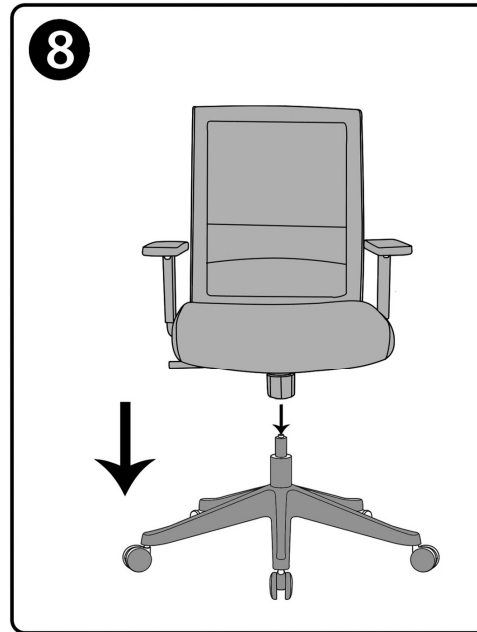

# ASSEMBLY INSTRUCTION

BEFORE USE AND ASSEMBLY THIS PRODUCT,  
PLEASE READ THIS INSTRUCTIONS CAREFULLY.

MODEL:3005H/M

OVERALL SIZE  
UNIT:(MM)

<p><b>A</b></p>	<p><b>B</b></p>	<p><b>H X 5</b></p>	<p><b>D</b></p>	<p><b>K X3+1 (M8x22MM)</b></p>	<p><b>C</b></p> <p>(Note: this tool only for headrest)</p>
<p><b>E</b></p>	<p><b>F</b></p>	<p><b>G X 2</b></p>		<p><b>N X6 (Q6x14 x1.5MM)</b></p>	
				<p><b>O X3 (Q8x17x1.5MM)</b></p>	
				<p><b>P X3 (M8)</b></p>	
				<p><b>Q</b></p>	
				<p><b>I X 6 +1 (M6x35MM)</b></p>	
				<p><b>J X 4 +1 (M6x22MM)</b></p>	

### WARNING

- FAILURE TO FOLLOW THESE INSTRUCTIONS MAY RESULT IN SERIOUS INJURY
1. THIS PRODUCT IS DESIGNED FOR SEATING ONLY . DO NOT STAND ON THIS PRODUCT. DO NOT USE IT AS A STEP LADDER
  2. DO NOT USE THIS PRODUCT UNLESS ALL BOLTS AND PARTS ARE FIRMLY TIGHTENED.
  3. IF ANY PARTS ARE MISSING, DAMAGED OR WORN ,STOP USING THIS PRODUCT. REPAIR THE PRODUCT WITH THE REPLACEMENT PARTS FROM MANUFACTURER.
  4. DO NOT SIT ON THE ARMREST OF THIS PRODUCT.
  5. THIS PRODUCT IS DESIGNED FOR ONE PERSON SITTING AT A TIME .
  6. KEEP OUT OF REACH OF CHILDREN UNDER THE AGE OF 10 UNLESS ASSISTANCE FROM AN ADULT IS PROVIDED.