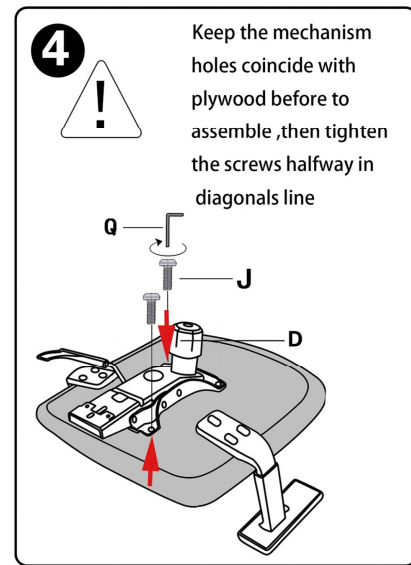

# ASSEMBLY INSTRUCTION

BEFORE USE AND ASSEMBLY THIS PRODUCT,  
PLEASE READ THIS INSTRUCTIONS CAREFULLY.

MODEL:3005H/M

OVERALL SIZE  
UNIT:(MM)

<p><b>A</b></p>	<p><b>B</b></p>	<p><b>H X 5</b></p>	<p><b>D</b></p>	<p><b>K X3+1 (M8x22MM)</b></p>	<p><b>C</b></p> <p>(Note: this tool only for headrest)</p>
<p><b>E</b></p>	<p><b>F</b></p>	<p><b>G X 2</b></p>		<p><b>N X6 (Q6x14 x1.5MM)</b></p>	
				<p><b>O X3 (Q8x17x1.5MM)</b></p>	
				<p><b>P X3 (M8)</b></p>	
				<p><b>Q</b></p>	
				<p><b>I X 6 +1 (M6x35MM)</b></p>	
				<p><b>J X 4 +1 (M6x22MM)</b></p>	

### WARNING

- FAILURE TO FOLLOW THESE INSTRUCTIONS MAY RESULT IN SERIOUS INJURY
1. THIS PRODUCT IS DESIGNED FOR SEATING ONLY . DO NOT STAND ON THIS PRODUCT. DO NOT USE IT AS A STEP LADDER
  2. DO NOT USE THIS PRODUCT UNLESS ALL BOLTS AND PARTS ARE FIRMLY TIGHTENED.
  3. IF ANY PARTS ARE MISSING, DAMAGED OR WORN ,STOP USING THIS PRODUCT. REPAIR THE PRODUCT WITH THE REPLACEMENT PARTS FROM MANUFACTURER.
  4. DO NOT SIT ON THE ARMREST OF THIS PRODUCT.
  5. THIS PRODUCT IS DESIGNED FOR ONE PERSON SITTING AT A TIME .
  6. KEEP OUT OF REACH OF CHILDREN UNDER THE AGE OF 10 UNLESS ASSISTANCE FROM AN ADULT IS PROVIDED.