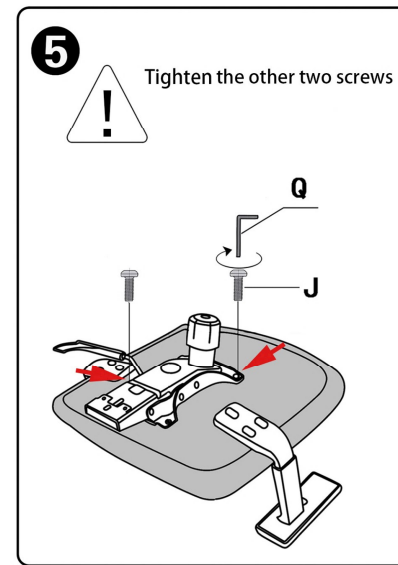

# ASSEMBLY INSTRUCTION

BEFORE USE AND ASSEMBLY THIS PRODUCT,  
PLEASE READ THIS INSTRUCTIONS CAREFULLY.

MODEL:3005H/M

OVERALL SIZE  
UNIT:(MM)

<p><b>A</b></p>	<p><b>B</b></p>	<p><b>H X 5</b></p>	<p><b>D</b></p>	<p><b>K X3+1 (M8x22MM)</b></p>	<p><b>C</b></p> <p>(Note: this tool only for headrest)</p>
<p><b>E</b></p>	<p><b>F</b></p>	<p><b>G X 2</b></p>		<p><b>N X6 (Q6x14 x1.5MM)</b></p>	
				<p><b>O X3 (Q8x17x1.5MM)</b></p>	
				<p><b>P X3 (M8)</b></p>	
				<p><b>Q</b></p>	
				<p><b>I X 6 +1 (M6x35MM)</b></p>	
				<p><b>J X 4 +1 (M6x22MM)</b></p>	

### WARNING

- FAILURE TO FOLLOW THESE INSTRUCTIONS MAY RESULT IN SERIOUS INJURY
1. THIS PRODUCT IS DESIGNED FOR SEATING ONLY . DO NOT STAND ON THIS PRODUCT. DO NOT USE IT AS A STEP LADDER
  2. DO NOT USE THIS PRODUCT UNLESS ALL BOLTS AND PARTS ARE FIRMLY TIGHTENED.
  3. IF ANY PARTS ARE MISSING, DAMAGED OR WORN ,STOP USING THIS PRODUCT. REPAIR THE PRODUCT WITH THE REPLACEMENT PARTS FROM MANUFACTURER.
  4. DO NOT SIT ON THE ARMREST OF THIS PRODUCT.
  5. THIS PRODUCT IS DESIGNED FOR ONE PERSON SITTING AT A TIME .
  6. KEEP OUT OF REACH OF CHILDREN UNDER THE AGE OF 10 UNLESS ASSISTANCE FROM AN ADULT IS PROVIDED.