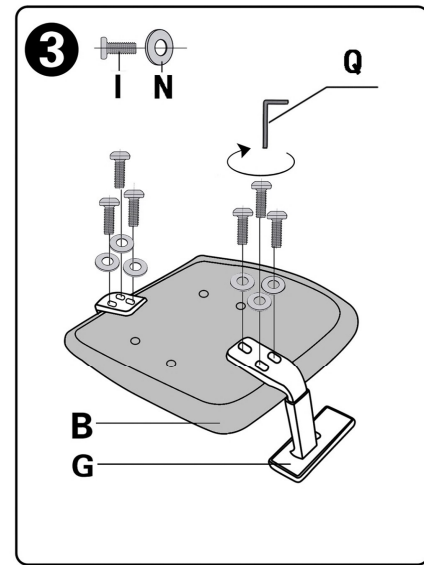

# ASSEMBLY INSTRUCTION

BEFORE USE AND ASSEMBLY THIS PRODUCT,  
PLEASE READ THIS INSTRUCTIONS CAREFULLY.

MODEL:3005H/M

OVERALL SIZE  
UNIT:(MM)

<p><b>A</b></p>	<p><b>B</b></p>	<p><b>H X 5</b></p>	<p><b>D</b></p>	<p><b>K X3+1 (M8x22MM)</b></p>	<p><b>C</b></p> <p>(Note: this tool only for headrest)</p>
<p><b>E</b></p>	<p><b>F</b></p>	<p><b>G X 2</b></p>		<p><b>N X6 (Q6x14 x1.5MM)</b></p>	
				<p><b>O X3 (Q8x17x1.5MM)</b></p>	
				<p><b>P X3 (M8)</b></p>	
				<p><b>Q</b></p>	
				<p><b>I X 6 +1 (M6x35MM)</b></p>	
				<p><b>J X 4 +1 (M6x22MM)</b></p>	

### WARNING

- FAILURE TO FOLLOW THESE INSTRUCTIONS MAY RESULT IN SERIOUS INJURY
1. THIS PRODUCT IS DESIGNED FOR SEATING ONLY . DO NOT STAND ON THIS PRODUCT. DO NOT USE IT AS A STEP LADDER
  2. DO NOT USE THIS PRODUCT UNLESS ALL BOLTS AND PARTS ARE FIRMLY TIGHTENED.
  3. IF ANY PARTS ARE MISSING, DAMAGED OR WORN ,STOP USING THIS PRODUCT. REPAIR THE PRODUCT WITH THE REPLACEMENT PARTS FROM MANUFACTURER.
  4. DO NOT SIT ON THE ARMREST OF THIS PRODUCT.
  5. THIS PRODUCT IS DESIGNED FOR ONE PERSON SITTING AT A TIME .
  6. KEEP OUT OF REACH OF CHILDREN UNDER THE AGE OF 10 UNLESS ASSISTANCE FROM AN ADULT IS PROVIDED.