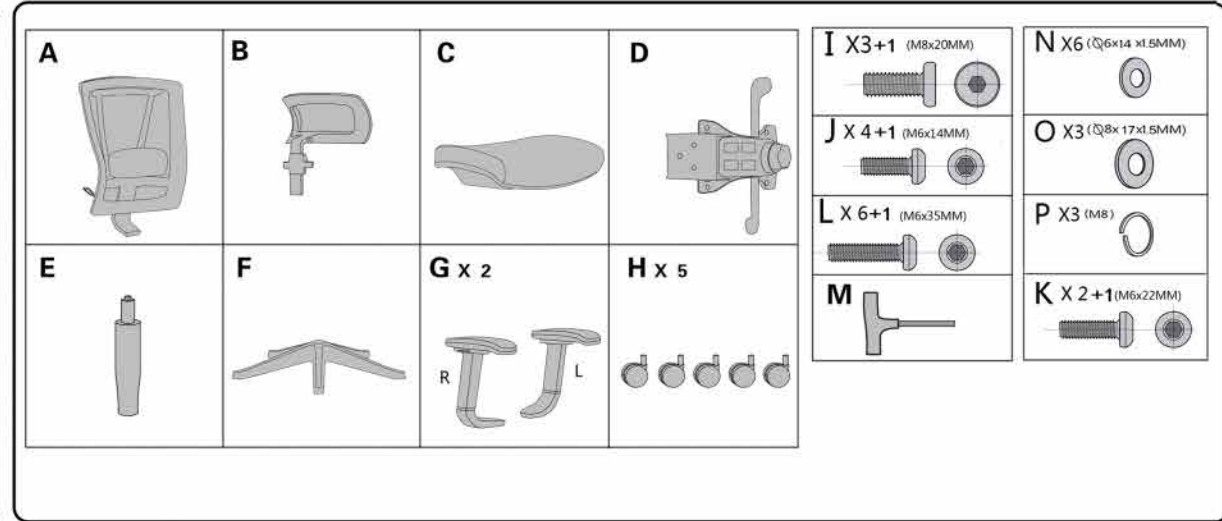

ASSEMBLY INSTRUCTION

Please read instructions carefully,
before assembling this product.

Attention

Warning - Failure to follow these instructions may result in serious injury.

1. This product is designed for sitting only. Do not stand on this product. Do not use as a step ladder.
2. Do not use this product unless all bolts and parts are tightened firmly.
3. If any parts are missing, damaged or worn, stop using this product. Repair the product with the replacement parts provided by the manufacturer.
4. Do not sit on the armrest of this product.
5. This product is designed for one person sitting at a time.
6. For children under the age of 10, please use under adult supervision.