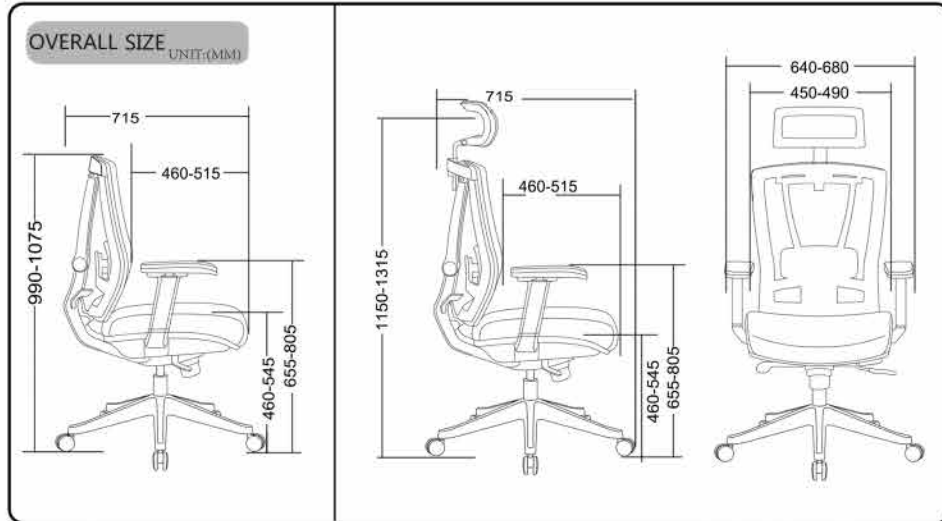

ASSEMBLY INSTRUCTION

Please read instructions carefully,
before assembling this product.

Attention

Warning - Failure to follow these instructions may result in serious injury.

1. This product is designed for sitting only. Do not stand on this product. Do not use as a step ladder.
2. Do not use this product unless all bolts and parts are tightened firmly.
3. If any parts are missing, damaged or worn, stop using this product. Repair the product with the replacement parts provided by the manufacturer.
4. Do not sit on the armrest of this product.
5. This product is designed for one person sitting at a time.
6. For children under the age of 10, please use under adult supervision.