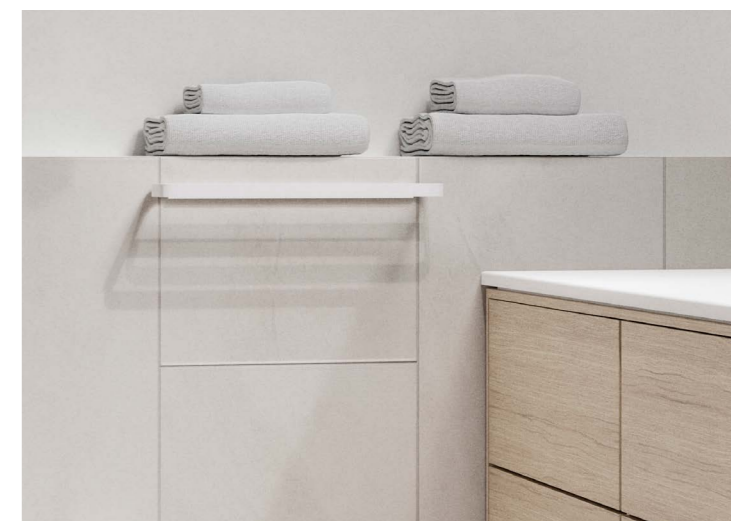

Beautiful - and within your reach

Get your towels under control with these attractive towel rails, available in two lengths (44 and 70cm) and with one or two rails. Complement with single or double hooks in the matching design, and let your towels, dressing gowns and bath brushes hang stylishly at hand.