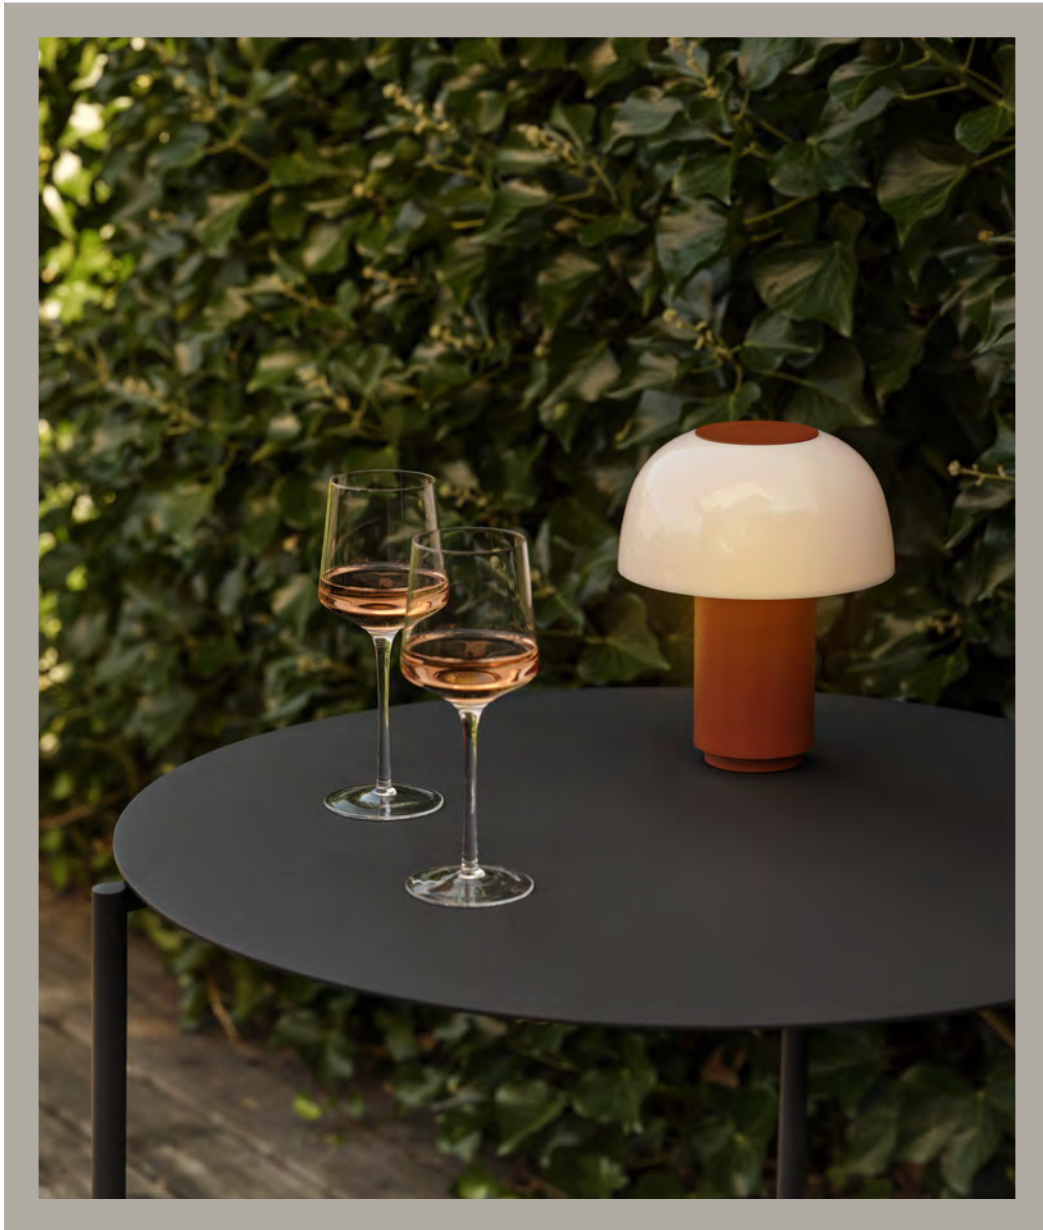

● new

Foldable fun

Here comes DISC – a novel design for the urban nomad. Strict simplicity and modern mobility dovetail here. The special thing about the range is that it all folds up in a jiffy. The unique folding system is patent pending (no 2022 70385) as an all-new way to save space. On the balcony – even a tiny one – as well as in little green oases in the garden you may not have even discovered!

DISC lets you pop out quickly with your coffee when the winter sun is shining. It's easy to make room for an extra guest at the table. In short, you get more out of life when you have more options – all year round. We're so excited!