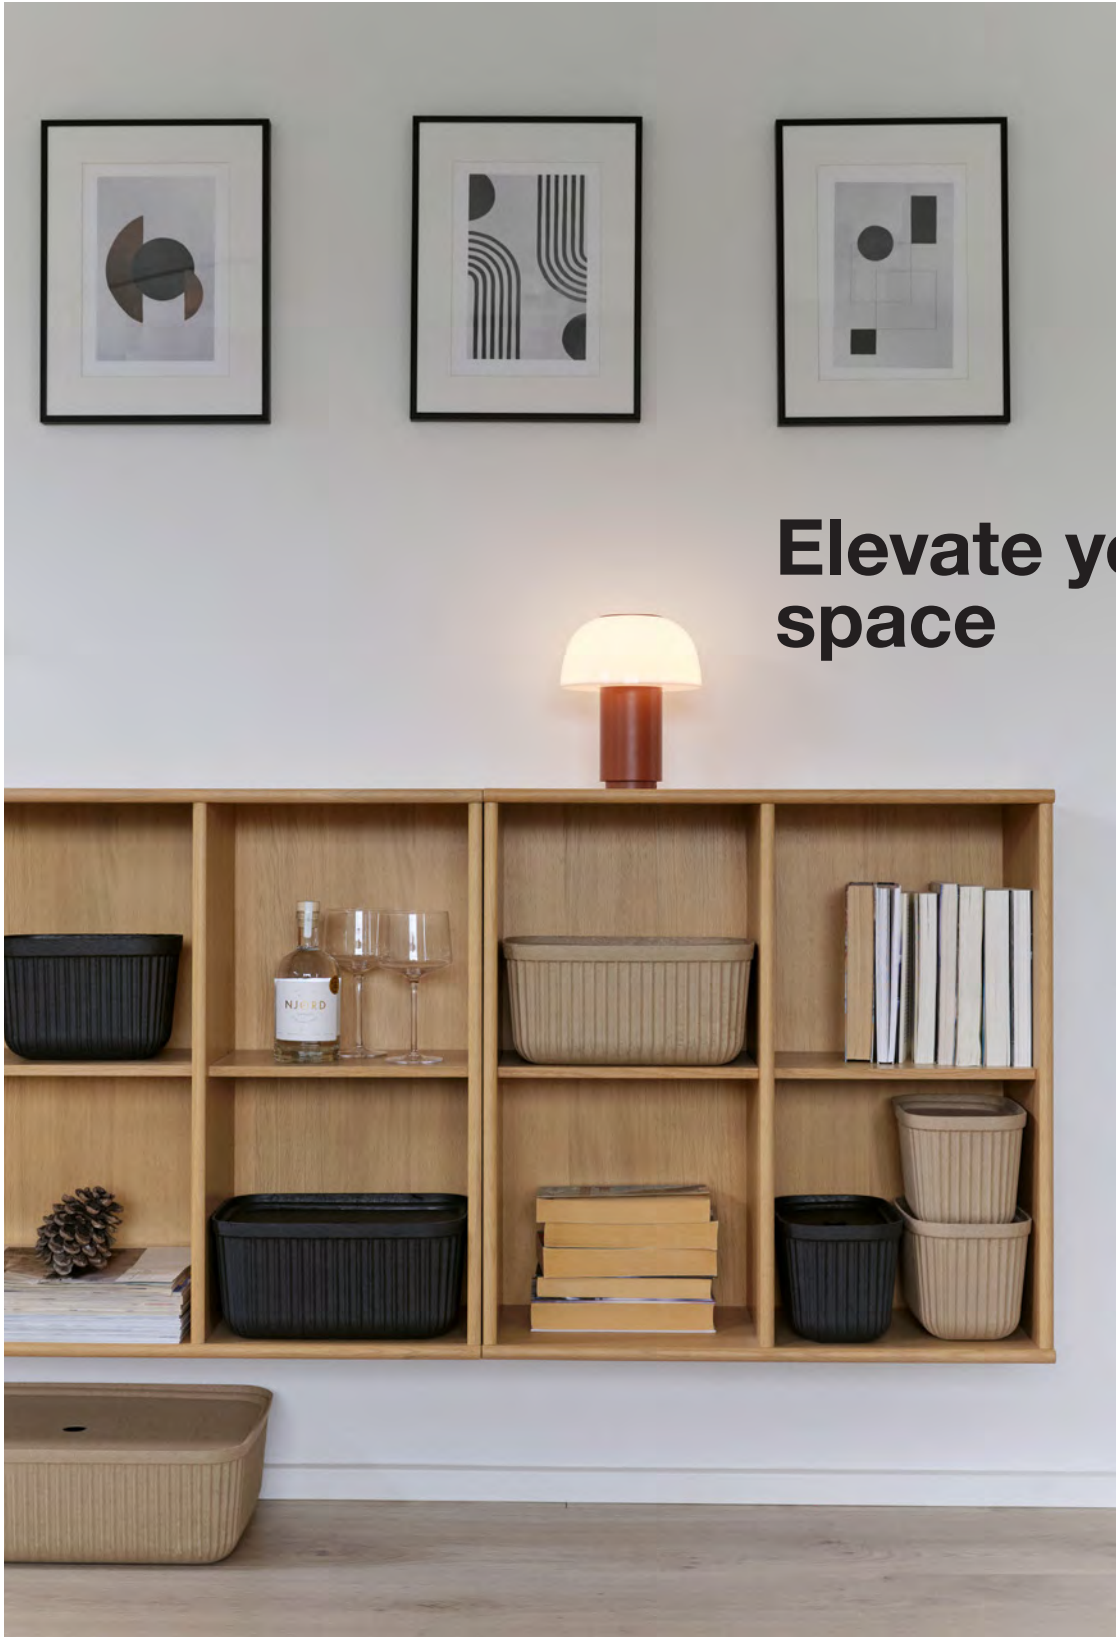

**Elevate your
space**

HARVEST MOON LAMP | Mavro//Lefèvre
PULP PAPER BOX | Hans Thyge & Co.
ROCKS COPA/GT GLASS | Mavro//Lefèvre