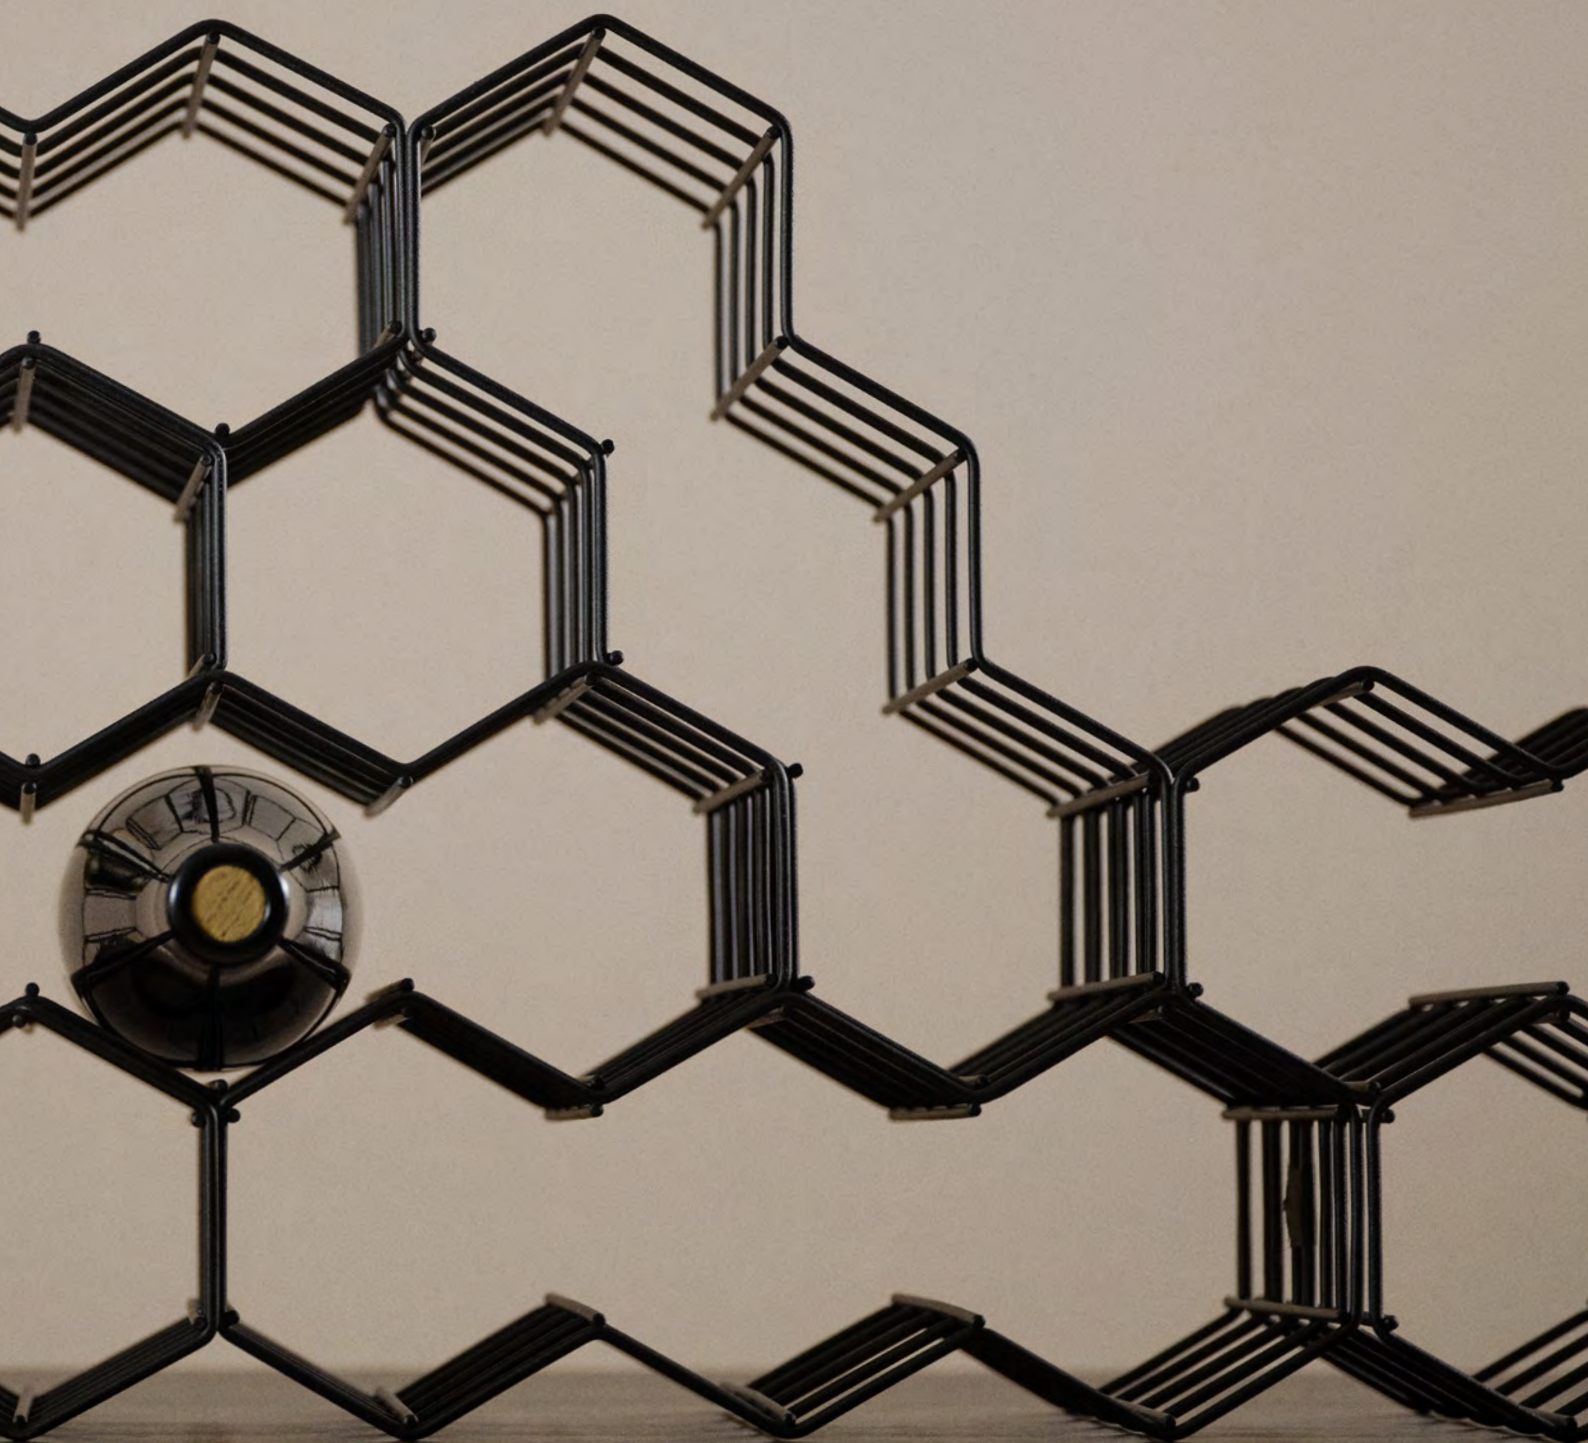

Effortless artistry

Showcase your vintage

ROCKS WINE RACK | Mavro//Lefèvre

Wine rack with room for expansion

The Mavro//Lefèvre design team that is behind the ROCKS wine racks took their inspiration from the captivating furniture universe of metal wires as a supporting element. It is characterised by a raw yet light-and-airy look that blends naturally into the décor in many places.

The ROCKS wine racks are crafted in black powder-coated steel. They are easy to put the bottles into, and it is easy to add more modules over time. You can expand horizontally or upwards, depending on space limitations in your home. Thanks to the few metal wires that hold the structure together, the styling is transparent and timeless. An excellent gift for wine lovers.

LIVING

ROCKS WINE RACK | VE2

reddot winner 2021
innovative product

reddot winner 2021

LIVING

BIRD: Luxury charmer

It's hard to resist – the charming BIRD wine stopper. On top of which an ingenious feature is integrated into the figurative design: Place BIRD in the open bottle and gently turn the beak to seal the bottle. BIRD is now available in an exclusive version in high polished forged metal for adding a groovy touch to your home bar. Matches the series' champagne stopper and corkscrew, which are also available in eye-catching polished versions. BIRD is available in Black, Warm Grey and High Gloss.