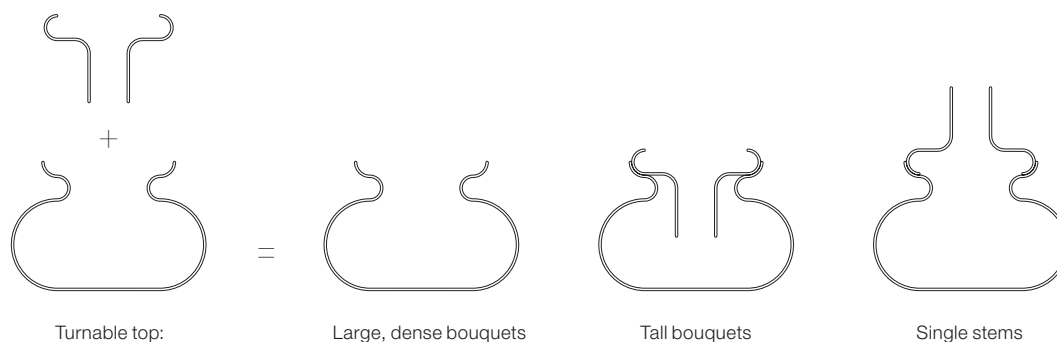

Perfect setting for **SOCIAL** dining

INU. Enjoy the moment. Every day.

LIVING

An organic embrace

Blooming beautiful at the table

The potential of the mouth-blown INU vase is crystal-clear! It's inherently beautiful and, at the same time, just the start of a multitude of flowering works of art with you as co-creator. The vase consists of two pieces, the top part being turnable. If you turn the neck down, the vase is the perfect base for tall bouquets. If you turn the neck up, it elegantly supports a few twigs or single stems. If you remove the top piece altogether, you have a beautiful organic embrace for large, dense bouquets. There's been a flourishing interest in greenery in interior design in recent years. The INU vase invites play, creativity and beautification of indoor spaces, with dried or fresh flowers. Made from coloured glass, the vase retains its beautiful colour over time.

reddot winner 2023

LIVING

Portable charm from room to room

So handy for everyday essentials!

The INU tabletop wire baskets are akin to the popular large floor baskets in the same range. They may look smaller, but their possibilities have grown! These handy tabletop baskets can be used for virtually any everyday essentials. From hair ornaments in the bathroom, to fruit and vegetables in the kitchen, or plants on the coffee table. They'll hold whatever you want to put in them.