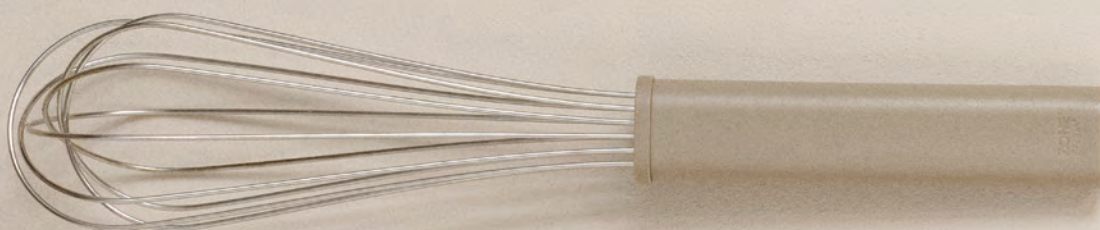

Kitchen

Singles | Timer
Lupine

Singles TOOLS

A good grip on everyday life

It's great to be able to go with the flow. That's true in life, and it's true in the kitchen. The SINGLES Kitchen Tools is our beautiful, cohesive family of everyday tools to make your life a little easier. The materials have been selected to perfectly complement the function of each product. In addition to durable PP plastic, we've also used stainless steel and FSC™-labelled beech*.