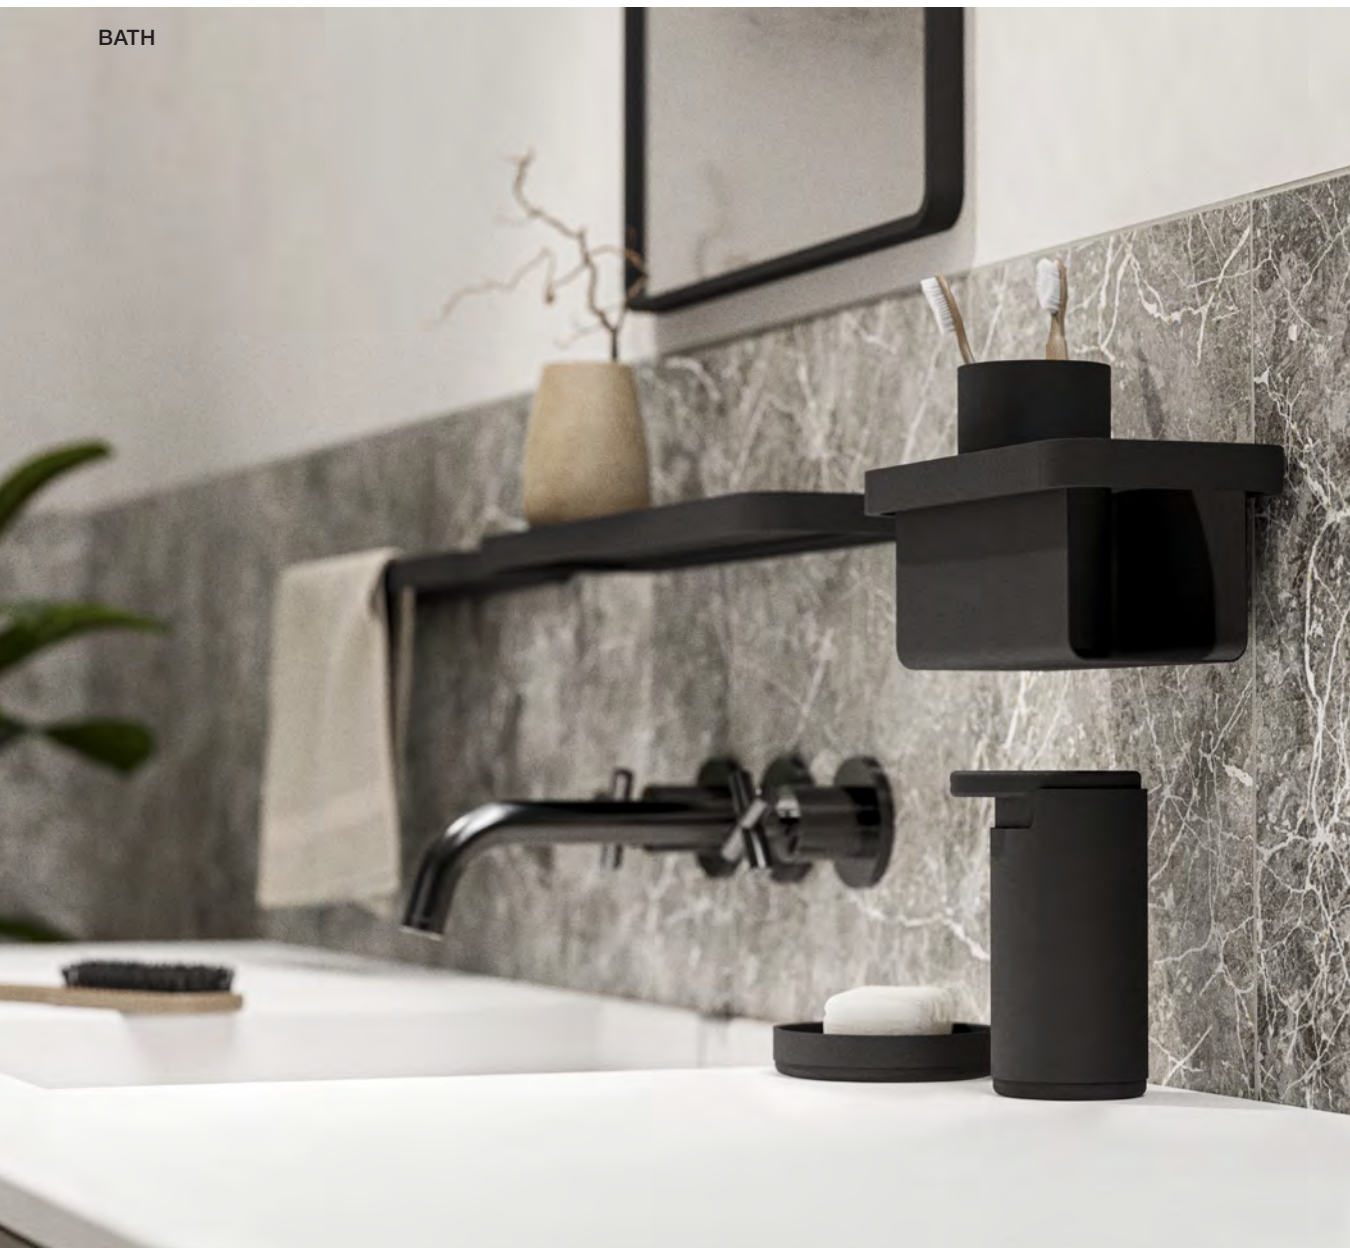

3074800

Taking bathroom interiors to new levels

Zone Denmark is launching RIM – the design brand's most comprehensive range of attractive and functional bathroom ware to date.

The exclusive and ultrasimple style has been created in collaboration with Danish designers VE2. The furnishings combine the beautiful design you want with the peace and harmony you need from your bathroom.

RIM offers you everything you need to kit out the bathroom, from mirrors and shelves to wipers and soap dispensers. All that is left to add are soft towels which you will also find at Zone Denmark.

The whole range is available in black and white and made from powder-coated aluminium, meaning they are easy to clean and built to last. Several of the products can be wall-mounted for ease of use, hygiene and clean aesthetics.

RIM:
Exclusive
and ultrasimple

Stylish shower cabinet

RIM gets your shower sorted in style. You can place shampoo, soaps and bath brushes on these two delightful "floating" shelves with concealed fittings.