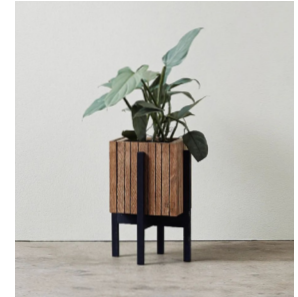

MODULARITY

Endless possibilities

SQUARELY COPENHAGEN creates endless possibilities featuring streamlined, natural and beautiful design combined with a unique self-watering technology. The modular planters, which can be combined, contain two modules; one for plants and one for water – both indoors and outdoors.

View all our collections at
[Squarely-copenhagen.com](https://squarely-copenhagen.com)

GrowON

W22 x H24 x D22 cm
Oiled or untreated oak and ash

StandON |for GrowON

W27 x H37 x D25 cm
Oiled oak or ash

GrowWIDE