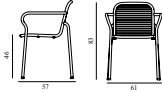

VIG ARMCHAIR

Design: Simon Legald, 2023
Duty Code: 9401790000
Made in: Denmark

Construction: The Vig series is characterized by its construction utilizing double powder-coated steel or oiled Robinia wood, both of which are renowned for their superior durability and are ideally suited to withstand the rigors of an outdoor environment. The collection is available in three different colors.

Maintenance: Clean with a damp cloth.