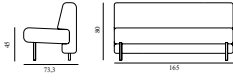

FRAME SOFA 165 CM

Design: Simon Legald, 2023
Duty Code: 9401610000
Made in: Lithuania
Price Groups: 1) Oceanic, Aquarius
2) Synergy, Remix, Main Line Flax
3) Yoredale, Canvas
4) Steelcut Trio, City Velvet
5) Hallingdal, Fiord, Divina Melange, Divina MD, Divina
6) Zero, Vidar
7) Ultra, Elle

Frame Sofa 165 cm

Colli: 1
Size & Weight: H: 80 x W: 165 x SH: 45 cm - 28.4 kg
Packing: Protected by cardboard at the ends and on the back. Outer Packing: Wrapped in recycled plastic.
Material: Frame: Combination of pine and chipboard, Filling: PU Foam, Legs: Powder-coated steel, Upholstery: See price groups.
Production time:

710701
Group 1

710702
Group 2

710703
Group 3

710704
Group 4

710705
Group 5

710706
Group 6

710707
Group 7