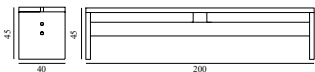

Stretch Bench 200 cm

Colli: 1

Size & Weight: H: 45 x VV: 40 x L: 200 cm - 26 kg

Packing: Brown Box - H: 12 x L: 205 x D: 42 cm - 26 kg

Material: UV Lacquered Pine.

608201
Pine