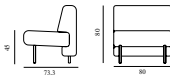

Frame Sofa 80 cm

Colli: 1
Size & Weight: H: 80 x W: 80 x SH: 45 cm - 16,1 kg
Packing: Protected by cardboard at the ends and on the back. Outer Packing: Wrapped in recycled plastic.
Material: Frame: Combination of pine and chipboard, Filling: PU Foam, Legs: Powder-coated steel, Upholstery: See price groups.
Production time:

710691
Group 1

710692
Group 2

710693
Group 3

710694
Group 4

710695
Group 5

710696
Group 6

710697
Group 7