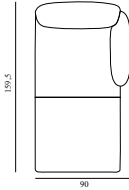

<b>Ark Modular Sofa 420 Chaise Longue Right Armrest</b>	
Colli:	1
Size & Weight:	H: 77 x W: 90 x D: 159,5 x SH: 43 cm
Packing:	Brown Box - H: 80 x L: 160,5 x D: 90,4 cm
Material:	Seat: Nozag springs, high-density foam, low-density foam and wadding, Legs and Frame: Powder-coated steel, Upholstery: See price groups.
Production time:	
710671	Group 1
710672	Group 2
710673	Group 3
710674	Group 4
710675	Group 5
710676	Group 6
710677	Group 7