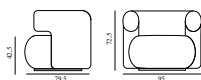

BURRA LOUNGE CHAIR

Design: Simon Legald, 2023
Duty Code: 9401390000
Made in: Poland
Price Groups: 1) Oceanic, Aquarius
2) Synergy, Remix, Main Line Flax
3) Yoredale, Canvas
4) Steelcut Trio, City Velvet
5) Hallingdal, Fiord, Divina Melange, Divina MD, Divina
6) Zero, Vidar
7) Ultra, Elle

Burra Lounge Chair	
Colli:	1
Size & Weight:	H: 72.5 x W: 95 x D: 79,5 x SH: 42,5 cm - 25 kg
Packing:	Brown Box - H: 72 x L: 105 x D: 92 cm - 28 kg
Material:	Steel, hard molded foam, and soft molded foam, Upholstery: See price groups.
Production time:	
608141	Group 1
608142	Group 2
608143	Group 3
608144	Group 4
608145	Group 5
608146	Group 6
608147	Group 7