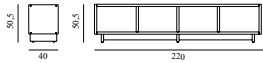

PLANK BOOKCASE LOW

Design: Simon Legald, 2023

Duty Code: 9403208000

Made in: Latvia

Construction: Plank Bookcase is designed in 100% pine wood. The pine has been coated with a UV varnish that effectively inhibits any discoloration or yellowing over extended periods. Available in three different sizes. The bookcase is delivered flat-packed, including an assembling manual.

Maintenance: Clean with a damp cloth