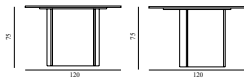

# BUE TABLE

Design: Simon Legald, 2023

Duty Code: 9403601000

Made in: Turkey

Construction: The Bue Table comprises a top plate of oak veneer and a decorative base of oak veneer formed as a triangle with round sides. The table is delivered in two separate boxes, one with the base and one with the tabletop. An assembling manual is included

## Bue Table

Colli: 1  
 Size & Weight: H: 75 x Ø: 120 cm - 66 kg  
 Packing: Tabletop: Brown Box - L: 130 x 130 x H9 cm - 23 kg. Base: Brown Box - L: 71 x 61 x H78 cm - 54 kg  
 Material: Oak veneer  
 Production time: