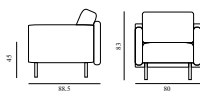

Rar Armchair	
Colli:	1
Size & Weight:	H: 81 x W: 87 x L: 79 x D: 87 x SH: 45 cm - 45,5 kg
Packing:	Protected by cardboard at the ends and on the back. Outer Packing: Wrapped in recycled plastic
Material:	Frame: Combination of pine and chipboard, Filling: PU Foam, Legs: Powder-coated steel, Upholstery: Textile or Leather.
	608241 Re-Born Dark Grey
	608242 Venezia Off-White
	608243 Omaha Leather Cognac