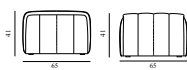

SCENE POUF SMALL

Design: Simon Legald, 2023
Duty Code: 9401610000
Made in: Lithuania
Price Groups: 1) Oceanic, Aquarius
2) Synergy, Remix, Main Line Flax
3) Yoredale, Canvas
4) Steelcut Trio, City Velvet
5) Hallingdal, Fiord, Divina Melange, Divina MD, Divina
6) Zero, Vidar
7) Ultra, Elle

Scene Pouf Small

Colli: 1
Size & Weight: H: 42 x W: 65 x D: 65 cm - 7 kg
Packing: Brown Box - H: 42,4 x L: 68,7 x D: 68,5 cm
Material: PU Foam and wadding, Upholstery: See price groups.
Production time:

608581
Group 1

608582
Group 2

608583
Group 3

608584
Group 4

608585
Group 5

608586
Group 6

608587
Group 7