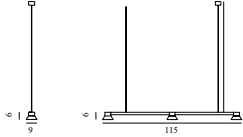

HAT LAMP LINEAR SMALL

Design: Simon Legald, 2023

Duty Code: 9405919000

Made in: China

Construction: Hat Linear Lamp is a LED pendant lamp that comprises a body of painted steel with conical lamp caps in painted aluminum attached to it. Each lamp cap is fitted with spots that emit a pleasant, direct light. The lamp is provided with 4 m steel wires and a 4 m textile cord and a painted steel canopy, each color-coordinated with the body. Hat Linear Lamp has a two-touch dimmer, one for brightness and one for color temperature. Available in two different sizes. The smaller version has 3 light sources and the bigger one has 4 light sources.

Maintenance: Clean with a damp cloth. Avoid the use of all-purpose cleaners and other degreasing detergents.

Hat Lamp Linear Small AU

Colli:

1

Size & Weight:

H: 6 x W: 9 x L: 115 cm - 2,2 kg

Packing:

Brown Box - H: 18 x L: 120 x D: 18 cm - 3,5 kg

Material:

Aluminum, Steel, Acrylic (PMMA).

Light Source:

Comes with 3 LED PCBa light sources (LED 5W) that encompass a color temperature scale spectrum between 2700K and 6500K. Dimmable.

608347

Black

608348

Warm Grey