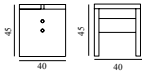

SCULP COFFEE TABLE LARGE

Design: Simon Legald, 2023

Duty Code: 9403601000

Made in: Italy

Construction: The Sculp Coffee Table is made of 100% solid ash wood and is available in two different sizes. The large version has four legs, while the smaller version has three legs. The table is delivered with its legs and tabletop components separated.

An assembling manual is included.

Maintenance: Clean with a damp cloth.

Sculp Coffee Table Large

Colli: 1
Size & Weight: H: 47 x L: 109 x D: 64 cm
Packing: Brown Box - H: 10 x L: 103 x D: 76,8 cm
Material: Stained ash.

608236
Brown Stained Ash

STRETCH STOOL 40 CM

Design: Simon Legald, 2023

Duty Code: 9403601000

Made in: Latvia

Construction: The Stretch Bench is made of 100% pine. The pine material has been coated with a UV varnish that effectively inhibits any discoloration or yellowing over extended periods. Stretch Bench comes in three different sizes, from a small stool size to a long 200cm bench. Comes flat-packed

Maintenance: Clean with a damp cloth.

Stretch Stool 40 cm

Colli: 1
Size & Weight: H: 45 x W: 40 x L: 40 cm - 9 kg
Packing: Brown Box - H: 13,5 x L: 47,5 x D: 43 cm - 9,5 kg
Material: UV Lacquered Pine

608202
Pine