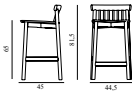

Pind Barstool 65 cm

Colli: 1
Size & Weight: H: 81,5 x W: 44,5 x D: 45 x SH: 65 cm
Packing: Brown Box - H: 84,5 x L: 48 x D: 48,5 cm
Material: Lacquered Ash or Stained & Laquered Ash (Black & Brown)