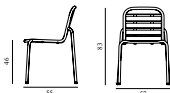

## Vig Chair Robinia

Colli: 1  
Size & Weight: H: 83 x W: 57 x D: 55 x SH: 46 cm - 8,5 kg  
Packing: Brown Box - H: 85 x L: 62 x D: 60 cm - 10,5 kg  
Material: Frame: Double powder-coated steel. Wooden slats: Oiled Robinia wood  
Production time: