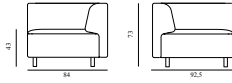

REDO MODULAR SOFA 150 ARMREST/CORNER

Design: Simon Legald, 2023
Duty Code: 9401610000
Made in: Lithuania
Price Groups: 1) Oceanic, Aquarius
2) Synergy, Remix, Main Line Flax
3) Yoredale, Canvas
4) Steelcut Trio, City Velvet
5) Hallingdal, Fiord, Divina Melange, Divina MD, Divina
6) Zero, Vidar
7) Ultra, Elle

Redo Modular Sofa 150 Armrest/Corner Oak

Colli: 1
Size & Weight: H: 73 x W: 92,5 x D: 92,5 x SH: 43 cm - 34,2 kg
Packing: Protected by cardboard at the ends and on the back. Outer Packing: Wrapped in recycled plastic.
Material: Frame: Combination of pine and chipboard, Filling: PU Foam, Legs: Oak, Upholstery: See price groups.
Production time:

710741
Group 1

710742
Group 2

710743
Group 3

710744
Group 4

710745
Group 5

710746
Group 6

710747
Group 7