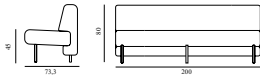

FRAME SOFA 200 CM

Design: Simon Legald, 2023
Duty Code: 9401610000
Made in: Lithuania
Price Groups: 1) Oceanic, Aquarius
2) Synergy, Remix, Main Line Flax
3) Yoredale, Canvas
4) Steelcut Trio, City Velvet
5) Hallingdal, Fiord, Divina Melange, Divina MD, Divina
6) Zero, Vidar
7) Ultra, Elle

Frame Sofa 200 cm

Colli: 1
Size & Weight: H: 80 x W: 200 x SH: 45 cm - 34.5 kg
Packing: Protected by cardboard at the ends and on the back. Outer Packing: Wrapped in recycled plastic.
Material: Frame: Combination of pine and chipboard, Filling: PU Foam, Legs: Powder-coated steel, Upholstery: See price groups.
Production time:

710711
Group 1

710712
Group 2

710713
Group 3

710714
Group 4

710715
Group 5

710716
Group 6

710717
Group 7