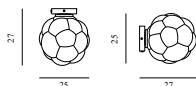

BUBBA LAMP Ø42

Design: Yuchen Wu, 2023
Duty Code: 9405919000
Made in: China

Construction: The Bubba series includes a pendant lamp and a ceiling/wall lamp in two different sizes each. The lamp shade is made of matte etched opal glass. The ceiling/wall version comes with a mounting ring in aluminum and a ceiling canopy in white painted steel. It can be installed directly to the power outlet (hardwired) or by using a power cord via the outlet hole on the canopy. Please note that the large ceiling/wall lamp is only recommended to be used in the ceiling, as it too heavy for the wall canopy and mounting bracket. If it is hardwired the hole is sealed with a silicone plug. The pendant version comes with a 4 m textile cord and a white canopy in plastic. External power cord and light source not included.

Maintenance: Clean with a damp cloth. Avoid the use of all-purpose cleaners and other degreasing detergents. Make sure to turn off the power, while cleaning.

Bubba Lamp Ø42 AU

Colli:	1
Size & Weight:	H: 41 x Ø: 42 cm - 3,1 kg
Packing:	Brown Box - H: 51 x L: 51 x D: 51 cm - 6,5 kg
Material:	Glass, Aluminum, Steel.
Light Source:	EU E27 Ø60 8W bulbs (LED) recommended. All bulbs can be purchased separately.

608308
White

BUBBA LAMP CEILING/WALL Ø25

Design: Yuchen Wu, 2023
Duty Code: 9405919000
Made in: China