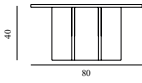

EDGE COFFEE TABLE LARGE

Design: Simon Legald, 2023

Duty Code: 9403890000

Made in: Turkey

Construction: The Edge Coffee Table is made of 100% travertine. It is available in two different sizes. The table comes flat-packed. Simple and intuitive to assemble without the use of any screws or tools.

Maintenance: Clean with damp cloth. Use a PH-neutral cleaning product. Please be aware that sharp objects can leave marks.

Edge Coffee Table Large

Colli: 1
Size & Weight: H: 40 x W: 80 x D: 80 cm - 65 kg
Packing: Brown Box - H: 58 x L: 88 x D: 88 cm - 100 kg
Material: Travertine