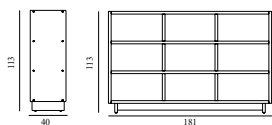

PLANK BOOKCASE HIGH

Design: Simon Legald, 2023
Duty Code: 9403208000
Made in: Latvia
Construction: Plank Bookcase is designed in 100% pine wood. The pine has been coated with a UV varnish that effectively inhibits any discoloration or yellowing over extended periods. Available in three different sizes. The bookcase is delivered flat-packed, including an assembling manual.
Maintenance: Clean with a damp cloth

Plank Bookcase High	
Colli:	1
Size & Weight:	H: 113 x W: 40 x L: 181 cm - 67 kg
Packing:	Box 1: Brown Box - L: 184 x B 45 x H 11 cm - 32.5 kg, Box 2: Brown Box - L 179 x B 42 x H 13 cm - 35 kg
Material:	UV Lacquered Pine
Production time:	
	608232 Pine

POLE BARSTOOL 65 CM

Design: Simon Legald, 2023
Duty Code: 9401800000
Made in: Denmark
Construction: The Pole Barstool comprises a powder-coated steel tube with a smaller tube footrest and a circular seat made from pine wood. Delivered assembled.
Maintenance: Clean with a damp cloth.