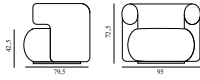

BURRA LOUNGE CHAIR W. RETURN

Design: Simon Legald, 2023
Duty Code: 9401390000
Made in: Poland
Price Groups: 1) Oceanic, Aquarius
2) Synergy, Remix, Main Line Flax
3) Yoredale, Canvas
4) Steelcut Trio, City Velvet
5) Hallingdal, Fiord, Divina Melange, Divina MD, Divina
6) Zero, Vidar
7) Ultra, Elle

Burra Lounge Chair W. Return

Colli: 1
Size & Weight: H: 72,5 x W: 95 x D: 79,5 x SH: 42,5 cm - 25 kg
Packing: Brown Box - H: 72 x L: 105 x D: 92 cm - 28 kg
Material: Steel, hard molded foam, and soft molded foam, Upholstery: See price groups.
Production time:

608151
Group 1

608152
Group 2

608153
Group 3

608154
Group 4

608155
Group 5

608156
Group 6

608157
Group 7

CELLU TABLE LAMP

Design: Simon Legald, 2023
Duty Code: 9405299090
Made in: China
Construction: Cellu Lamp comprises a lampshade made from polypropylene that rests on a powder coated aluminum stem and powder coated steel base. The leg and base come in complementary color combinations. Cellu comes as a table lamp and a floor lamp.
Maintenance: Clean with a damp cloth. Avoid the use of all-purpose cleaners and other degreasing detergents.

Cellu Table Lamp AU

Colli: 1
Size & Weight: H: 35 x Ø: 27 cm - 2,3 kg
Packing: Gift Box - 3,58 kg
Material: Lamp shade: PP, Body stand, Aluminum, Base: Steel.
Light Source: E27 8W bulbs (LED) recommended. Bulb is not included.

608451
White

608452
Cream

608453
Light Green

608454
Light Blue