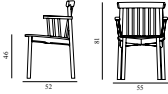

PIND ARMCHAIR

Design: Simon Legald, 2023
Duty Code: 9401690000
Made in: Italy
Construction: Pind Chair is crafted from solid ash with an ash veneer seat. It is offered in three variants, a chair, an armchair, and a barstool with two height options to choose from. The Pind Chair is available in three hues: Brown (stained and lacquered), Black (painted and lacquered), and Ash (lacquered). The chair is delivered assembled.
Maintenance: Clean with a damp cloth.

Pind Armchair

Colli: 1
Size & Weight: H: 81 x W: 55 x D: 52 x SH: 46 cm
Packing: Brown Box - H: 84 x L: 58 x D: 54,5 cm
Material: Lacquered Ash or Stained & Laquered Ash (Black & Brown)