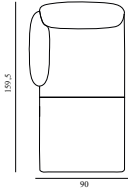

ARK MODULAR SOFA 400 CHAISE LONGUE LEFT ARMREST

Design: Simon Legald, 2022
Duty Code: 9401710000
Made in: Poland
Price Groups: 1) Oceanic, Aquarius
2) Synergy, Remix, Main Line Flax
3) Yoredale, Canvas
4) Steelcut Trio, City Velvet
5) Hallingdal, Fiord, Divina Melange, Divina MD, Divina
6) Zero, Vidar
7) Ultra, Elle

Ark Modular Sofa 400 Chaise Longue Left Armrest

Colli: 1
Size & Weight: H: 77 x W: 90 x D: 159,5 x SH: 43 cm
Packing: Brown Box - H: 80 x L: 160,5 x D: 90,4 cm
Material: Seat: Nozag springs, high-density foam, low-density foam and wadding, Legs and Frame: Powder-coated steel, Upholstery: See price groups.

Production time:

710661
Group 1

710662
Group 2

710663
Group 3

710664
Group 4

710665
Group 5

710666
Group 6

710667
Group 7