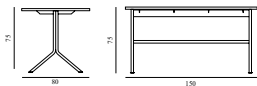

KIP DESK

Design: Simon Legald, 2023
Duty Code: 9403601000
Made in: Croatia
Construction: Kip Desk comprises a powder-coated steel frame with a top plate of solid wood coated with a UV lacquer. Kip comes flat-packed and is easily assembled. An assembly manual is included.
Maintenance: Clean with a damp cloth

Kip Desk Black

Colli: 1
Size & Weight: H: 75 x W: 150 x D: 80 cm
Packing: Frame Box 1: Brown Box - L: 69 x B: 69 x H14 cm. Frame Box 2: Brown Box - L: 134 x B 47 x H5 cm. Tabletop: Brown Box - L 152 x B 82 x H7 cm
Material: UV Lacquered Pine, Powder Coated Steel.
Production time:

	608270 Pine
	608271 Dark Brown
	608272 Oak