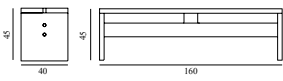

STRETCH BENCH 160 CM

Design: Simon Legald, 2023

Duty Code: 9403601000

Made in: Latvia

Construction: The Stretch Bench is made of 100% pine. The pine material has been coated with a UV varnish that effectively inhibits any discoloration or yellowing over extended periods. Stretch Bench comes in three different sizes, from a small stool size to a long 200cm bench. Comes flat-packed

Maintenance: Clean with a damp cloth.

Stretch Bench 160 cm

Colli: 1

Size & Weight: H: 45 x VV: 40 x L: 160 cm - 22 kg

Packing: Brown Box - H: 12 x L: 160,6 x D: 42 cm - 22 kg

Material: UV Lacquered Pine

608200
Pine

STRETCH BENCH 200 CM

Design: Simon Legald, 2023

Duty Code: 9403601000

Made in: Latvia

Construction: The Stretch Bench is made of 100% pine. The pine material has been coated with a UV varnish that effectively inhibits any discoloration or yellowing over extended periods. Stretch Bench comes in three different sizes, from a small stool size to a long 200cm bench. Comes flat-packed

Maintenance: Clean with a damp cloth.