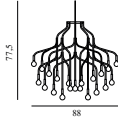

VEKST LAMP LARGE

Design: Simon Legald, 2023

Duty Code: 9405199090

Made in: China

Construction: The Vekst pendant lamps are provided with a 4-meter black textile cord, a 4-meter steel wire, and a black ceiling canopy in powder-coated steel. The arms are crafted of powder-coated steel in black and fitted with a bulb at the end. The bulb is surrounded by a sphere of etched opal glass. The pendant lamps are dimmable and come in two different sizes. The Vekst Wall Lamp comes with a black canopy in powder-coated steel. The wall lamp is installed directly to the power outlet (hardwired). The arms are crafted of powder-coated steel in black and fitted with a bulb at the end. The bulb is surrounded by a sphere of etched opal glass. The wall lamp is not dimmable.

Maintenance: Clean with a damp cloth. Avoid the use of all-purpose cleaners and other degreasing detergents.