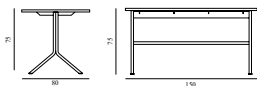

Kip Desk Grey

Colli: 1
Size & Weight: H: 75 x W: 150 x D: 80 cm
Packing: Frame Box 1: Brown Box - L: 69 x B: 69 x H14 cm. Frame Box 2: Brown Box - L: 134 x B 47 x H5 cm. Tabletop: Brown Box - L 152 x B 82 x H7 cm
Material: UV Lacquered Pine, Powder Coated Steel.
Production time:

	608273 Pine
	608274 Dark Brown
	608275 Oak