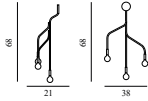

VEKST WALL LAMP

Design: Simon Legald, 2023

Duty Code: 9405199090

Made in: China

Construction: The Vekst pendant lamps are provided with a 4-meter black textile cord, a 4-meter steel wire, and a black ceiling canopy in powder-coated steel. The arms are crafted of powder-coated steel in black and fitted with a bulb at the end. The bulb is surrounded by a sphere of etched opal glass. The pendant lamps are dimmable and come in two different sizes. The Vekst Wall Lamp comes with a black canopy in powder-coated steel. The wall lamp is installed directly to the power outlet (hardwired). The arms are crafted of powder-coated steel in black and fitted with a bulb at the end. The bulb is surrounded by a sphere of etched opal glass. The wall lamp is not dimmable.

Maintenance: Clean with a damp cloth. Avoid the use of all-purpose cleaners and other degreasing detergents.