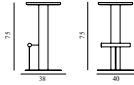

POLE BARSTOOL 75 CM

Design: Simon Legald, 2023
Duty Code: 9401800000
Made in: Denmark
Construction: The Pole Barstool comprises a powder-coated steel tube with a smaller tube footrest and a circular seat made from pine wood. Delivered assembled.
Maintenance: Clean with a damp cloth.

Pole Barstool 75 cm	
Colli:	1
Size & Weight:	H: 75 x Ø: 40 cm - 16,4 kg
Packing:	Brown Box - H: 76 x L: 40,2 x D: 40,2 cm - 18,4 kg
Material:	Frame: Powder coated steel, Seat: Pine.
	608573 Pine /Black
	608574 Pine /Grey
	608575 Pine /Sand

RAR ARMCHAIR

Design: Simon Legald, 2023
Duty Code: 9401610000
Made in: Lithuania
Construction: The Rar Collection is made of high-quality PU foam with a wooden reinforcement structure inside. The legs are made from powder-coated steel. The collection comprises an armchair, a 2 seater sofa, and a 3 seater sofa, all with the same simplistic, timeless design language. Textile or leather upholstery.
Maintenance: Textile: Clean with textile or upholstery cleaner. Leather: Clean with a damp cloth. Use warm water with soap flakes. Frequent vacuuming with a soft fitting is recommended for both textile and leather to preserve color and appearance.