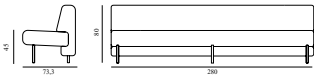

FRAME SOFA 280 CM

Design: Simon Legald, 2023
Duty Code: 9401610000
Made in: Lithuania
Price Groups: 1) Oceanic, Aquarius
2) Synergy, Remix, Main Line Flax
3) Yoredale, Canvas
4) Steelcut Trio, City Velvet
5) Hallingdal, Fiord, Divina Melange, Divina MD, Divina
6) Zero, Vidar
7) Ultra, Elle

Frame Sofa 280 cm

Colli: 1
Size & Weight: H: 80 x W: 280 x SH: 45 cm - 46 kg
Packing: Protected by cardboard at the ends and on the back. Outer Packing: Wrapped in recycled plastic.
Material: Frame: Combination of pine and chipboard, Filling: PU Foam, Legs: Powder-coated steel, Upholstery: See price groups.
Production time:

710721
Group 1

710722
Group 2

710723
Group 3

710724
Group 4

710725
Group 5

710726
Group 6

710727
Group 7

FYR STOOL

Design: Yuchen Wu, 2023
Duty Code: 9403601000
Made in: Latvia
Construction: Fyr Stool is made of 100% solid pine wood. The stool is delivered assembled.
Maintenance: Clean with a damp cloth.