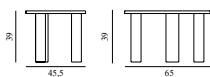

Sculp Coffee Table Small	
Colli:	1
Size & Weight:	H: 39 x L: 65 x D: 45,5 cm
Packing:	Brown Box - H: 10 x L: 68 x D: 47 cm
Material:	Stained ash.
	608235 Brown Stained Ash