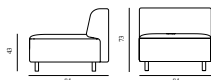

Redo Modular Sofa 110 Center Oak

Colli: 1
Size & Weight: H: 73 x W: 84 x D: 92,5 x SH: 43 cm - 24,3 kg
Packing: Protected by cardboard at the ends and on the back. Outer Packing: Wrapped in recycled plastic.
Material: Frame: Combination of pine and chipboard, Filling: PU Foam, Legs: Oak, Upholstery: See price groups.
Production time:

710731
Group 1

710732
Group 2

710733
Group 3

710734
Group 4

710735
Group 5

710736
Group 6

710737
Group 7