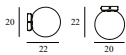

PIND BARSTOOL 75 CM

Design: Simon Legald, 2023
Duty Code: 9401690000
Made in: Italy
Construction: Pind Chair is crafted from solid ash with an ash veneer seat. It is offered in three variants, a chair, an armchair, and a barstool with two height options to choose from. The Pind Chair is available in three hues: Brown (stained and lacquered), Black (painted and lacquered), and Ash (lacquered). The chair is delivered assembled.
Maintenance: Clean with a damp cloth.

Pind Barstool 75 cm

Colli: 1
Size & Weight: H: 91,5 x W: 44 x D: 45 x SH: 75 cm
Packing: Brown Box - H: 94,5 x L: 48 x D: 48,5 cm
Material: Lacquered Ash or Stained & Laquered Ash (Black & Brown)

608480
Ash

608481
Brown Stained Ash

608482
Black Stained Ash

PIX LAMP CEILING/WALL Ø20

Design: Simon Legald, 2023
Duty Code: 9405199090
Made in: Italy
Construction: The Pix Ceiling/Wall Lamp comes with a wall/ceiling canopy in silver-painted steel. The lamp can be installed directly to the power outlet (hardwired) or by using a power cord via a hole located on the side of the canopy. If the lamp is hardwired, the hole is sealed with a silicon plug. The lampshade is made of 100% Low Density Polyethylene Industrial Waste. The light source is not included.
Maintenance: Clean with a damp cloth. Avoid the use of all-purpose cleaners and other degreasing detergents. Make sure to turn off the power while cleaning.

Pix Lamp Ceiling/Wall Ø20 cm AU

Colli: 1
Size & Weight: D: 22,3 x Ø: 20 cm - 7,9 kg
Packing: Brown Box - H: 29,9 x L: 20 x D: 20 cm - 10,15 kg
Material: 100% Low Density Polyethylene Industrial Waste, Steel, Aluminum.
Light Source: E27 Ø30 L125 3W 240V LED bulb. Please note that the bulb must have a diameter of max 30 mm. All bulbs can be purchased separately.
Production time:

608412
White