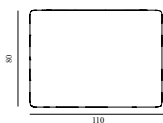

ARK MODULAR SOFA 700 POUF

Design: Simon Legald, 2022
Duty Code: 9401710000
Made in: Poland
Price Groups: 1) Oceanic, Aquarius
2) Synergy, Remix, Main Line Flax
3) Yoredale, Canvas
4) Steelcut Trio, City Velvet
5) Hallingdal, Fiord, Divina Melange, Divina MD, Divina
6) Zero, Vidar
7) Ultra, Elle

Ark Modular Sofa 700 Pouf	
Colli:	1
Size & Weight:	H: 43 x W: 110 x D: 80 cm
Packing:	Brown Box - H: 46,5 x L: 118,5 x D: 86,5 cm
Material:	Seat: Nozag springs, high-density foam, low-density foam and wadding. Legs and Frame: Powder-coated steel, Upholstery: See price groups.
Production time:	
710681	Group 1
710682	Group 2
710683	Group 3
710684	Group 4
710685	Group 5
710686	Group 6
710687	Group 7

BIT STOOL MINIATURE

Design: Simon Legald, 2023
Duty Code: 9403700000
Made in: Italy
Construction: Bit Stool Miniature is made using a rotational molding technique with flexible thermoplastic 100% Low Density Polyethylene Industrial Waste (LDPE).
Maintenance: Clean with a damp cloth.

Bit Stool Miniature	
Colli:	2
Size & Weight:	H: 8,2 x Ø: 7 cm - 0,09 kg
Packing:	Brown bag; H: 22,8 x W: 16,2 x D: 7 cm Weight incl bag: 0,148 kg
Material:	(LDPE) 100% Low Density Polyethylene Industrial Waste.
	607990 White
	607991 Black
	607992 White Multi
	607993 Black Multi