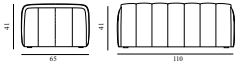

SCENE POUF LARGE

Design: Simon Legald, 2023
Duty Code: 9401610000
Made in: Lithuania
Price Groups: 1) Oceanic, Aquarius
2) Synergy, Remix, Main Line Flax
3) Yoredale, Canvas
4) Steelcut Trio, City Velvet
5) Hallingdal, Fiord, Divina Melange, Divina MD, Divina
6) Zero, Vidar
7) Ultra, Elle

Scene Pouf Large	
Colli:	1
Size & Weight:	H: 42 x W: 110 x D: 65 cm - 12 kg
Packing:	Brown Box - H: 42,4 x L: 104,5 x D: 68,7 cm
Material:	PU Foam and wadding, Upholstery: See price groups.
Production time:	
608591	Group 1
608592	Group 2
608593	Group 3
608594	Group 4
608595	Group 5
608596	Group 6
608597	Group 7

SCULP COFFEE TABLE SMALL

Design: Simon Legald, 2023
Duty Code: 9403601000
Made in: Italy
Construction: The Sculp Coffee Table is made of 100% solid ash wood and is available in two different sizes. The large version has four legs, while the smaller version has three legs. The table is delivered with its legs and tabletop components separated. An assembling manual is included.
Maintenance: Clean with a damp cloth.