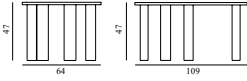

SCULP COFFEE TABLE LARGE

Design: Simon Legald, 2023

Duty Code: 9403601000

Made in: Italy

Construction: The Sculp Coffee Table is made of 100% solid ash wood and is available in two different sizes. The large version has four legs, while the smaller version has three legs. The table is delivered with its legs and tabletop components separated.

An assembling manual is included.

Maintenance: Clean with a damp cloth.

Sculp Coffee Table Large

Colli: 1
Size & Weight: H: 47 x L: 109 x D: 64 cm
Packing: Brown Box - H: 10 x L: 103 x D: 76,8 cm
Material: Stained ash.

608236
Brown Stained Ash

STRETCH STOOL 40 CM

Design: Simon Legald, 2023

Duty Code: 9403601000

Made in: Latvia

Construction: The Stretch Bench is made of 100% pine. The pine material has been coated with a UV varnish that effectively inhibits any discoloration or yellowing over extended periods. Stretch Bench comes in three different sizes, from a small stool size to a long 200cm bench. Comes flat-packed

Maintenance: Clean with a damp cloth.