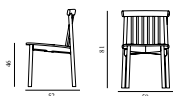

Pind Chair

Colli: 1
Size & Weight: H: 81 x W: 50 x D: 52 x SH: 46 cm
Packing: Brown Box - H: 84 x L: 53 x D: 54,5 cm
Material: Lacquered Ash or Stained & Laquered Ash (Black & Brown)

608471
Ash

608472
Brown Stained Ash

608473
Black Stained Ash