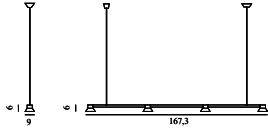

HAT LAMP LINEAR LARGE

Design: Simon Legald, 2023

Duty Code: 9405919000

Made in: China

Construction: Hat Lamp is a pendant lamp with a powder-coated aluminum lamp shade. It is available in two different colors, Black and Warm Grey. The inner side of the lamp shade is painted white. The pendant is provided with a 4 m textile cord that matches the color of the lamp shade. It comes with a canopy in plastic, a black one for the black version, and a white one for the grey version. The socket fixing for the bulb is inside the lamp shade.

Maintenance: Clean with a damp cloth. Avoid the use of all-purpose cleaners and other degreasing detergents.

Hat Lamp Linear Large AU

Colli: 1

Size & Weight: H: 6 x W: 9 x L: 167 cm - 3,5 kg

Packing: Brown Box - H: 18 x L: 172,5 x D: 18 cm - 3,5 kg

Material: Aluminum, Steel, Acrylic (PMMA).

Light Source: Comes with 3 LED PCBa light sources (LED 5W) that encompass a color temperature scale spectrum between 2700K and 6500K. Dimmable.

608349
Black

608350
Warm Grey