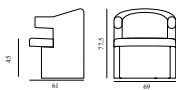

Burra Chair

Colli: 1
Size & Weight: H: 77,5 x W: 69 x D: 61 x SH: 45 cm - 15 kg
Packing: Brown Box - H: 84 x L: 73 x D: 64 cm - 17,5 kg
Material: Molded veneer and PU Foam, Upholstery: See price groups.
Production time:

608131
Group 1

608132
Group 2

608133
Group 3

608134
Group 4

608135
Group 5

608136
Group 6

608137
Group 7