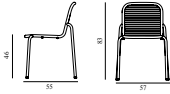

VIG CHAIR

Design: Simon Legald, 2023

Duty Code: 9401690000

Made in: Denmark

Construction: The Vig series is characterized by its construction utilizing double powder-coated steel or oiled Robinia wood, both of which are renowned for their superior durability and are ideally suited to withstand the rigors of an outdoor environment. The collection is available in three different colors.

Maintenance: Clean with a damp cloth.