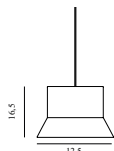

HAT LAMP LARGE

Design: Simon Legald, 2023

Duty Code: 9405919000

Made in: China

Construction: Hat Lamp is a pendant lamp with a powder-coated aluminum lamp shade. It is available in two different colors, Black and Warm Grey. The inner side of the lamp shade is painted white. The pendant is provided with a 4 m textile cord that matches the color of the lamp shade. It comes with a canopy in plastic, a black one for the black version, and a white one for the grey version. The socket fixing for the bulb is inside the lamp shade.

Maintenance: Clean with a damp cloth. Avoid the use of all-purpose cleaners and other degreasing detergents.

Hat Lamp Large AU

Colli:

Size & Weight:

Packing:

Material:

Light Source:

I

H: 20 x Ø: 19 cm - 6,6 kg

Brown Box - H: 25,5 x L: 25,5 x D: 28,5 cm - 8,2 kg

Aluminum.

EU E27 8W (LED) recommended. Bulb is not included, but can be purchased separately.