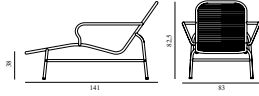

VIG CHAISE LONGUE

Design: Simon Legald, 2023

Duty Code: 9401790000

Made in: Denmark

Construction: The Vig series is characterized by its construction utilizing double powder-coated steel or oiled Robinia wood, both of which are renowned for their superior durability and are ideally suited to withstand the rigors of an outdoor environment. The collection is available in three different colors.

Maintenance: Clean with a damp cloth.

Vig Chaise Longue

Colli: 1
Size & Weight: H: 82,5 x W: 83 x L: 141 x SH: 38 cm - 18,5 kg
Packing: Brown Box - H: 83 x L: 145 x D: 85 cm - 21,5 kg
Material: Double powder-coated steel
Production time:

608040
Black

608041
Grey

608042
Dark Green

VIG BENCH

Design: Simon Legald, 2023

Duty Code: 9401790000

Made in: Denmark

Construction: The Vig series is characterized by its construction utilizing double powder-coated steel or oiled Robinia wood, both of which are renowned for their superior durability and are ideally suited to withstand the rigors of an outdoor environment. The collection is available in three different colors.

Maintenance: Clean with a damp cloth.