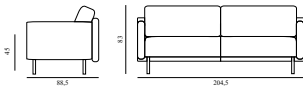

RAR SOFA 2 SEATER

Design: Simon Legald, 2023
Duty Code: 9401610000
Made in: Lithuania

Construction: The Rar Collection is made of high-quality PU foam with a wooden reinforcement structure inside. The legs are made from powder-coated steel. The collection comprises an armchair, a 2 seater sofa, and a 3 seater sofa, all with the same simplistic, timeless design language. Textile or leather upholstery.

Maintenance: Textile: Clean with textile or upholstery cleaner. Leather: Clean with a damp cloth. Use warm water with soap flakes. Frequent vacuuming with a soft fitting is recommended for both textile and leather to preserve color and appearance.

Rar Sofa 2 Seater

Colli: 1
Size & Weight: H: 81 x W: 87 x L: 170,5 x D: 87 x SH: 45,5 cm - 47,6 kg
Packing: Protected by cardboard at the ends and on the back. Outer Packing: Wrapped in recycled plastic
Material: Frame: Combination of pine and chipboard, Filling: PU Foam, Legs: Powder-coated steel, Upholstery: Textile or Leather.

RAR SOFA 3 SEATER

Design: Simon Legald, 2023
Duty Code: 9401610000
Made in: Lithuania

Construction: The Rar Collection is made of high-quality PU foam with a wooden reinforcement structure inside. The legs are made from powder-coated steel. The collection comprises an armchair, a 2 seater sofa, and a 3 seater sofa, all with the same simplistic, timeless design language. Textile or leather upholstery.

Maintenance: Textile: Clean with textile or upholstery cleaner. Leather: Clean with a damp cloth. Use warm water with soap flakes. Frequent vacuuming with a soft fitting is recommended for both textile and leather to preserve color and appearance.

Rar Sofa 3 Seater