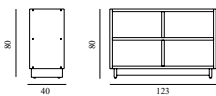

Plank Bookcase Medium

Colli: 1
Size & Weight: H: 80 x W: 40 x L: 123 cm - 40 kg
Packing: Box 1: Brown Box - L: 219 x B 42 x H 9 cm - 28 kg. Box 2: Brown Box - L 91 x B 42 x H 10.5 cm - 12.5 kg
Material: UV Lacquered Pine.
Production time:

608231
Pine