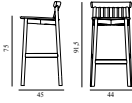

PIND BARSTOOL 75 CM

Design: Simon Legald, 2023
Duty Code: 9401690000
Made in: Italy
Construction: Pind Chair is crafted from solid ash with an ash veneer seat. It is offered in three variants, a chair, an armchair, and a barstool with two height options to choose from. The Pind Chair is available in three hues: Brown (stained and lacquered), Black (painted and lacquered), and Ash (lacquered). The chair is delivered assembled.
Maintenance: Clean with a damp cloth.