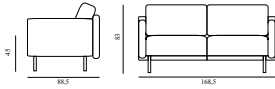

RAR SOFA 2 SEATER

Design: Simon Legald, 2023
Duty Code: 9401610000
Made in: Lithuania

Construction: The Rar Collection is made of high-quality PU foam with a wooden reinforcement structure inside. The legs are made from powder-coated steel. The collection comprises an armchair, a 2 seater sofa, and a 3 seater sofa, all with the same simplistic, timeless design language. Textile or leather upholstery.

Maintenance: Textile: Clean with textile or upholstery cleaner. Leather: Clean with a damp cloth. Use warm water with soap flakes. Frequent vacuuming with a soft fitting is recommended for both textile and leather to preserve color and appearance.