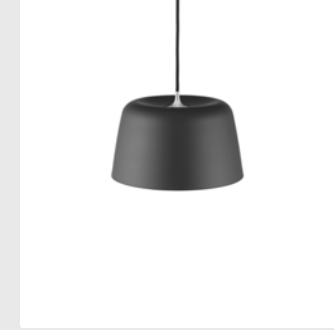

Model: Tub Lamp Ø30
Design: Hans Thyge & Co, 2023
Measurements: H: 17,4 x Ø: 30 cm
Material: Lacquered aluminum / Powder coated aluminum
Color: Brushed aluminum / White / Black
Cord: Color-coordinated 4 m grey, white or black fabric-covered cord
Light source: EU: E27 Ø60 or Ø80 mm 8W 240V LED bulb / US: E26 Ø60 or Ø80 mm 8W 120V LED bulb