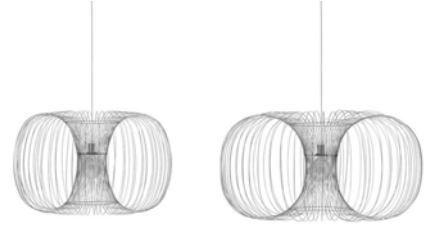

502069
Clear

Amp LED Bulb Spiral 1,5W - E14 EU

Colli: I2
 Size & Weight: H: 11,5 x Ø: 1,9 cm - 0,01 kg
 Packing: Gift Box - H: 12,2 x L: 2,5 x D: 2,5 cm
 Material: Glass
 Light Source: E14 1,5W spiral bulb (LED) is recommended for Amp Pendant and Table Lamps. The bulb is dimmable. CCT: 2000K, Output: 40 LM, Life Span: 15.000h, CRI: >90

900042
Black

900062
White

AMP CANOPY 4 PCS.

Design: Simon Legald, 2016
 Duty Code: 9405919000
 Made in: China
 Construction: Made for 4 Amp lamps.
 Maintenance: Clean with damp cloth.

Amp Canopy 4 pcs.

Colli: I
 Size & Weight: H: 3 x Ø: 32 cm - 2 kg
 Packing: Brown Box - H: 9,5 x L: 4,5 x D: 39 cm - 2,3 kg
 M3: 0,0125
 Material: Powder Coated Steel

502126
White

COIL

Design: Simon Legald, 2022
Duty Code: 9405199090
Made in: China
Construction: Coil is a voluminous lamp, which has a rounded rectangle shape created by curved stainless-steel wires.
Maintenance: Clean with a damp cloth.