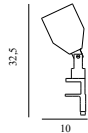

Maintenance: Clean with damp cloth.

Eddy Table Lamp

Colli: 1
 Size & Weight: H: 33,6 x Ø: 32 cm - 7,8 kg
 Packing: Brown Box - H: 44 x L: 43 x D: 43 cm - 12 kg
 M3: 0,0814
 Material: Pressed Steel, Marble
 Light Source: LED chip (not replaceable). Light source power - 16,5W. LED life span - 25000hrs.

502241
White

502243
Black

KLIP LAMP

Design: Simon Legald, 2022
 Duty Code: 9405199090
 Made in: China

Construction: Klip Lamp consists of a base and a conical shade in powder-coated steel, which are held together by a 360° turning joint, making it possible to adjust the light in any given direction. The Klip Lamp has an elegant clip that can easily be attached to any surface by tightening the small knob at the bottom. The clip is equipped with discreet silicone pads, ensuring soft and gentle attachment. The black and green lamp comes with a black cord and the white and grey-colored lamp comes with a white cord. Klip Wall Lamp consists of a base and a conical shade in powder-coated steel, which are held together by a 350° turning joint, making it possible to adjust the light in any given direction. The black and green lamp comes with a black cord and the white and grey-colored lamp comes with a white cord.

Maintenance: Clean with a damp cloth.

Klip Lamp

Colli: 1
 Size & Weight: H: 32,5 x W: 10 cm - 0,74 kg
 Packing: Gift Box - H: 24,6 x L: 11,2 x D: 11,2 cm - 1,2 kg
 Colli Box: H: 26 x L: 57,5 x D: 23,5 cm - 9,2 kg
 M3: 0,0351
 Material: Powder-coated steel
 Color: White, Warm Grey, Green, Black
 Light Source: EU E14 (small socket). 0,5W bulbs (LED) are recommended