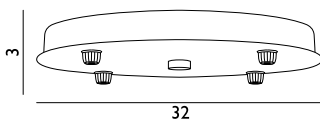

AMP CANOPY 4 PCS.

Design: Simon Legald, 2016
Duty Code: 9405919000
Made in: China
Construction: Made for 4 Amp lamps.
Maintenance: Clean with damp cloth.