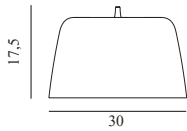

Maintenance: Clean with a soft, dry cloth only.

Tub Lamp Ø13

Colli: 1
 Size & Weight: H: 9,6 x Ø: 13 cm - 0,4 kg
 Packing: Brown Box - H: 22 x L: 35 x D: 19,5 cm - 1,28 kg
 Material: Lacquered or powder coated aluminum
 Color: Brushed aluminum, Black, White
 Light Source: 2 pcs. G9 4W LED bulbs recommended. Canopy measurements: H6,5 cm x Ø9,3 cm