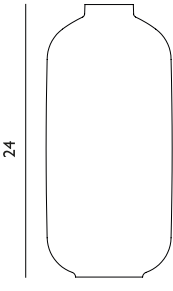

Amp Lamp Small Brass

Colli: 1
 Size & Weight: H: 17 x Ø: 14 cm - 0,9 kg
 Packing: Gift Box - H: 33,7 x L: 19,4 x D: 19,2 cm - 1 kg
 Material: Glass; Brass

Amp Lamp Large Brass

Colli: 1
 Size & Weight: H: 26 x Ø: 11,2 cm
 Packing: Gift Box - H: 51 x L: 17,5 x D: 18 cm - 1,5 kg
 Colli Box: H: 42,6 x L: 17,5 x D: 16,5 cm
 M3: 0,0123
 Material: Glass, Brass

Amp Lamp Small Matt

Colli: 1
 Size & Weight: H: 17 x Ø: 14 cm - 0,6 kg
 Packing: Gift Box - H: 33,7 x L: 19,4 x D: 19,2 cm - 1 kg
 Material: Frosted glass; Zinc alloy
 Color: Matt/White
 Light Source: EU E14 2W bulbs (LED). All Bulbs can be purchased separately.

Amp Lamp Large Matt

Colli: 1
 Size & Weight: H: 26 x Ø: 11,2 cm - 1,1 kg
 Packing: Gift Box - H: 51 x L: 17,5 x D: 18 cm - 1,5 kg
 Material: Frosted glass; Zinc alloy
 Color: Matt/White
 Light Source: EU E14 2W bulbs (LED). All Bulbs can be purchased separately.

Amp Lamp Glass Small

Colli: 1
Size & Weight: H: 13 x Ø: 14 cm - 0,3 kg
Material: Glass

 502070 White	 502131 Smoke	 502132 Gold	 607805 Matt / White
---	---	--	---

Amp Lamp Glass Large

Colli: 1
Size & Weight: H: 22 x Ø: 12 cm - 0,4 kg
Packing: Brown Box - H: 35,5 x L: 18,5 x D: 19 cm - 0,8 kg
M3: 0,0102
Material: Glass