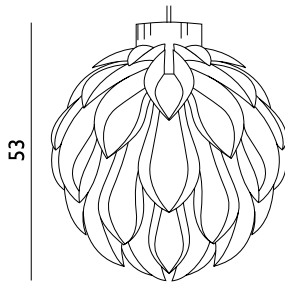

NORM 12

Design: Simon Karkov, 2012
Duty Code: 9405199090
Made in: Denmark
Construction: Norm 12 is a self-assembly lamp shade (manual included).
Socket and cord are sold separately.
Maintenance: Norm 12 can be cleaned with a duster.

51

Norm 12 Lamp Large

Colli: 6
Size & Weight: H: 53 x Ø: 51 cm - 1,2 kg
Packing: Gift Box - H: 4,5 x L: 43 x D: 32 cm - 1,4 kg
Colli Box: H: 27 x L: 37 x D: 28 cm - 6,8 kg
M3: 0,028
Material: Lamp Shade Foil
Light Source: Low-energy 9 Watt bulbs are recommended.

504040
White