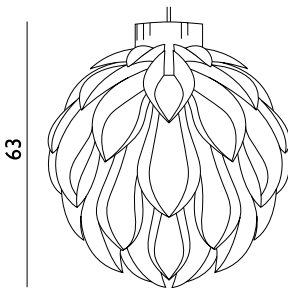

60

Norm 12 Lamp X-Large

Colli: 6
Size & Weight: H: 63 x Ø: 60 cm - 1 kg
Packing: Gift Box - H: 4 x L: 36 x D: 26,5 cm - 1 kg
Material: Lamp Shade Foil
Light Source: Low-energy 9 Watt bulbs are recommended.

504045
White

NORM 69

Design: Simon Karkov, 1969
Awards: Formlandprisen 2002, Denmark & Imm Cologne - Best Item
2003, Germany
Duty Code: 9405199090
Made in: Denmark
Construction: Norm 69 is a self-assembly lamp shade (manual included).
Socket and cord are sold separately.
Maintenance: Norm 69 can be cleaned with a duster.