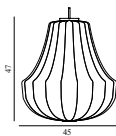

Phantom Lamp Small

Colli: 1
Size & Weight: H: 47 x Ø: 45 cm - 1,5 kg
Packing: Brown Box - H: 56 x L: 56 x D: 53,5 cm - 5 kg
Material: Environmental Flame-retardant Resin and Steel Frame.
Light Source: E27 socket. Bulb is not included. 13W LED/1520 Lumen is recommended. Bulb size must not be larger than L:11 cm x Ø:6cm Color temperature: 2700 K
Production time: 1 week

605782
AU