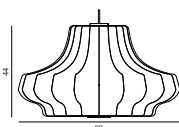

Phantom Lamp Medium

Colli: 1
Size & Weight: H: 44 x Ø: 80 cm - 4,2 kg
Packing: Brown Box - H: 54 x L: 92 x D: 72 cm
Material: Environmental Flame-retardant Resin and Steel Frame.
Light Source: E27 socket. Bulb is not included. 13W LED/1520 Lumen is recommended. Bulb size must not be larger than L:11 cm x Ø:6cm Color temperature: 2700 K
Production time: 1 week

605783
AU