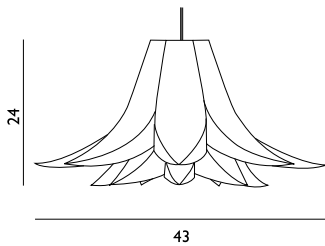

Norm 06 Lamp Small

Colli: 6
Size & Weight: H: 24 x Ø: 43 cm - 0,3 kg
Packing: Gift Box - H: 2,5 x L: 41 x D: 25 cm - 0,5 kg
Colli Box: H: 17 x L: 41 x D: 27 cm - 3,4 kg
M3: 0,0188
Material: Lamp Shade Foil
Light Source: Low-energy 9 Watt bulbs are recommended.