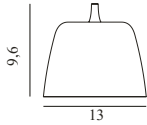

Maintenance: Clean with a soft, dry cloth only.

Tub Lamp Ø13

Colli: 1
 Size & Weight: H: 9,6 x Ø: 13 cm - 0,4 kg
 Packing: Brown Box - H: 22 x L: 35 x D: 19,5 cm - 1,28 kg
 Material: Lacquered or powder coated aluminum
 Color: Brushed aluminum, Black, White
 Light Source: 2 pcs. G9 4W LED bulbs recommended. Canopy measurements: H6,5 cm x Ø9,3 cm