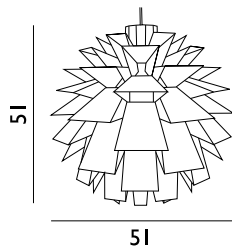

Norm 69 Lamp Large

Colli: 6
Size & Weight: H: 51 x Ø: 51 cm - 1,1 kg
Packing: Gift Box - H: 27 x L: 34 x D: 27 cm - 1,3 kg
Colli Box: H: 27 x L: 34 x D: 27 cm - 6,8 kg
M3: 0,0248
Material: Lamp Shade Foil
Light Source: Low-energy 9 Watt bulbs are recommended.

501003
White