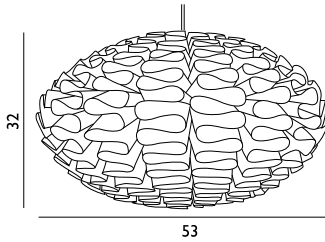

Norm 03 Lamp Small

Colli: 6
 Size & Weight: H: 32 x Ø: 53 cm - 1,1 kg
 Packing: Gift Box - H: 6,5 x L: 40 x D: 28 cm - 1,3 kg
 Colli Box: H: 41 x L: 30 x D: 41 cm
 M3: 0,0504
 Material: Lamp Shade Foil
 Light Source: Low-energy 9 Watt bulbs are recommended.