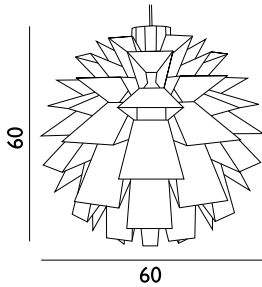

42

Norm 69 Lamp Small

Colli: 6
Size & Weight: H: 42 x Ø: 42 cm - 0,6 kg
Packing: Gift Box - H: 4 x L: 33,5 x D: 26 cm - 0,8 kg
Colli Box: H: 27 x L: 34 x D: 27 cm - 5,4 kg
M3: 0,0248
Material: Lamp Shade Foil
Light Source: Low-energy 9 Watt bulbs are recommended.

501002
White

Norm 69 Lamp Large

Colli: 6
 Size & Weight: H: 51 x Ø: 51 cm - 1,1 kg
 Packing: Gift Box - H: 27 x L: 34 x D: 27 cm - 1,3 kg
 Colli Box: H: 27 x L: 34 x D: 27 cm - 6,8 kg
 M3: 0,0248
 Material: Lamp Shade Foil
 Light Source: Low-energy 9 Watt bulbs are recommended.

501003
White

Norm 69 Lamp X-Large

Colli: 6
 Size & Weight: H: 60 x Ø: 60 cm - 1,3 kg
 Packing: Gift Box - H: 4 x L: 47 x D: 32 cm - 1,5 kg
 Colli Box: H: 41 x L: 34 x D: 47,5 cm - 9,5 kg
 M3: 0,0662
 Material: Lamp Shade Foil
 Light Source: Low-energy 9 Watt bulbs are recommended.