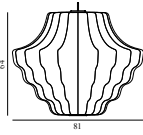

Phantom Lamp Large

Colli: 1
Size & Weight: H: 64 x Ø: 81 cm - 4,8 kg
Packing: Brown Box - H: 72 x L: 92 x D: 72 cm
Material: Environmental Flame-retardant Resin and Steel Frame.
Light Source: E27 socket. Bulb is not included. 13W LED/1520 Lumen is recommended. Bulb size must not be larger than L: 11 cm x Ø: 6cm Color temperature: 2700 K
Production time: 1 week

605784
AU