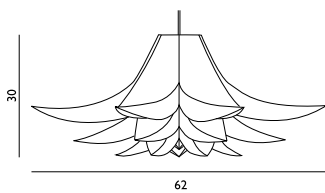

Norm 06 Lamp Medium

Colli: 6
Size & Weight: H: 30 x Ø: 62 cm - 0,5 kg
Packing: Gift Box - H: 3 x L: 42 x D: 29 cm - 0,8 kg
Colli Box: H: 17 x L: 43 x D: 31 cm - 5,2 kg
M3: 0,0227
Material: Lamp Shade Foil
Light Source: Low-energy 9 Watt bulbs are recommended.