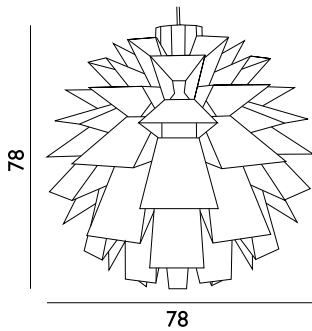

42

Norm 69 Lamp Small

Colli: 6
Size & Weight: H: 42 x Ø: 42 cm - 0,6 kg
Packing: Gift Box - H: 4 x L: 33,5 x D: 26 cm - 0,8 kg
Colli Box: H: 27 x L: 34 x D: 27 cm - 5,4 kg
M3: 0,0248
Material: Lamp Shade Foil
Light Source: Low-energy 9 Watt bulbs are recommended.

501002
White

Norm 69 Lamp Large

Colli: 6
 Size & Weight: H: 51 x Ø: 51 cm - 1,1 kg
 Packing: Gift Box - H: 27 x L: 34 x D: 27 cm - 1,3 kg
 Colli Box: H: 27 x L: 34 x D: 27 cm - 6,8 kg
 M3: 0,0248
 Material: Lamp Shade Foil
 Light Source: Low-energy 9 Watt bulbs are recommended.

501003
White

Norm 69 Lamp X-Large

Colli: 6
 Size & Weight: H: 60 x Ø: 60 cm - 1,3 kg
 Packing: Gift Box - H: 4 x L: 47 x D: 32 cm - 1,5 kg
 Colli Box: H: 41 x L: 34 x D: 47,5 cm - 9,5 kg
 M3: 0,0662
 Material: Lamp Shade Foil
 Light Source: Low-energy 9 Watt bulbs are recommended.

501005
White

Norm 69 Lamp XX-Large

Colli: 4
 Size & Weight: H: 78 x Ø: 78 cm - 1,8 kg
 Packing: Gift Box - H: 4 x L: 47 x D: 32 cm - 2 kg
 Colli Box: H: 41 x L: 28 x D: 47,5 cm
 M3: 0,0545
 Material: Lamp Shade Foil
 Light Source: Low-energy 9 Watt bulbs are recommended.