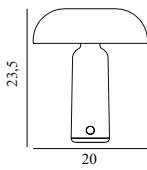

PORTA TABLE LAMP

Design: Simon Legald, 2021
Duty Code: 9405299090
Made in: China

Construction: Porta Table Lamp consists of a lamp shade and base made from ABS plastic and an acrylic diffuser. Beneath the base, a small compartment allows for easily accessible charging, and a discreet tunnel for the charging cable ensures that the lamp can charge while in use. A silicone base ring allows the lamp to stand securely. Porta comes with a permanently integrated, rechargeable, low-energy LED light source which has 3 light intensity levels: 100%, 40% and 10%, and a battery life of 20 hours, 60 hours, and 120 hours, respectively. The lamp comes with a USB charging cable with a length of 1 meter.

Maintenance: Before cleaning, disconnect the power and allow the lamp to cool down for 10 minutes. Mind to clean the surfaces of the lamp only. Clean the lamp with a soft, dry cloth only. If necessary, wipe the surface of the lamp with a soft, damp sponge or cloth, and wipe immediately with a dry cloth. Do not use alcohol or other solvents to clean the product and avoid using abrasive or rough sponges.