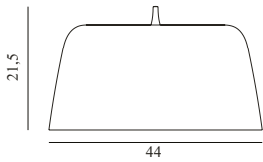

Tub Lamp Ø30

Colli: 1
Size & Weight: H: 17,4 x Ø: 30 cm - 1,2 kg
Packing: Brown Box - H: 30 x L: 38 x D: 38 cm - 3 kg
Material: Lacquered or powder coated aluminum
Color: Brushed aluminum, Black, White
Light Source: 8W LED bulbs recommended. Canopy measurements: H6,5 cm x Ø9,3 cm