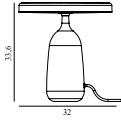

EDDY

Design: Simon Legald, 2018
Duty Code: 9405299090
Made in: China

Construction: The table lamp consists of a steel screen with integrated LED light source and a lamp base made of hand turned Italian marble. Lampshade and base meet in a rotation point: a brass ball, which the shade can be tipped around to control the direction of the light. Brass dimmer on top of the lampshade. Textile-covered cord.

Maintenance: Clean with damp cloth.

Eddy Table Lamp

Colli: 1
Size & Weight: H: 33,6 x Ø: 32 cm - 7,8 kg
Packing: Brown Box - H: 44 x L: 43 x D: 43 cm - 12 kg
M3: 0,0814
Material: Pressed Steel, Marble
Light Source: LED chip (not replaceable). Light source power - 16,5W. LED life span - 25000hrs.