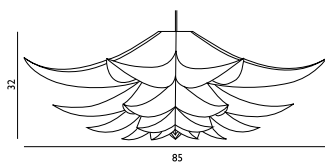

Norm 06 Lamp Large

Colli: 6
Size & Weight: H: 32 x Ø: 85 cm - 1 kg
Packing: Gift Box - H: 2,5 x L: 43,5 x D: 29 cm - 1,3 kg
Colli Box: H: 17 x L: 45 x D: 32 cm - 6,5 kg
M3: 0,0245
Material: Lamp Shade Foil
Light Source: Low-energy 9 Watt bulbs are recommended.