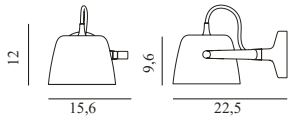

Tub Lamp Ø44

Colli: 1
Size & Weight: H: 21,5 x Ø: 44 cm - 1,8 kg
Packing: Brown Box - H: 34 x L: 55 x D: 55 cm - 5,5 kg
Material: Lacquered or powder coated aluminum
Color: Brushed aluminum, Black, White
Light Source: 2 pcs. G9 4W LED bulbs recommended. Canopy measurements: H6,5 cm x Ø9,3 cm