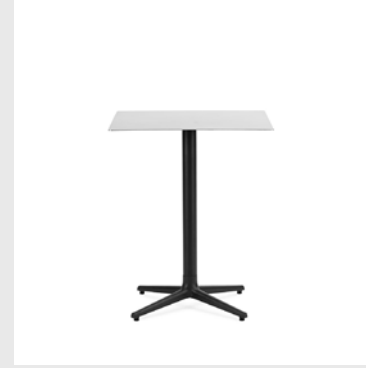

Base: Powder coated steel

Model: Allez Table
Design: Simon Legald, 2021
Measurements: H: 75 x Ø: 60 cm
Specifications: 3 legs

Tabletops: Polished marble / Oak veneer / Stainless steel

Base: Cast iron

Model: Allez Table
Design: Simon Legald, 2021
Measurements: H: 75 x L: 60 x D: 60 cm
Specifications: 3 legs

Tabletops: Oak veneer / Stainless steel

Base: Cast iron

Model: Allez Table
Design: Simon Legald, 2021
Measurements: H: 75 x Ø: 60 cm
Specifications: 4 legs

Tabletops: Polished marble / Oak veneer / Stainless steel