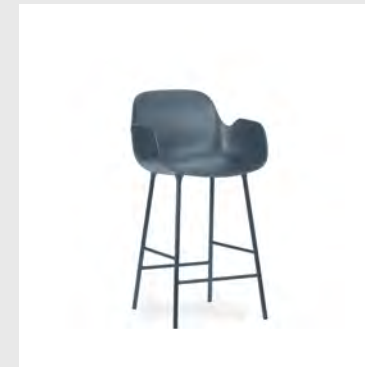

Model: Form Bar Armchair
Design: Simon Legald, 2014
Measurements: H: 100 x W: 56 x D: 54,5 x SH: 65 cm
Shell: Polypropylene

Legs: Powder coated steel

Upholstery: Available with full upholstery in a wide range of textiles and leathers from Camira, Kvadrat, Sørensens Leather and JAB.