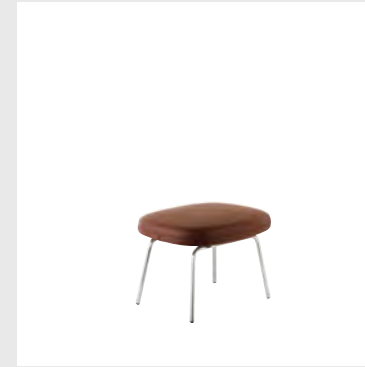

Model: Era Footstool
Design: Simon Legald, 2014
Measurements: H: 39 x W: 53 x D: 42 x SH: 39 cm
Seat: Rigid PU foam with steel reinforcement and full upholstery
Legs: Powder coated steel / Chrome

Upholstery: Comes with full upholstery in a wide range of textiles and leathers from Camira, Kvadrat, Sørensen Leather and JAB.