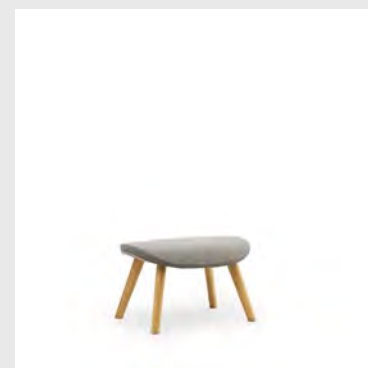

Model: Hyg Footstool
Design: Simon Legald, 2018
Measurements: H: 39 x W: 62,5 x D: 48,5 x SH: 39 cm
Seat: Rigid PU foam with steel reinforcement and full upholstery
Legs: Lacquered oak / Painted and lacquered oak

Upholstery: Comes with full upholstery in a wide range of textiles and leathers from Camira, Kvadrat, Sørensens Leather and JAB.