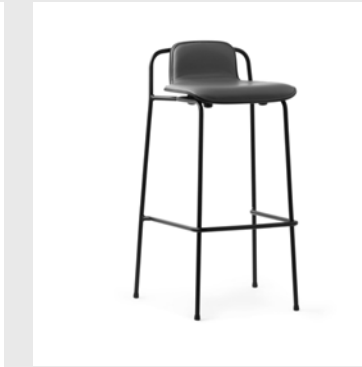

Model: Studio Barstool
Design: Simon Legald, 2018
Measurements: H: 90 x W: 48 x D: 47 x SH: 75 cm
Shell: Lacquered oak veneer / Painted and lacquered ash veneer

Legs: Powder coated steel

Upholstery: Available with full or front upholstery in a wide range of textiles and leathers from Camira, Kvadrat, Sørensen Leather and JAB.