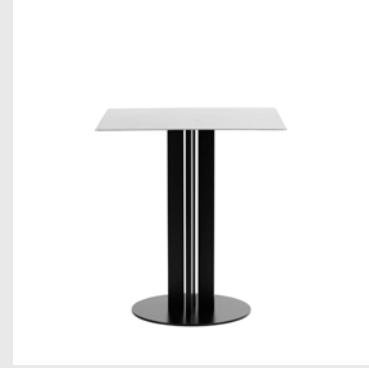

Model: Scala Café Table
Design: Simon Legald, 2021
Measurements: H: 75 x L: 60 x D: 60 cm
Tabletop: Oak veneer / Stainless steel