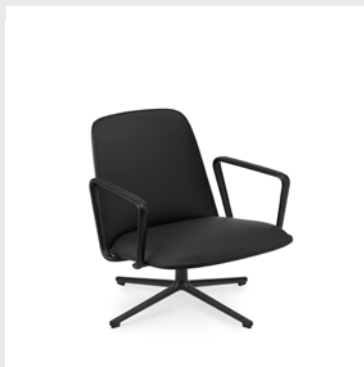

Model: Pad Lounge Chair Low Swivel
Design: Simon Legald, 2021
Measurements: H: 83,2 x W: 82,6 x D: 82,6 x SH: 43,5 cm
Specifications: Swivel, four legs and optional tilt
Shell: Lacquered oak veneer / Painted and lacquered ash veneer

Seat and back: PU foam with steel reinforcement and front upholstery
Legs: Powder coated aluminum / Polished aluminum

Upholstery: Comes with front upholstery in a wide range of textiles and leathers from Camira, Kvadrat and Sørensens Leather.