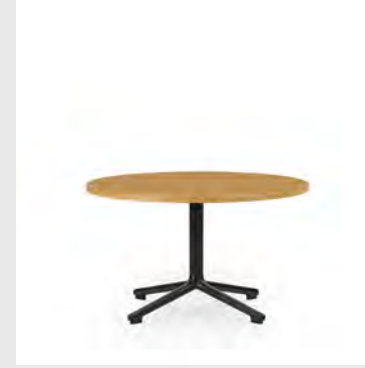

Model: Lunar Coffee Table
Design: Simon Legald, 2021
Measurements: H: 40 x Ø: 70 cm
Tabletop: Polished marble / Oak veneer