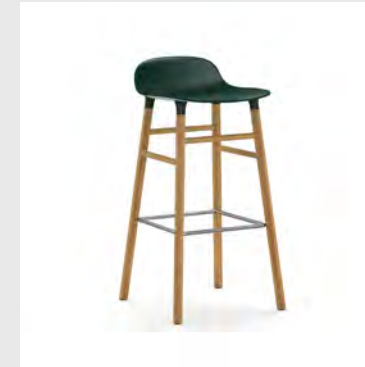

Model: Form Barstool
Design: Simon Legald, 2016
Measurements: H: 87 x W: 45 x D: 45 x SH: 75 cm
Shell: Polypropylene

Legs: Lacquered oak / Lacquered walnut / Painted and lacquered oak

Upholstery: Available with full upholstery in a wide range of textiles and leathers from Camira, Kvadrat, Sørensens Leather and JAB.