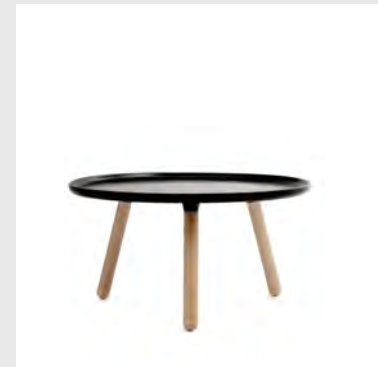

Model: Tablo Table Large
Design: Nikolai Wiig Hansen, 2011
Measurements: H: 42 x Ø: 78 cm
Tabletop: Plastic composite

Legs: Lacquered ash