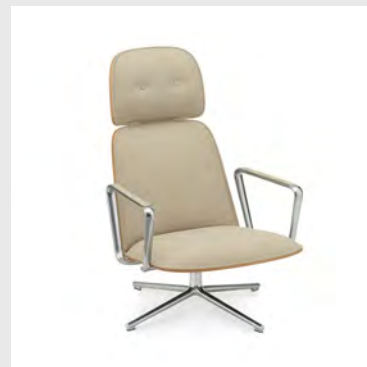

Model: Pad Lounge Chair High Swivel
Design: Simon Legald, 2021
Measurements: H: 116,4 x W: 82,6 x D: 82,6 x SH: 43,5 cm
Specifications: Swivel, four legs and optional tilt
Shell: Lacquered oak veneer / Painted and lacquered ash veneer

Seat and back: PU foam with steel reinforcement and front upholstery
Legs: Powder coated steel / Polished aluminum

Upholstery: Comes with front upholstery in a wide range of textiles and leathers from Camira, Kvadrat and Sørensens Leather.