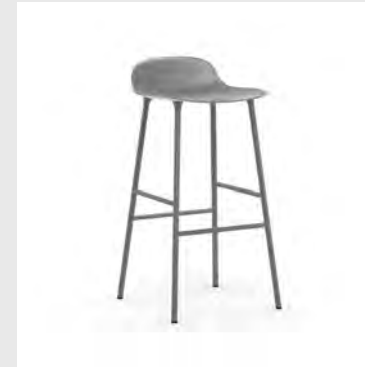

Model: Form Barstool
Design: Simon Legald, 2014
Measurements: H: 87 x W: 44 x D: 44 x SH: 75 cm
Shell: Polypropylene

Legs: Powder coated steel / Chrome / Brass plated steel

Upholstery: Available with full upholstery in a wide range of textiles and leathers from Camira, Kvadrat, Sørensens Leather and JAB.