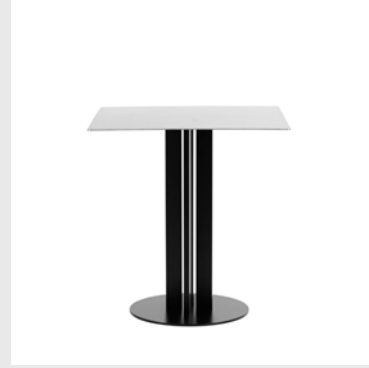

Model: Scala Café Table
Design: Simon Legald, 2021
Measurements: H: 75 x L: 70 x D: 70 cm
Tabletop: Polished marble / Oak veneer / Stainless steel