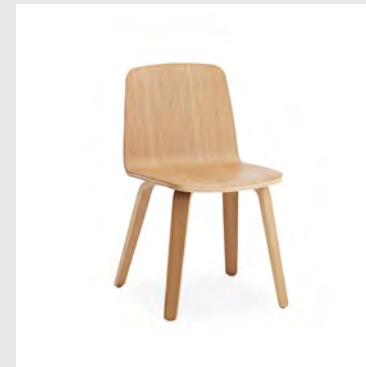

Model: Just Chair
Design: Iskos-Berlin, 2016
Measurements: H: 80 x W: 47,5 x D: 53,5 x SH: 45 cm
Shell: Lacquered oak veneer / Painted and lacquered ash veneer

Legs: Lacquered oak veneer / Painted and lacquered ash veneer

Upholstery: Available with full upholstery in a wide range of textiles and leathers from Camira, Kvadrat, Sørensen Leather and JAB.