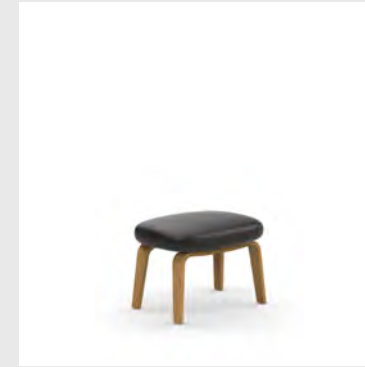

Model: Era Footstool
Design: Simon Legald, 2014
Measurements: H: 39 x W: 53 x D: 42 x SH: 39 cm
Seat: Rigid PU foam with steel reinforcement and full upholstery
Legs: Oak veneer / Walnut veneer / Painted and lacquered oak veneer

Upholstery: Fully upholstered in a wide range of textiles and leathers from Camira, Kvadrat, Sørensen Leather and JAB.