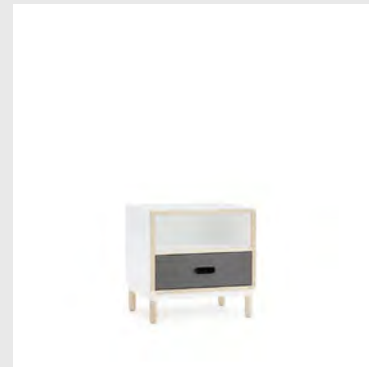

Model: Kabino Bedside Table
Design: Simon Legald, 2013
Measurements: H: 50 x W: 50 x D: 41 cm
Frame: Lacquered ash and painted MDF

■
Front: Powder coated aluminum
■ ■