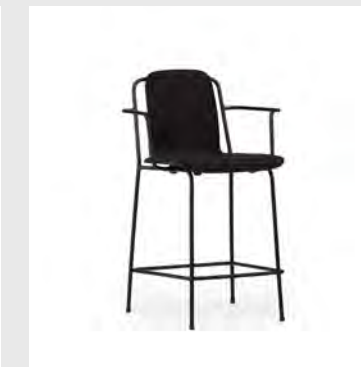

Model: Studio Bar Armchair
Design: Simon Legald, 2020
Measurements: H: 103 x W: 60 x D: 57 x SH: 65 cm
Shell: Lacquered oak veneer / Painted and lacquered ash veneer

Legs: Powder coated steel

Upholstery: Available with full or front upholstery in a wide range of textiles and leathers from Camira, Kvadrat, Sørensen Leather and JAB.