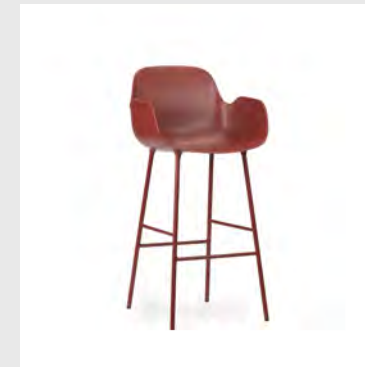

Model: Form Bar Armchair
Design: Simon Legald, 2014
Measurements: H: 110 x W: 56 x D: 54,5 x SH: 75 cm
Shell: Polypropylene

Legs: Powder coated steel

Upholstery: Available with full upholstery in a wide range of textiles and leathers from Camira, Kvadrat, Sørensens Leather and JAB.