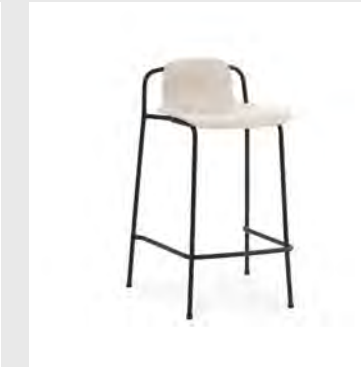

Model: Studio Barstool
Design: Simon Legald, 2018
Measurements: H: 80 x W: 48 x D: 47 x SH: 65 cm
Shell: Lacquered oak veneer / Painted and lacquered ash veneer

Legs: Powder coated steel

Upholstery: Available with full or front upholstery in a wide range of textiles and leathers from Camira, Kvadrat, Sørensen Leather and JAB.