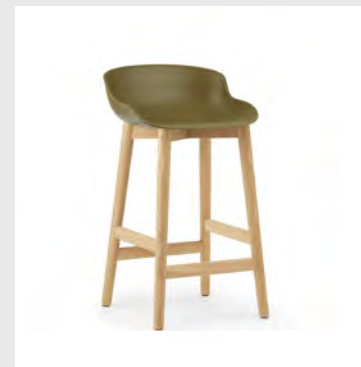

Model: Hyg Barstool
Design: Simon Legald, 2019
Measurements: H: 84 x W: 46,5 x D: 44 x SH: 65 cm
Shell: Polypropylene
Legs: Lacquered oak / Painted and lacquered oak
Upholstery: Available with full or front upholstery in a wide range of textiles and leathers from Camira, Kvadrat, Sørensen Leather and JAB.