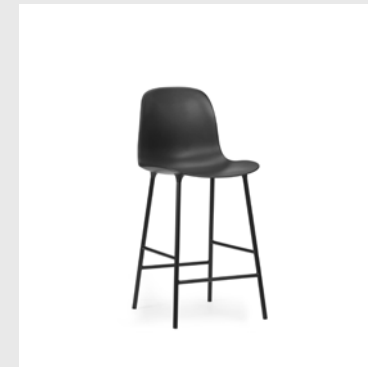

Model: Form Bar Chair
Design: Simon Legald, 2014
Measurements: H: 100 x W: 48 x D: 52 x SH: 65 cm
Shell: Polypropylene

Legs: Powder coated steel

Upholstery: Available with full upholstery in a wide range of textiles and leathers from Camira, Kvadrat, Sørensens Leather and JAB.