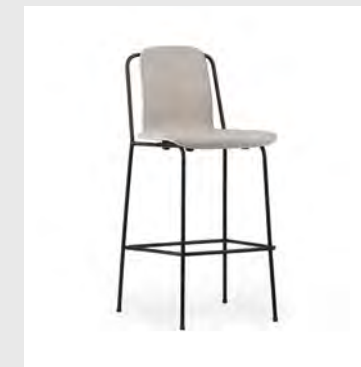

Model: Studio Bar Chair
Design: Simon Legald, 2020
Measurements: H: 113 x W: 52 x D: 57 x SH: 75 cm
Shell: Lacquered oak veneer / Painted and lacquered ash veneer

Legs: Powder coated steel

Upholstery: Available with full or front upholstery in a wide range of textiles and leathers from Camira, Kvadrat, Sørensen Leather and JAB.