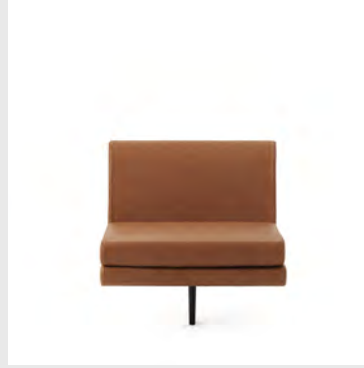

Model: Sum Modular Sofa Center
Design: Simon Legald, 2018
Measurements: H: 76 x W: 72,5 x D: 76 x SH: 41 cm
Frame: Soft PU foam with steel reinforcement and full upholstery
Cushion: Soft PU foam with upholstery
Legs: Aluminum / Powder coated aluminum

Upholstery: Comes with upholstery in a wide range of textiles and leathers from Camira, Kvadrat, Sørensens Leather and JAB.