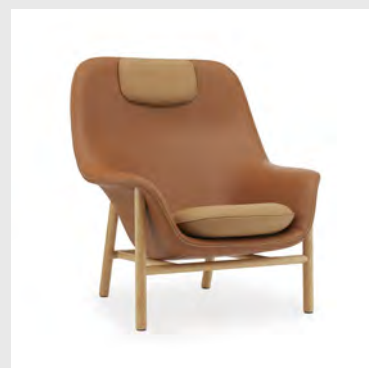

Model: Drape Lounge Chair High
Design: Simon Legald, 2022
Measurements: H: 103 x W: 93 x D: 84 x SH: 43 cm
Specifications: Headrest
Shell: Rigid PU foam with steel reinforcement and full upholstery
Cushion: Soft PU foam with upholstery
Legs: Lacquered oak / Painted and lacquered oak

Upholstery: Comes with full upholstery in a wide range of textiles and leathers from Camira, Kvadrat and Sørensens Leather. Optional contrasting piping and cushion upholstery available in all textiles and select leathers.