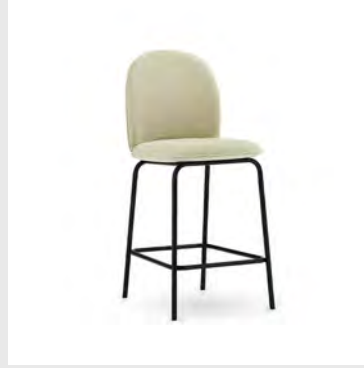

Model: Ace Bar Chair
Design: Hans Hornemann, 2019
Measurements: H: 98,5 x W: 45 x D: 50,5 x SH: 65 cm
Shell: Veneer and PU foam with steel reinforcement and full upholstery
Legs: Powder coated steel

Upholstery: Comes with full upholstery in a wide range of textiles and leathers from Camira, Kvadrat, Sørensen Leather and JAB.