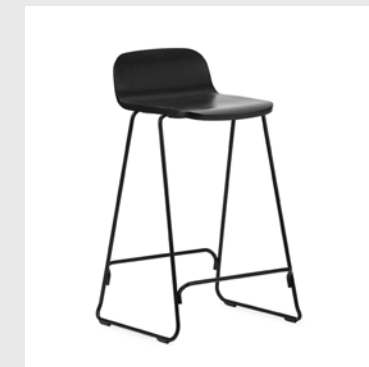

Model: Just Barstool
Design: Iskos-Berlin, 2014
Measurements: H: 90 x W: 47,5 x D: 44 x SH: 75 cm
Shell: Lacquered oak veneer / Painted and lacquered ash veneer

Legs: Powder coated steel / Chrome

Upholstery: Available with full upholstery in a wide range of textiles and leathers from Camira, Kvadrat, Sørensen Leather and JAB.