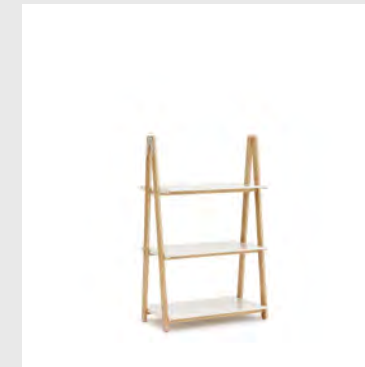

Model: One Step Up Bookcase Low
Design: Francis Cayouette, 2010
Measurements: H: 126 x W: 78 x D: 45 cm
Frame: Lacquered ash