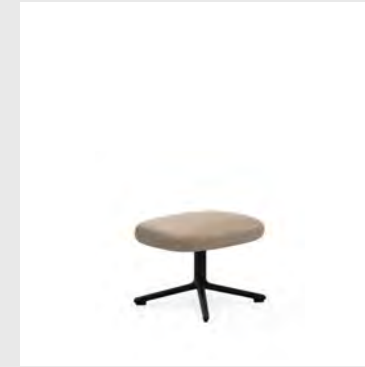

Model: Era Footstool Swivel
Design: Simon Legald, 2016
Measurements: H: 39 x W: 53 x D: 42 x SH: 39 cm
Seat: Rigid PU foam with steel reinforcement and full upholstery
Legs: Aluminum / Powder coated aluminum

Upholstery: Comes with full upholstery in a wide range of textiles and leathers from Camira, Kvadrat, Sørensen Leather and JAB.