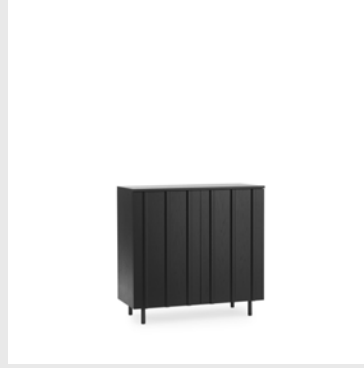

STORAGE

Model: Rib Cabinet
Design: Simon Legald, 2022
Measurements: H: 96,5 x W: 45 x L: 98,5 cm
Frame: Lacquered oak veneer / Painted and lacquered oak veneer

Legs and slats: Solid lacquered oak / Solid painted and lacquered oak