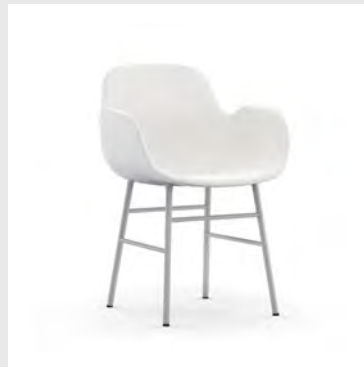

Model: Form Armchair
Design: Simon Legald, 2014
Measurements: H: 80 x W: 56 x D: 52 x SH: 44 cm
Shell: Polypropylene

Legs: Powder coated steel / Chrome / Brass plated steel

Upholstery: Available with full upholstery in a wide range of textiles and leathers from Camira, Kvadrat, Sørensens Leather and JAB.