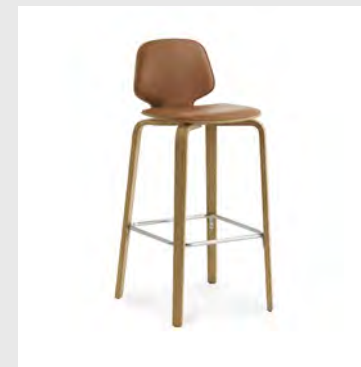

Model: My Chair Barstool
Design: Nikolai Wiig Hansen, 2013
Measurements: H: 102,5 x W: 50 x D: 49 x SH: 75 cm
Shell & legs: Lacquered oak veneer / Lacquered walnut veneer / Painted and lacquered ash veneer

Upholstery: Available with full or front upholstery in a wide range of textiles and leathers from Camira, Kvadrat, Sørensen Leather and JAB.