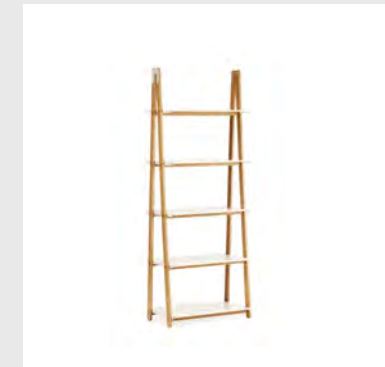

Model: One Step Up Bookcase High
Design: Francis Cayouette, 2010
Measurements: H: 200 x W: 78 x D: 45 cm
Frame: Lacquered ash

Shelves: Powder coated steel

STORAGE