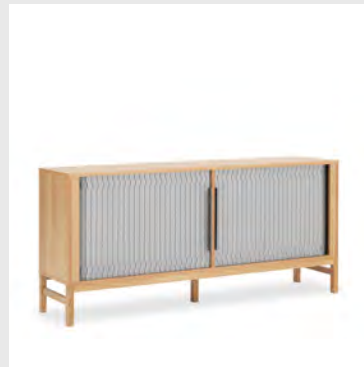

Model: Jalousi Sideboard
Design: Simon Legald, 2016
Measurements: H: 75 x W: 161 x D: 40 cm
Frame and legs: MDF and lacquered oak veneer

Front: ABS