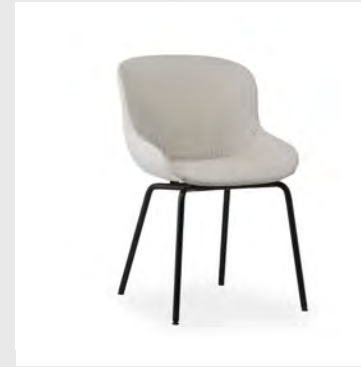

Model: Hyg Comfort Chair
Design: Simon Legald, 2022
Measurements: H: 84 x W: 54 x D: 55,5 x SH: 46 cm
Shell: Polypropylene with molded soft PU foam and full upholstery
Legs: Powder coated steel
Upholstery: Comes with full upholstery in a wide range of textiles and leathers from Camira, Kvadrat, Sørensen Leather and JAB.