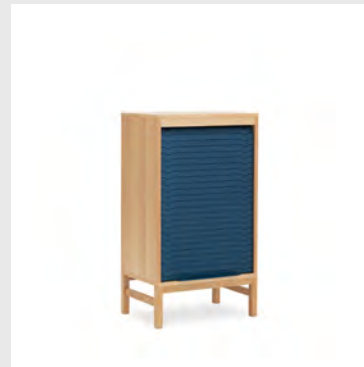

Shelves: MDF with oak veneer

Wedges: Polypropylene

Model: Jalousi Sideboard
Design: Simon Legald, 2016
Measurements: H: 75 x W: 161 x D: 40 cm
Frame and legs: MDF and lacquered oak veneer

Front: ABS

Model: Jalousi Cabinet Low
Design: Simon Legald, 2016
Measurements: H: 101,5 x W: 55 x D: 40 cm
Frame and legs: MDF and lacquered oak veneer