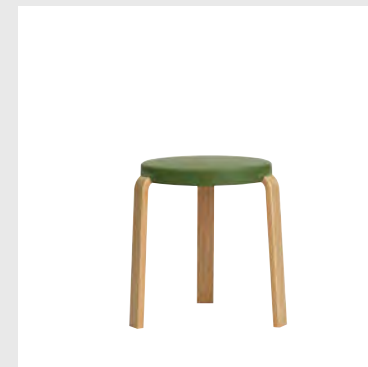

Model: Tap Stool
Design: Simon Legald, 2014
Measurements: H: 43 x W: 41 x Ø35 cm
Seat: PU foam
Legs: Oak veneer / Walnut veneer / Painted and lacquered oak