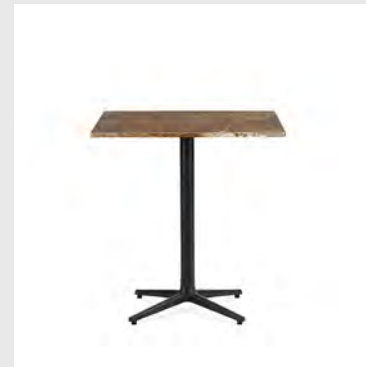

Model: Allez Table
Design: Simon Legald, 2021
Measurements: H: 75 x L: 70 x D: 70 cm
Specifications: 4 legs

Tabletops: Polished marble / Oak veneer / Stainless steel

Base: Cast iron