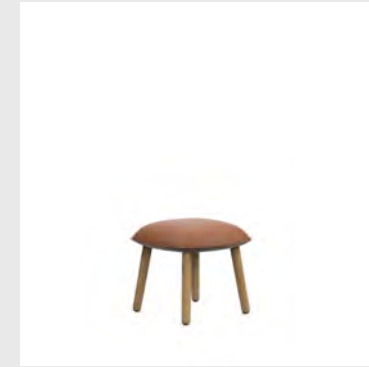

Model: Ace Footstool
Design: Hans Hornemann, 2016
Measurements: H: 39 x W: 45 x D: 45 cm
Shell: Veneer, PU foam with steel reinforcement and full upholstery
Legs: Lacquered oak / Painted and lacquered oak

Upholstery: Comes with full upholstery in a wide range of textiles and leathers from Camira, Kvadrat, Sørensens Leather and JAB.