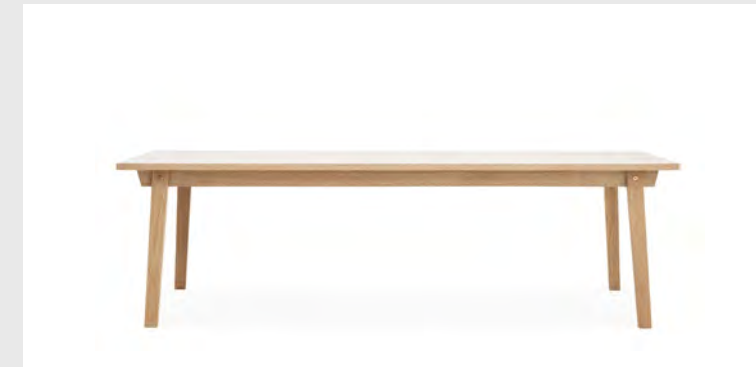

Base: Powder coated steel

Model: Scala Table
Design: Simon Legald, 2021
Measurements: H: 75 x Ø: 150 cm
Tabletop: Polished marble / Oak veneer

Base: Powder coated steel

Model: Scala Table
Design: Simon Legald, 2021
Measurements: H: 75 x Ø: 110 cm
Tabletop: Polished marble / Oak veneer

Base: Powder coated steel

Model: Scala Table
Design: Simon Legald, 2021
Measurements: H: 75 x Ø: 130 cm
Tabletop: Polished marble / Oak veneer

Base: Powder coated steel

Model: Slice Table
Design: Hans Hornemann, 2014
Measurements: H: 74 x L: 200 x D: 90 cm
Tabletop: Lacquered oak veneer / Linoleum with oak veneer edges

Legs: Lacquered oak

Model: Slice Table
Design: Hans Hornemann, 2014
Measurements: H: 74 x L: 250 x D: 90 cm
Tabletop: Lacquered oak veneer / Linoleum with oak veneer edges

Legs: Lacquered oak

TABLES

TABLES