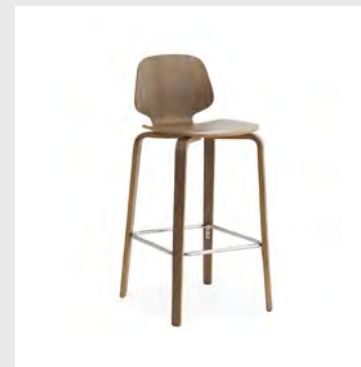

Model: My Chair Barstool
Design: Nikolai Wiig Hansen, 2013
Measurements: H: 93 x W: 45,5 x D: 48 x SH: 65 cm
Shell & legs: Lacquered oak veneer / Lacquered walnut veneer / Painted and lacquered ash veneer

Upholstery: Available with full or front upholstery in a wide range of textiles and leathers from Camira, Kvadrat, Sørensen Leather and JAB.