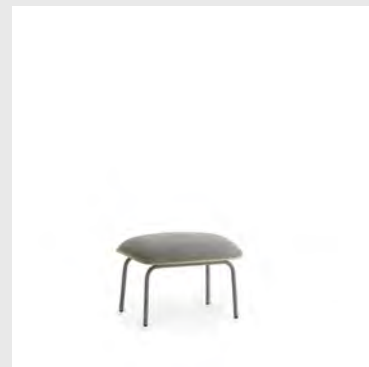

Model: Pad Footstool
Design: Simon Legald, 2018
Measurements: H: 41 x W: 60,5 x L: 60,5 x D: 45,5 cm
Shell: Lacquered oak veneer / Painted and lacquered ash veneer
Seat: PU foam and full upholstery
Legs: Powder coated steel

Upholstery: Fully upholstered in a wide range of textiles and leathers from Camira, Kvadrat and Sørensens Leather.