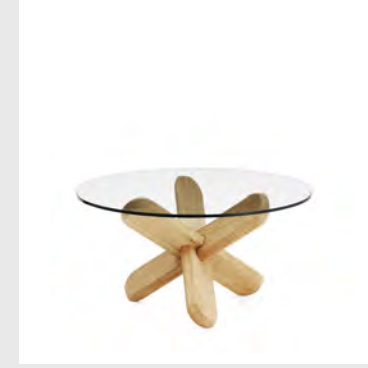

COFFEE & SIDE TABLES

Model: Scala Coffee Table
Design: Simon Legald, 2021
Measurements: H: 40 x Ø: 110 cm
Tabletops: Polished marble / Oak veneer

Base: Powder coated steel

Model: Ding Table
Design: Rudolph Schelling Webermann, 2013
Measurements: H: 40 x Ø: 70 cm
Tabletop: Glass / Smoke glass