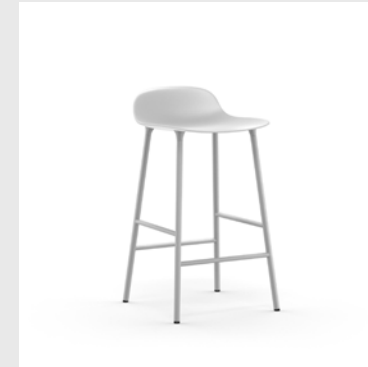

DINING CHAIRS & BARSTOOLS

Model: Form Barstool
Design: Simon Legald, 2014
Measurements: H: 77 x W: 42,5 x D: 42,5 x SH: 65 cm
Shell: Polypropylene

Legs: Powder coated steel / Chrome / Brass plated steel

Upholstery: Available with full upholstery in a wide range of textiles and leathers from Camira, Kvadrat, Sørensens Leather and JAB.