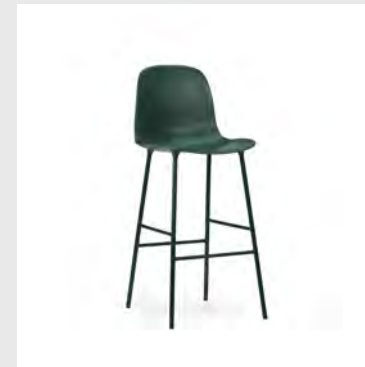

Model: Form Bar Chair
Design: Simon Legald, 2014
Measurements: H: 110 x W: 49 x D: 54,5 x SH: 75 cm
Shell: Polypropylene

Legs: Powder coated steel

Upholstery: Available with full upholstery in a wide range of textiles and leathers from Camira, Kvadrat, Sørensens Leather and JAB.