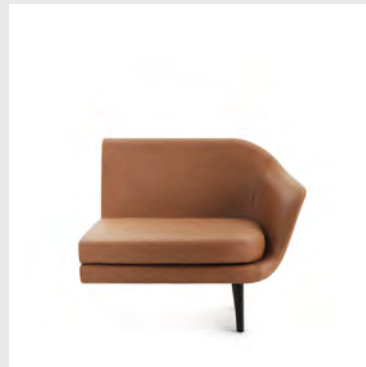

Model: Sum Modular Sofa Right Armrest
Design: Simon Legald, 2018
Measurements: H: 76 x W: 91 x D: 76 x SH: 41 cm
Frame: Soft PU foam with steel reinforcement and full upholstery
Cushion: Soft PU foam with upholstery
Legs: Aluminum / Powder coated aluminum

Upholstery: Comes with upholstery in a wide range of textiles and leathers from Camira, Kvadrat, Sørensens Leather and JAB.