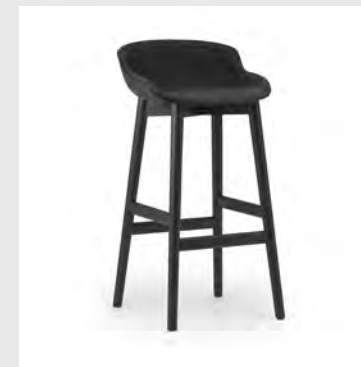

Model: Hyg Barstool
Design: Simon Legald, 2019
Measurements: H: 94 x W: 46,5 x D: 46,5 x SH: 75 cm
Shell: Polypropylene
Legs: Lacquered oak / Painted and lacquered oak
Upholstery: Available with full or front upholstery in a wide range of textiles and leathers from Camira, Kvadrat, Sørensen Leather and JAB.