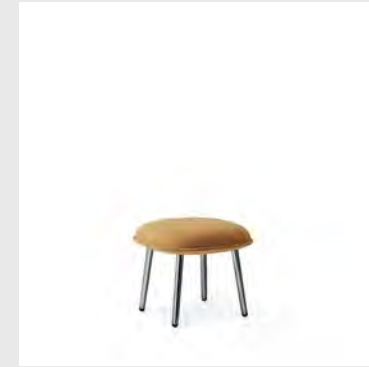

Model: Ace Footstool
Design: Hans Hornemann, 2016
Measurements: H: 39 x W: 45 x D: 45 cm
Shell: Veneer, PU foam with steel reinforcement and full upholstery
Legs: Brass plated steel / Black plated steel

Upholstery: Comes with full upholstery in a wide range of textiles and leathers from Camira, Kvadrat, Sørensens Leather and JAB.