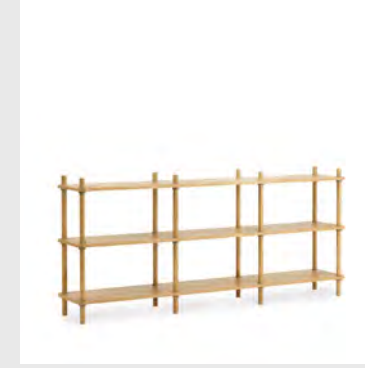

Model: Jam Bookcase
Design: Simon Legald, 2018
Measurements: H: 90 x W: 203 x D: 38 cm
Frame: Solid lacquered oak

Shelves: MDF with oak veneer

Wedges: Polypropylene