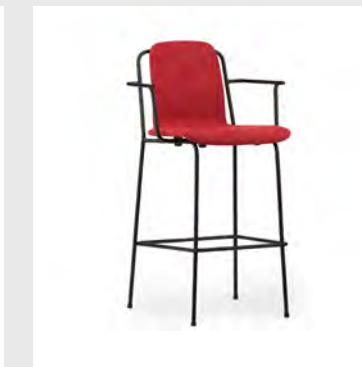

Model: Studio Bar Armchair
Design: Simon Legald, 2020
Measurements: H: 113 x W: 60 x D: 57 x SH: 75 cm
Shell: Lacquered oak veneer / Painted and lacquered ash veneer

Legs: Powder coated steel

Upholstery: Available with full or front upholstery in a wide range of textiles and leathers from Camira, Kvadrat, Sørensen Leather and JAB.