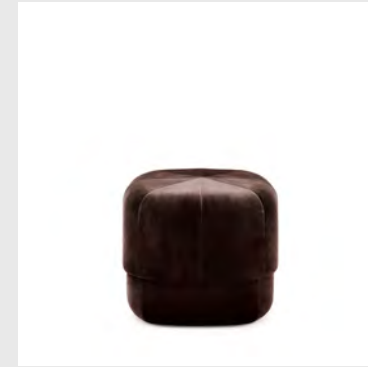

Model: Circus Pouf Small
Design: Simon Legald, 2013
Measurements: H: 40 x W: 46 x D: 46 cm
Material: Wood base with rigid foam, soft foam and upholstery
Upholstery: Comes with upholstery in select colors of JAB City Velvet