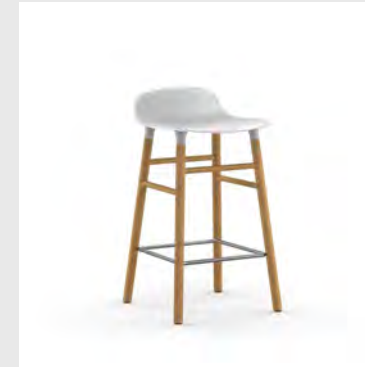

Model: Form Barstool
Design: Simon Legald, 2016
Measurements: H: 77 x W: 43 x D: 42,5 x SH: 65 cm
Shell: Polypropylene

Legs: Lacquered oak / Lacquered walnut / Painted and lacquered oak

Upholstery: Available with full upholstery in a wide range of textiles and leathers from Camira, Kvadrat, Sørensens Leather and JAB.