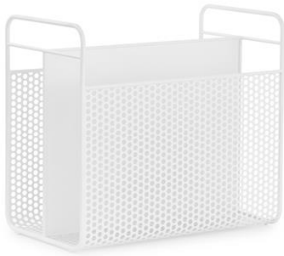

ANALOG

Design: Simon Legald, 2016
Duty Code: 9403105800
Made in: China
Construction: Steel mesh welded to frame with powder coating.
Maintenance: Clean with damp cloth.

Analog Magazine Rack

Colli: 2
Size & Weight: H: 36,5 x L: 40 x D: 23,5 cm - 3,8 kg
Packing: Brown Box - H: 38,5 x L: 41,5 x D: 25,5 cm - 4,3 kg
M3: 0,0408
Material: Powder coated steel

380007
White

380008
Black

ASTRO

Design: Nestor Campos, 2016
Duty Code: 4419900000
Made in: China
Construction: Lacquered solid oak. Approved for food.
Maintenance: Clean with damp cloth.

Astro Tray 32x20

Colli: 6
Size & Weight: H: 2 x L: 32 x D: 20 cm - 0,706 kg
Packing: Gift Box - H: 2,2 x L: 32,5 x D: 20,2 cm - 0,803 kg
Material: Oak

356995
Oak

Astro Tray 12x20

Colli: 6
Size & Weight: H: 2 x L: 20 x D: 12 cm - 0,26 kg
Packing: Gift Box - H: 2,2 x L: 20,2 x D: 12,5 cm - 0,281 kg
Material: Oak

356996
Oak

Astro Tray 12x12

Colli: 6
Size & Weight: H: 2 x L: 12 x D: 12 cm - 0,162 kg
Packing: Gift Box - H: 2,5 x L: 12,5 x D: 12,5 cm - 0,17 kg
Colli Box: H: 15 x L: 16,5 x D: 13,5 cm - 0,96 kg
M3: 0,0033
Material: Oak

356997
Oak

Astro Tray 8x20

Colli: 6
Size & Weight: H: 2 x L: 20 x D: 8 cm - 0,147 kg
Packing: Gift Box - H: 2,5 x L: 20,5 x D: 8 cm - 0,17 kg
Colli Box: H: 9 x L: 21 x D: 16 cm - 1 kg
M3: 0,003
Material: Oak

356998
Oak