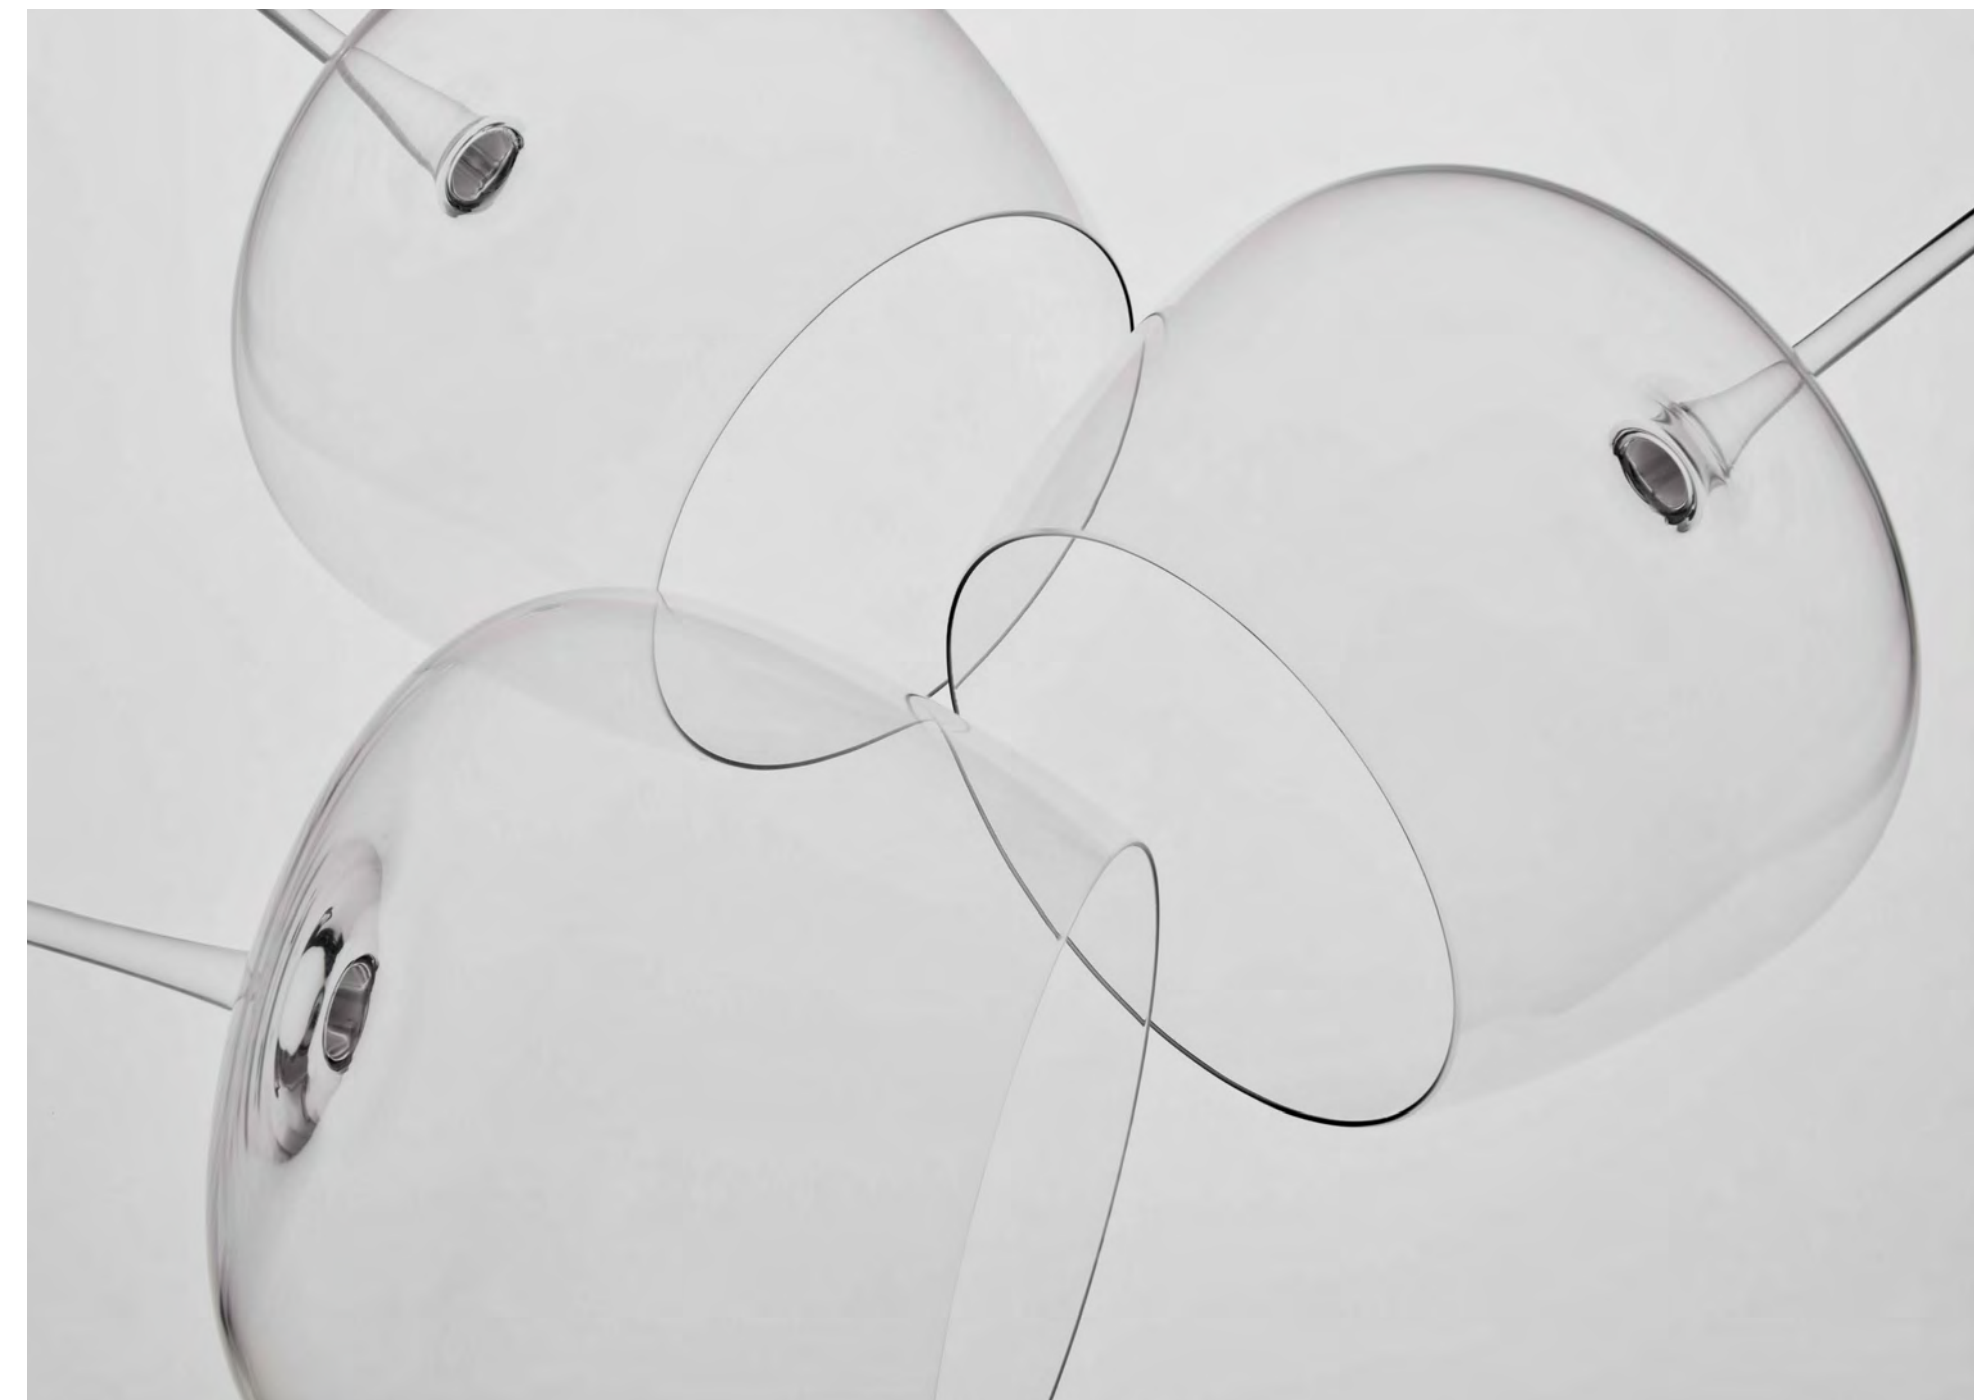

OUR PILLARS

HERITAGE

Through the skilled use of hand tools and an understanding of high quality raw materials, our European craftsmen use traditional techniques to transform mouth-blown glass into products of intrinsic value. After basic forms are blown, each piece is finished accordingly using a range of detailed processes. Our experience with the material enables us to experiment and push the boundaries of hand production, using the craftsmanship and skill of European producers.

DESIGN

We design for people with the simple aim of understanding the purpose and environment of a product. Thoughtful, considered design. A conscious approach to create pieces with intrinsic value, to be used and enjoyed year after year.

2014, 2017, 2018, 2019 - iF Design award

2016 - DesignPlus award

2016, 2017, 2018, 2021 - Good Design award

2020 - Green Good Design award