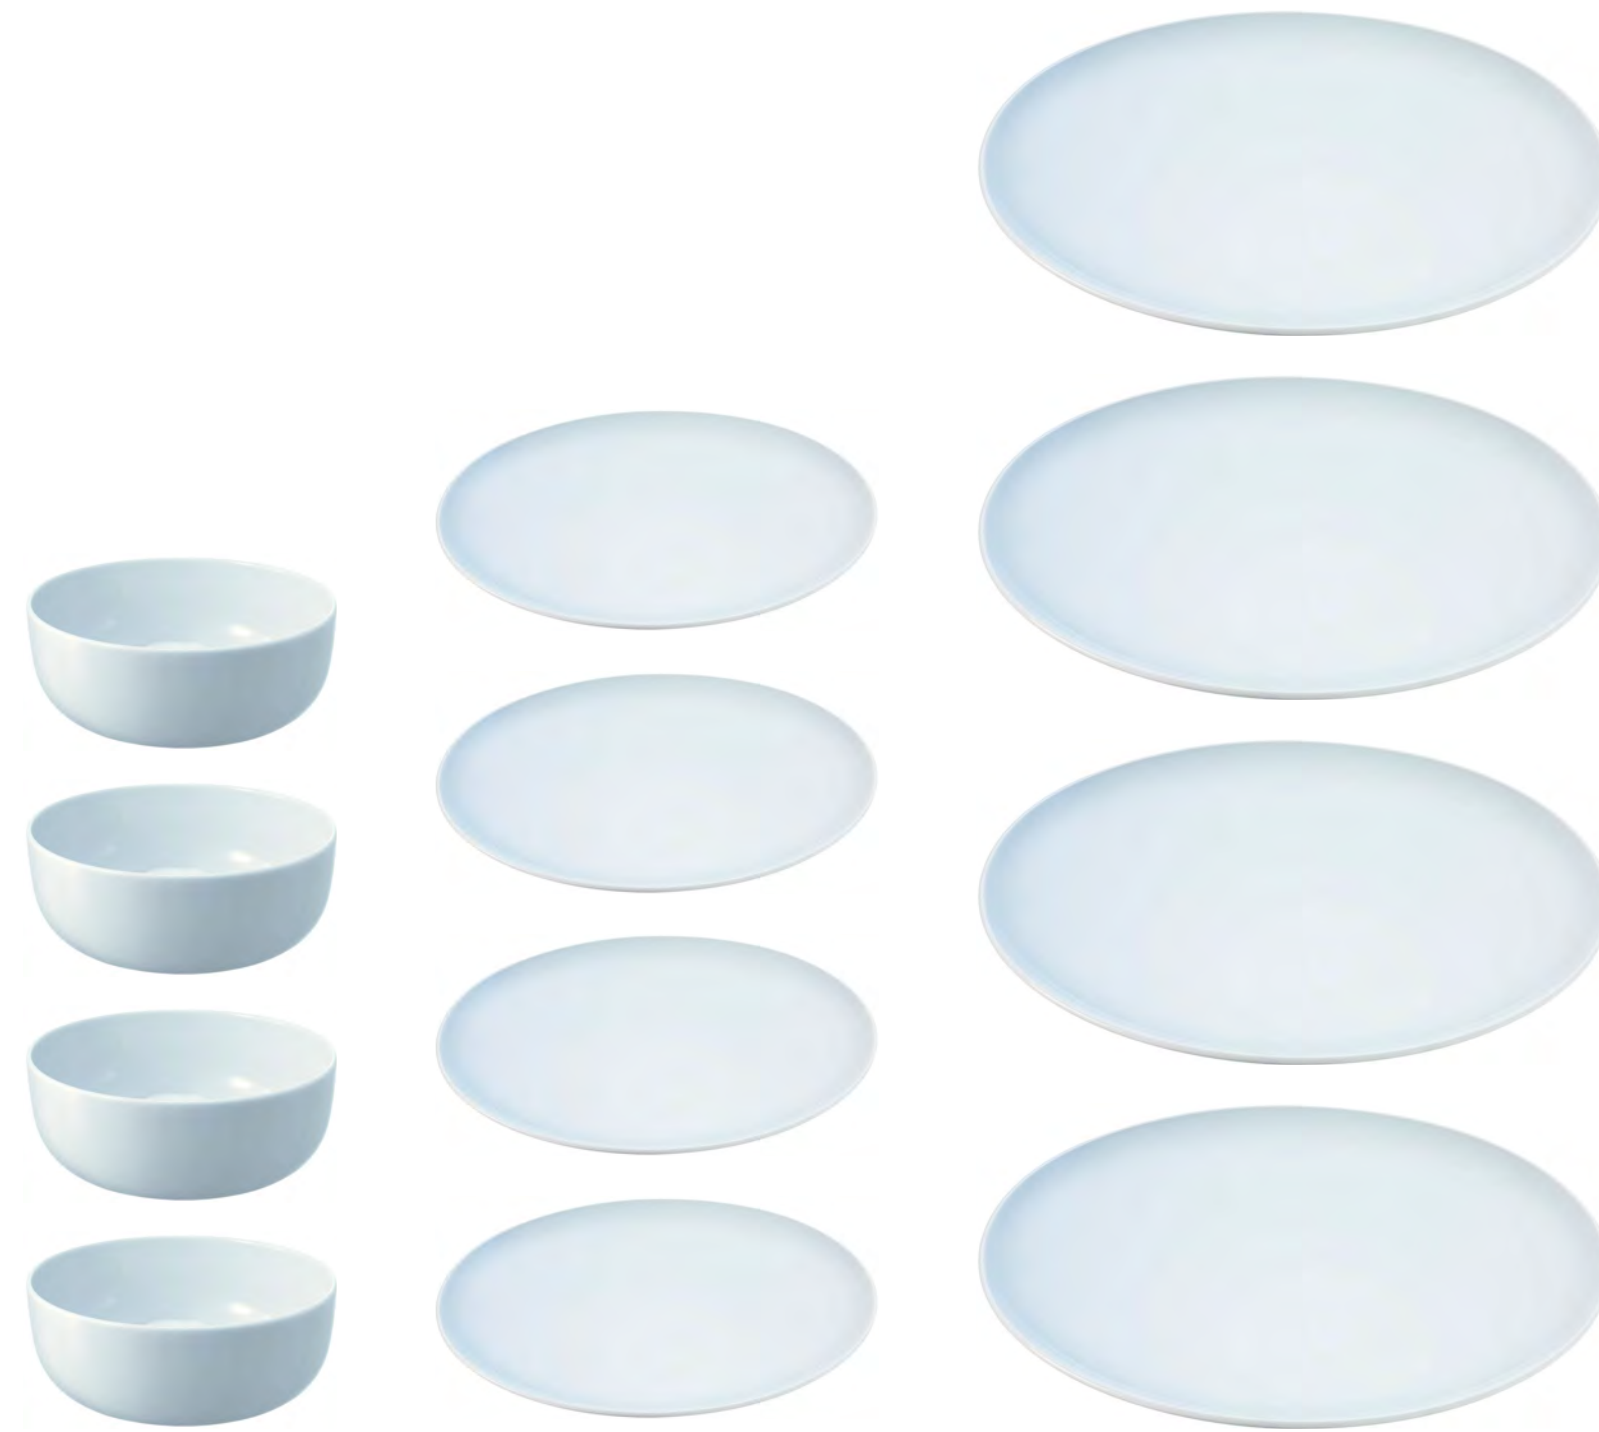

DINE
Cappuccino Cup & Saucer x 4
curved
350ml / 12oz
DI07 

DINE
Teapot
1.4L / 47oz
DI13 

DINE
Butter Dish & Oak Lid
H6.5cm W14cm D9cm /
H2.5in W5.5in D3.5cm
DI38 

DINE
12 Piece Set
coupe
DI44 

Set includes:
Cereal/Soup Bowl curved Ø15cm / Ø6in x 4
Starter/Dessert Plate coupe Ø20cm / Ø7.75in x 4
Dinner Plate coupe Ø28cm / Ø11in x 4