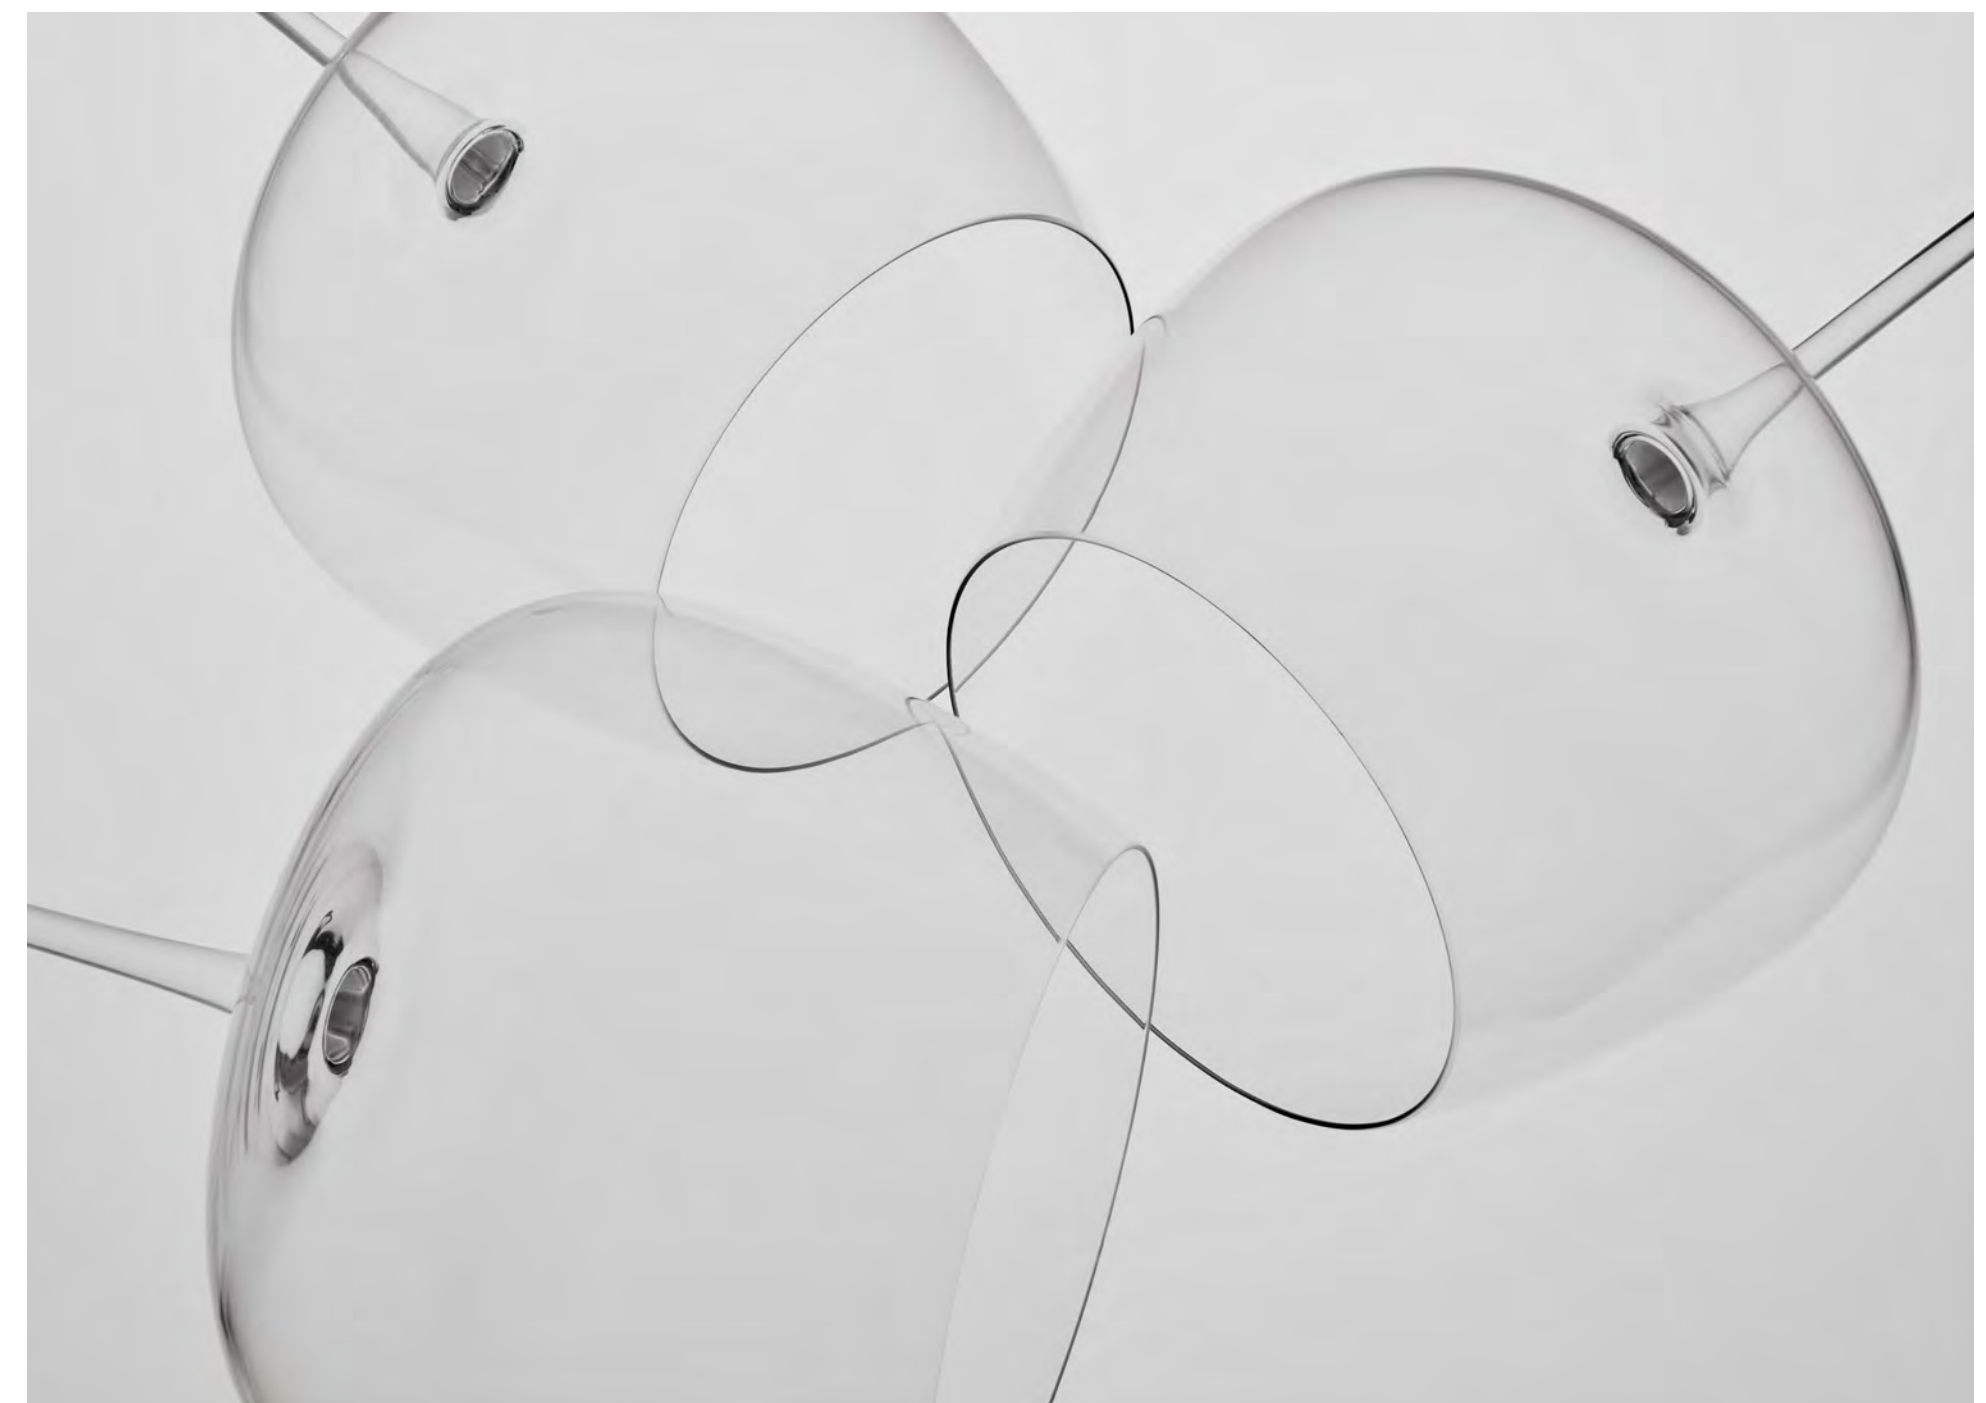

OUR PILLARS

HERITAGE

Through the skilled use of hand tools and an understanding of high quality raw materials, our European craftsmen use traditional techniques to transform mouth-blown glass into products of intrinsic value. After basic forms are blown, each piece is finished accordingly using a range of detailed processes. Our experience with the material enables us to experiment and push the boundaries of hand production, using the craftsmanship and skill of European producers.

DESIGN

We design for people with the simple aim of understanding the purpose and environment of a product. Thoughtful, considered design. A conscious approach to create pieces with intrinsic value, to be used and enjoyed year after year.

2014, 2017, 2018, 2019 - iF Design award

2016 - DesignPlus award

2016, 2017, 2018, 2021 - Good Design award

2020 - Green Good Design award