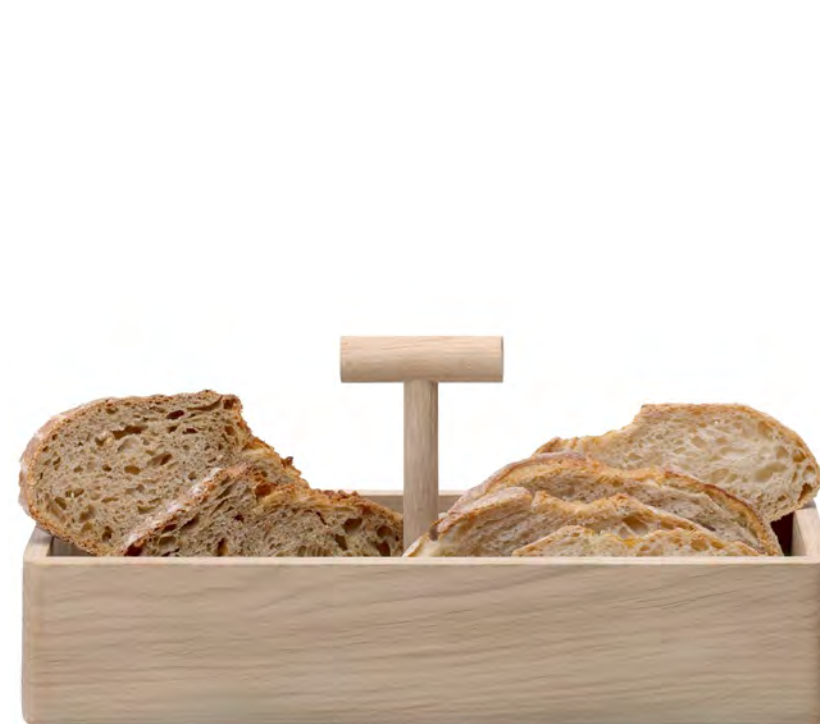

DINE
Cappuccino Cup & Saucer x 4
curved
350ml / 12oz
DI07 

DINE
Teapot
1.4L / 47oz
DI13 

DINE
Butter Dish & Oak Lid
H6.5cm W14cm D9cm /
H2.5in W5.5in D3.5cm
DI38 

DINE
12 Piece Set
coupe
DI44 

Set includes:
Cereal/Soup Bowl curved Ø15cm / Ø6in x 4
Starter/Dessert Plate coupe Ø20cm / Ø7.75in x 4
Dinner Plate coupe Ø28cm / Ø11in x 4

DINE
Bowl / Container & Oak Lid
Ø26.5cm H10cm /
Ø10.5in H4in
DI66 📦

DINE
Container & Oak Lid
Ø12.5cm H14cm /
Ø5in H5.5in
DI64 📦

DINE
Container & Oak Lid
Ø12.5cm H28cm /
Ø5in H11in
DI65 📦

DINE
Bowl & Lid
Ø26cm H12.5cm /
Ø10.25in H5in
DI62 📦