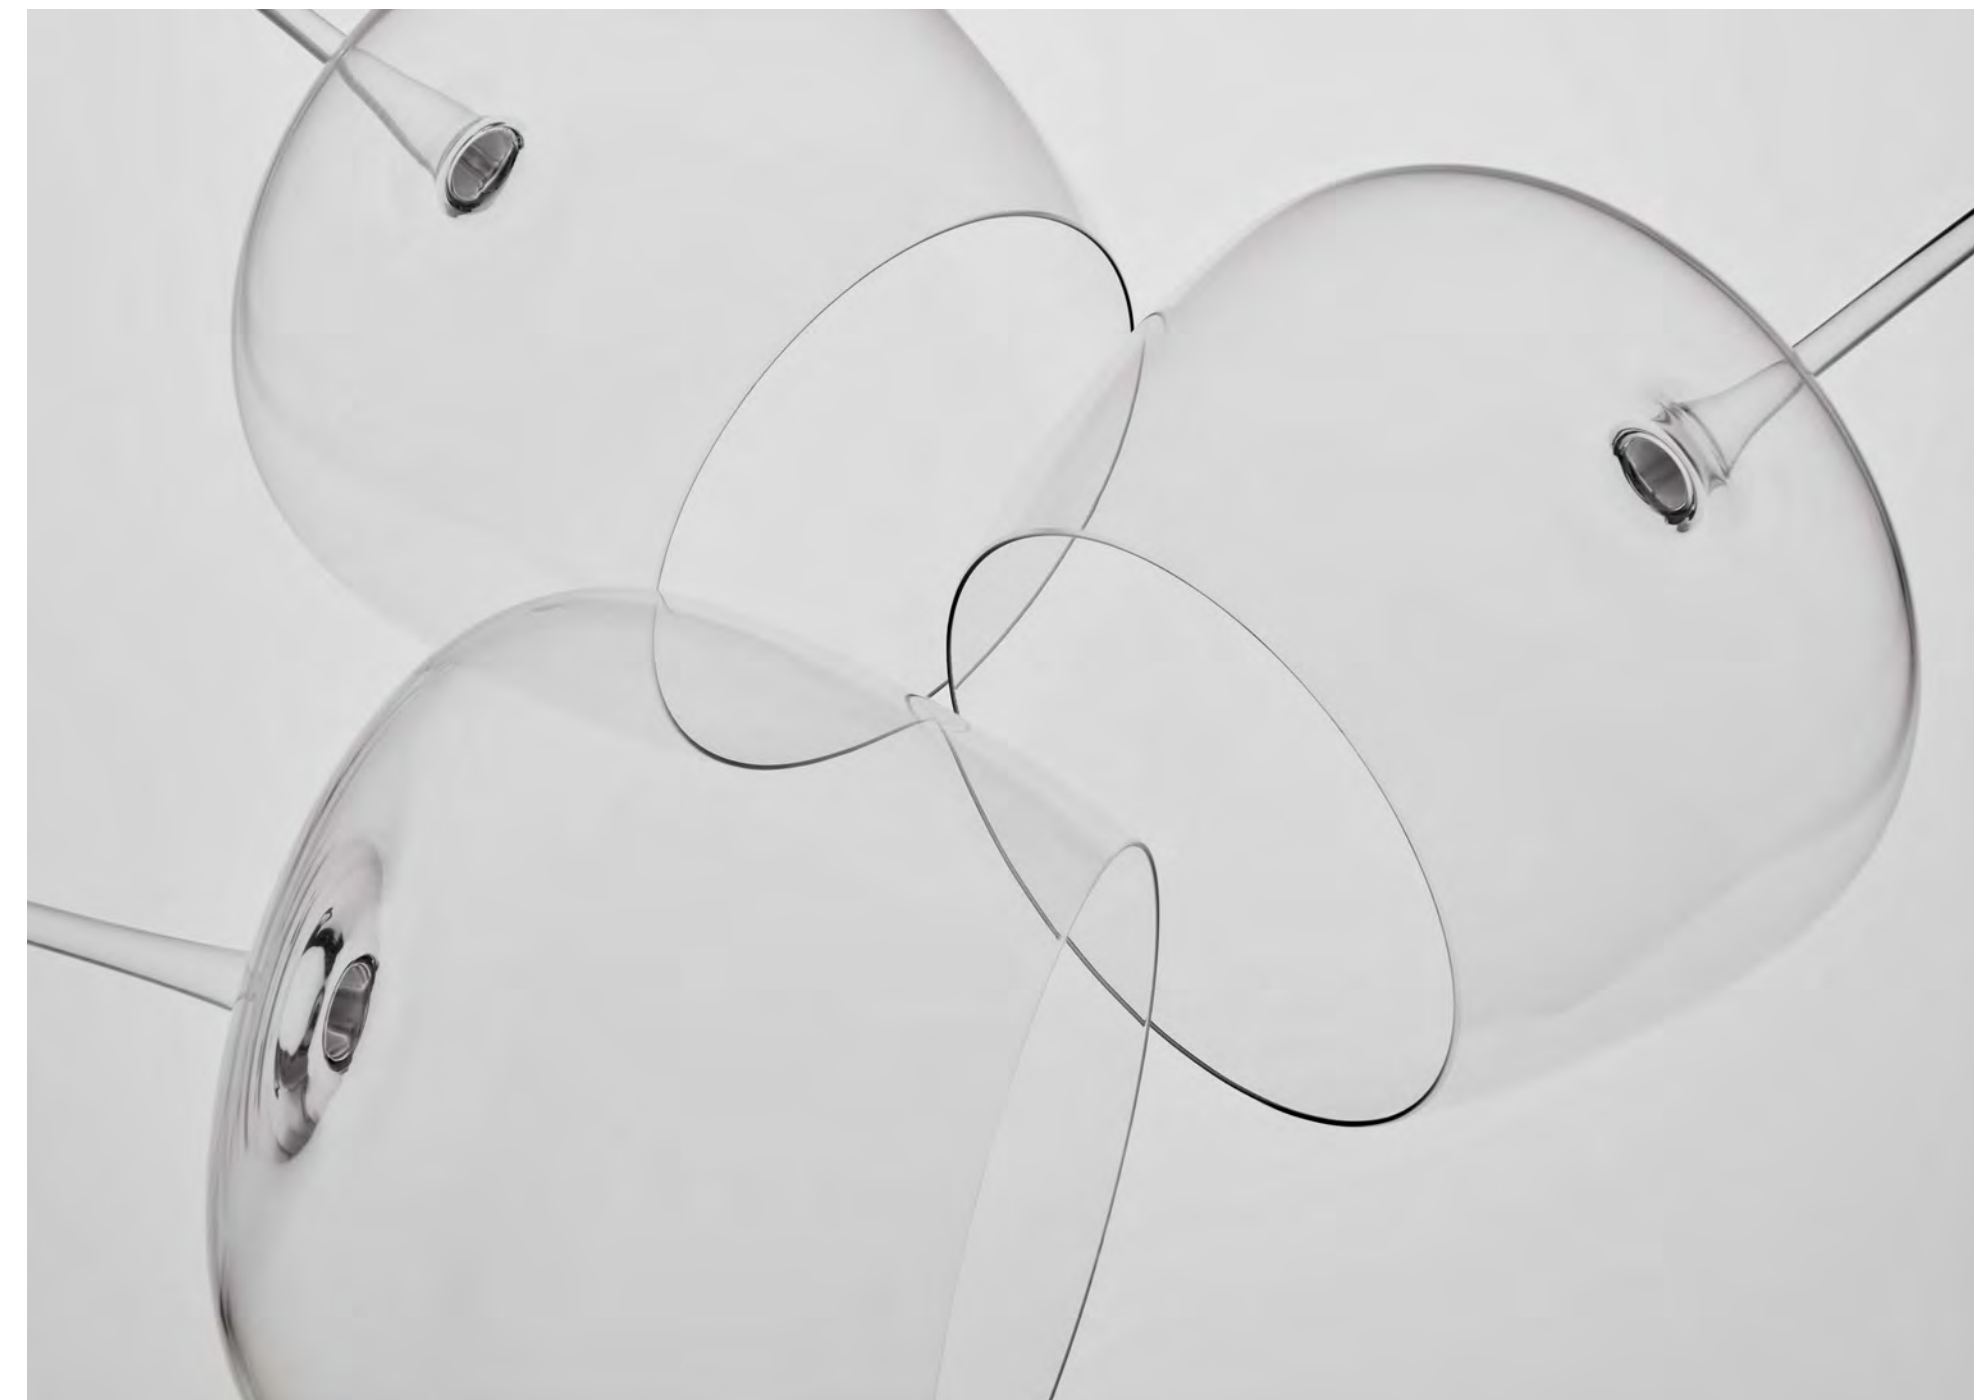

DESIGN

We design for people with the simple aim of understanding the purpose and environment of a product. Thoughtful, considered design. A conscious approach to create pieces with intrinsic value, to be used and enjoyed year after year.

2014, 2017, 2018, 2019 – iF Design award

2016 – DesignPlus award

2016, 2017, 2018, 2021 – Good Design award

2020 – Green Good Design award