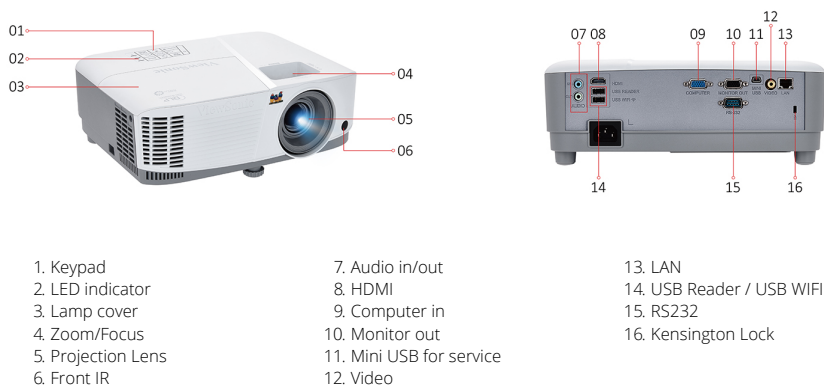

ViewSonic® PROJECTOR PG603W

Key Features

Bright Images in Any Environment |
Immersive 3D Viewing | Optimized Audio
| PC-free Projection | Wireless
Presentation

Product Description

The ViewSonic PG603W projector features WXGA resolution and a brightness output of 3600 ANSI Lumens for projecting clear, detailed images in brightly lit environments. PG603W has wireless sharing capabilities and allows you to share content from laptops and other smart devices from anywhere in the room via the projector's LAN/Wi-Fi display with vPresenter Pro app. Smart device content can also be mirrored directly to the PG603W through USB connection for a simplified way to share content. The projector's integrated USB reader allows you to plug in thumb drives through the USB port to display image files such as JPG and BMP, as well as Word, PowerPoint, and Excel files without the need for a PC. In addition, the energy-saving SuperEco mode reduces power consumption and extends lamp life to a lengthy 15,000 hours for dependable long-term projection.

INPUT

Computer in (share with component):	1
Composite:	1
Audio-in (3.5mm):	1
HDMI (HDCP):	1 (Back) (HDMI 1.4/ HDCP 1.4)

OUTPUT

Monitor out:	1
Audio out (3.5mm):	1
Speaker:	10W
USB type A (Power):	2 (1 x reader 5V/0.5A & 1 x optional wifi dongle)

CONTROL

RS232:	1
RJ45:	1
USB type mini B (Services):	1

OTHERS

Power Supply Voltage:	100-240V+/- 10%, 50/60Hz AC
Power Consumption:	Normal: 270W Standby: <0.5W
Operating Temperature:	0~40°C
Carton:	Brown
Net Weight:	2.3kg
Dimensions (WxDxH) w/adjustment foot:	294x218x110mm
Language:	English, French, Spanish, Thai, Korean, German, Italian, Russian, Swedish, Dutch, Polish, Czech, T-Chinese, S-Chinese, Japanese, Turkish, Portuguese, Finnish, Indonesian, India, Arabic, Vietnamese