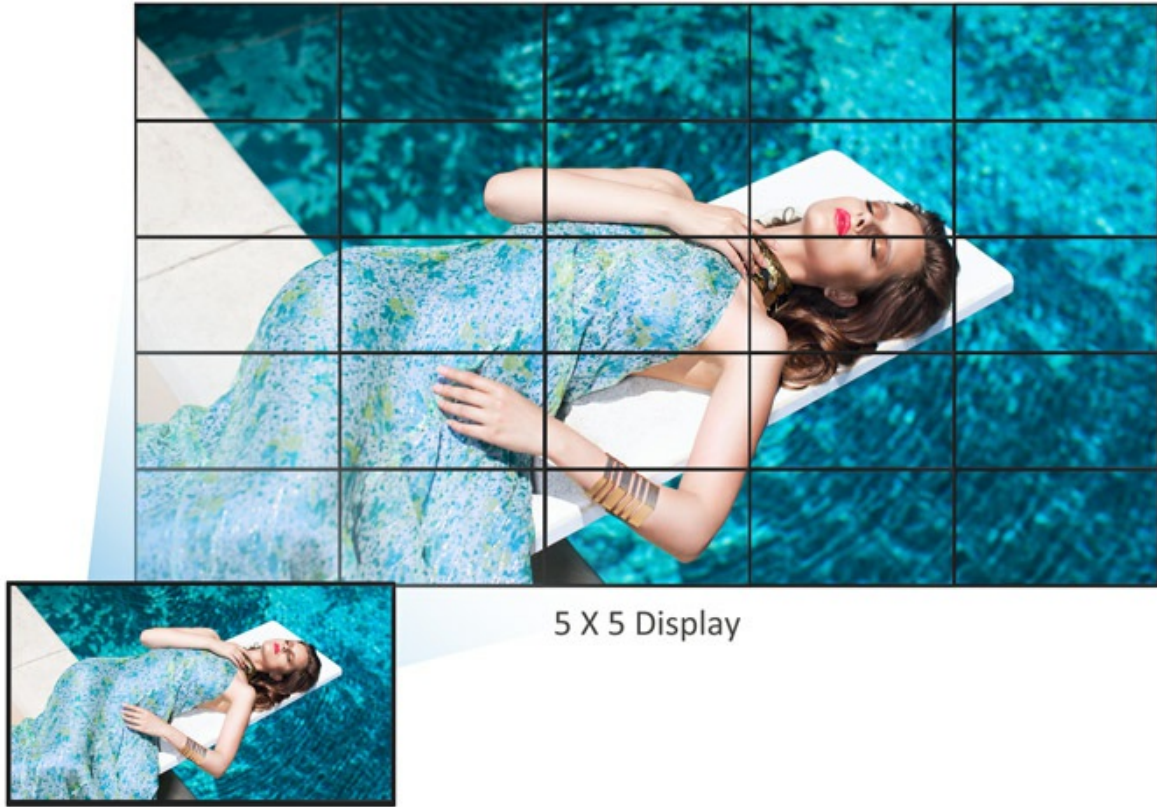

Single Display

5 X 5 Display

Dual Integrated Speakers

Designed with dual integrated speakers, this display combines incredible screen performance with stereo sound.