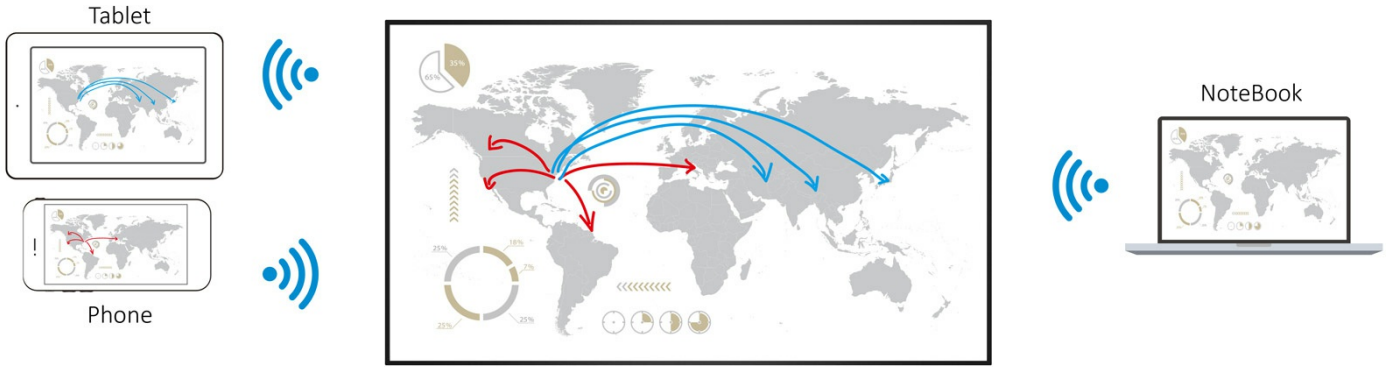

The ViewSonic® CDE7500 is a 75" 4K Ultra HD display with conferencing capabilities. With features including a razor sharp resolution of 3840 x 2160, ultra wide viewing angles, 2 x 20W speakers, and file sharing software, the display has been designed with the meeting room scenario in mind. The pre-installed Cast content sharing and Embedded Zoom conference software enables multiple users, whether on-site or on-line, to participate in conferences and share content with each other simultaneously, transforming CDE7500 into a dynamic content hub. This display's integrated quad-core processor and 16GB internal memory allows users to play multimedia content from a USB without the need for a PC, while the HDMI and VGA inputs offer connection with a variety of high definition devices. Flicker-free and Blue Light Filter eye-care technologies provide viewing that is comfortable for the human eye, from start to finish.

## **ViewBoard® Cast Content Sharing Software**

ViewBoard® Cast is a content sharing app for mobile devices that enables 1080p content to be streamed from a user's device onto ViewBoard® wirelessly or over a cable network.

## Zoom

Embedded Zoom is a conferencing app that enables content to be streamed from a user's devices onto ViewBoard® over the internet or an international wireless services (including cell phones and landlines). It supports up to 10 participants, allowing 4 of the 10 to stream content from their laptop or smart phone.