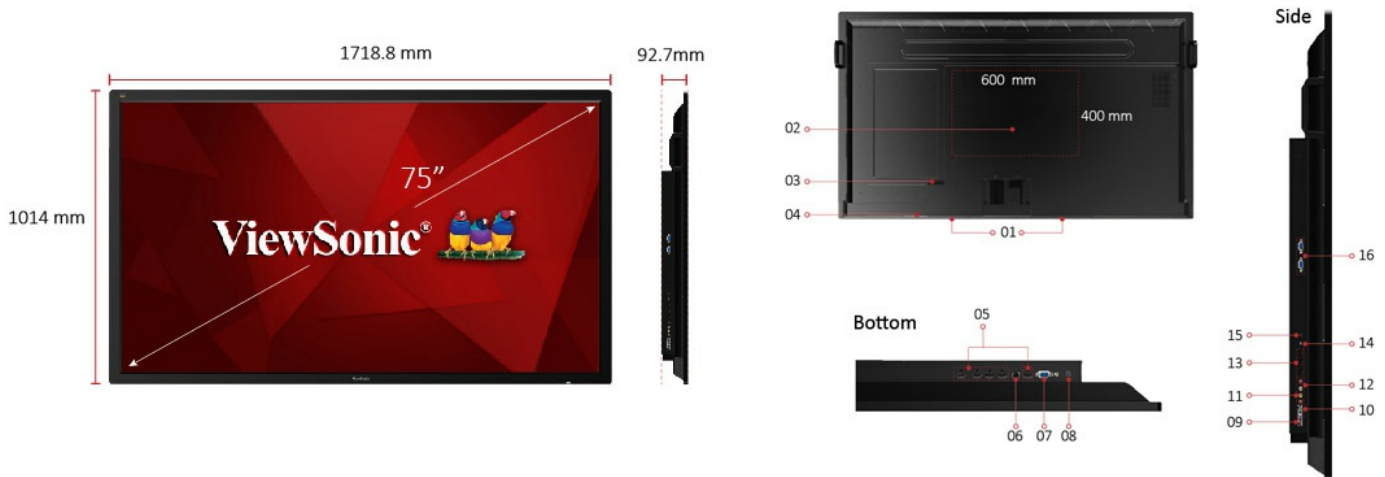

I/O Connectors

1. Internal Speakers
2. VESA® Compatible Wall Mount 600 x 400 mm
3. AC In
4. Menu Controls
5. HDMI ports
6. LAN ports
7. VGA ports
8. VGA-AUDIO
9. AV-OUT
10. YPbPr/YCbCr IN ports
11. AV-IN ports
12. AUDIO-IN ports
13. USB ports
14. Headset port
15. SPDIF port
16. RS232 IN/OUT port