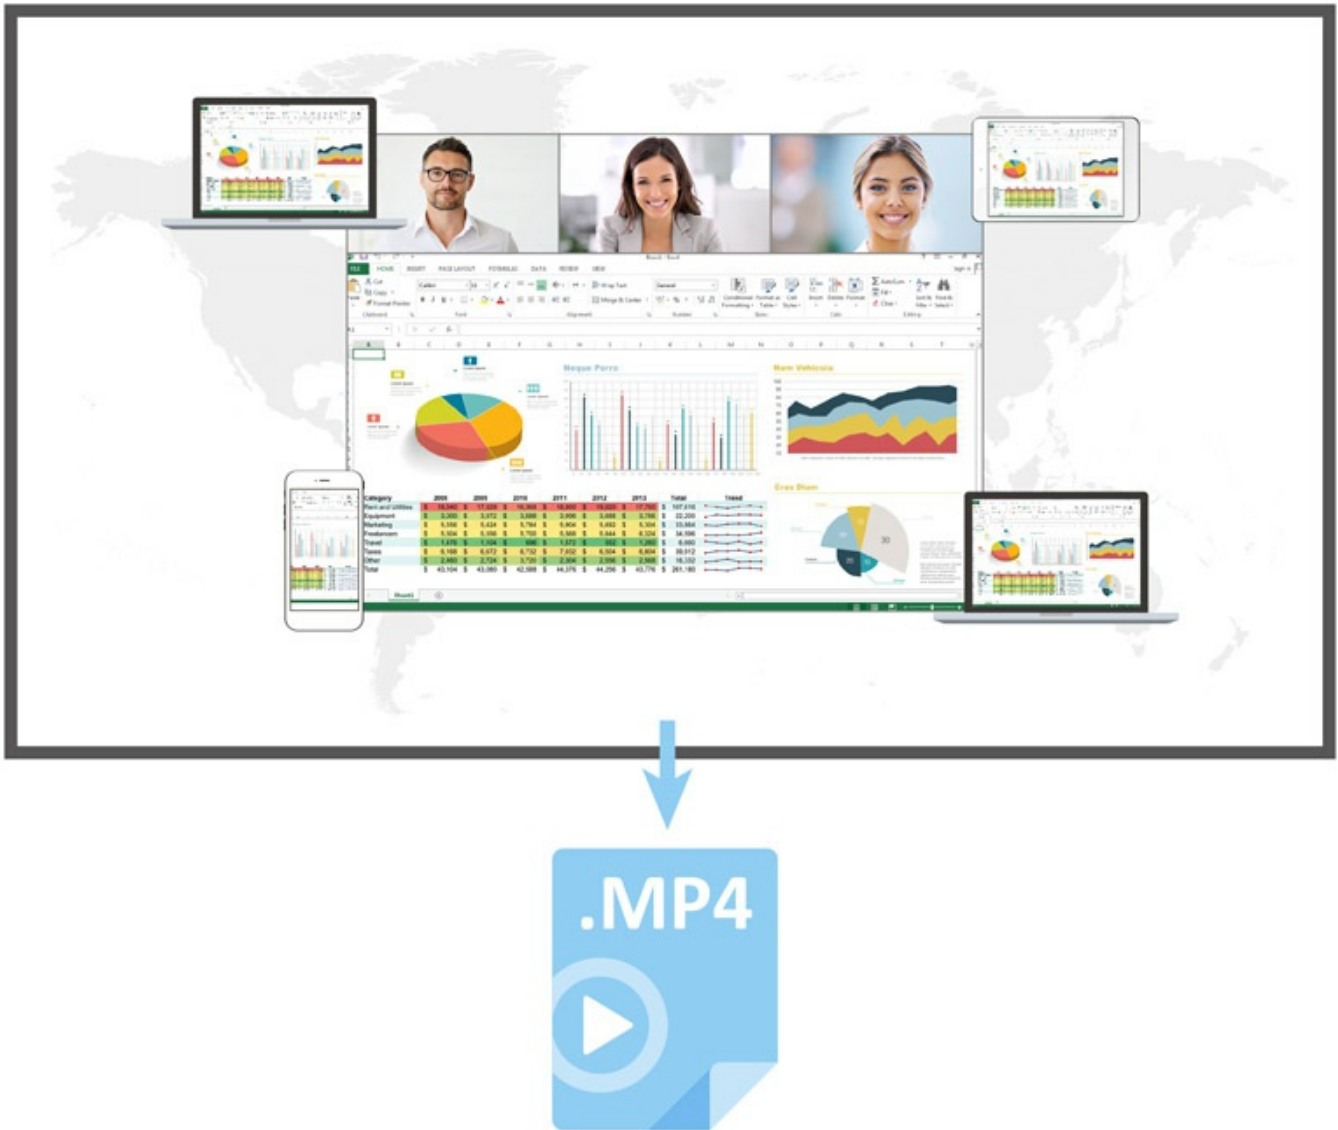

The ViewSonic® CDE7500 is a 75" 4K Ultra HD display with conferencing capabilities. With features including a razor sharp resolution of 3840 x 2160, ultra wide viewing angles, 2 x 20W speakers, and file sharing software, the display has been designed with the meeting room scenario in mind. The pre-installed Cast content sharing and Embedded Zoom conference software enables multiple users, whether on-site or on-line, to participate in conferences and share content with each other simultaneously, transforming CDE7500 into a dynamic content hub. This display's integrated quad-core processor and 16GB internal memory allows users to play multimedia content from a USB without the need for a PC, while the HDMI and VGA inputs offer connection with a variety of high definition devices. Flicker-free and Blue Light Filter eye-care technologies provide viewing that is comfortable for the human eye, from start to finish.

## **ViewBoard® Cast Content Sharing Software**

ViewBoard® Cast is a content sharing app for mobile devices that enables 1080p content to be streamed from a user's device onto ViewBoard® wirelessly or over a cable network.

## Zoom

Embedded Zoom is a conferencing app that enables content to be streamed from a user's devices onto ViewBoard® over the internet or an international wireless services (including cell phones and landlines). It supports up to 10 participants, allowing 4 of the 10 to stream content from their laptop or smart phone.

## Powerful Dual Speakers for Crystal-clear sound

Its 40W speaker design delivers incredible sound while combining eye-catching multimedia content with high-quality sound effects—creating a lasting audio-visual impression on your audience.