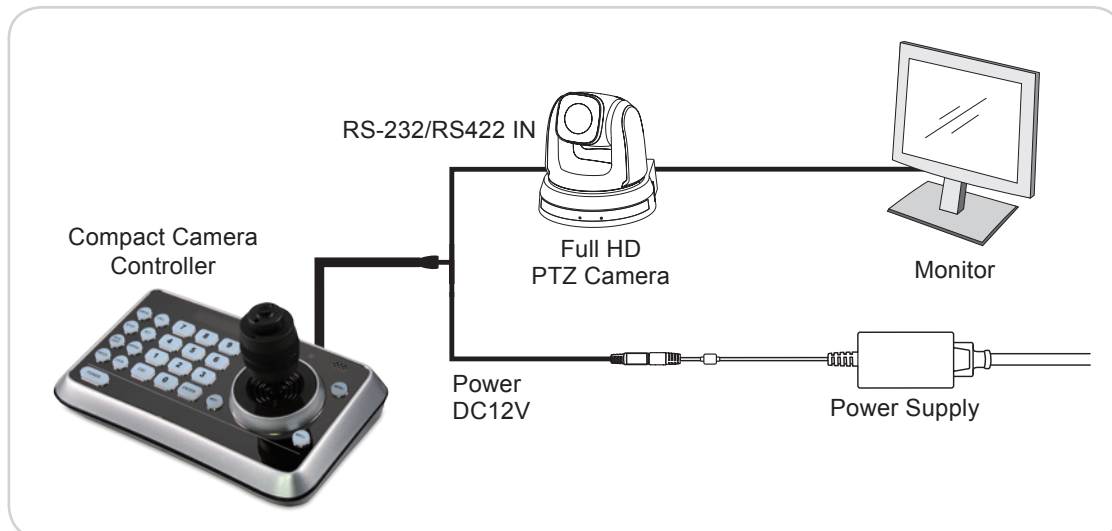

The VS-K20 joystick controls any of the Lumens PTZ cameras. This accessory allows for easy operation and different camera adjustments. With its auto back light keys and OLED display, the VS-K20 is a great camera controller accessory.

## Key Features

- Joystick for Pan/Tilt/Zoom and focusing
- Easy operation of versatile camera adjustments
- The RS-232/RS-422 communication interfaces allow long-distance communication
- High brightness OLED display
- Multi-level protection from illegal operation and settings
- Auto backlight keys

## Product Specifications

<b>Comm. Interface</b>	Mini Din 8PIN	<b>Backlight</b>	Auto / Manual
<b>Protocol</b>	VISCA	<b>Power</b>	DC12V
<b>Baud Rate</b>	9600/38400 bps	<b>Power Consumption</b>	< 2W
<b>Camera Control (Max.)</b>	7	<b>Dimensions (L x W x H)</b>	7.9" x 4.7" x 4.1" (200 x 120 x 103 mm)
<b>Joystick</b>	4-axis (Pan/Tilt/Zoom/Focus)	<b>Weight</b>	1.1 lbs (0.5 kg)
<b>Display</b>	OLED		