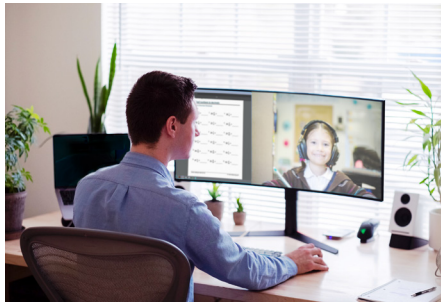

VC-B11U

Video Conference Camera

The Lumens[®] VC-B11U delivers brilliantly sharp and exceptional video with 4K Ultra HD image quality. The VC-B11U's genius auto framing function can automatically frame all participants in a perfect view. It features 120° field-of-view wide-angle providing an excellent visual collaboration experience. Thanks to its built-in two Omni-directional microphones, it can capture crystal-clear voice. It's applicable for video conference with 3-10 participants in the small-to-medium size room.

Key Features

- Clear images with 4K sensor, fixed-lens, and WDR
- Effectively capture human voice up to 5 meters
- Hands-free auto framing to include all participants in a perfect view
- Easily control the camera by a mini remote controller or software

Genius and accurate auto framing can detect everyone in wide angle. Ensure all participants are framing perfectly on a screen.

Built-in Microphone

The VC-B11U with high sensitive dual-microphone can effectively captures human voice up to 5 meters, allowing everyone to be heard clearly.

Easy Camera Control

Easy control like auto framing, preset and ePTZ function by the compact remote controller. Customize the image quality with Lumens exclusive software.

Applications

Distance Learning

Work from Home