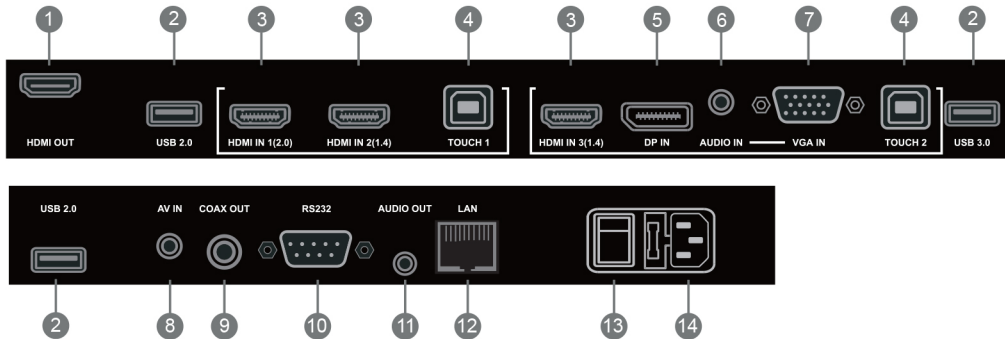

USB Cable	1 x 5 m
Passive Stylus	3 x magnetic
Remote Control	1 (with batteries)
Wall Mount	Optional
Internal PC Module	Optional
Android	
Version	Android 5.1 "Jelly Bean"
CPU	ARM Cortex A53 Dual Core
GPU	Quad Core
RAM	2 GB
ROM	16 GB

What's in the box:

Hardware

- Magnetic stylus x 3
- Remote control with batteries

Documentation

- MimioStudio license
- Warranty card
- QuickStart Guide

Cables

- HDMI cable (3 m)
- USB A-to-B for touch (5 m)
- US power cord (3 m)

Drawings

Connections

Items	Function description
① HDMI OUT	Displays whatever is on the screen, including Android annotation.
② USB	Connect USB devices such as mobile hard disk, U disk, USB keyboard and mouse, USB drives, etc.
③ HDMI IN	HDMI input
④ TOUCH	Touch signal output for connection to external computer
⑤ DP	DisplayPort input
⑥ AUDIO IN	Line level audio input
⑦ VGA IN	VGA input
⑧ AV IN	Composite video + audio input - 3.5mm 4-conductor
⑨ COAX OUT	Digital audio output - "RCA" connector
⑩ RS-232	Control interface
⑪ AUDIO OUT	Output to an external amplifier and speaker
⑫ LAN	RJ-45 connector
⑬ AC SWITCH	Master power switch
⑭ AC IN	AC power input

HDMI = High-definition multimedia interface

Specifications are subject to change without notice.