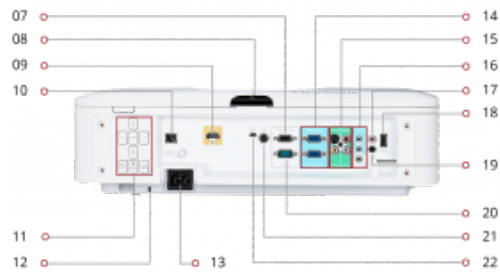

Key Features

5,000 Lumen Brightness | Vertical Lens Shift with Centered Lens | PortAll[®]: Discreet Wireless Streaming | Network Monitoring & Control | SuperColor[™]: Amazing Color Accuracy

Product Description

Delivering 1280 x 800 resolution and 5000 lumens of brightness, the ViewSonic[®] PG800W is the ideal WXGA projector for professional installations, large venues, and business and education environments. With its 1.3x optical zoom, centered lens, vertical lens shift, and vertical keystoneing, the PG800W provides extreme flexibility even in the most challenging installations. The PG800W boasts a sleek top cover design for quick lamp and accessory access, while an intuitive PortAll[®] compartment accommodates additional accessories such as an HDBaseT receiver, wireless streaming device, or PC stick. A 4-in-1 power button serves as a central point for LED notifications. Moreover, two HDMI ports and additional audio and video ports allow for extensive connectivity to handle multiple devices without the need to switch cables. Powered by SuperColor[™] technology for beautiful image reproduction, and SonicExpert[®] technology for incredibly clear sound, the PG800W delivers a professional audiovisual performance.

01. Vertical Lens Shift
02. Remote Sensor
03. Projection Lens
04. PortAll[™] (HDMI/MHL)

05. Zoom ring
06. Focus ring
07. Monitor Out
08. Power Switch

09. HDMI
10. LAN
11. Menu Controls
12. Kensington[®] Lock Slot