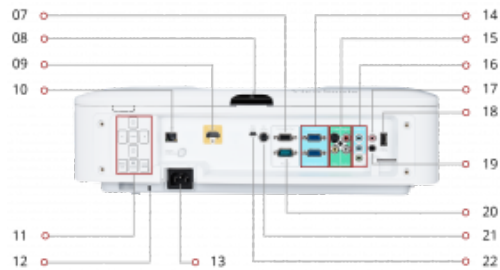

Delivering 1920 x 1080 resolution and 5000 lumens of brightness, the ViewSonic® PG800HD is the ideal 1080p projector for professional installations, large venues, and business and education environments. With its 1.3x optical zoom, centered lens, vertical lens shift, and vertical keystoneing, the PG800HD provides extreme flexibility even in the most challenging installations. The PG800HD boasts a sleek top cover design for quick lamp and accessory access, while an intuitive PortAll® compartment accommodates additional accessories such as an HDBaseT receiver, wireless streaming device, or PC stick. A 4-in-1 power button serves as a central point for LED notifications. Moreover, two HDMI ports and additional audio and video ports allow for extensive connectivity to handle multiple devices without the need to switch cables. Powered by SuperColor™ technology for beautiful image reproduction, and SonicExpert® technology for incredibly clear sound, the PG800HD delivers a professional audiovisual performance.

01. Vertical Lens Shift
02. PortAll® Remote Sensor
03. Projection Lens
04. PortAll™ (HDMI/MHL)

05. Zoom ring
06. Focus ring
07. Monitor Out
08. Power Switch

09. HDMI
10. LAN
11. Menu Controls
12. Kensington® Lock Slot

- call: 888.881.8781
- email: salesinfo@viewsonic.com
- visit: viewsonic.com

Display:

Type:	DLP
Resolution Type:	1080p
Resolution:	1920 x 1080
Brightness (ANSI Lumens):	5,000
Throw Distance:	2.5 - 32.7 ft / .76 - 10 m
Throw Ratio:	1.15-1.5
Display Size (in.):	30 - 300 in. / 0.76 - 7.62 m
Keystone:	Vertical (\pm 40°)
Lens:	1.3x Manual optical zoom / manual optical focus
Light Source (watt):	370
Light Source Life, Normal (hours):	2000
Light Source Life, Dynamic Eco-Mode (hours):	2500
Color Depth:	1.07B Color (R/G/B 10bit)
Dynamic Contrast Ratio:	50,000:1
Aspect Ratio:	16:9