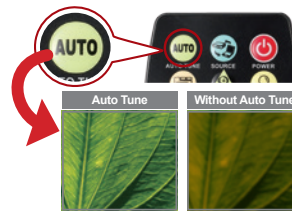

### Built-in Power

A stable power supply provides a constant image and data flow.

**No Reflection**

**Reflection**

## Anti-Reflection

With the Lumens™ side lamp gooseneck design, the direction of the light source can be adjusted according to the environment in order to prevent reflections.

## Instant Image Adjustment

An Auto Tune button adjusts the clarity, brightness, and color according to the actual environment automatically. A new image process technology speeds up its function so that the image adjustment becomes more efficient.