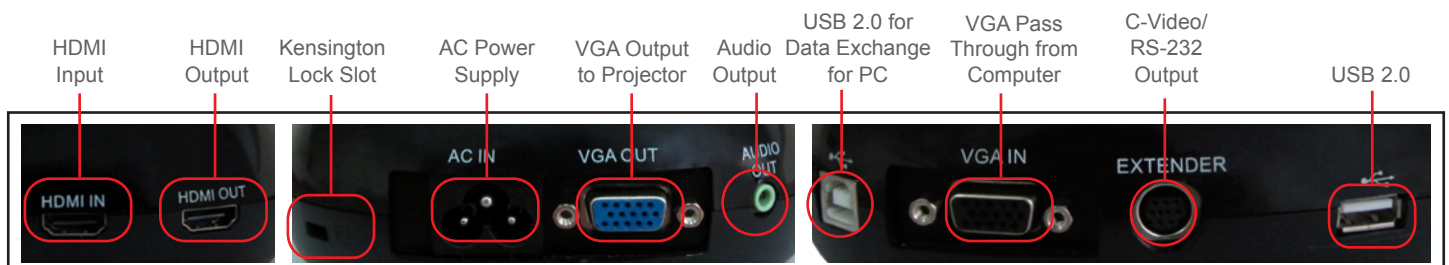

User Interface

Lumens™
Brilliance by Design

Lumens Integration, Inc.
4116 Clipper Court
Fremont, CA. 94538
Phone: 888.542.3235
Fax: 510.252.1389
www.MyLumens.com

Lumens Europe
Stationstraat 5
1730 Asse, Belgium
Phone: +32 (0) 2 452 76 00
Fax: +32 (0) 2 452 76 00