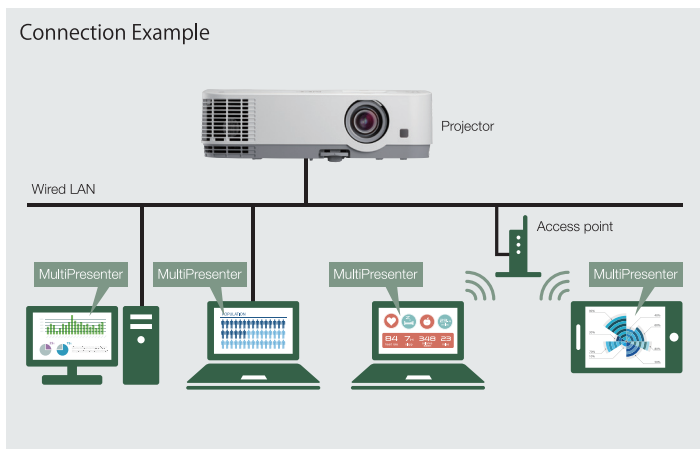

Advanced Functions

MultiPresenter

MultiPresenter is application software that lets you display your device's screen (PC, tablet, smart phone, etc.) on the receiver projectors via wired or wireless LAN. MultiPresenter is free and available on Windows, Mac, iOS, and Android. MultiPresenter can send images from your various devices, which enables you to display real-time images with the internal camera or web pages on the smart devices in combination with a file sharing application.

Desktop Version (Win/Mac)

Computer audio and video data (audio can be transmitted only when using Windows) can be transmitted via a wireless or wired LAN.

- **Easy Connection**
Input a 4-digit number (PIN code) for a network connection via wireless LAN.
- **Multiple devices (maximum of 16 screens) can display at the same time and simultaneously display onto multiple receiving projectors.**
- **Projector control**

Advanced Networking Capabilities

- Integrated RJ45 connection for quick connection to the LAN (10/100 base-T capability)
- Control and receive important broadcast messages via Crestron Roomview™
- MultiPresenter enables up to 16 wireless devices to be connected to the projector simultaneously with access controlled by the moderator.
- Remote diagnostics enable the user to monitor and make adjustments to the projector remotely
- Simple Access Point Sending photos and documents have never been easier from a computer or iPad.