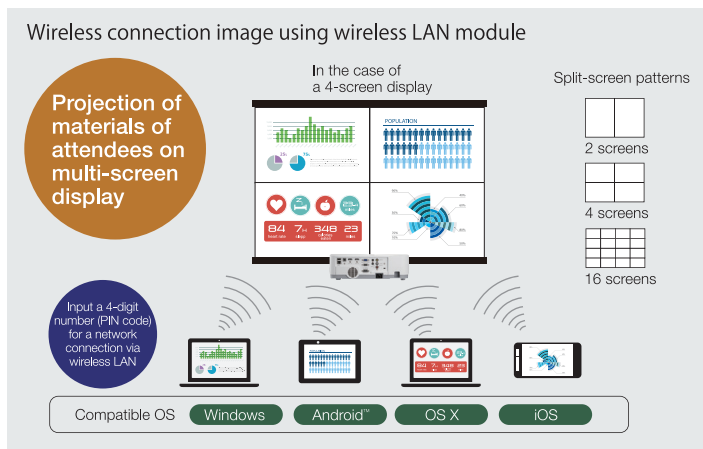

Advanced Functions

MultiPresenter

MultiPresenter is application software that lets you display your device's screen (PC, tablet, smart phone, etc.) on the receiver projectors via wired or wireless LAN. MultiPresenter is free and available on Windows, Mac, iOS, and Android. MultiPresenter can send images from your various devices, which enables you to display real-time images with the internal camera or web pages on the smart devices in combination with a file sharing application.

Desktop Version (Win/Mac)

Computer audio and video data (audio can be transmitted only when using Windows) can be transmitted via a wireless or wired LAN.

- **Easy Connection**
Input a 4-digit number (PIN code) for a network connection via wireless LAN.
- **Multiple devices (maximum of 16 screens) can display at the same time and simultaneously display onto multiple receiving projectors.**
- **Projector control**

Mobile Version (Android/iOS)

You can transmit files, photos, camera images, files of web pages, and other information stored on Android or iOS devices via a wireless LAN.

- **Easy Connection**
Input a 4-digit number (PIN code) for a network connection via wireless LAN.
- **Multiple devices (maximum of 16 screens) can display at the same time and simultaneously display onto multiple receiving projectors.**
- **Projector control**

Advanced Networking Capabilities

- Integrated RJ45 connection for quick connection to the LAN (10/100 base-T capability)
- Control and receive important broadcast messages via Crestron Roomview™
- MultiPresenter enables up to 16 wireless devices to be connected to the projector simultaneously with access controlled by the moderator.
- Remote diagnostics enable the user to monitor and make adjustments to the projector remotely
- Simple Access Point Sending photos and documents have never been easier from a computer or iPad.