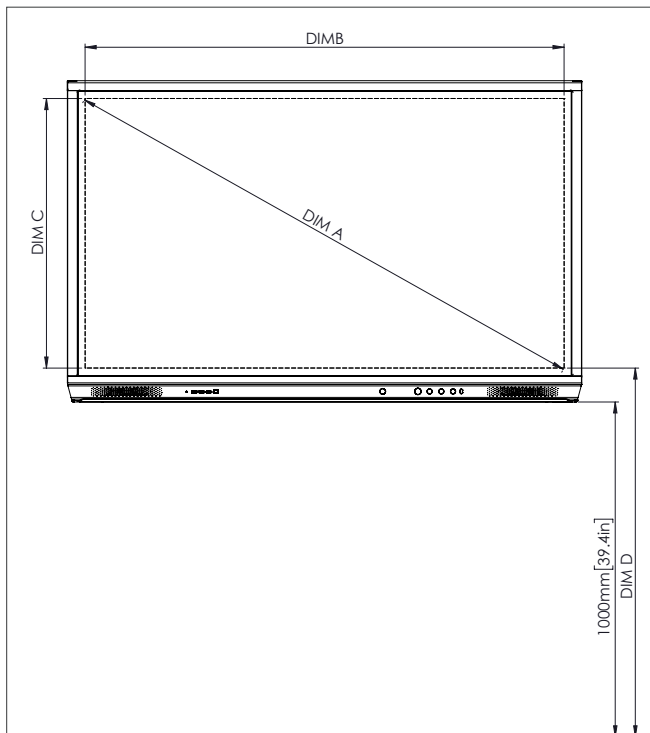

PHYSICAL SPECIFICATIONS

Panel Dimensions	65" 4K: 1536 x 960 x 90 mm (60.5 x 37.8 x 3.5 in)
	75" 4K: 1767 x 1093 x 106 mm (69.6 x 43.0 x 4.2 in)
	86" 4K: 2018 x 1236 x 113 mm (79.4 x 48.7 x 4.4 in)
Packed Dimensions	65" 4K: 1660 x 1045 x 245 mm (65.4 x 41.1 x 9.6 in)
	75" 4K: 1880 x 1160 x 280 mm (74.0 x 45.7 x 11.0 in)
	86" 4K: 2140 x 1340 x 280 mm (84.3 x 52.8 x 11.0 in)
Net Weight	65" 4K: 46 kg (101 lbs)
	75" 4K: 64 kg (141 lbs)
	86" 4K: 84 kg (185 lbs)
Packed Weight	65" 4K: 57 kg (125 lbs)
	75" 4K: 81 kg (179 lbs)
	86" 4K: 102 kg (225 lbs)
Wall Mount Dimensions	1010 x 720 x 52 mm (39.8 x 28.3 x 2.0 in)
Wall Mount Packed Weight	5 kg (11lbs)
VESA Mount Point	65" 4K: 600 x 400 mm (23.6 x 15.7 in)
	75" 4K: 600 x 400 mm (23.6 x 15.7 in)
	86" 4K: 700 x 400 mm (27.6 x 15.7 in)

TECHNICAL DRAWINGS

65" 4K

Front

DIM	DIMENSION (MM)	DIMENSION (IN)
A	1641	64.6
B	1430	56.3
C	805	31.7
D	1101	43.3
E	133	5.2
F	83	3.3
G	960	37.8
H	1536	60.5
I	600	23.6
J Min	151	5.9
J Max	289	11.4
K Min	1151	45.3
K Max	1289	50.7
L	90	3.5

Back

Side

TECHNICAL DRAWINGS

75"

Front

DIM	DIMENSION (MM)	DIMENSION (IN)
A	1895	74.6
B	1652	65.0
C	929	36.6
D	1105	43.5
E	144	5.7
F	76	3.0
G	1093	43.0
H	1767	69.6
I	600	23.6
J Min	228	9.0
J Max	365	14.4
K Min	1228	48.3
K Max	1365	53.7
L	106	4.2

Back

Side

ActivPanel 2019 Nickel SS 04/19 v1.8 EN

Page 4

TECHNICAL DRAWINGS

86"

Front

DIM	DIMENSION (MM)	DIMENSION (IN)
A	2177	85.7
B	1897	74.7
C	1067	42.0
D	1107	43.6
E	155	6.1
F	78	3.1
G	1236	48.7
H	2018	79.4
I	700	27.6
J Min	292	11.5
J Max	430	16.9
K Min	1292	50.9
K Max	1430	56.3
L	113	4.4