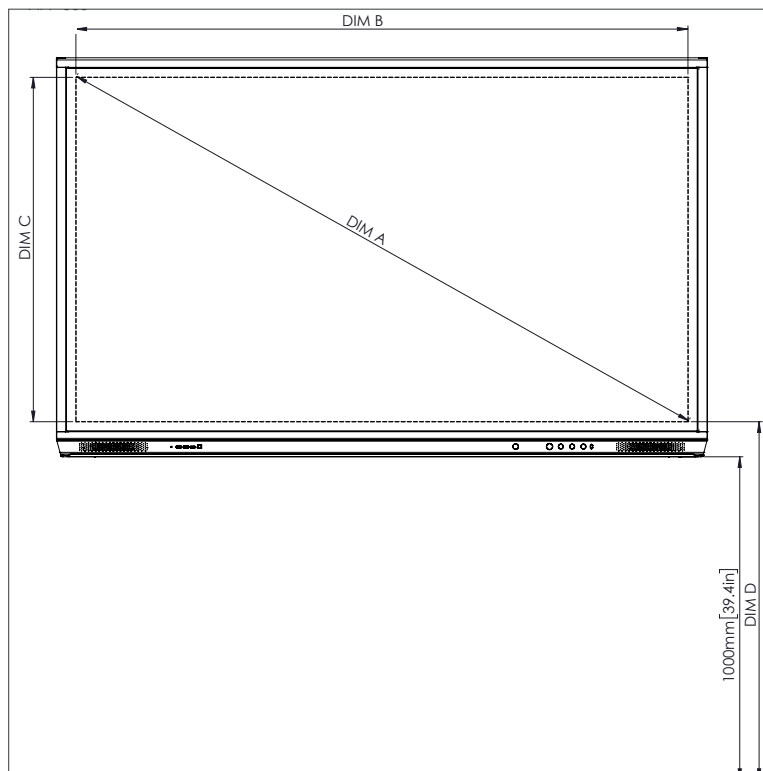

PHYSICAL SPECIFICATIONS

Panel Dimensions	65" 4K: 1536 x 960 x 90 mm (60.5 x 37.8 x 3.5 in)
	75" 4K: 1767 x 1093 x 106 mm (69.6 x 43.0 x 4.2 in)
	86" 4K: 2018 x 1236 x 113 mm (79.4 x 48.7 x 4.4 in)
Packed Dimensions	65" 4K: 1660 x 1045 x 245 mm (65.4 x 41.1 x 9.6 in)
	75" 4K: 1880 x 1160 x 280 mm (74.0 x 45.7 x 11.0 in)
	86" 4K: 2140 x 1340 x 280 mm (84.3 x 52.8 x 11.0 in)
Net Weight	65" 4K: 46 kg (101 lbs)
	75" 4K: 64 kg (141 lbs)
	86" 4K: 84 kg (185 lbs)
Packed Weight	65" 4K: 57 kg (125 lbs)
	75" 4K: 81 kg (179 lbs)
	86" 4K: 102 kg (225 lbs)
Wall Mount Dimensions	1010 x 720 x 52 mm (39.8 x 28.3 x 2.0 in)
Wall Mount Packed Weight	5 kg (11lbs)
VESA Mount Point	65" 4K: 600 x 400 mm (23.6 x 15.7 in)
	75" 4K: 600 x 400 mm (23.6 x 15.7 in)
	86" 4K: 700 x 400 mm (27.6 x 15.7 in)

TECHNICAL DRAWINGS

65" 4K

Front

DIM	DIMENSION (MM)	DIMENSION (IN)
A	1641	64.6
B	1430	56.3
C	805	31.7
D	1101	43.3
E	133	5.2
F	83	3.3
G	960	37.8
H	1536	60.5
I	600	23.6
J Min	151	5.9
J Max	289	11.4
K Min	1151	45.3
K Max	1289	50.7
L	90	3.5

Back

Side

TECHNICAL DRAWINGS

75"

Front

DIM	DIMENSION (MM)	DIMENSION (IN)
A	1895	74.6
B	1652	65.0
C	929	36.6
D	1105	43.5
E	144	5.7
F	76	3.0
G	1093	43.0
H	1767	69.6
I	600	23.6
J Min	228	9.0
J Max	365	14.4
K Min	1228	48.3
K Max	1365	53.7
L	106	4.2

Back

Side

ActivPanel 2019 Nickel SS 04/19 v1.8 EN

Page 4

TECHNICAL DRAWINGS

86"

Front

DIM	DIMENSION (MM)	DIMENSION (IN)
A	2177	85.7
B	1897	74.7
C	1067	42.0
D	1107	43.6
E	155	6.1
F	78	3.1
G	1236	48.7
H	2018	79.4
I	700	27.6
J Min	292	11.5
J Max	430	16.9
K Min	1292	50.9
K Max	1430	56.3
L	113	4.4