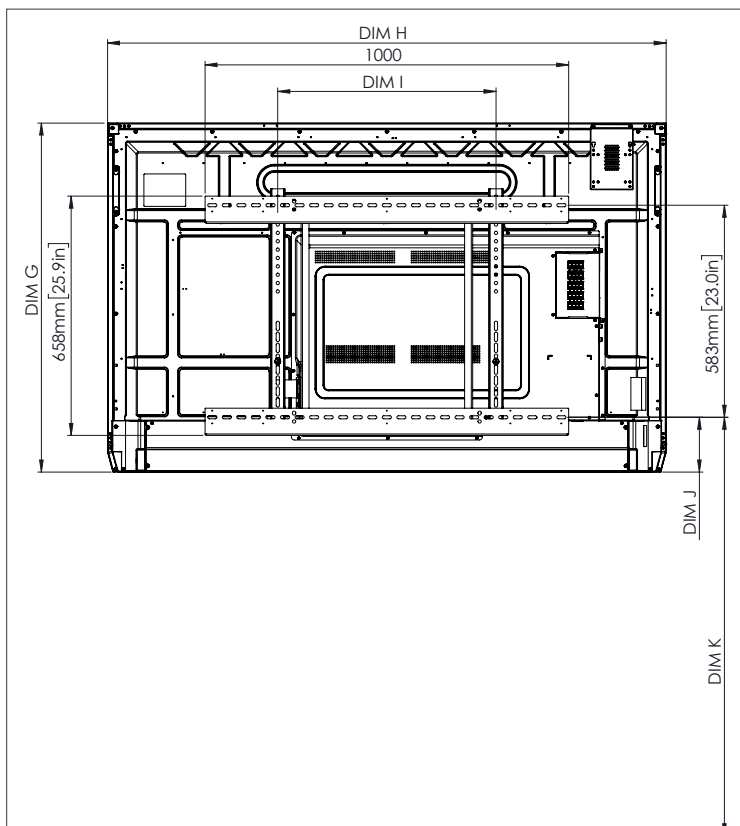

PHYSICAL SPECIFICATIONS

Panel Dimensions	65" 4K: 1536 x 960 x 90 mm (60.5 x 37.8 x 3.5 in)
	75" 4K: 1767 x 1093 x 106 mm (69.6 x 43.0 x 4.2 in)
	86" 4K: 2018 x 1236 x 113 mm (79.4 x 48.7 x 4.4 in)
Packed Dimensions	65" 4K: 1660 x 1045 x 245 mm (65.4 x 41.1 x 9.6 in)
	75" 4K: 1880 x 1160 x 280 mm (74.0 x 45.7 x 11.0 in)
	86" 4K: 2140 x 1340 x 280 mm (84.3 x 52.8 x 11.0 in)
Net Weight	65" 4K: 46 kg (101 lbs)
	75" 4K: 64 kg (141 lbs)
	86" 4K: 84 kg (185 lbs)
Packed Weight	65" 4K: 57 kg (125 lbs)
	75" 4K: 81 kg (179 lbs)
	86" 4K: 102 kg (225 lbs)
Wall Mount Dimensions	1010 x 720 x 52 mm (39.8 x 28.3 x 2.0 in)
Wall Mount Packed Weight	5 kg (11lbs)
VESA Mount Point	65" 4K: 600 x 400 mm (23.6 x 15.7 in)
	75" 4K: 600 x 400 mm (23.6 x 15.7 in)
	86" 4K: 700 x 400 mm (27.6 x 15.7 in)

TECHNICAL DRAWINGS

65" 4K

Front

DIM	DIMENSION (MM)	DIMENSION (IN)
A	1641	64.6
B	1430	56.3
C	805	31.7
D	1101	43.3
E	133	5.2
F	83	3.3
G	960	37.8
H	1536	60.5
I	600	23.6
J Min	151	5.9
J Max	289	11.4
K Min	1151	45.3
K Max	1289	50.7
L	90	3.5

Back

Side

TECHNICAL DRAWINGS

75"

Front

DIM	DIMENSION (MM)	DIMENSION (IN)
A	1895	74.6
B	1652	65.0
C	929	36.6
D	1105	43.5
E	144	5.7
F	76	3.0
G	1093	43.0
H	1767	69.6
I	600	23.6
J Min	228	9.0
J Max	365	14.4
K Min	1228	48.3
K Max	1365	53.7
L	106	4.2

Back

Side

ActivPanel 2019 Nickel SS 04/19 v1.8 EN

Page 4

TECHNICAL DRAWINGS

86"

Front

DIM	DIMENSION (MM)	DIMENSION (IN)
A	2177	85.7
B	1897	74.7
C	1067	42.0
D	1107	43.6
E	155	6.1
F	78	3.1
G	1236	48.7
H	2018	79.4
I	700	27.6
J Min	292	11.5
J Max	430	16.9
K Min	1292	50.9
K Max	1430	56.3
L	113	4.4