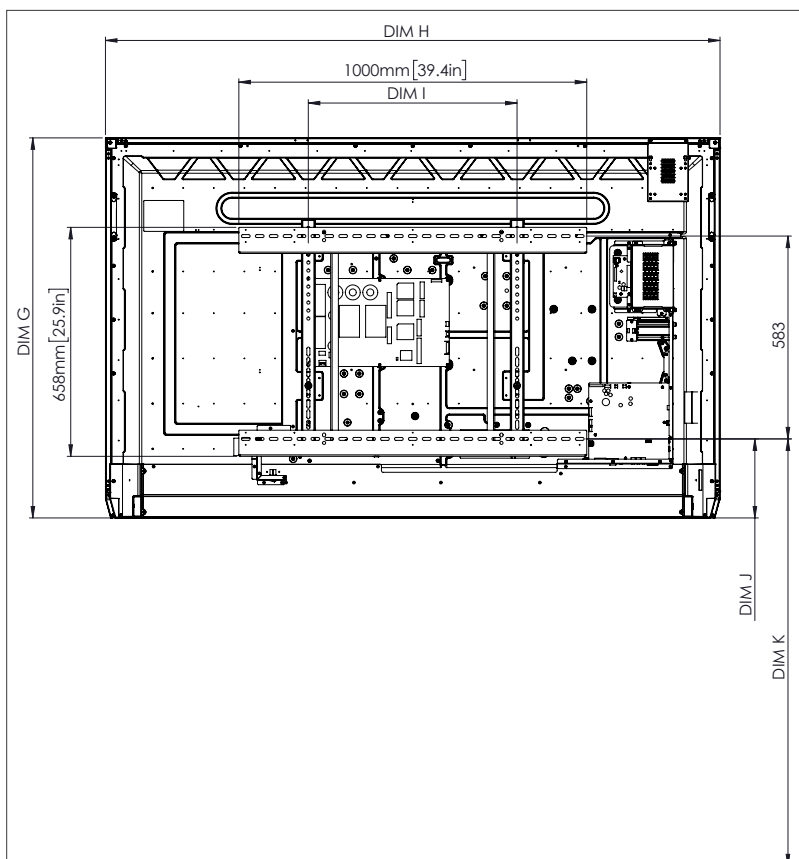

PHYSICAL SPECIFICATIONS

Panel Dimensions	65" 4K: 1536 x 960 x 90 mm (60.5 x 37.8 x 3.5 in)
	75" 4K: 1767 x 1093 x 106 mm (69.6 x 43.0 x 4.2 in)
	86" 4K: 2018 x 1236 x 113 mm (79.4 x 48.7 x 4.4 in)
Packed Dimensions	65" 4K: 1660 x 1045 x 245 mm (65.4 x 41.1 x 9.6 in)
	75" 4K: 1880 x 1160 x 280 mm (74.0 x 45.7 x 11.0 in)
	86" 4K: 2140 x 1340 x 280 mm (84.3 x 52.8 x 11.0 in)
Net Weight	65" 4K: 46 kg (101 lbs)
	75" 4K: 64 kg (141 lbs)
	86" 4K: 84 kg (185 lbs)
Packed Weight	65" 4K: 57 kg (125 lbs)
	75" 4K: 81 kg (179 lbs)
	86" 4K: 102 kg (225 lbs)
Wall Mount Dimensions	1010 x 720 x 52 mm (39.8 x 28.3 x 2.0 in)
Wall Mount Packed Weight	5 kg (11lbs)
VESA Mount Point	65" 4K: 600 x 400 mm (23.6 x 15.7 in)
	75" 4K: 600 x 400 mm (23.6 x 15.7 in)
	86" 4K: 700 x 400 mm (27.6 x 15.7 in)

TECHNICAL DRAWINGS

65" 4K

Front

DIM	DIMENSION (MM)	DIMENSION (IN)
A	1641	64.6
B	1430	56.3
C	805	31.7
D	1101	43.3
E	133	5.2
F	83	3.3
G	960	37.8
H	1536	60.5
I	600	23.6
J Min	151	5.9
J Max	289	11.4
K Min	1151	45.3
K Max	1289	50.7
L	90	3.5

Back

Side

TECHNICAL DRAWINGS

75"

Front

DIM	DIMENSION (MM)	DIMENSION (IN)
A	1895	74.6
B	1652	65.0
C	929	36.6
D	1105	43.5
E	144	5.7
F	76	3.0
G	1093	43.0
H	1767	69.6
I	600	23.6
J Min	228	9.0
J Max	365	14.4
K Min	1228	48.3
K Max	1365	53.7
L	106	4.2

Back

Side

ActivPanel 2019 Nickel SS 04/19 v1.8 EN

Page 4

TECHNICAL DRAWINGS

86"

Front

DIM	DIMENSION (MM)	DIMENSION (IN)
A	2177	85.7
B	1897	74.7
C	1067	42.0
D	1107	43.6
E	155	6.1
F	78	3.1
G	1236	48.7
H	2018	79.4
I	700	27.6
J Min	292	11.5
J Max	430	16.9
K Min	1292	50.9
K Max	1430	56.3
L	113	4.4