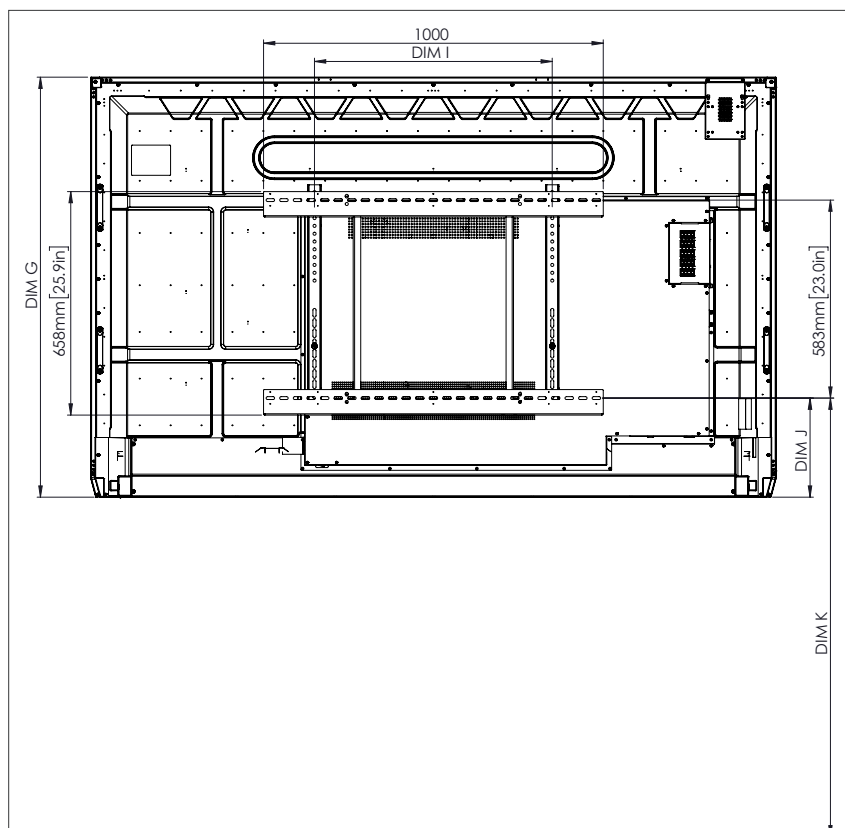

DIM	DIMENSION (MM)	DIMENSION (IN)
A	2177	85.7
B	1897	74.7
C	1067	42.0
D	1107	43.6
E	155	6.1
F	78	3.1
G	1236	48.7
H	2018	79.4
I	700	27.6
J Min	292	11.5
J Max	430	16.9
K Min	1292	50.9
K Max	1430	56.3
L	113	4.4

Back