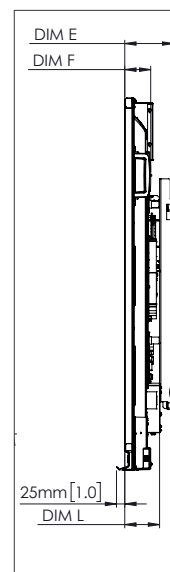

PHYSICAL SPECIFICATIONS

Panel Dimensions	65" 4K: 1536 x 960 x 90 mm (60.5 x 37.8 x 3.5 in)
	75" 4K: 1767 x 1093 x 106 mm (69.6 x 43.0 x 4.2 in)
	86" 4K: 2018 x 1236 x 113 mm (79.4 x 48.7 x 4.4 in)
Packed Dimensions	65" 4K: 1660 x 1045 x 245 mm (65.4 x 41.1 x 9.6 in)
	75" 4K: 1880 x 1160 x 280 mm (74.0 x 45.7 x 11.0 in)
	86" 4K: 2140 x 1340 x 280 mm (84.3 x 52.8 x 11.0 in)
Net Weight	65" 4K: 46 kg (101 lbs)
	75" 4K: 64 kg (141 lbs)
	86" 4K: 84 kg (185 lbs)
Packed Weight	65" 4K: 57 kg (125 lbs)
	75" 4K: 81 kg (179 lbs)
	86" 4K: 102 kg (225 lbs)
Wall Mount Dimensions	1010 x 720 x 52 mm (39.8 x 28.3 x 2.0 in)
Wall Mount Packed Weight	5 kg (11lbs)
VESA Mount Point	65" 4K: 600 x 400 mm (23.6 x 15.7 in)
	75" 4K: 600 x 400 mm (23.6 x 15.7 in)
	86" 4K: 700 x 400 mm (27.6 x 15.7 in)

TECHNICAL DRAWINGS

65" 4K

Front

DIM	DIMENSION (MM)	DIMENSION (IN)
A	1641	64.6
B	1430	56.3
C	805	31.7
D	1101	43.3
E	133	5.2
F	83	3.3
G	960	37.8
H	1536	60.5
I	600	23.6
J Min	151	5.9
J Max	289	11.4
K Min	1151	45.3
K Max	1289	50.7
L	90	3.5

Back

Side

TECHNICAL DRAWINGS

75"

Front

DIM	DIMENSION (MM)	DIMENSION (IN)
A	1895	74.6
B	1652	65.0
C	929	36.6
D	1105	43.5
E	144	5.7
F	76	3.0
G	1093	43.0
H	1767	69.6
I	600	23.6
J Min	228	9.0
J Max	365	14.4
K Min	1228	48.3
K Max	1365	53.7
L	106	4.2

Back

Side

ActivPanel 2019 Nickel SS 04/19 v1.8 EN

Page 4

TECHNICAL DRAWINGS

86"

Front

DIM	DIMENSION (MM)	DIMENSION (IN)
A	2177	85.7
B	1897	74.7
C	1067	42.0
D	1107	43.6
E	155	6.1
F	78	3.1
G	1236	48.7
H	2018	79.4
I	700	27.6
J Min	292	11.5
J Max	430	16.9
K Min	1292	50.9
K Max	1430	56.3
L	113	4.4