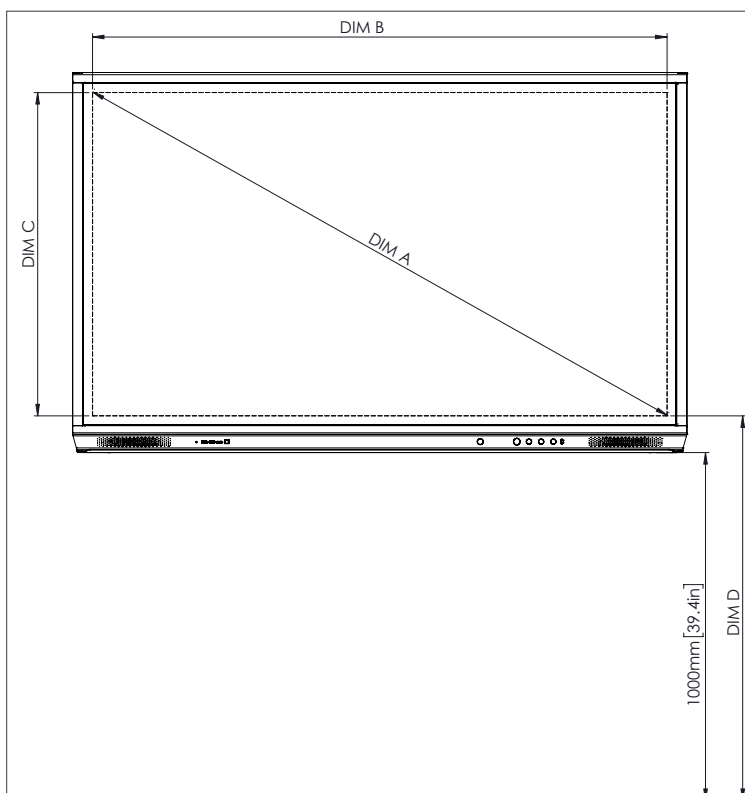

PHYSICAL SPECIFICATIONS

Panel Dimensions	65" 4K: 1536 x 960 x 90 mm (60.5 x 37.8 x 3.5 in)
	75" 4K: 1767 x 1093 x 106 mm (69.6 x 43.0 x 4.2 in)
	86" 4K: 2018 x 1236 x 113 mm (79.4 x 48.7 x 4.4 in)
Packed Dimensions	65" 4K: 1660 x 1045 x 245 mm (65.4 x 41.1 x 9.6 in)
	75" 4K: 1880 x 1160 x 280 mm (74.0 x 45.7 x 11.0 in)
	86" 4K: 2140 x 1340 x 280 mm (84.3 x 52.8 x 11.0 in)
Net Weight	65" 4K: 46 kg (101 lbs)
	75" 4K: 64 kg (141 lbs)
	86" 4K: 84 kg (185 lbs)
Packed Weight	65" 4K: 57 kg (125 lbs)
	75" 4K: 81 kg (179 lbs)
	86" 4K: 102 kg (225 lbs)
Wall Mount Dimensions	1010 x 720 x 52 mm (39.8 x 28.3 x 2.0 in)
Wall Mount Packed Weight	5 kg (11lbs)
VESA Mount Point	65" 4K: 600 x 400 mm (23.6 x 15.7 in)
	75" 4K: 600 x 400 mm (23.6 x 15.7 in)
	86" 4K: 700 x 400 mm (27.6 x 15.7 in)

TECHNICAL DRAWINGS

65" 4K

Front

DIM	DIMENSION (MM)	DIMENSION (IN)
A	1641	64.6
B	1430	56.3
C	805	31.7
D	1101	43.3
E	133	5.2
F	83	3.3
G	960	37.8
H	1536	60.5
I	600	23.6
J Min	151	5.9
J Max	289	11.4
K Min	1151	45.3
K Max	1289	50.7
L	90	3.5

Back

Side

TECHNICAL DRAWINGS

75"

Front

DIM	DIMENSION (MM)	DIMENSION (IN)
A	1895	74.6
B	1652	65.0
C	929	36.6
D	1105	43.5
E	144	5.7
F	76	3.0
G	1093	43.0
H	1767	69.6
I	600	23.6
J Min	228	9.0
J Max	365	14.4
K Min	1228	48.3
K Max	1365	53.7
L	106	4.2

Back

Side

ActivPanel 2019 Nickel SS 04/19 v1.8 EN

Page 4

TECHNICAL DRAWINGS

86"

Front

DIM	DIMENSION (MM)	DIMENSION (IN)
A	2177	85.7
B	1897	74.7
C	1067	42.0
D	1107	43.6
E	155	6.1
F	78	3.1
G	1236	48.7
H	2018	79.4
I	700	27.6
J Min	292	11.5
J Max	430	16.9
K Min	1292	50.9
K Max	1430	56.3
L	113	4.4