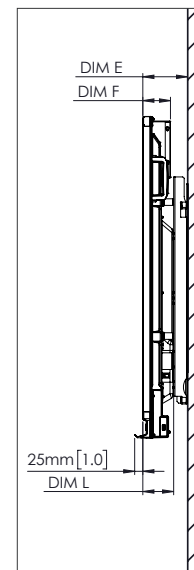

PHYSICAL SPECIFICATIONS

Panel Dimensions	65" 4K: 1536 x 960 x 90 mm (60.5 x 37.8 x 3.5 in)
	75" 4K: 1767 x 1093 x 106 mm (69.6 x 43.0 x 4.2 in)
	86" 4K: 2018 x 1236 x 113 mm (79.4 x 48.7 x 4.4 in)
Packed Dimensions	65" 4K: 1660 x 1045 x 245 mm (65.4 x 41.1 x 9.6 in)
	75" 4K: 1880 x 1160 x 280 mm (74.0 x 45.7 x 11.0 in)
	86" 4K: 2140 x 1340 x 280 mm (84.3 x 52.8 x 11.0 in)
Net Weight	65" 4K: 46 kg (101 lbs)
	75" 4K: 64 kg (141 lbs)
	86" 4K: 84 kg (185 lbs)
Packed Weight	65" 4K: 57 kg (125 lbs)
	75" 4K: 81 kg (179 lbs)
	86" 4K: 102 kg (225 lbs)
Wall Mount Dimensions	1010 x 720 x 52 mm (39.8 x 28.3 x 2.0 in)
Wall Mount Packed Weight	5 kg (11lbs)
VESA Mount Point	65" 4K: 600 x 400 mm (23.6 x 15.7 in)
	75" 4K: 600 x 400 mm (23.6 x 15.7 in)
	86" 4K: 700 x 400 mm (27.6 x 15.7 in)

TECHNICAL DRAWINGS

65" 4K

Front

DIM	DIMENSION (MM)	DIMENSION (IN)
A	1641	64.6
B	1430	56.3
C	805	31.7
D	1101	43.3
E	133	5.2
F	83	3.3
G	960	37.8
H	1536	60.5
I	600	23.6
J Min	151	5.9
J Max	289	11.4
K Min	1151	45.3
K Max	1289	50.7
L	90	3.5

Back

Side

TECHNICAL DRAWINGS

75"

Front

DIM	DIMENSION (MM)	DIMENSION (IN)
A	1895	74.6
B	1652	65.0
C	929	36.6
D	1105	43.5
E	144	5.7
F	76	3.0
G	1093	43.0
H	1767	69.6
I	600	23.6
J Min	228	9.0
J Max	365	14.4
K Min	1228	48.3
K Max	1365	53.7
L	106	4.2

Back

Side

ActivPanel 2019 Nickel SS 04/19 v1.8 EN

Page 4

TECHNICAL DRAWINGS

86"

Front

DIM	DIMENSION (MM)	DIMENSION (IN)
A	2177	85.7
B	1897	74.7
C	1067	42.0
D	1107	43.6
E	155	6.1
F	78	3.1
G	1236	48.7
H	2018	79.4
I	700	27.6
J Min	292	11.5
J Max	430	16.9
K Min	1292	50.9
K Max	1430	56.3
L	113	4.4