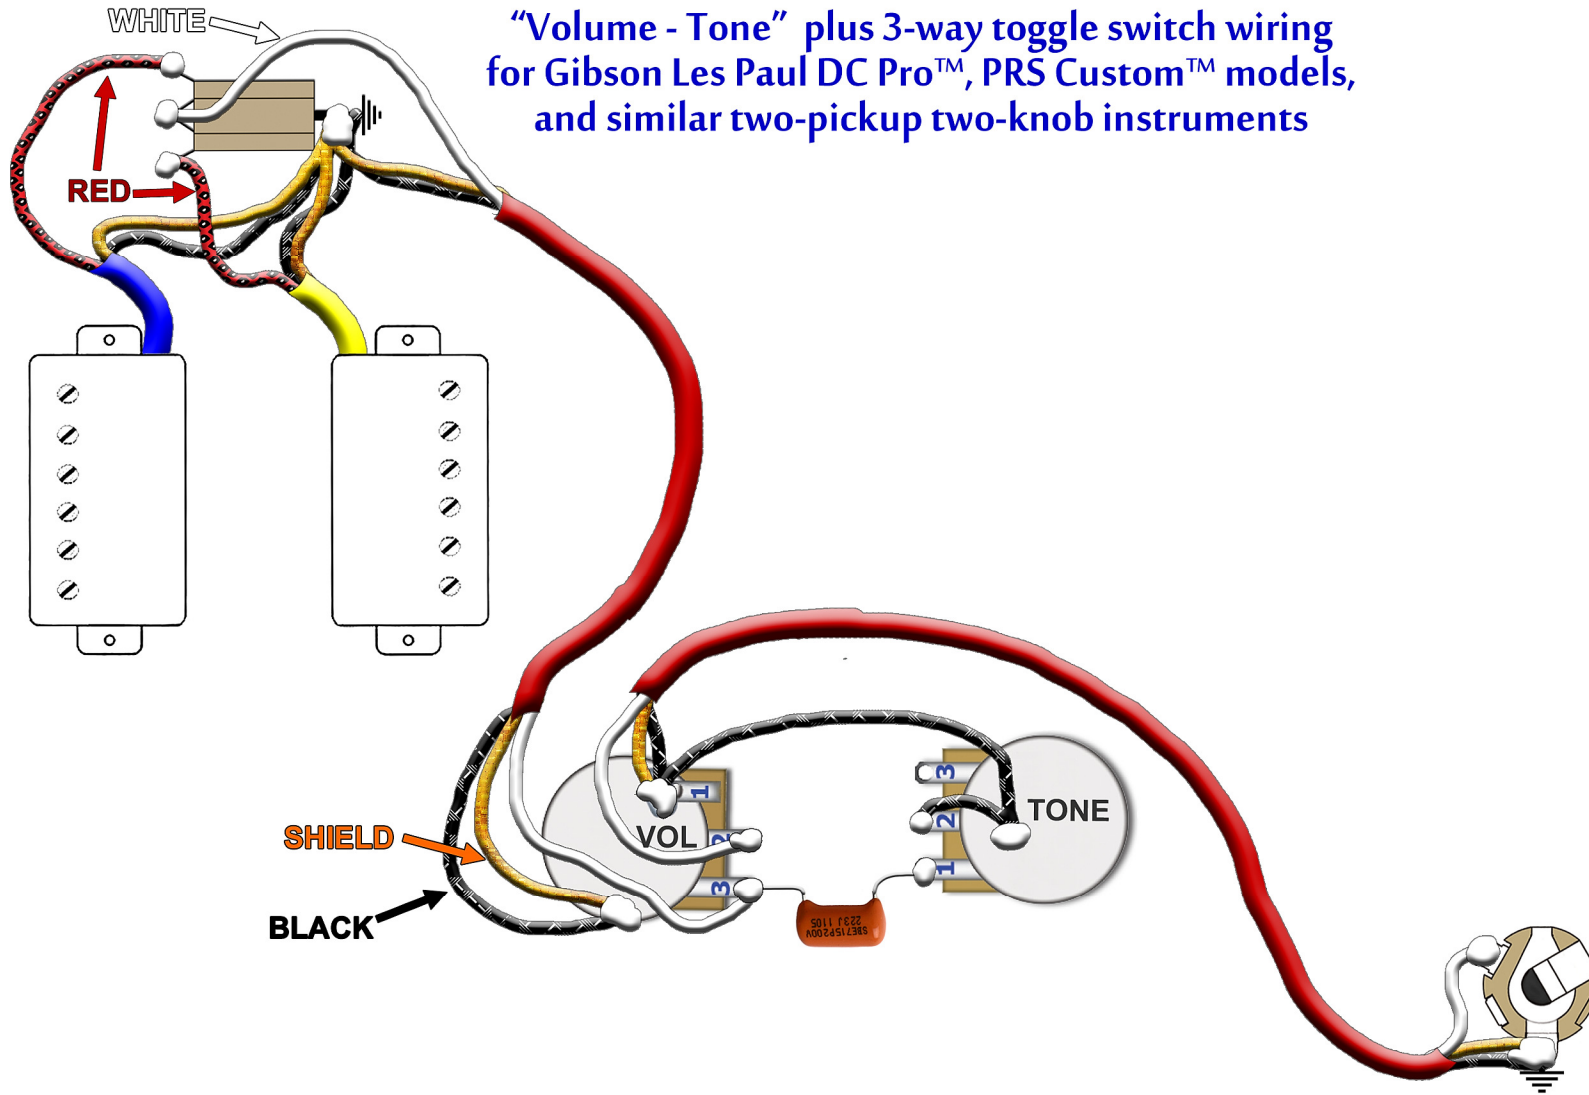

**“Volume - Tone” plus 3-way toggle switch wiring  
for Gibson Les Paul DC Pro™, PRS Custom™ models,  
and similar two-pickup two-knob instruments**

**“Volume - Tone” plus 3-way toggle switch wiring  
for Gibson Les Paul DC Pro™, PRS Custom™ models,  
and similar two-pickup two-knob instruments**