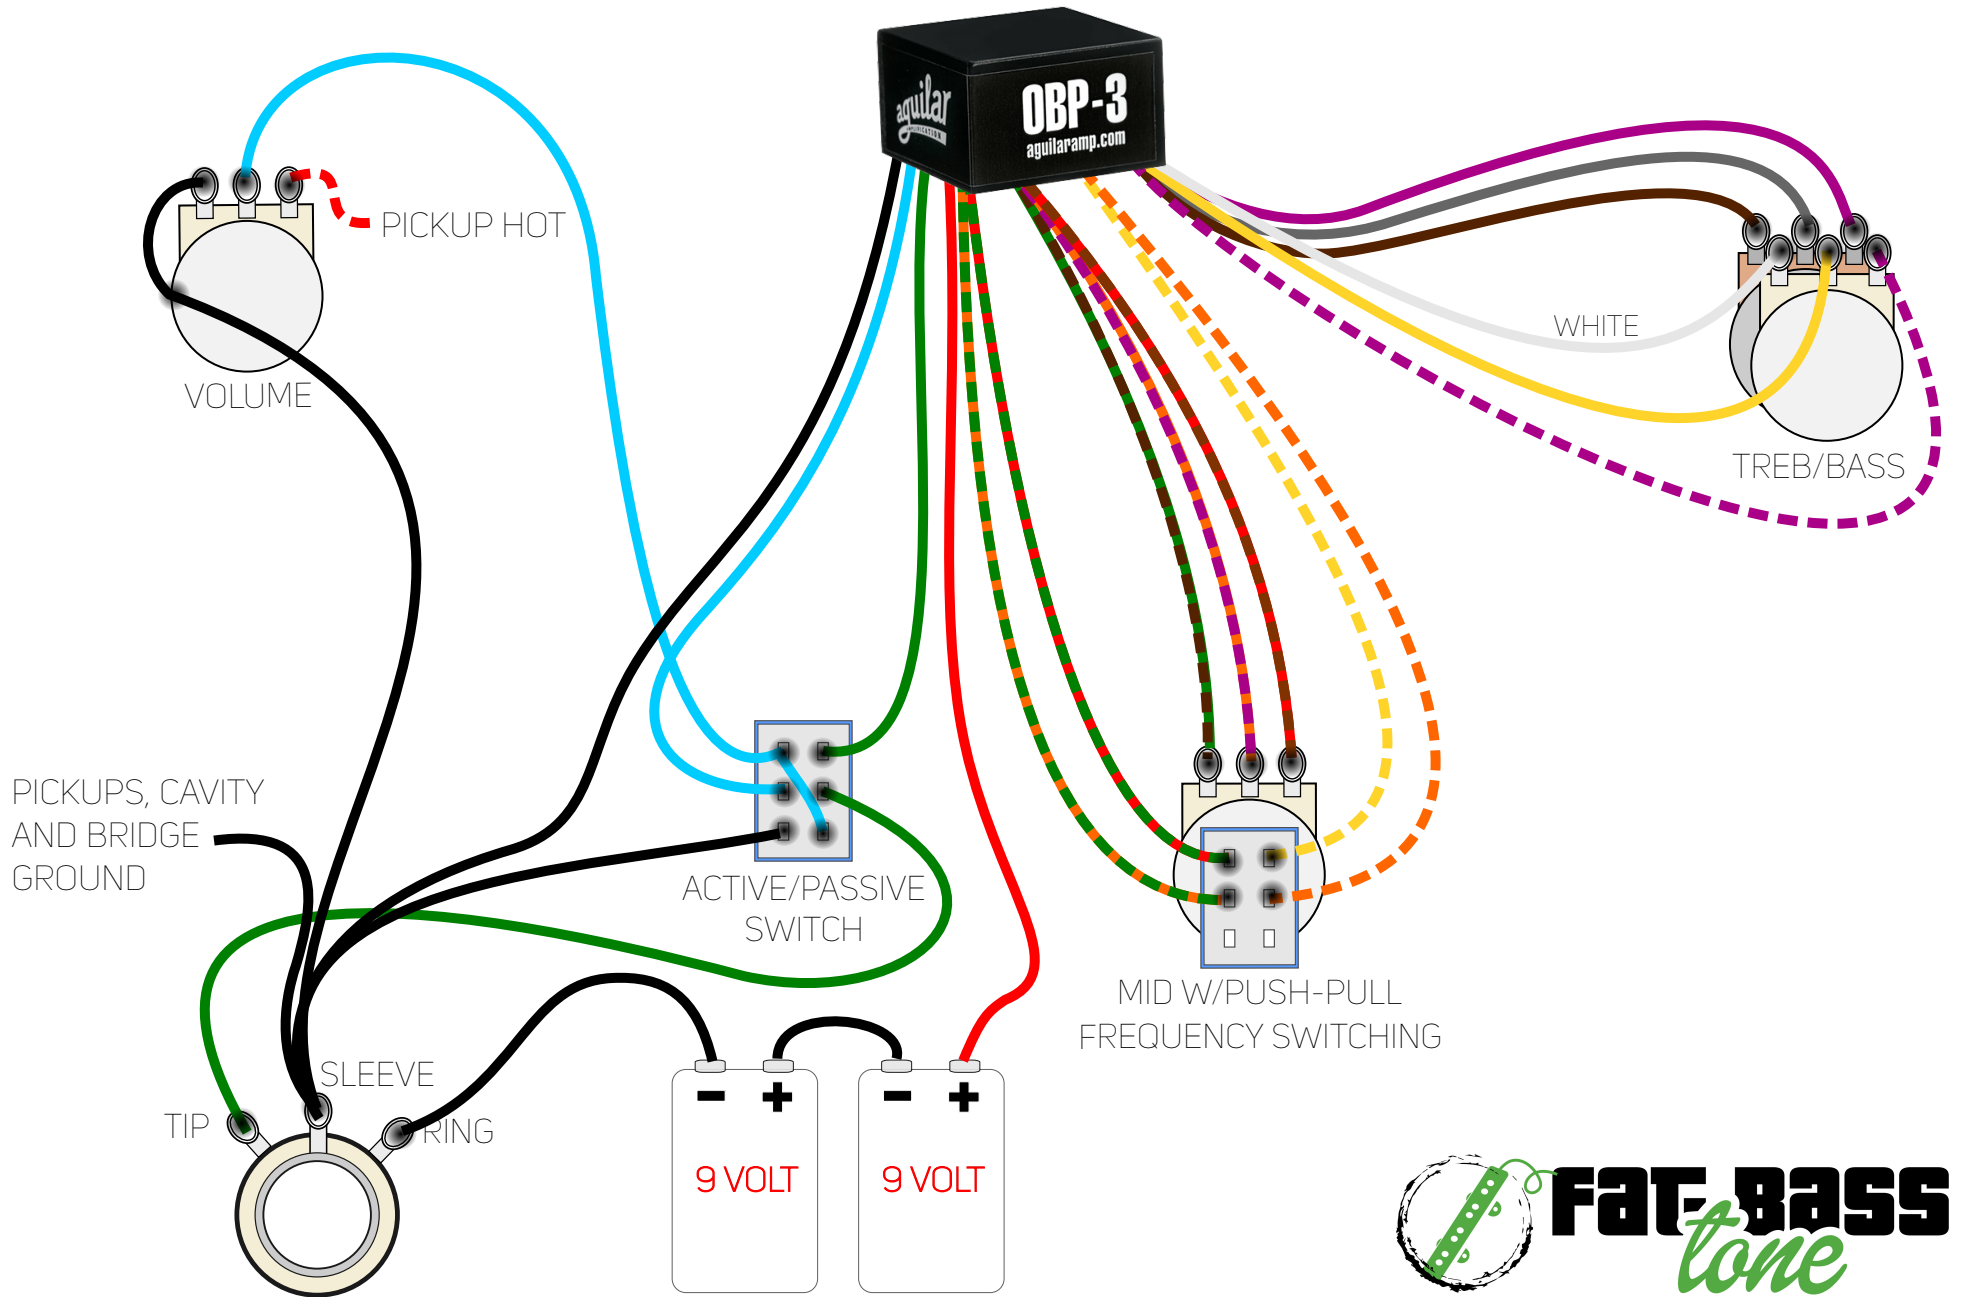

OBP3-VOL-TREB/BASS STK-MIDPP-APSW

- POTENTIOMETERS AND SWITCHES SHOWN W/SHAFTS POINTING AWAY FROM VIEW

AGUILAR'S OBP2 & OBP3 PREAMPS WORK WELL WITH BOTH 9V OR 18V INSTALLATIONS