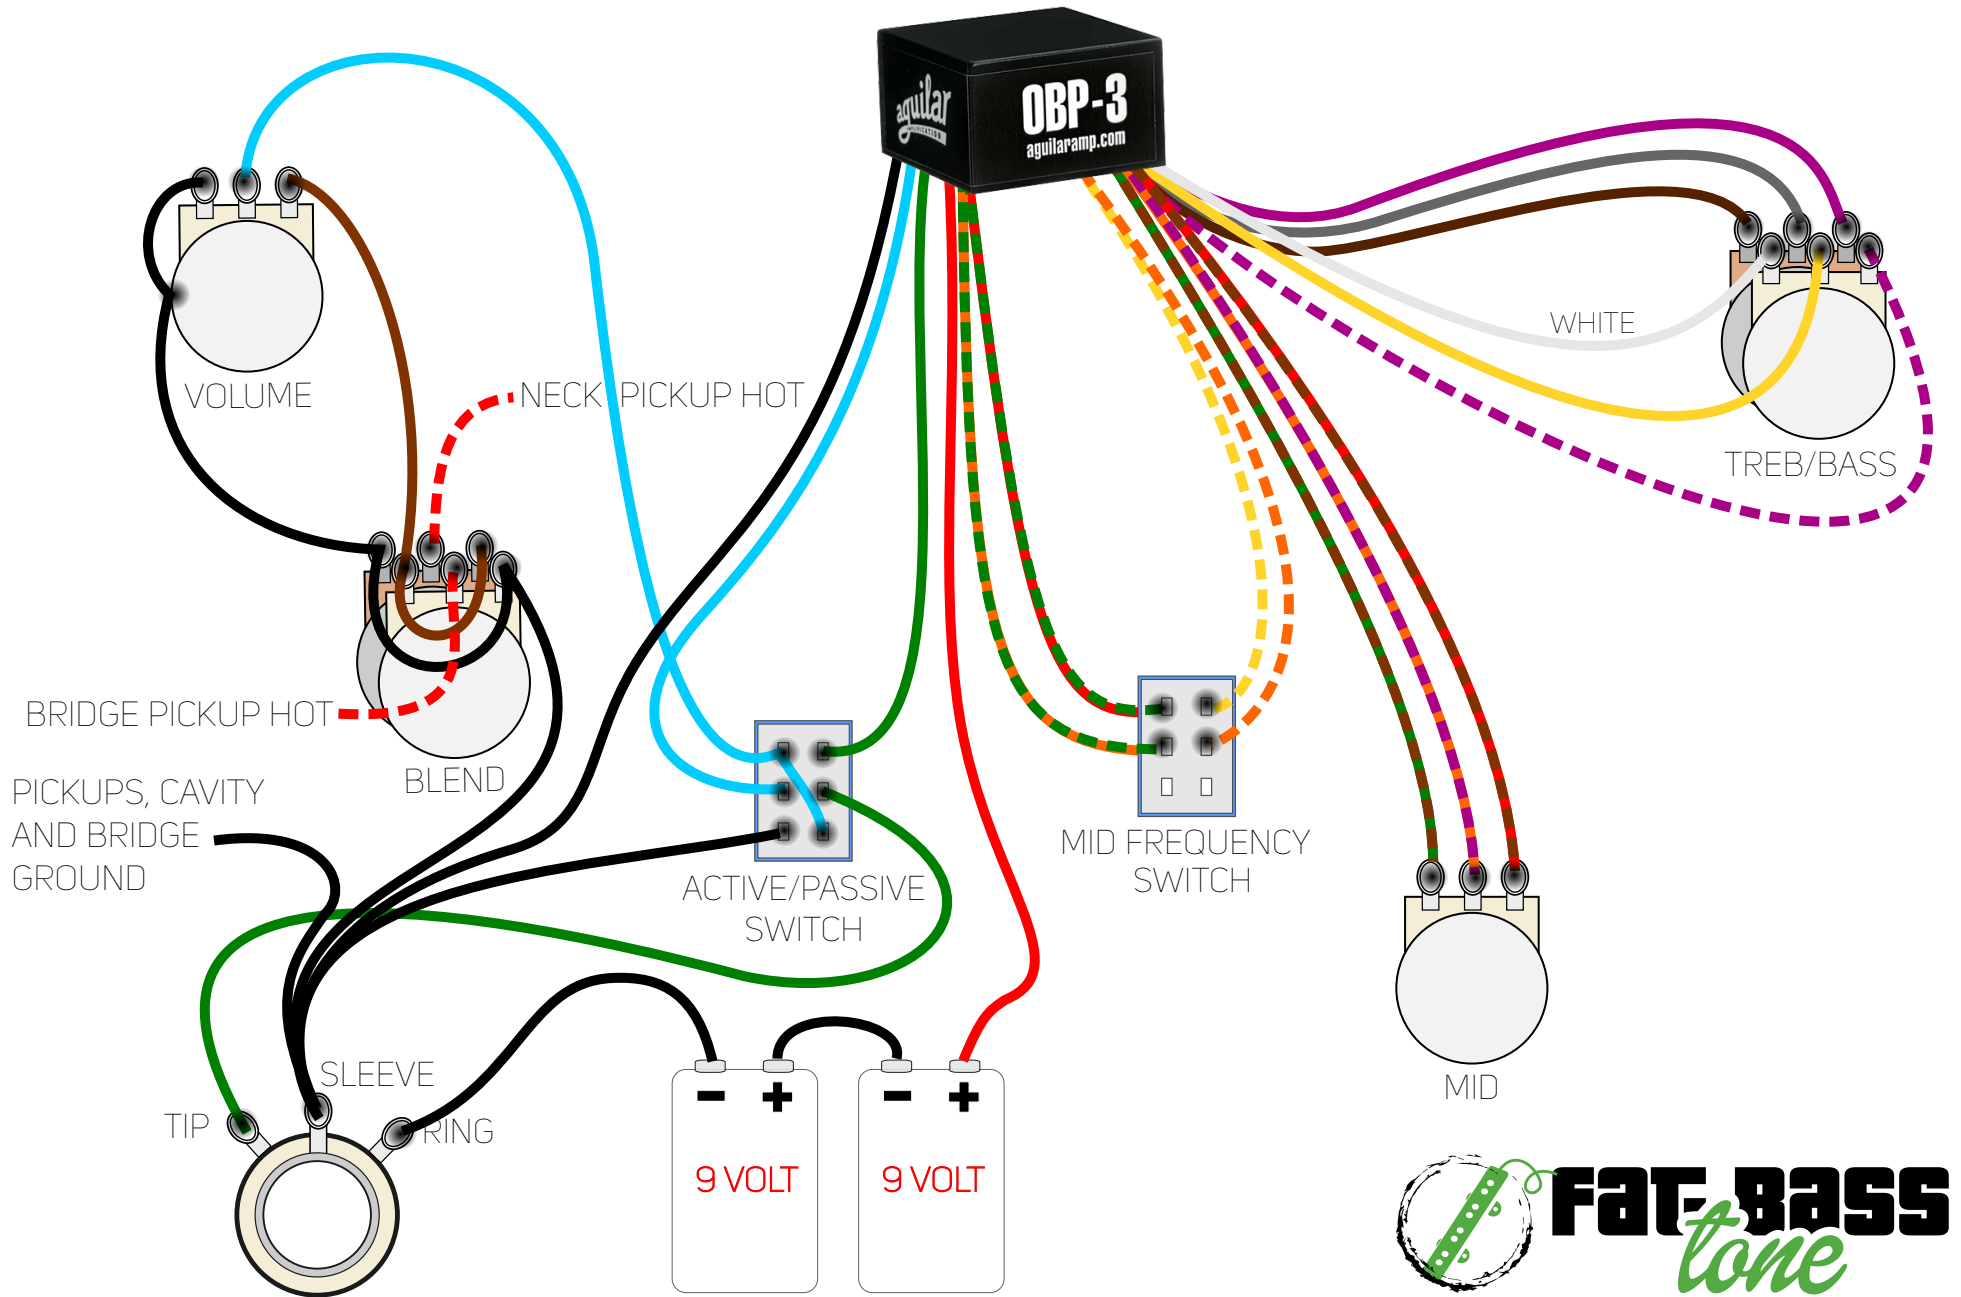

OBP3-VOL-BLEND-TREBBASSSTK-MID-MIDSW-APSW

- POTENTIOMETERS AND SWITCHES SHOWN W/SHAFTS POINTING AWAY FROM VIEW

AGUILAR'S OBP2 & OBP3 PREAMPS WORK WELL WITH BOTH 9V OR 18V INSTALLATIONS