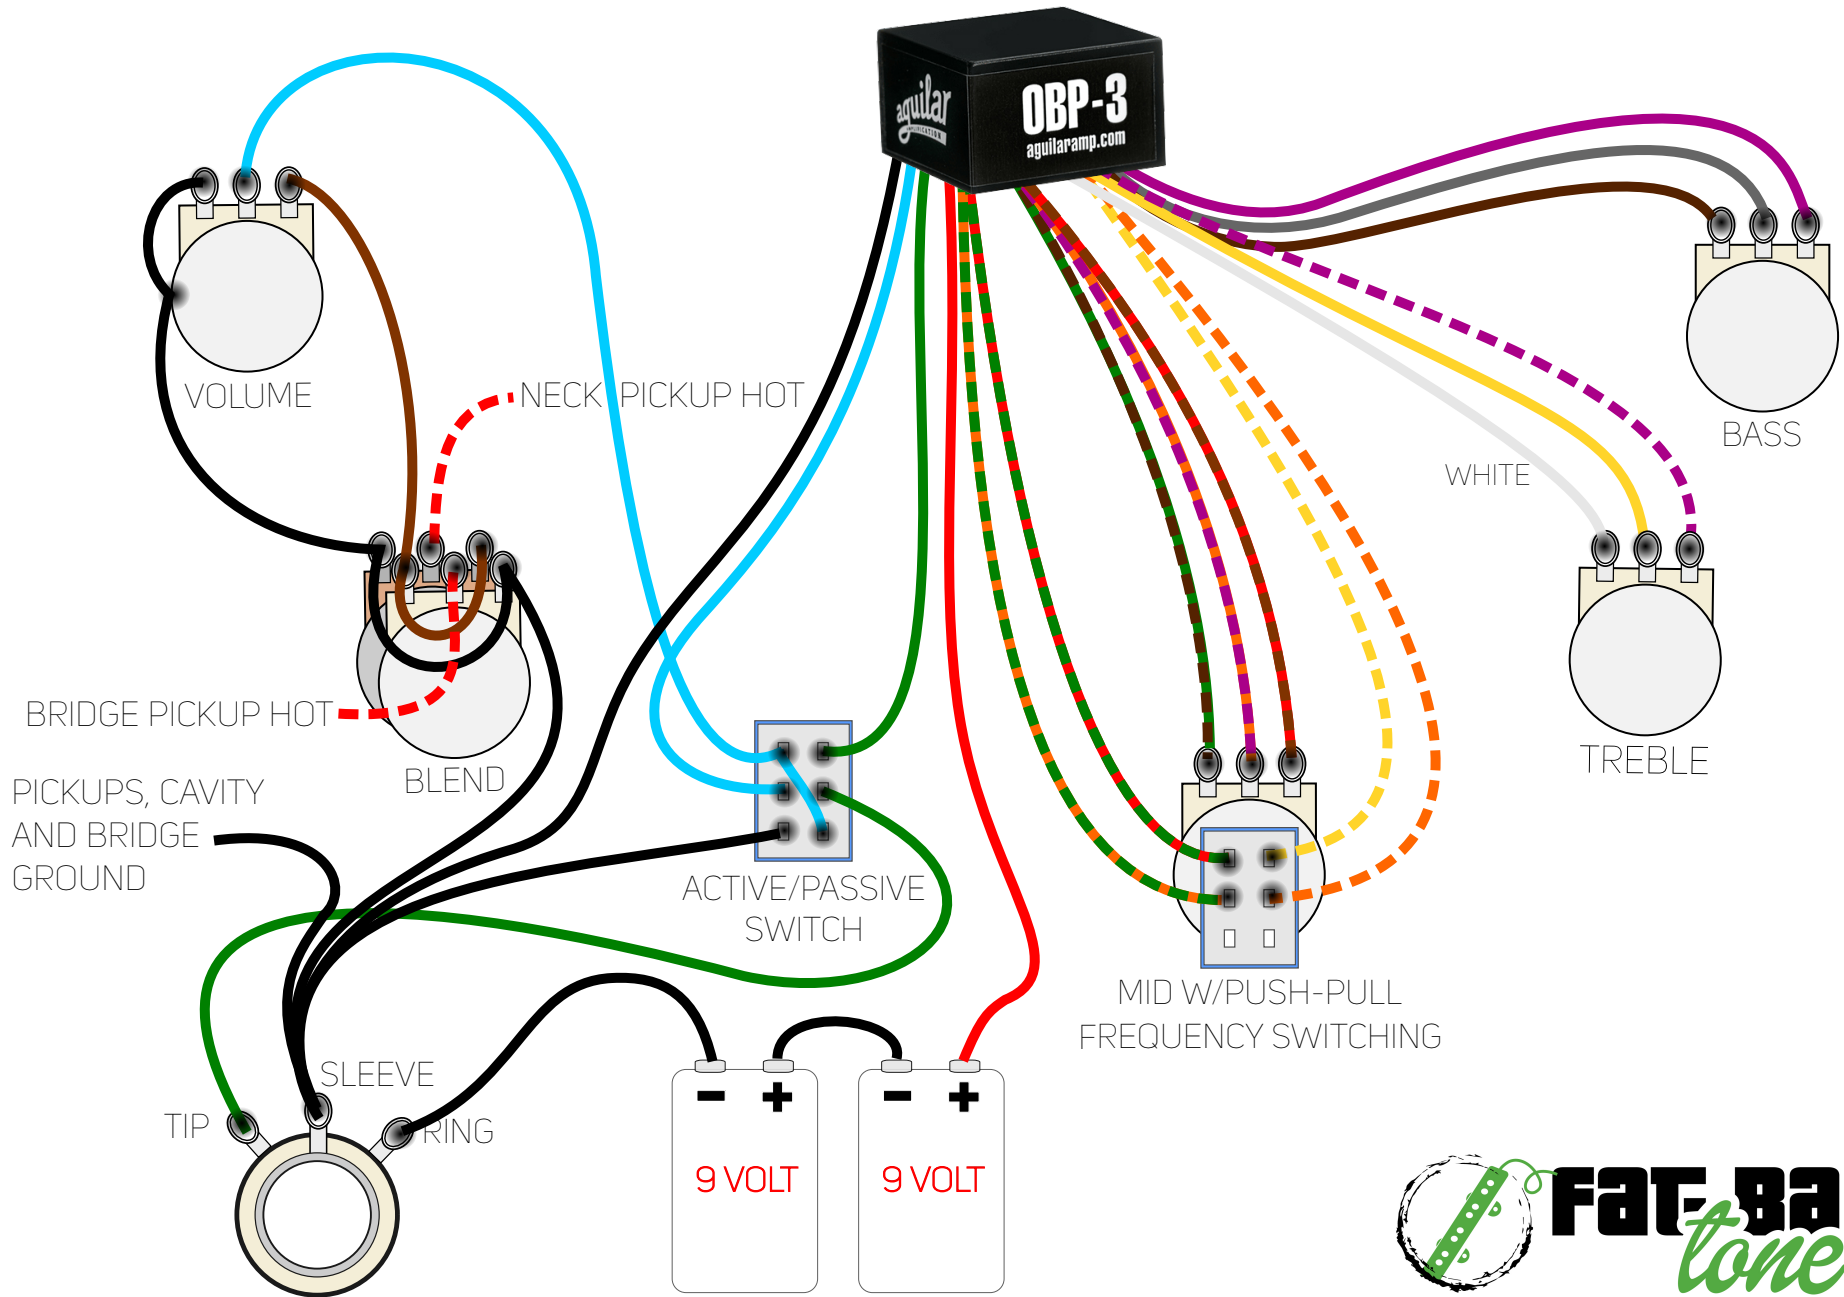

OBP3-VOL-BLEND-TREB-MIDPP-BASS-APSW

- POTENTIOMETERS AND SWITCHES SHOWN W/SHAFTS POINTING AWAY FROM VIEW

AGUILAR'S OBP2 & OBP3 PREAMPS WORK WELL WITH BOTH 9V OR 18V INSTALLATIONS