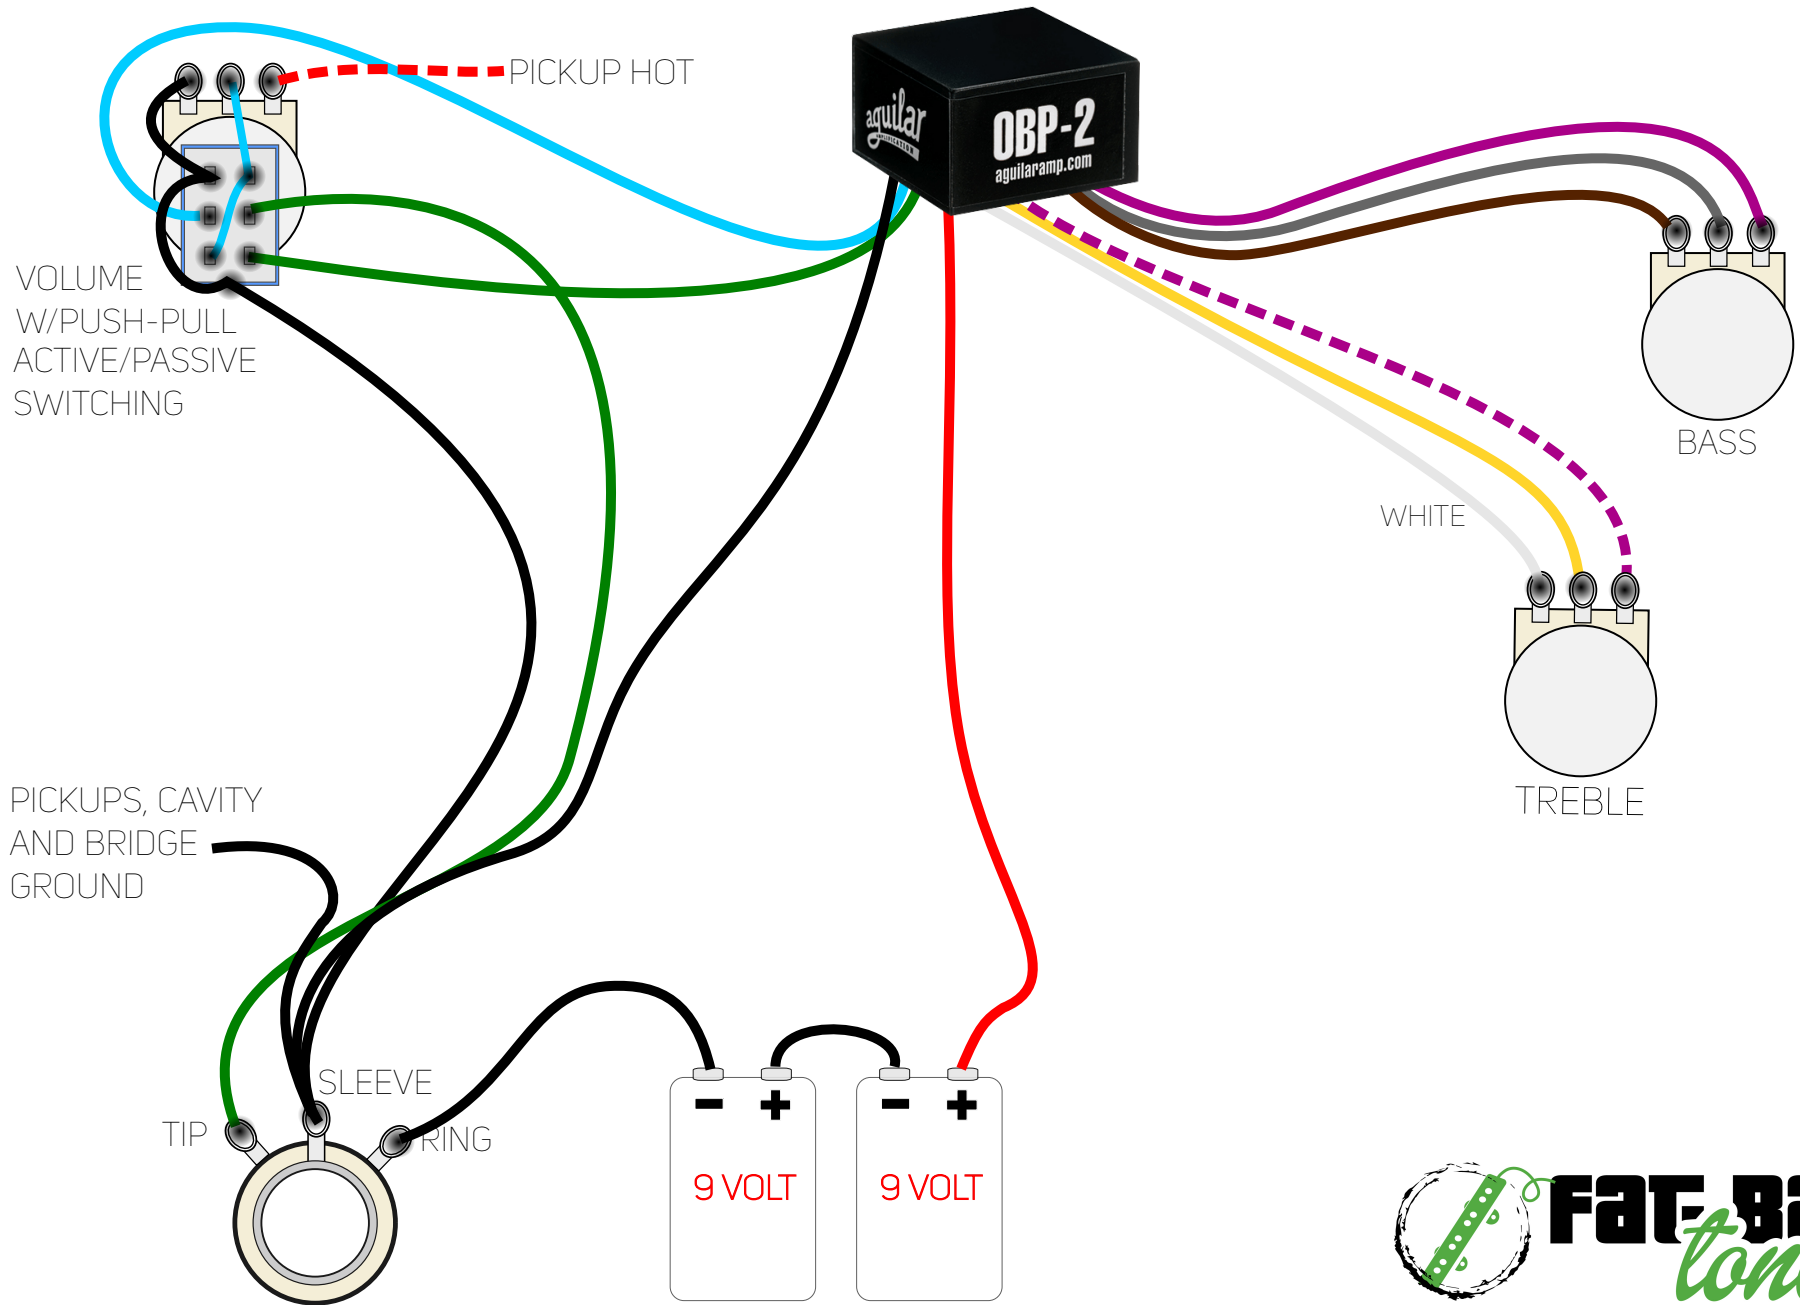

# OBP2-VOLPP-TREB-BASS

- POTENTIOMETERS AND SWITCHES SHOWN W/SHAFTS POINTING AWAY FROM VIEW

AGUILAR'S OBP2 & OBP3 PREAMPS WORK WELL WITH BOTH 9V OR 18V INSTALLATIONS