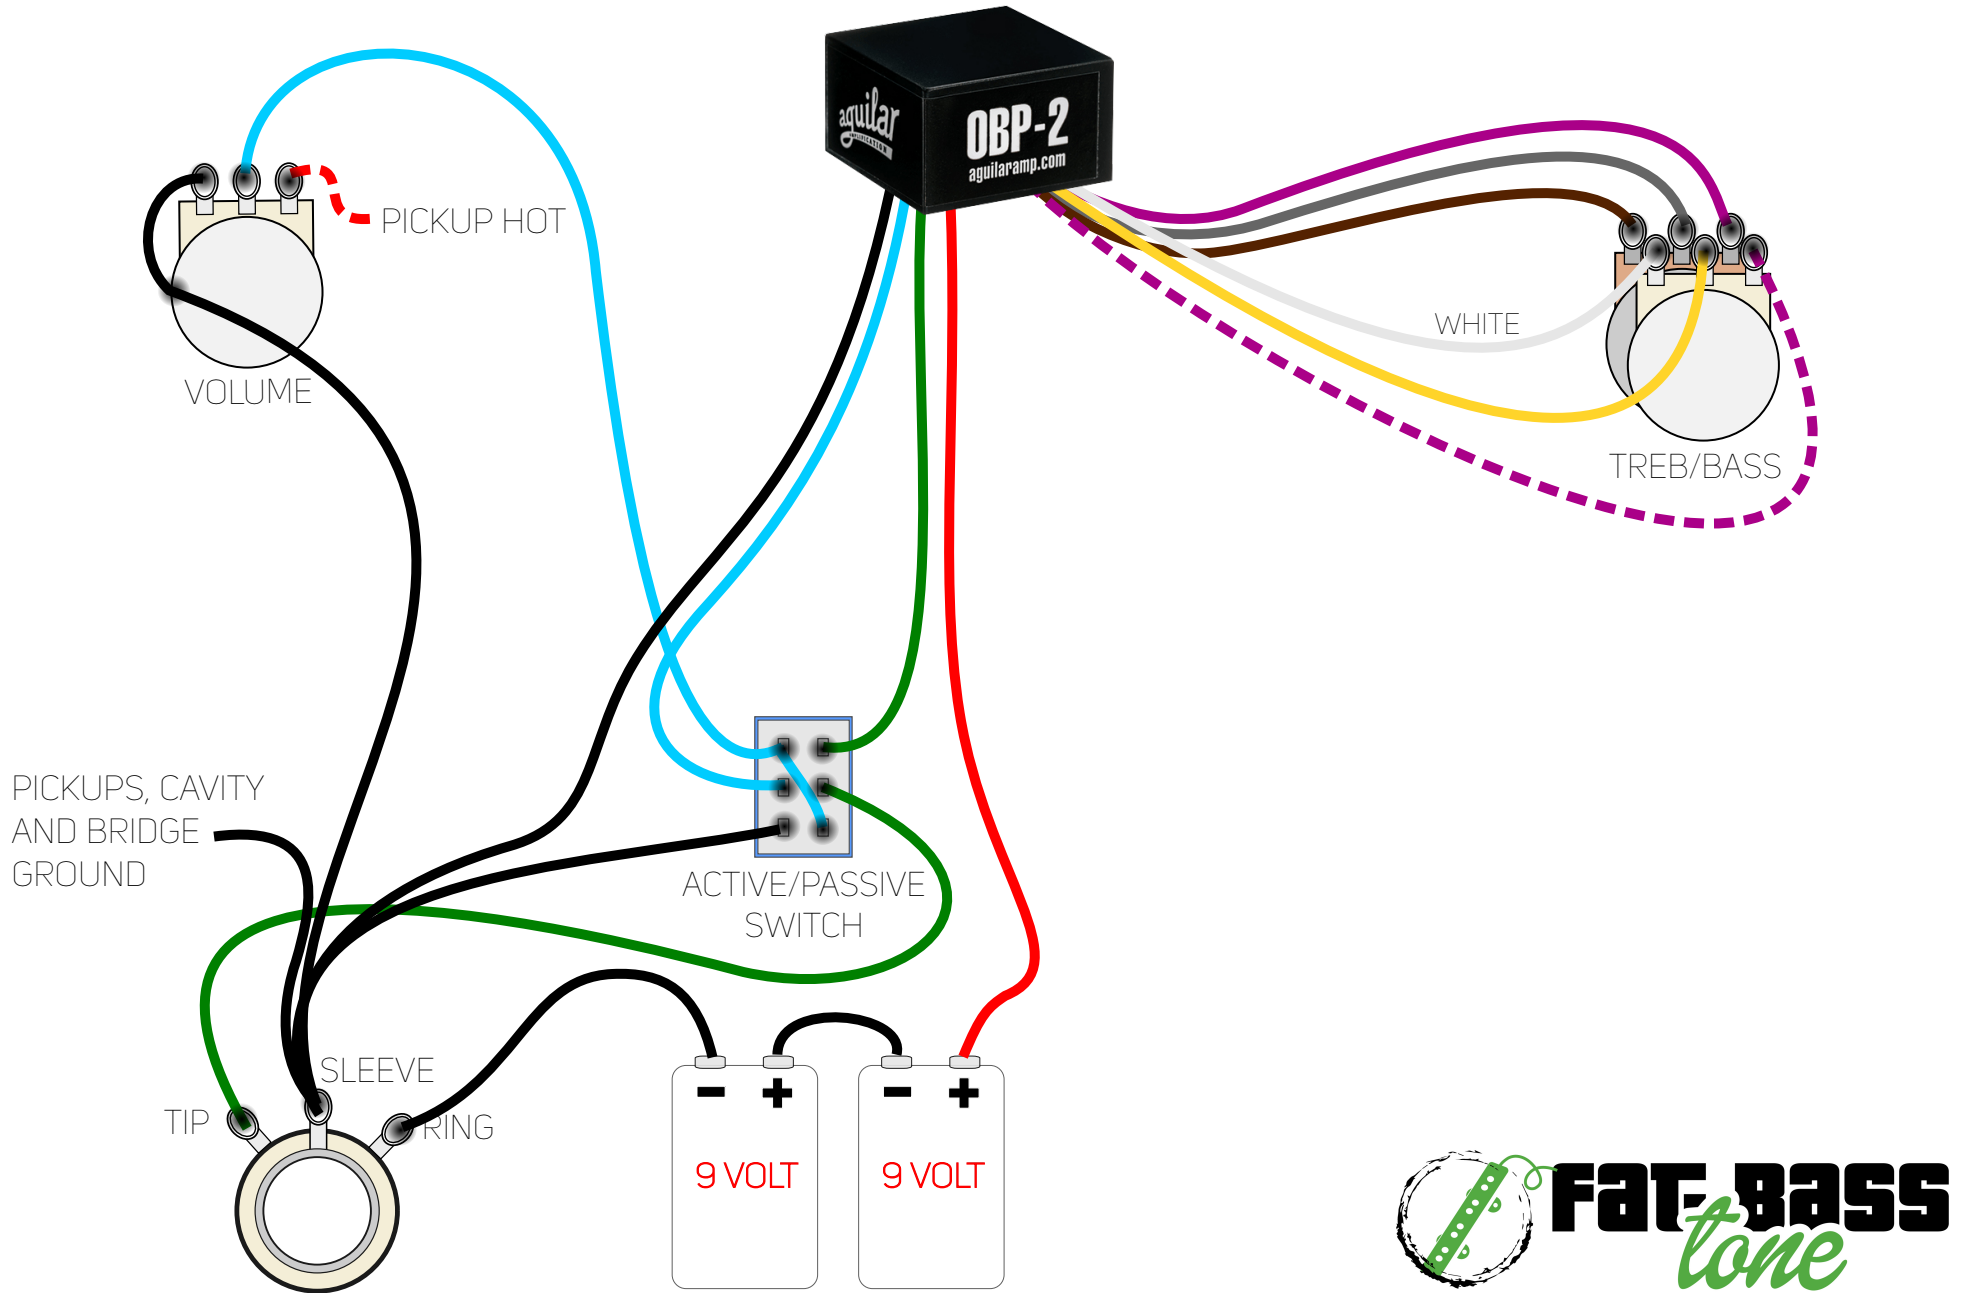

OBP2-VOL-TREBBASSSTK-APSW

- POTENTIOMETERS AND SWITCHES SHOWN W/SHAFTS POINTING AWAY FROM VIEW

AGUILAR'S OBP2 & OBP3 PREAMPS WORK WELL WITH BOTH 9V OR 18V INSTALLATIONS