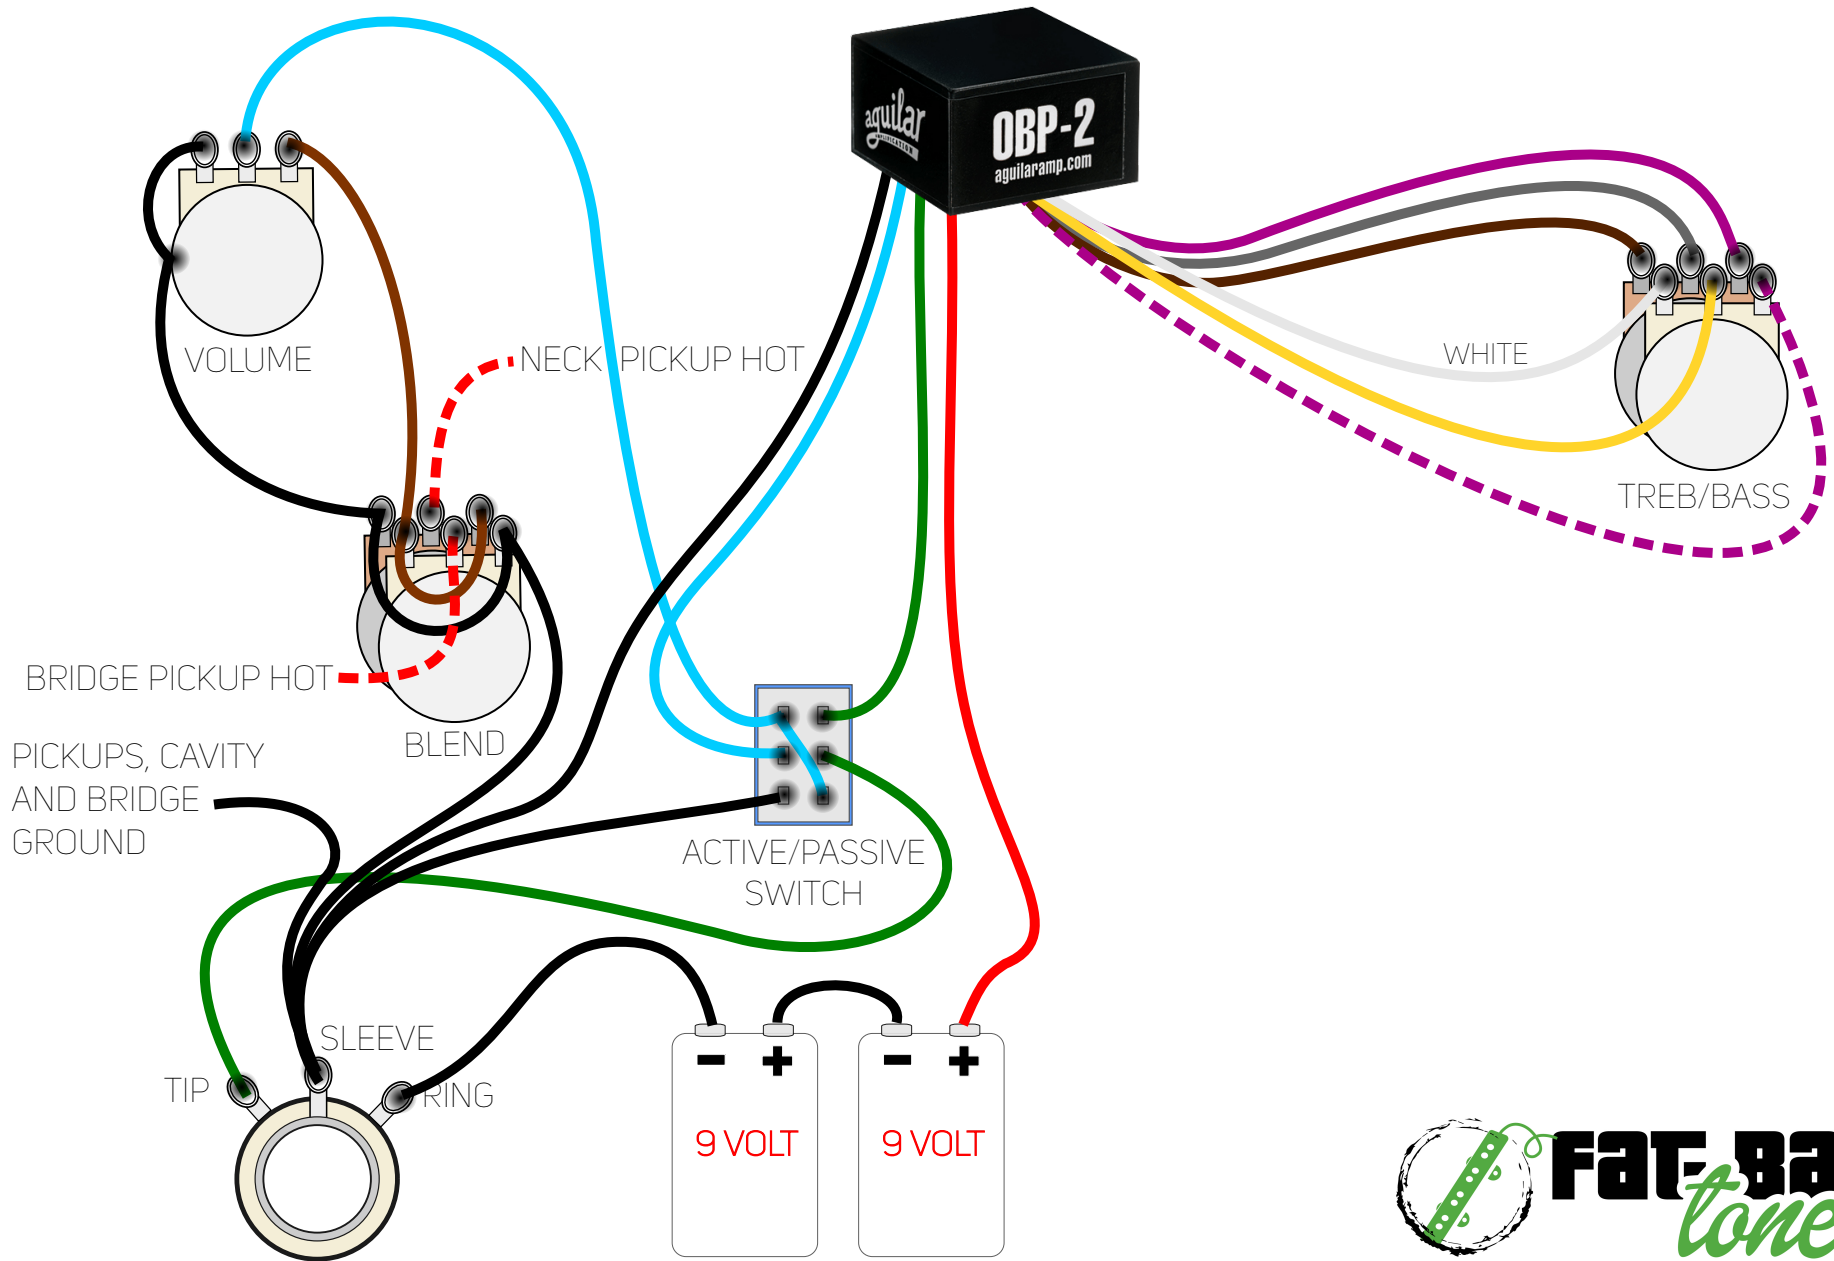

OBP2-VOL-BLEND-TREBBASSSTK-APSW

- POTENTIOMETERS AND SWITCHES SHOWN W/SHAFTS POINTING AWAY FROM VIEW

AGUILAR'S OBP2 & OBP3 PREAMPS WORK WELL WITH BOTH 9V OR 18V INSTALLATIONS