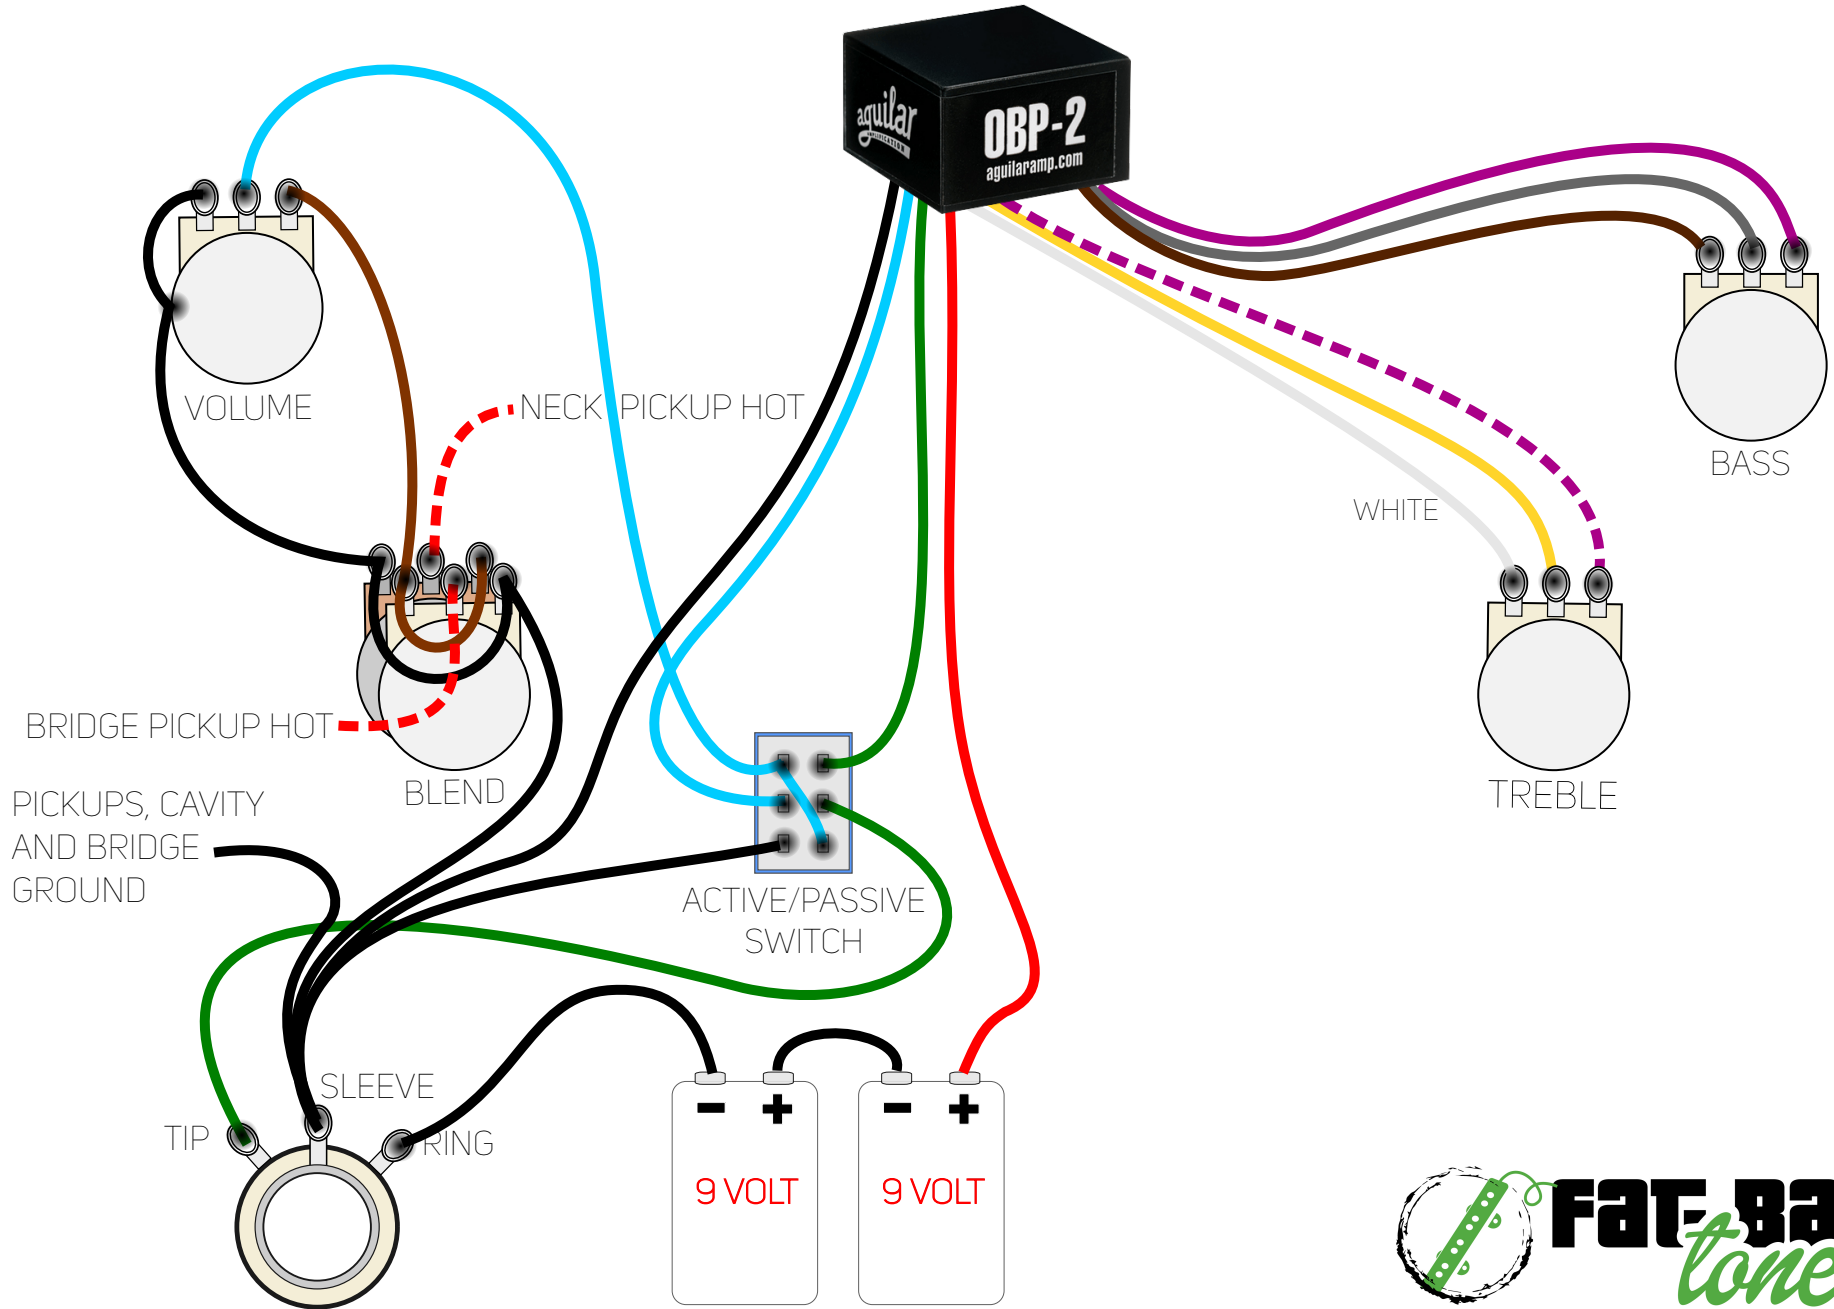

OBP2-VOL-BLEND-TREB-BASS-APSW

- POTENTIOMETERS AND SWITCHES SHOWN W/SHAFTS POINTING AWAY FROM VIEW

AGUILAR'S OBP2 & OBP3 PREAMPS WORK WELL WITH BOTH 9V OR 18V INSTALLATIONS