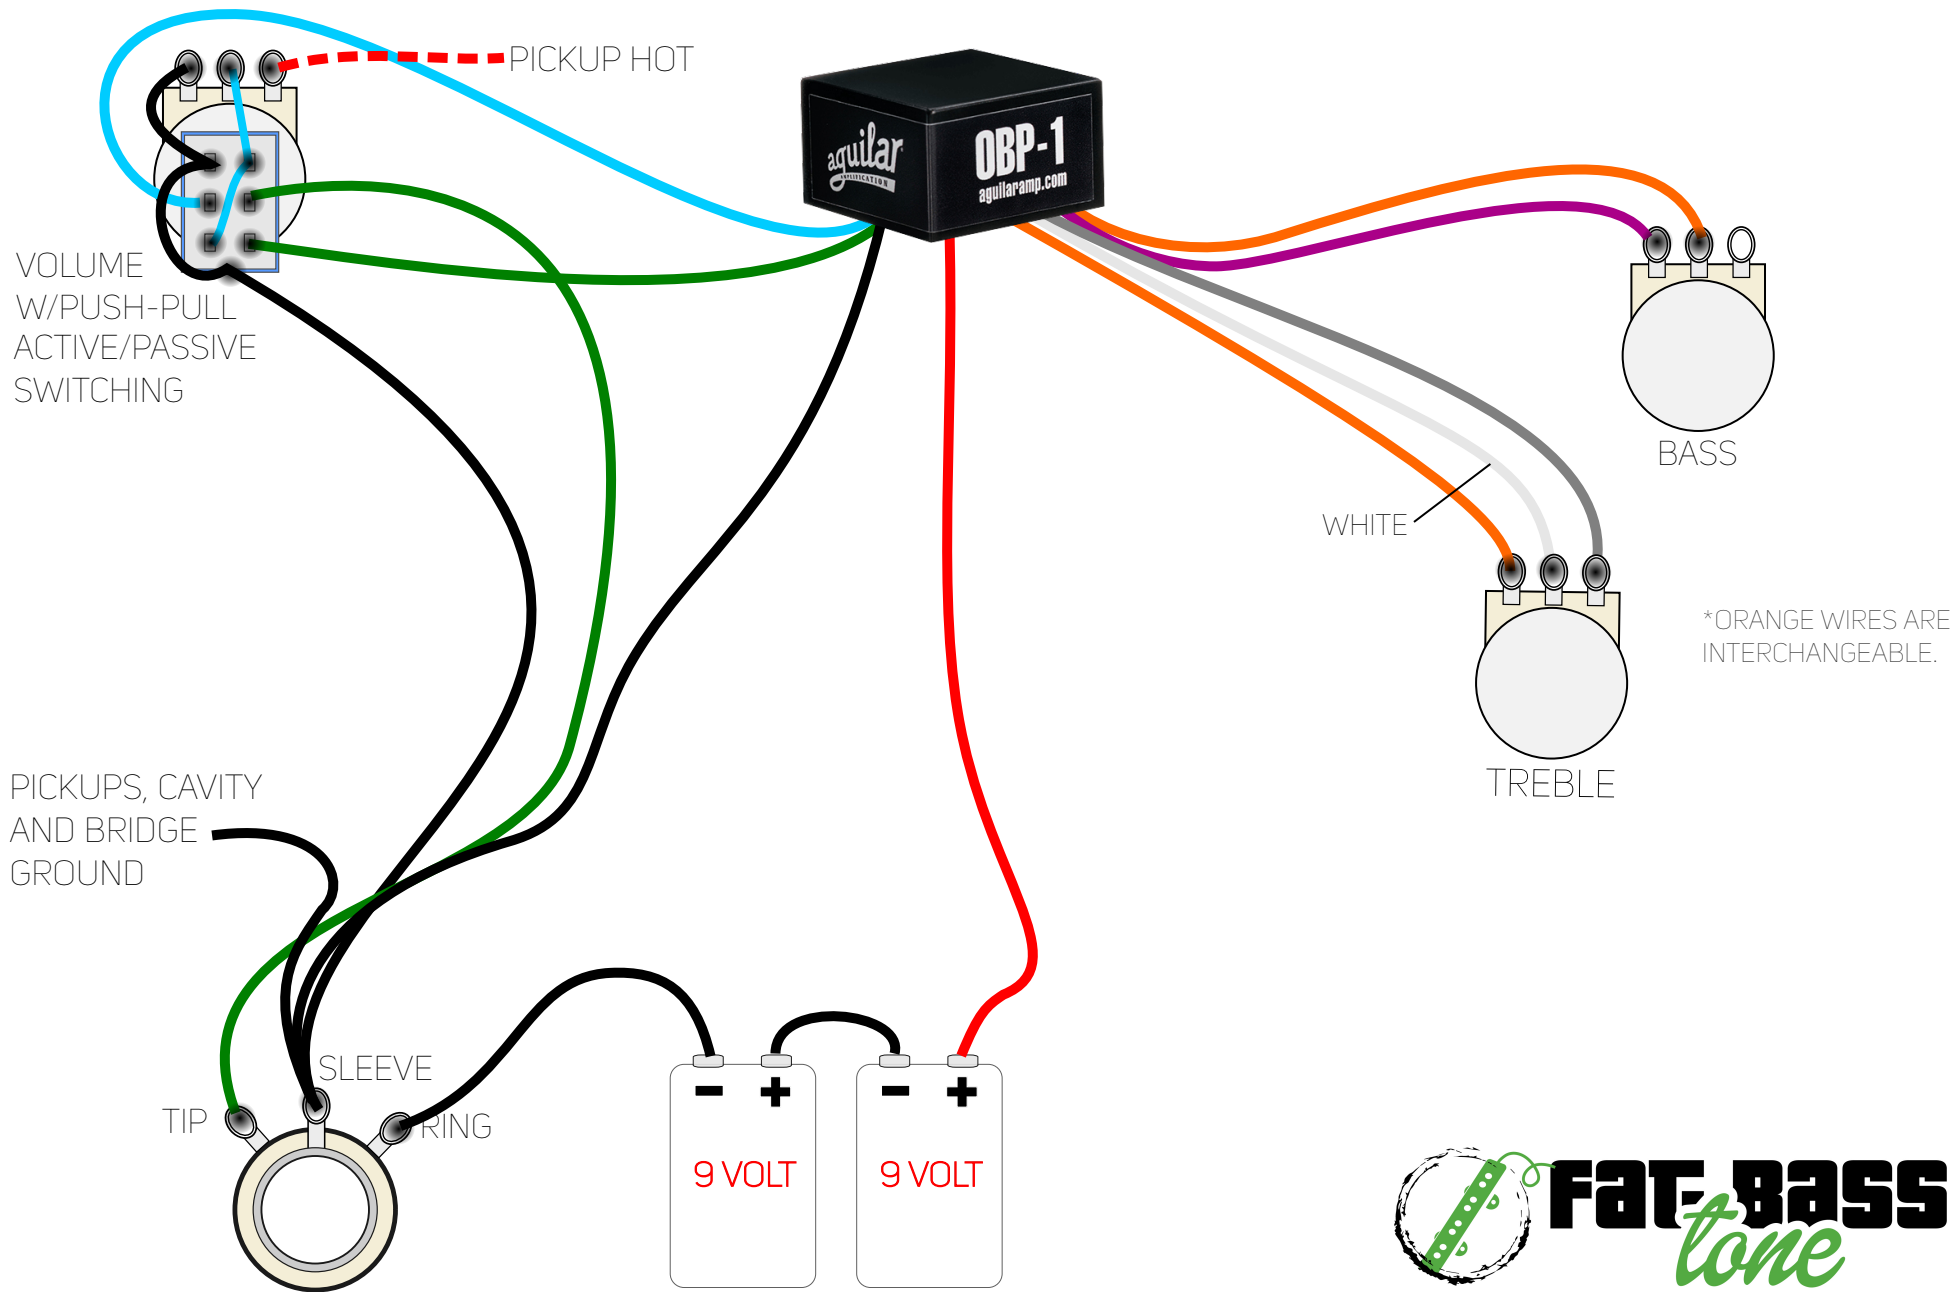

# OBP1-VOLPP-TREB-BASS

- POTENTIOMETERS AND SWITCHES SHOWN W/SHAFTS POINTING AWAY FROM VIEW

\*ORANGE WIRES ARE INTERCHANGEABLE.

AGUILAR'S OBP1 PREAMP IS INTENDED FOR 18V INSTALLATION