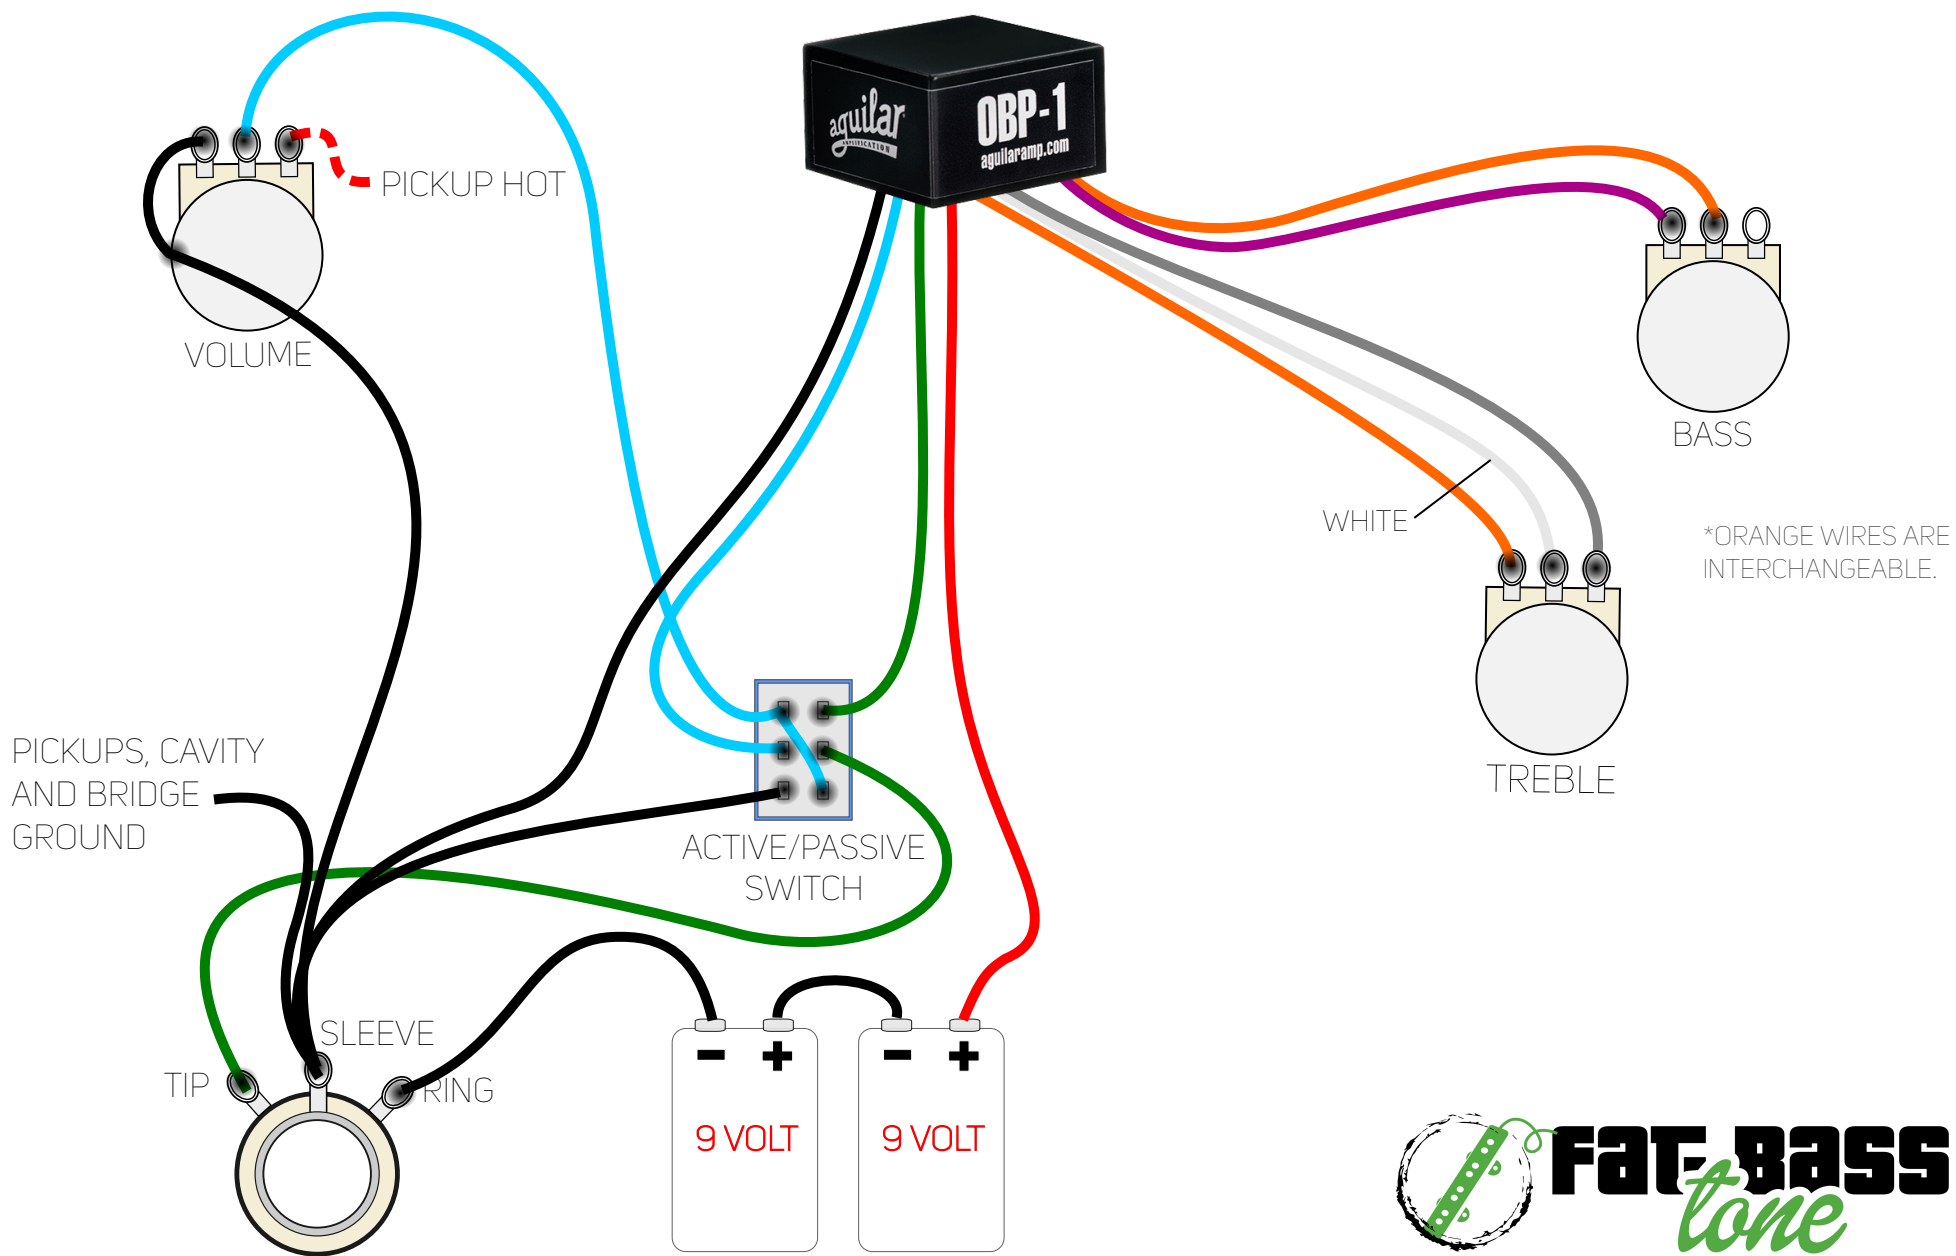

# OBP1-VOL-TREB-BASS-APSW

- POTENTIOMETERS AND SWITCHES SHOWN W/SHAFTS POINTING AWAY FROM VIEW

AGUILAR'S OBP1 PREAMP IS INTENDED FOR 18V INSTALLATION